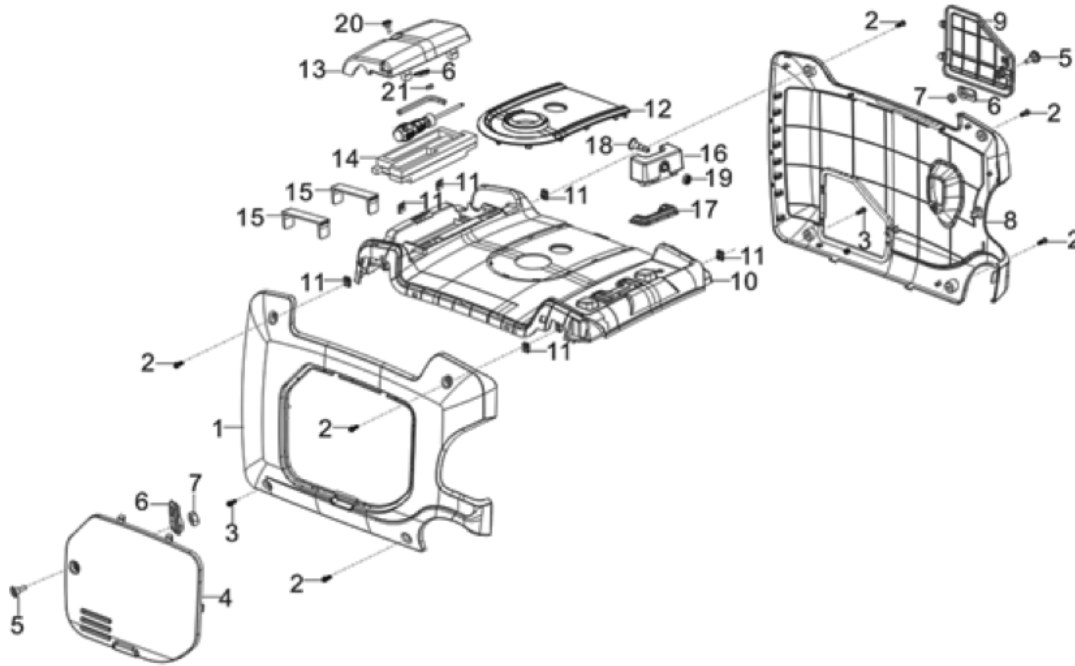

PARTS BREAKDOWN

INVERTER GENERATOR

MODEL:N3600IG

INVERTER COVER

REF #	DESCRIPTION	QTY	BE PART #
1	LEFT SIDE SHELL	1	85.571.615
4	GREY COLORED DOOR, LEFT SIDE	1	85.571.614
8	RIGHT SIDE SHELL (RECOIL SIDE)	1	85.571.617
9	GREY COLORED DOOR, RECOIL SIDE	1	85.571.616
12	TOP SPILL GUARD	1	85.571.761
20	SPARK PLUG REPAIR KNOB	1	85.571.762
21	SPRING CLIP	1	85.571.763