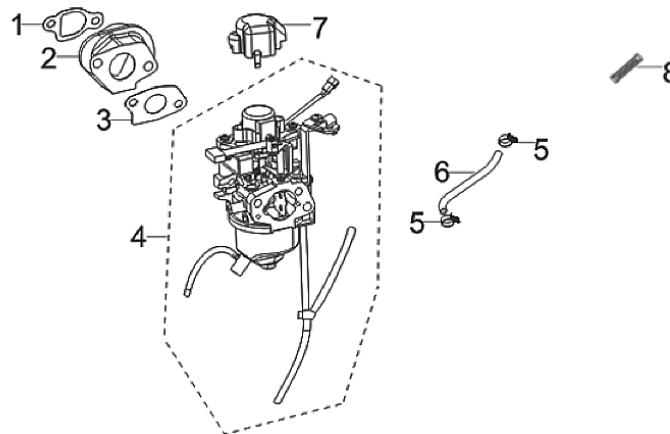

PARTS BREAKDOWN

INVERTER GENERATOR

MODEL:N3600IG

CRANKSHAFT CONNECTING ROD

REF #	DESCRIPTION	QTY	BE PART #
1	CRANKSHAFT ASSEMBLY	1	85.571.726

CRANKSHAFT ROD & RING SET

REF #	DESCRIPTION	QTY	BE PART #
1	PISTON RING SET	1	85.571.727
2	CONNECTING ROD	1	85.571.728
3	PISTON	1	85.571.729
4	PISTON PIN	1	
5	PISTON PIN CLIP	2	
1	PISTON RING SET	1	

PARTS BREAKDOWN INVERTER GENERATOR

MODEL:N3600IG

CAMSHAFT ROD & RING SET

REF #	DESCRIPTION	QTY	BE PART #
1	CAMSHAFT ASSEMBLY	1	85.571.730
7	TAPPET VALVE	2	
2	VALVE	1	85.571.731
3	SEAL GUIDE	1	
4	VALVE SPRING	2	
5	VALVE SPRING SEAT	2	
6	VALVE LOCK CLAMP	4	
9	PLATE SUBASSEMBLY, LIFTER STOPPER	1	
10	VALVE ADJUSTING BOLT	2	
11	ROCKER VALVE	2	85.571.732
12	VALVE ADJUSTING NUT	2	
13	VALVE LOCK NUT	2	
8	LIFTER VALVE	2	85.571.733
9	PLATE SUBASSEMBLY, LIFTER STOPPER	1	
10	VALVE ADJUSTING BOLT	2	
11	ROCKER VALVE	2	
12	VALVE ADJUSTING NUT	2	
13	VALVE LOCK NUT	2	

PARTS BREAKDOWN INVERTER GENERATOR

MODEL:N3600IG

STARTER RECOIL

REF #	DESCRIPTION	QTY	BE PART #
1	STARTER, RECOIL	1	85.571.700
3	STARTING ROPE GUIDE	1	
4	CABLE HANDLE OUTER SLEEVE	1	
5	BOLT	3	85.571.734
6	STARTER PULLEY	1	
7	STARTER CLIP SEAT	1	

CARBURETOR ASSEMBLY

REF #	DESCRIPTION	QTY	BE PART #
1	CARBURETOR INSULATOR GASKET	1	85.571.701 (CURRENT MODEL)
2	CARBURETOR INSULATOR PLATE	1	
3	CARBURETOR GASKET	1	
4	CARBURETOR ASSEMBLY	1	
5	CLAMP	2	
6	FUEL TUBE	1	
7	CAP	1	
8	FUEL FILTER	1	85.571.857 (MODEL WITH KEY FOB)
8	FUEL FILTER (ONLY)	1	