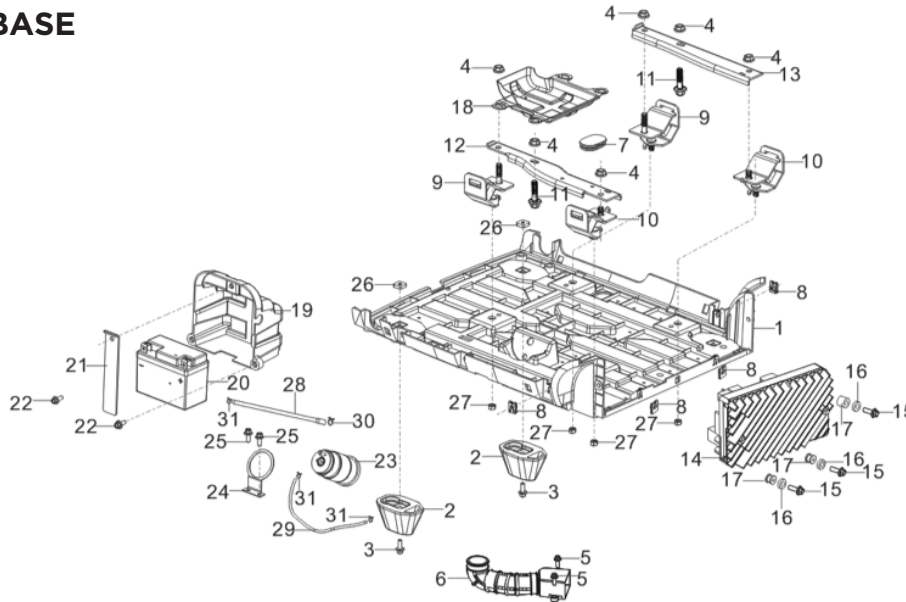

PARTS BREAKDOWN

INVERTER GENERATOR

MODEL:N3600IG

INVERTER BASE

REF #	DESCRIPTION	QTY	BE PART #
1	BASE PLATE	1	85.571.764
2	FRAME SEAT	2	85.571.765
3	BOLT	2	
9	SHOCK ABSORBER	2	85.571.766
10	SHOCK ABSORBER	2	
14	INVERTER ASSEMBLY	1	85.571.705
20	BATTERY	1	85.573.108
21	BATTERY STRAP	1	85.571.767
23	CARBON CANISTER	1	85.571.706