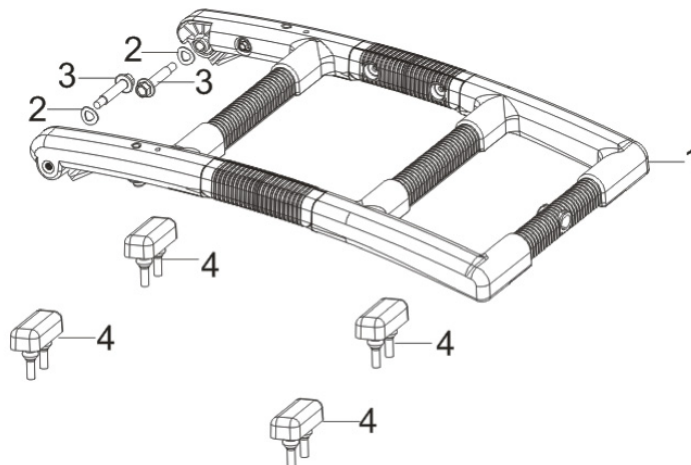

PARTS BREAKDOWN INVERTER GENERATOR

MODEL:N3600IG

ENGINE FRAME

REF #	DESCRIPTION	QTY	BE PART #
1	FRAME ASSEMBLY	1	85.571.741
2	STARTER CONTROLLER	1	85.571.742
10	WHEEL SHAFT	1	85.571.704
11	WHEEL	1	
12	SLEEVE DUST COVER	1	
13	CABLE SLEEVE	1	

HANDLE

REF #	DESCRIPTION	QTY	BE PART #
1	HANDLE TUBE ASSEMBLY	1	85.571.712
2	SPRING WASHER	2	
3	BOLT	2	
4	RUBBER BLOCK	4	

PARTS BREAKDOWN

INVERTER GENERATOR

MODEL:N3600IG

CONTROL PANEL

REF #	DESCRIPTION	QTY	BE PART #
1	CONTROL PANEL ASSEMBLY	1	85.571.707
3	PANEL SEAT	1	85.571.743
7	METER ASSEMBLY	1	85.571.708
11	KNOB	1	85.571.709
12	SWITCH SUB ASSEMBLY	1	
13	COVER BOARD	1	
16	FUEL VAVLE ASSEMBLY	1	
18	CHOKE SUBASSEMBLY	1	
19	FUEL TUBE	1	85.571.744
20	COLLAR	1	
21	COLLAR	1	
22	BREAKER	1	85.571.586
23	AUTO IDLE SWITCH	1	85.571.746
24	IGNITOR	1	85.571.747
25	120V TWISTLOCK SOCKET	1	85.571.748
26	120V DUPLEX SOCKET	1	85.571.592
27	BREAKER, 27AMP	1	85.571.750
28	BREAKER, 20AMP	1	85.571.751
29	RED PARALELL SOCKET	1	85.571.589
30	BLACK PARALELL SOCKET	1	85.571.590
31	GROUNDING TERMINAL	1	85.571.654
32	12V SOCKET	1	85.571.652
33	USB SOCKET	1	85.571.653
34	BREAKER	1	85.571.593
35	BRIDGE RECTIFIER	1	85.571.049