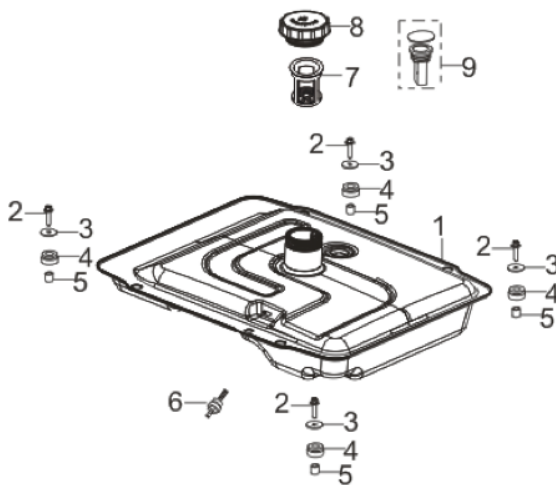

FUEL TANK

REF #	DESCRIPTION	QTY	BE PART #
1	FUEL TANK	1	85.571.738
2	BOLT	4	85.571.739
3	FLAT WASHER	4	
4	RUBBER SLEEVE	4	
5	BUSHING	4	
6	FUEL VALVE	1	85.571.740
7	FUEL STRAINER	1	85.571.710
8	FUEL CAP	1	
9	FUEL GAUGE	1	85.571.711