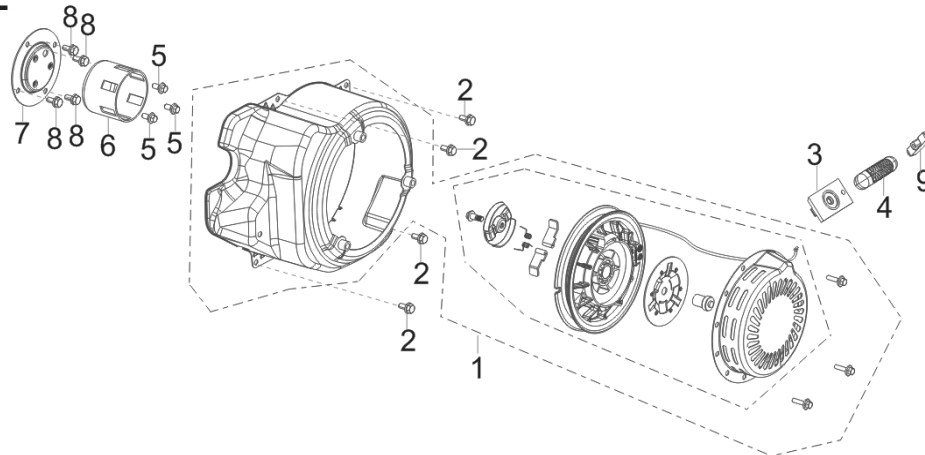

CRANK CASE COVER

REF #	DESCRIPTION	QTY	BE PART #
2	OIL DIPSTICK	1	85.571.717
5	GASKET, CRANKCASE	1	85.571.718

PARTS BREAKDOWN INVERTER GENERATOR

MODEL:N3600IG

CYLINDER HEAD ASSEMBLY / SPARK PLUG

REF #	DESCRIPTION	QTY	BE PART #
1	VALVER COVER BOLT	4	85.571.719
2	VALVE COVER	1	
3	VALVE COVER GASKET	1	
4	SPARK PLUG	1	85.571.720
7	BREATHER TUBE	1	85.571.721
8	CYLINDER HEAD	1	85.571.722
9	EXHAUST STUD	2	85.571.723
10	INTAKE STUD	2	85.571.724
11	CYLINDER HEAD GASKET	1	85.571.725
3	VALVE COVER GASKET	1	
6	OIL - SEAL	1	
5	HEAT SHIELD COVER	1	

PARTS BREAKDOWN

INVERTER GENERATOR

MODEL:N3600IG

CRANKSHAFT CONNECTING ROD

REF #	DESCRIPTION	QTY	BE PART #
1	CRANKSHAFT ASSEMBLY	1	85.571.726

CRANKSHAFT ROD & RING SET

REF #	DESCRIPTION	QTY	BE PART #
1	PISTON RING SET	1	85.571.727
2	CONNECTING ROD	1	85.571.728
3	PISTON	1	85.571.729
4	PISTON PIN	1	
5	PISTON PIN CLIP	2	
1	PISTON RING SET	1	

PARTS BREAKDOWN INVERTER GENERATOR

MODEL:N3600IG

CAMSHAFT ROD & RING SET

REF #	DESCRIPTION	QTY	BE PART #
1	CAMSHAFT ASSEMBLY	1	85.571.730
7	TAPPET VALVE	2	
2	VALVE	1	85.571.731
3	SEAL GUIDE	1	
4	VALVE SPRING	2	
5	VALVE SPRING SEAT	2	
6	VALVE LOCK CLAMP	4	
9	PLATE SUBASSEMBLY, LIFTER STOPPER	1	
10	VALVE ADJUSTING BOLT	2	
11	ROCKER VALVE	2	85.571.732
12	VALVE ADJUSTING NUT	2	
13	VALVE LOCK NUT	2	
8	LIFTER VALVE	2	85.571.733
9	PLATE SUBASSEMBLY, LIFTER STOPPER	1	
10	VALVE ADJUSTING BOLT	2	
11	ROCKER VALVE	2	
12	VALVE ADJUSTING NUT	2	
13	VALVE LOCK NUT	2	

PARTS BREAKDOWN INVERTER GENERATOR

MODEL:N3600IG

STARTER RECOIL

REF #	DESCRIPTION	QTY	BE PART #
1	STARTER, RECOIL	1	85.571.700
3	STARTING ROPE GUIDE	1	
4	CABLE HANDLE OUTER SLEEVE	1	
5	BOLT	3	85.571.734
6	STARTER PULLEY	1	
7	STARTER CLIP SEAT	1	