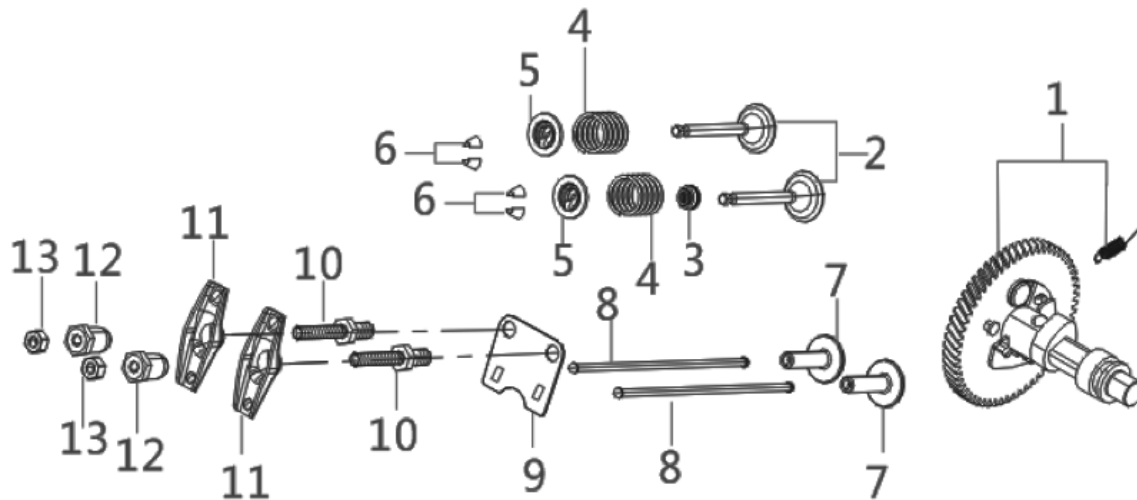

PARTS BREAKDOWN

INVERTER GENERATOR

MODEL:N3600IG

PARTS BREAKDOWN INVERTER GENERATOR

MODEL:N3600IG

CRANK CASE / GEAR ASSEMBLY

REF #	DESCRIPTION	QTY	BE PART #
2	DRAIN PLUG WASHER	2	85.571.713
3	DRAIN PLUG BOLT	2	
5	BEARING	1	85.571.714
6	OIL-SEAL	1	85.571.715
11	SENSOR, ENGINE OIL	1	85.571.716

CRANK CASE COVER

REF #	DESCRIPTION	QTY	BE PART #
2	OIL DIPSTICK	1	85.571.717
5	GASKET, CRANKCASE	1	85.571.718

PARTS BREAKDOWN INVERTER GENERATOR

MODEL:N3600IG

CYLINDER HEAD ASSEMBLY / SPARK PLUG

REF #	DESCRIPTION	QTY	BE PART #
1	VALVER COVER BOLT	4	85.571.719
2	VALVE COVER	1	
3	VALVE COVER GASKET	1	
4	SPARK PLUG	1	85.571.720
7	BREATHER TUBE	1	85.571.721
8	CYLINDER HEAD	1	85.571.722
9	EXHAUST STUD	2	85.571.723
10	INTAKE STUD	2	85.571.724
11	CYLINDER HEAD GASKET	1	85.571.725
3	VALVE COVER GASKET	1	
6	OIL - SEAL	1	
5	HEAT SHIELD COVER	1	

PARTS BREAKDOWN

INVERTER GENERATOR

MODEL:N3600IG

CRANKSHAFT CONNECTING ROD

REF #	DESCRIPTION	QTY	BE PART #
1	CRANKSHAFT ASSEMBLY	1	85.571.726

CRANKSHAFT ROD & RING SET

REF #	DESCRIPTION	QTY	BE PART #
1	PISTON RING SET	1	85.571.727
2	CONNECTING ROD	1	85.571.728
3	PISTON	1	85.571.729
4	PISTON PIN	1	
5	PISTON PIN CLIP	2	
1	PISTON RING SET	1	

PARTS BREAKDOWN INVERTER GENERATOR

MODEL:N3600IG

CAMSHAFT ROD & RING SET

REF #	DESCRIPTION	QTY	BE PART #
1	CAMSHAFT ASSEMBLY	1	85.571.730
7	TAPPET VALVE	2	
2	VALVE	1	85.571.731
3	SEAL GUIDE	1	
4	VALVE SPRING	2	
5	VALVE SPRING SEAT	2	
6	VALVE LOCK CLAMP	4	
9	PLATE SUBASSEMBLY, LIFTER STOPPER	1	
10	VALVE ADJUSTING BOLT	2	
11	ROCKER VALVE	2	85.571.732
12	VALVE ADJUSTING NUT	2	
13	VALVE LOCK NUT	2	
8	LIFTER VALVE	2	85.571.733
9	PLATE SUBASSEMBLY, LIFTER STOPPER	1	
10	VALVE ADJUSTING BOLT	2	
11	ROCKER VALVE	2	
12	VALVE ADJUSTING NUT	2	
13	VALVE LOCK NUT	2	