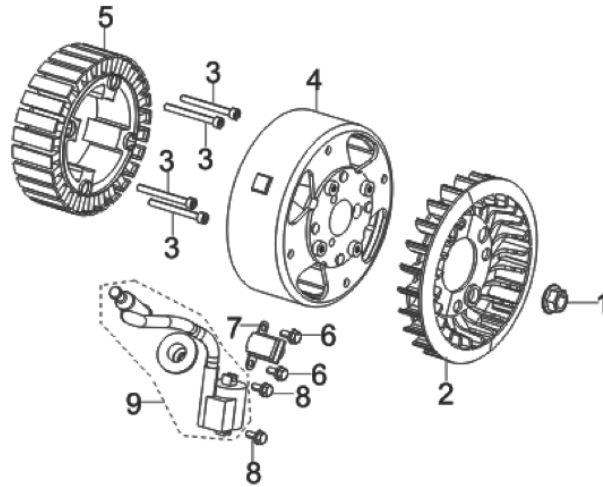

PARTS BREAKDOWN

INVERTER GENERATOR

MODEL:N3600IG

CRANKSHAFT CONNECTING ROD

REF #	DESCRIPTION	QTY	BE PART #
1	CRANKSHAFT ASSEMBLY	1	85.571.726

CRANKSHAFT ROD & RING SET

REF #	DESCRIPTION	QTY	BE PART #
1	PISTON RING SET	1	85.571.727
2	CONNECTING ROD	1	85.571.728
3	PISTON	1	85.571.729
4	PISTON PIN	1	
5	PISTON PIN CLIP	2	
1	PISTON RING SET	1	

PARTS BREAKDOWN INVERTER GENERATOR

MODEL:N3600IG

CAMSHAFT ROD & RING SET

REF #	DESCRIPTION	QTY	BE PART #
1	CAMSHAFT ASSEMBLY	1	85.571.730
7	TAPPET VALVE	2	
2	VALVE	1	85.571.731
3	SEAL GUIDE	1	
4	VALVE SPRING	2	
5	VALVE SPRING SEAT	2	
6	VALVE LOCK CLAMP	4	
9	PLATE SUBASSEMBLY, LIFTER STOPPER	1	
10	VALVE ADJUSTING BOLT	2	
11	ROCKER VALVE	2	85.571.732
12	VALVE ADJUSTING NUT	2	
13	VALVE LOCK NUT	2	
8	LIFTER VALVE	2	85.571.733
9	PLATE SUBASSEMBLY, LIFTER STOPPER	1	
10	VALVE ADJUSTING BOLT	2	
11	ROCKER VALVE	2	
12	VALVE ADJUSTING NUT	2	
13	VALVE LOCK NUT	2	

CARBURETOR ASSEMBLY

REF #	DESCRIPTION	QTY	BE PART #
1	CARBURETOR INSULATOR GASKET	1	85.571.701 (CURRENT MODEL)
2	CARBURETOR INSULATOR PLATE	1	
3	CARBURETOR GASKET	1	
4	CARBURETOR ASSEMBLY	1	
5	CLAMP	2	
6	FUEL TUBE	1	
7	CAP	1	
8	FUEL FILTER	1	85.571.857 (MODEL WITH KEY FOB)
8	FUEL FILTER (ONLY)	1	

PARTS BREAKDOWN

INVERTER GENERATOR

MODEL:N3600IG

FLYWHEEL/IMPELLER/STARTER PULLEY/IGNITION COIL

REF #	DESCRIPTION	QTY	BE PART #
2	MOTOR FAN IMPELLER	1	85.571.735
4	ALTERNATOR ROTOR ASSEMBLY	1	85.571.736
5	ALTERNATOR STATOR ASSEMBLY	1	
7	IGNITION COIL TRIGGER	1	85.571.703
9	IGNITION COIL	1	