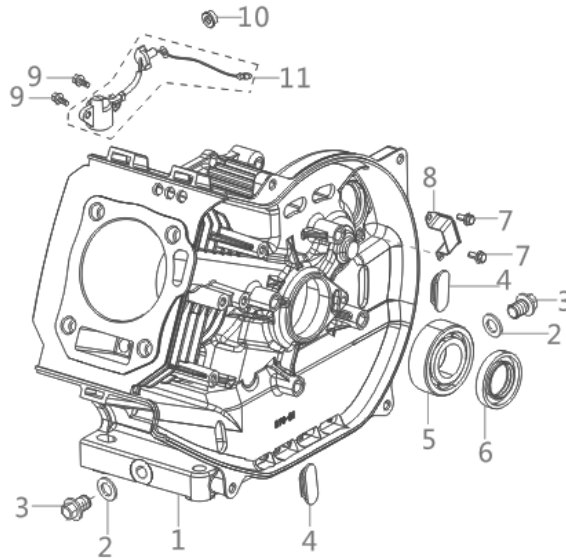

PARTS BREAKDOWN

INVERTER GENERATOR

MODEL:N3600IG

PARTS BREAKDOWN INVERTER GENERATOR

MODEL:N3600IG

CRANK CASE / GEAR ASSEMBLY

REF #	DESCRIPTION	QTY	BE PART #
2	DRAIN PLUG WASHER	2	85.571.713
3	DRAIN PLUG BOLT	2	
5	BEARING	1	85.571.714
6	OIL-SEAL	1	85.571.715
11	SENSOR, ENGINE OIL	1	85.571.716

CRANK CASE COVER

REF #	DESCRIPTION	QTY	BE PART #
2	OIL DIPSTICK	1	85.571.717
5	GASKET, CRANKCASE	1	85.571.718

PARTS BREAKDOWN INVERTER GENERATOR

MODEL:N3600IG

CYLINDER HEAD ASSEMBLY / SPARK PLUG

REF #	DESCRIPTION	QTY	BE PART #
1	VALVER COVER BOLT	4	85.571.719
2	VALVE COVER	1	
3	VALVE COVER GASKET	1	
4	SPARK PLUG	1	85.571.720
7	BREATHER TUBE	1	85.571.721
8	CYLINDER HEAD	1	85.571.722
9	EXHAUST STUD	2	85.571.723
10	INTAKE STUD	2	85.571.724
11	CYLINDER HEAD GASKET	1	85.571.725
3	VALVE COVER GASKET	1	
6	OIL - SEAL	1	
5	HEAT SHIELD COVER	1	

PARTS BREAKDOWN

INVERTER GENERATOR

MODEL:N3600IG

CRANKSHAFT CONNECTING ROD

REF #	DESCRIPTION	QTY	BE PART #
1	CRANKSHAFT ASSEMBLY	1	85.571.726

CRANKSHAFT ROD & RING SET

REF #	DESCRIPTION	QTY	BE PART #
1	PISTON RING SET	1	85.571.727
2	CONNECTING ROD	1	85.571.728
3	PISTON	1	85.571.729
4	PISTON PIN	1	
5	PISTON PIN CLIP	2	
1	PISTON RING SET	1	

PARTS BREAKDOWN INVERTER GENERATOR

MODEL:N3600IG

CAMSHAFT ROD & RING SET

REF #	DESCRIPTION	QTY	BE PART #
1	CAMSHAFT ASSEMBLY	1	85.571.730
7	TAPPET VALVE	2	
2	VALVE	1	85.571.731
3	SEAL GUIDE	1	
4	VALVE SPRING	2	
5	VALVE SPRING SEAT	2	
6	VALVE LOCK CLAMP	4	
9	PLATE SUBASSEMBLY, LIFTER STOPPER	1	
10	VALVE ADJUSTING BOLT	2	
11	ROCKER VALVE	2	85.571.732
12	VALVE ADJUSTING NUT	2	
13	VALVE LOCK NUT	2	
8	LIFTER VALVE	2	85.571.733
9	PLATE SUBASSEMBLY, LIFTER STOPPER	1	
10	VALVE ADJUSTING BOLT	2	
11	ROCKER VALVE	2	
12	VALVE ADJUSTING NUT	2	
13	VALVE LOCK NUT	2	