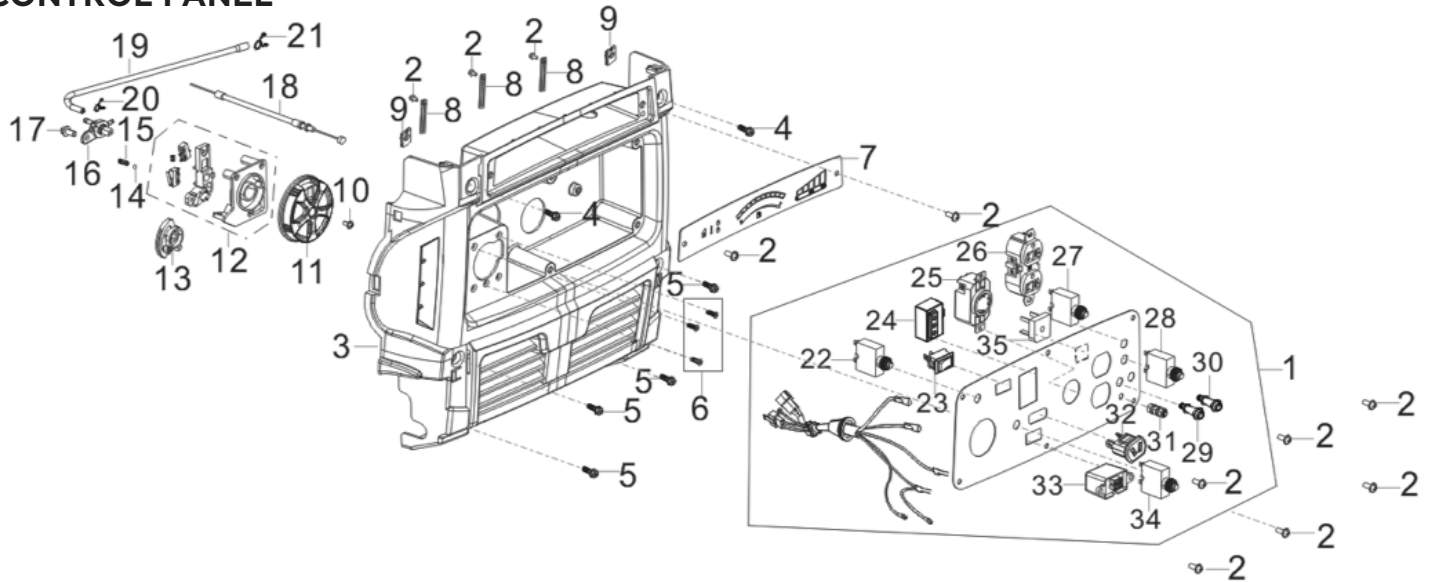

HANDLE

REF #	DESCRIPTION	QTY	BE PART #
1	HANDLE TUBE ASSEMBLY	1	85.571.712
2	SPRING WASHER	2	
3	BOLT	2	
4	RUBBER BLOCK	4	

PARTS BREAKDOWN

INVERTER GENERATOR

MODEL:N3600IG

CONTROL PANEL

REF #	DESCRIPTION	QTY	BE PART #
1	CONTROL PANEL ASSEMBLY	1	85.571.707
3	PANEL SEAT	1	85.571.743
7	METER ASSEMBLY	1	85.571.708
11	KNOB	1	85.571.709
12	SWITCH SUB ASSEMBLY	1	
13	COVER BOARD	1	
16	FUEL VAVLE ASSEMBLY	1	
18	CHOKE SUBASSEMBLY	1	
19	FUEL TUBE	1	85.571.744
20	COLLAR	1	
21	COLLAR	1	
22	BREAKER	1	85.571.586
23	AUTO IDLE SWITCH	1	85.571.746
24	IGNITOR	1	85.571.747
25	120V TWISTLOCK SOCKET	1	85.571.748
26	120V DUPLEX SOCKET	1	85.571.592
27	BREAKER, 27AMP	1	85.571.750
28	BREAKER, 20AMP	1	85.571.751
29	RED PARALELL SOCKET	1	85.571.589
30	BLACK PARALELL SOCKET	1	85.571.590
31	GROUNDING TERMINAL	1	85.571.654
32	12V SOCKET	1	85.571.652
33	USB SOCKET	1	85.571.653
34	BREAKER	1	85.571.593
35	BRIDGE RECTIFIER	1	85.571.049