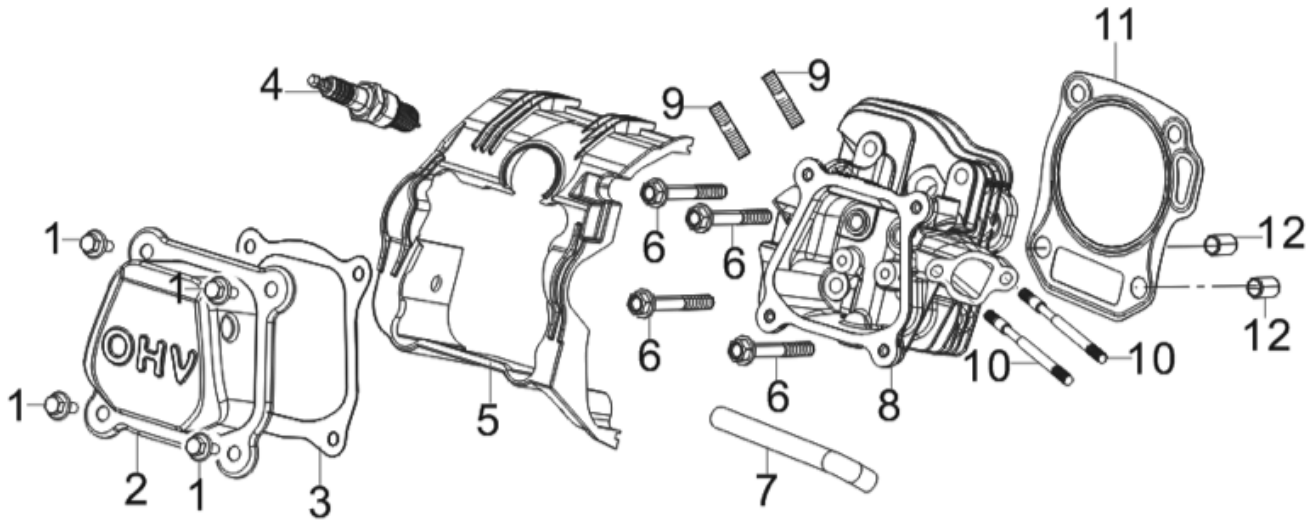

PARTS BREAKDOWN

INVERTER GENERATOR

MODEL:N3600IG

PARTS BREAKDOWN INVERTER GENERATOR

MODEL:N3600IG

CRANK CASE / GEAR ASSEMBLY

REF #	DESCRIPTION	QTY	BE PART #
2	DRAIN PLUG WASHER	2	85.571.713
3	DRAIN PLUG BOLT	2	
5	BEARING	1	85.571.714
6	OIL-SEAL	1	85.571.715
11	SENSOR, ENGINE OIL	1	85.571.716

CRANK CASE COVER

REF #	DESCRIPTION	QTY	BE PART #
2	OIL DIPSTICK	1	85.571.717
5	GASKET, CRANKCASE	1	85.571.718

PARTS BREAKDOWN INVERTER GENERATOR

MODEL:N3600IG

CYLINDER HEAD ASSEMBLY / SPARK PLUG

REF #	DESCRIPTION	QTY	BE PART #
1	VALVER COVER BOLT	4	85.571.719
2	VALVE COVER	1	
3	VALVE COVER GASKET	1	
4	SPARK PLUG	1	85.571.720
7	BREATHER TUBE	1	85.571.721
8	CYLINDER HEAD	1	85.571.722
9	EXHAUST STUD	2	85.571.723
10	INTAKE STUD	2	85.571.724
11	CYLINDER HEAD GASKET	1	85.571.725
3	VALVE COVER GASKET	1	
6	OIL - SEAL	1	
5	HEAT SHIELD COVER	1	

PARTS BREAKDOWN

INVERTER GENERATOR

MODEL:N3600IG

CRANKSHAFT CONNECTING ROD

REF #	DESCRIPTION	QTY	BE PART #
1	CRANKSHAFT ASSEMBLY	1	85.571.726

CRANKSHAFT ROD & RING SET

REF #	DESCRIPTION	QTY	BE PART #
1	PISTON RING SET	1	85.571.727
2	CONNECTING ROD	1	85.571.728
3	PISTON	1	85.571.729
4	PISTON PIN	1	
5	PISTON PIN CLIP	2	
1	PISTON RING SET	1	

PARTS BREAKDOWN INVERTER GENERATOR

MODEL:N3600IG

CAMSHAFT ROD & RING SET

REF #	DESCRIPTION	QTY	BE PART #
1	CAMSHAFT ASSEMBLY	1	85.571.730
7	TAPPET VALVE	2	
2	VALVE	1	85.571.731
3	SEAL GUIDE	1	
4	VALVE SPRING	2	
5	VALVE SPRING SEAT	2	
6	VALVE LOCK CLAMP	4	
9	PLATE SUBASSEMBLY, LIFTER STOPPER	1	
10	VALVE ADJUSTING BOLT	2	
11	ROCKER VALVE	2	85.571.732
12	VALVE ADJUSTING NUT	2	
13	VALVE LOCK NUT	2	
8	LIFTER VALVE	2	85.571.733
9	PLATE SUBASSEMBLY, LIFTER STOPPER	1	
10	VALVE ADJUSTING BOLT	2	
11	ROCKER VALVE	2	
12	VALVE ADJUSTING NUT	2	
13	VALVE LOCK NUT	2	