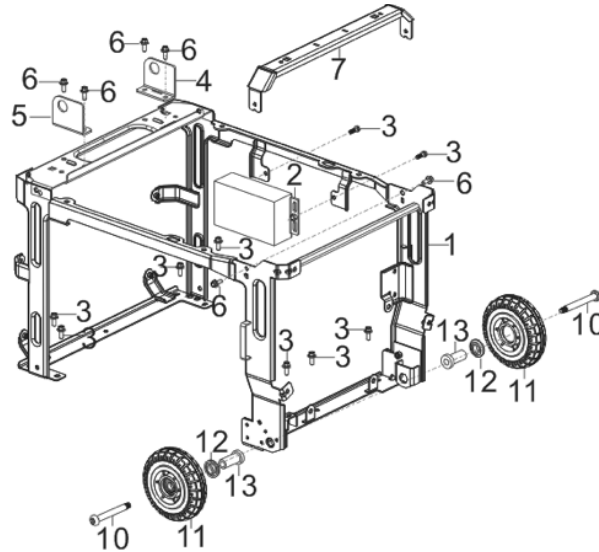

FUEL TANK

REF #	DESCRIPTION	QTY	BE PART #
1	FUEL TANK	1	85.571.738
2	BOLT	4	85.571.739
3	FLAT WASHER	4	
4	RUBBER SLEEVE	4	
5	BUSHING	4	
6	FUEL VALVE	1	85.571.740
7	FUEL STRAINER	1	85.571.710
8	FUEL CAP	1	
9	FUEL GAUGE	1	85.571.711

PARTS BREAKDOWN INVERTER GENERATOR

MODEL:N3600IG

ENGINE FRAME

REF #	DESCRIPTION	QTY	BE PART #
1	FRAME ASSEMBLY	1	85.571.741
2	STARTER CONTROLLER	1	85.571.742
10	WHEEL SHAFT	1	85.571.704
11	WHEEL	1	
12	SLEEVE DUST COVER	1	
13	CABLE SLEEVE	1	