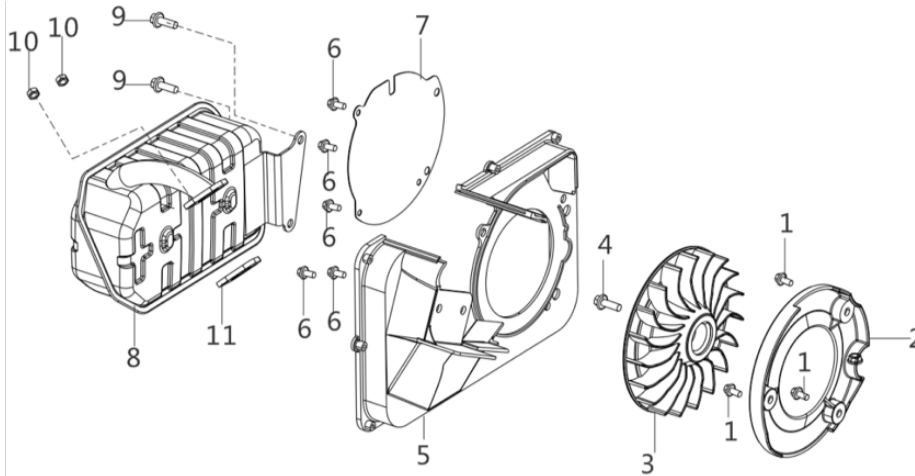

PARTS BREAKDOWN

INVERTER GENERATOR

MODEL:N3600IG

FLYWHEEL/IMPELLER/STARTER PULLEY/IGNITION COIL

REF #	DESCRIPTION	QTY	BE PART #
2	MOTOR FAN IMPELLER	1	85.571.735
4	ALTERNATOR ROTOR ASSEMBLY	1	85.571.736
5	ALTERNATOR STATOR ASSEMBLY	1	
7	IGNITION COIL TRIGGER	1	85.571.703
9	IGNITION COIL	1	

AIR CLEANER

REF #	DESCRIPTION	QTY	BE PART #
1	AIR CLEANER GASKET	1	85.571.702
2	NUT	2	
3	AIR CLEANER ASSEMBLY	1	
4	AIR CLEANER ELEMENT	1	

PARTS BREAKDOWN

INVERTER GENERATOR

MODEL:N3600IG

MUFFLER

REF #	DESCRIPTION	QTY	BE PART #
1	MUFFLER ASSEMBLY	1	85.571.737
9	BOLT	2	
10	NUT	2	
11	EXHAUST OUTLET GASKET	1	
11	EXHAUST OUTLET GASKET(ONLY)	1	85.571.769

PARTS BREAKDOWN INVERTER GENERATOR

MODEL:N3600IG

ENGINE FRAME

REF #	DESCRIPTION	QTY	BE PART #
1	FRAME ASSEMBLY	1	85.571.741
2	STARTER CONTROLLER	1	85.571.742
10	WHEEL SHAFT	1	85.571.704
11	WHEEL	1	
12	SLEEVE DUST COVER	1	
13	CABLE SLEEVE	1	