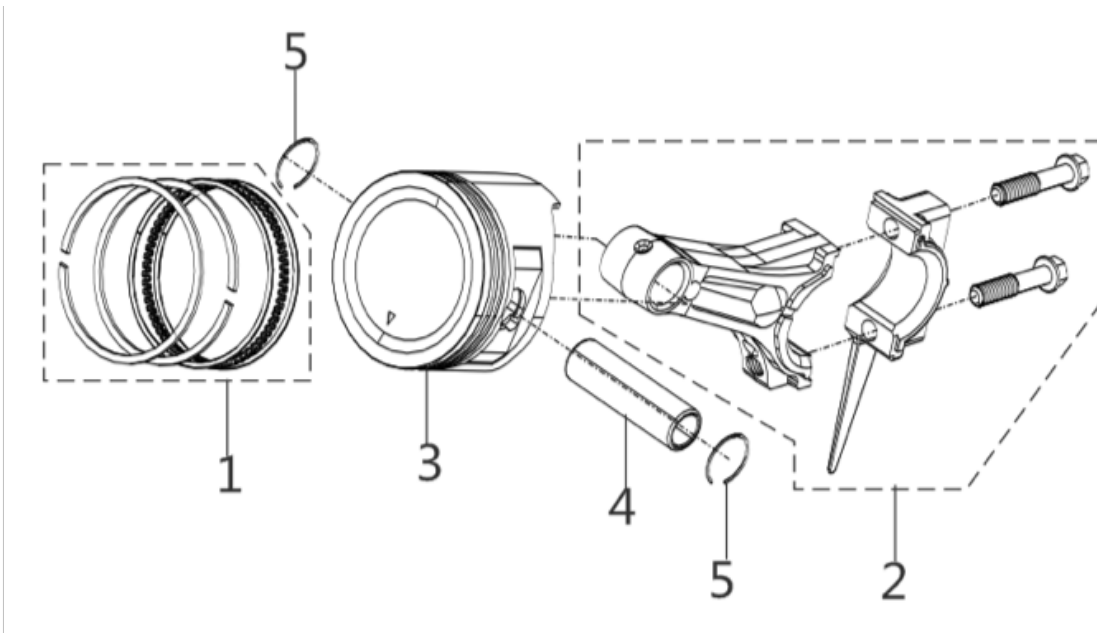

PARTS BREAKDOWN

INVERTER GENERATOR

MODEL:N3600IG

PARTS BREAKDOWN INVERTER GENERATOR

MODEL:N3600IG

CRANK CASE / GEAR ASSEMBLY

REF #	DESCRIPTION	QTY	BE PART #
2	DRAIN PLUG WASHER	2	85.571.713
3	DRAIN PLUG BOLT	2	
5	BEARING	1	85.571.714
6	OIL-SEAL	1	85.571.715
11	SENSOR, ENGINE OIL	1	85.571.716

CRANK CASE COVER

REF #	DESCRIPTION	QTY	BE PART #
2	OIL DIPSTICK	1	85.571.717
5	GASKET, CRANKCASE	1	85.571.718

PARTS BREAKDOWN INVERTER GENERATOR

MODEL:N3600IG

CYLINDER HEAD ASSEMBLY / SPARK PLUG

REF #	DESCRIPTION	QTY	BE PART #
1	VALVER COVER BOLT	4	85.571.719
2	VALVE COVER	1	
3	VALVE COVER GASKET	1	
4	SPARK PLUG	1	85.571.720
7	BREATHER TUBE	1	85.571.721
8	CYLINDER HEAD	1	85.571.722
9	EXHAUST STUD	2	85.571.723
10	INTAKE STUD	2	85.571.724
11	CYLINDER HEAD GASKET	1	85.571.725
3	VALVE COVER GASKET	1	
6	OIL - SEAL	1	
5	HEAT SHIELD COVER	1	

PARTS BREAKDOWN

INVERTER GENERATOR

MODEL:N3600IG

CRANKSHAFT CONNECTING ROD

REF #	DESCRIPTION	QTY	BE PART #
1	CRANKSHAFT ASSEMBLY	1	85.571.726

CRANKSHAFT ROD & RING SET

REF #	DESCRIPTION	QTY	BE PART #
1	PISTON RING SET	1	85.571.727
2	CONNECTING ROD	1	85.571.728
3	PISTON	1	85.571.729
4	PISTON PIN	1	
5	PISTON PIN CLIP	2	
1	PISTON RING SET	1	

PARTS BREAKDOWN INVERTER GENERATOR

MODEL:N3600IG

CAMSHAFT ROD & RING SET

REF #	DESCRIPTION	QTY	BE PART #
1	CAMSHAFT ASSEMBLY	1	85.571.730
7	TAPPET VALVE	2	
2	VALVE	1	85.571.731
3	SEAL GUIDE	1	
4	VALVE SPRING	2	
5	VALVE SPRING SEAT	2	
6	VALVE LOCK CLAMP	4	
9	PLATE SUBASSEMBLY, LIFTER STOPPER	1	
10	VALVE ADJUSTING BOLT	2	
11	ROCKER VALVE	2	85.571.732
12	VALVE ADJUSTING NUT	2	
13	VALVE LOCK NUT	2	
8	LIFTER VALVE	2	85.571.733
9	PLATE SUBASSEMBLY, LIFTER STOPPER	1	
10	VALVE ADJUSTING BOLT	2	
11	ROCKER VALVE	2	
12	VALVE ADJUSTING NUT	2	
13	VALVE LOCK NUT	2	