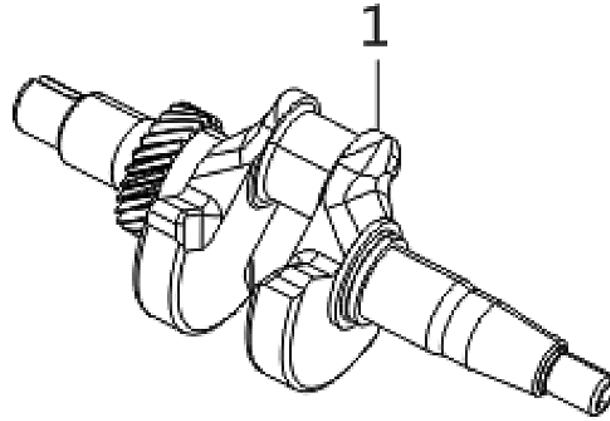

PARTS BREAKDOWN

INVERTER GENERATOR

MODEL:N3600IG

PARTS BREAKDOWN INVERTER GENERATOR

MODEL:N3600IG

CRANK CASE / GEAR ASSEMBLY

REF #	DESCRIPTION	QTY	BE PART #
2	DRAIN PLUG WASHER	2	85.571.713
3	DRAIN PLUG BOLT	2	
5	BEARING	1	85.571.714
6	OIL-SEAL	1	85.571.715
11	SENSOR, ENGINE OIL	1	85.571.716

CRANK CASE COVER

REF #	DESCRIPTION	QTY	BE PART #
2	OIL DIPSTICK	1	85.571.717
5	GASKET, CRANKCASE	1	85.571.718

PARTS BREAKDOWN INVERTER GENERATOR

MODEL:N3600IG

CYLINDER HEAD ASSEMBLY / SPARK PLUG

REF #	DESCRIPTION	QTY	BE PART #
1	VALVER COVER BOLT	4	85.571.719
2	VALVE COVER	1	
3	VALVE COVER GASKET	1	
4	SPARK PLUG	1	85.571.720
7	BREATHER TUBE	1	85.571.721
8	CYLINDER HEAD	1	85.571.722
9	EXHAUST STUD	2	85.571.723
10	INTAKE STUD	2	85.571.724
11	CYLINDER HEAD GASKET	1	85.571.725
3	VALVE COVER GASKET	1	
6	OIL - SEAL	1	
5	HEAT SHIELD COVER	1	

PARTS BREAKDOWN

INVERTER GENERATOR

MODEL:N3600IG

CRANKSHAFT CONNECTING ROD

REF #	DESCRIPTION	QTY	BE PART #
1	CRANKSHAFT ASSEMBLY	1	85.571.726

CRANKSHAFT ROD & RING SET

REF #	DESCRIPTION	QTY	BE PART #
1	PISTON RING SET	1	85.571.727
2	CONNECTING ROD	1	85.571.728
3	PISTON	1	85.571.729
4	PISTON PIN	1	
5	PISTON PIN CLIP	2	
1	PISTON RING SET	1	

PARTS BREAKDOWN INVERTER GENERATOR

MODEL:N3600IG

CAMSHAFT ROD & RING SET

REF #	DESCRIPTION	QTY	BE PART #
1	CAMSHAFT ASSEMBLY	1	85.571.730
7	TAPPET VALVE	2	
2	VALVE	1	85.571.731
3	SEAL GUIDE	1	
4	VALVE SPRING	2	
5	VALVE SPRING SEAT	2	
6	VALVE LOCK CLAMP	4	
9	PLATE SUBASSEMBLY, LIFTER STOPPER	1	
10	VALVE ADJUSTING BOLT	2	
11	ROCKER VALVE	2	85.571.732
12	VALVE ADJUSTING NUT	2	
13	VALVE LOCK NUT	2	
8	LIFTER VALVE	2	85.571.733
9	PLATE SUBASSEMBLY, LIFTER STOPPER	1	
10	VALVE ADJUSTING BOLT	2	
11	ROCKER VALVE	2	
12	VALVE ADJUSTING NUT	2	
13	VALVE LOCK NUT	2	