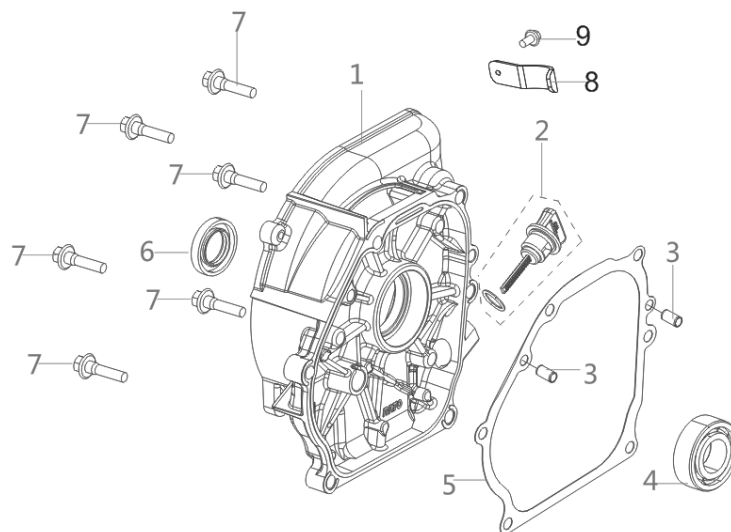

PARTS BREAKDOWN

INVERTER GENERATOR

MODEL:N3600IG

PARTS BREAKDOWN INVERTER GENERATOR

MODEL:N3600IG

CRANK CASE / GEAR ASSEMBLY

REF #	DESCRIPTION	QTY	BE PART #
2	DRAIN PLUG WASHER	2	85.571.713
3	DRAIN PLUG BOLT	2	
5	BEARING	1	85.571.714
6	OIL-SEAL	1	85.571.715
11	SENSOR, ENGINE OIL	1	85.571.716

CRANK CASE COVER

REF #	DESCRIPTION	QTY	BE PART #
2	OIL DIPSTICK	1	85.571.717
5	GASKET, CRANKCASE	1	85.571.718

PARTS BREAKDOWN INVERTER GENERATOR

MODEL:N3600IG

CYLINDER HEAD ASSEMBLY / SPARK PLUG

REF #	DESCRIPTION	QTY	BE PART #
1	VALVER COVER BOLT	4	85.571.719
2	VALVE COVER	1	
3	VALVE COVER GASKET	1	
4	SPARK PLUG	1	85.571.720
7	BREATHER TUBE	1	85.571.721
8	CYLINDER HEAD	1	85.571.722
9	EXHAUST STUD	2	85.571.723
10	INTAKE STUD	2	85.571.724
11	CYLINDER HEAD GASKET	1	85.571.725
3	VALVE COVER GASKET	1	
6	OIL - SEAL	1	
5	HEAT SHIELD COVER	1	

PARTS BREAKDOWN

INVERTER GENERATOR

MODEL:N3600IG

CRANKSHAFT CONNECTING ROD

REF #	DESCRIPTION	QTY	BE PART #
1	CRANKSHAFT ASSEMBLY	1	85.571.726

CRANKSHAFT ROD & RING SET

REF #	DESCRIPTION	QTY	BE PART #
1	PISTON RING SET	1	85.571.727
2	CONNECTING ROD	1	85.571.728
3	PISTON	1	85.571.729
4	PISTON PIN	1	
5	PISTON PIN CLIP	2	
1	PISTON RING SET	1	

PARTS BREAKDOWN INVERTER GENERATOR

MODEL:N3600IG

CAMSHAFT ROD & RING SET

REF #	DESCRIPTION	QTY	BE PART #
1	CAMSHAFT ASSEMBLY	1	85.571.730
7	TAPPET VALVE	2	
2	VALVE	1	85.571.731
3	SEAL GUIDE	1	
4	VALVE SPRING	2	
5	VALVE SPRING SEAT	2	
6	VALVE LOCK CLAMP	4	
9	PLATE SUBASSEMBLY, LIFTER STOPPER	1	
10	VALVE ADJUSTING BOLT	2	
11	ROCKER VALVE	2	85.571.732
12	VALVE ADJUSTING NUT	2	
13	VALVE LOCK NUT	2	
8	LIFTER VALVE	2	85.571.733
9	PLATE SUBASSEMBLY, LIFTER STOPPER	1	
10	VALVE ADJUSTING BOLT	2	
11	ROCKER VALVE	2	
12	VALVE ADJUSTING NUT	2	
13	VALVE LOCK NUT	2	