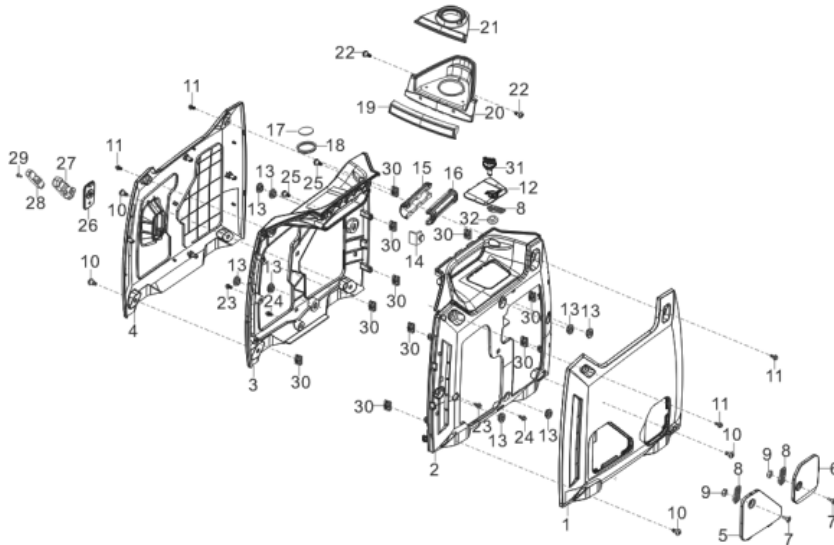

PARTS BREAKDOWN

INVERTER GENERATOR

MODEL:N2100IG

PARTS BREAKDOWN INVERTER GENERATOR

MODEL:N2100IG

FUEL TANK

REF #	DESCRIPTION	QTY	BE PART #
1,4,5	FUEL TANK ASSEMBLY	1	85.571.581
2	FUEL STRAINER	1	85.571.582
3	FUEL CAP	1	85.571.543
6-8	FUEL LINE WITH CAMPS	1	85.571.583

COVER

REF #	DESCRIPTION	QTY	BE PART #
1	RIGHT OUTSIDE COVER (NO DECALS)	1	85.571.534
4	LEFT OUTSIDE COVER (NO DECALS)	1	85.571.535
5	LEFT INSIDE COVER	1	85.571.537
6	RIGHT INSIDE COVER	1	85.571.536
8,12,31,32	SPARK PLUG ACCESS DOOR	1	85.571.598
20	SPILL COVER	1	85.571.599
26-28	ROBE HANDLE	1	85.571.607

PARTS BREAKDOWN INVERTER GENERATOR

MODEL:N2100IG

BOTTOM PANEL, MOUNTING BRACKET

REF #	DESCRIPTION	QTY	BE PART #
1	INVERTER MODULE	1	85.571.551
8	FRAME SHOCK ABSORBERS	3	85.571.608
12	BASE PLATE	1	85.571.609
13	FOOT	4	85.571.610
14	BOLT	4	