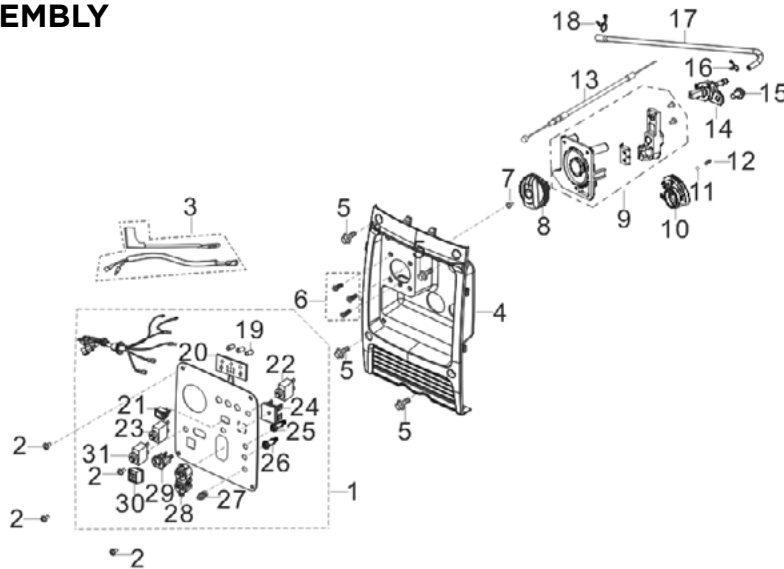

RECOIL ASSEMBLY

REF #	DESCRIPTION	QTY	BE PART #
1	RECOIL ASSEMBLY	1	85.571.558
4	FAN SHROUD	1	85.571.574

PARTS BREAKDOWN

INVERTER GENERATOR

MODEL:N2100IG

CARBURETOR ASSEMBLY

REF #	DESCRIPTION	QTY	BE PART #
1-7	CARBURETOR ASSEMBLY	1	85.571.557

AIR CLEANER ASSEMBLY

REF #	DESCRIPTION	QTY	BE PART #
1	AIR CLEANER ASSEMBLY	1	85.571.528
2	GASKET	1	85.571.579

PARTS BREAKDOWN INVERTER GENERATOR

MODEL:N2100IG

IGNITION COIL

REF #	DESCRIPTION	QTY	BE PART #
4	IGNITION	1	85.571.529
9	IGNITION COIL	1	85.571.510

FRONT COVER ASSEMBLY

REF #	DESCRIPTION	QTY	BE PART #
1-4	CONTROL PANEL ASSEMBLY	1	85.571.552
6-18	FUEL SHUT OFF ASSEMBLY	1	85.571.553
25	RED PARALLEL SOCKET	1	85.571.589
26	BLACK PARALLEL SOCKET	1	85.571.590
28	DUPLEX SOCKET, 120V 20A HOUSEHOLD	1	85.571.592
29	DC SOCKET	1	85.571.652
30	USB SOCKET	1	85.571.653

PARTS BREAKDOWN

INVERTER GENERATOR

MODEL:N2100IG

OPTIONAL: WHEEL HANDLE ASSEMBLY

REF #	DESCRIPTION	QTY	BE PART #
1	HANDLE TUBE ASSEMBLY	1	85.571.554
3	CROSSHEAD HEADBAND BOLTS	2	85.571.555
4	WHEEL	2	
5	BOLT	2	
6	WHEEL SHAFT	1	