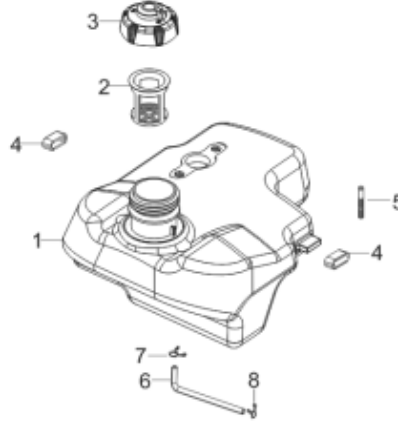

PARTS BREAKDOWN

INVERTER GENERATOR

MODEL:N2100IG

PARTS BREAKDOWN INVERTER GENERATOR

MODEL:N2100IG

FUEL TANK

REF #	DESCRIPTION	QTY	BE PART #
1,4,5	FUEL TANK ASSEMBLY	1	85.571.581
2	FUEL STRAINER	1	85.571.582
3	FUEL CAP	1	85.571.543
6-8	FUEL LINE WITH CAMPS	1	85.571.583

COVER

REF #	DESCRIPTION	QTY	BE PART #
1	RIGHT OUTSIDE COVER (NO DECALS)	1	85.571.534
4	LEFT OUTSIDE COVER (NO DECALS)	1	85.571.535
5	LEFT INSIDE COVER	1	85.571.537
6	RIGHT INSIDE COVER	1	85.571.536
8,12,31,32	SPARK PLUG ACCESS DOOR	1	85.571.598
20	SPILL COVER	1	85.571.599
26-28	ROBE HANDLE	1	85.571.607

PARTS BREAKDOWN INVERTER GENERATOR

MODEL:N2100IG

BOTTOM PANEL, MOUNTING BRACKET

REF #	DESCRIPTION	QTY	BE PART #
1	INVERTER MODULE	1	85.571.551
8	FRAME SHOCK ABSORBERS	3	85.571.608
12	BASE PLATE	1	85.571.609
13	FOOT	4	85.571.610
14	BOLT	4	

MUFFLER ASSEMBLY

REF #	DESCRIPTION	QTY	BE PART #
4	MUFFLER ASSEMBLY	1	85.571.580
6	GASKET	1	

PARTS BREAKDOWN INVERTER GENERATOR

MODEL:N2100IG

CYLINDER/PLUG/HEAD ASSEMBLY

REF #	DESCRIPTION	QTY	BE PART #
4	INTAKE STUDS	2	85.571.568
5	EXHAUST STUDS	2	
6	SPARK PLUG	1	85.571.522
8	CYLINDER HEAD GASKET	1	85.571.556
9-13	HEAD COVER ASSEMBLY	1	85.571.566