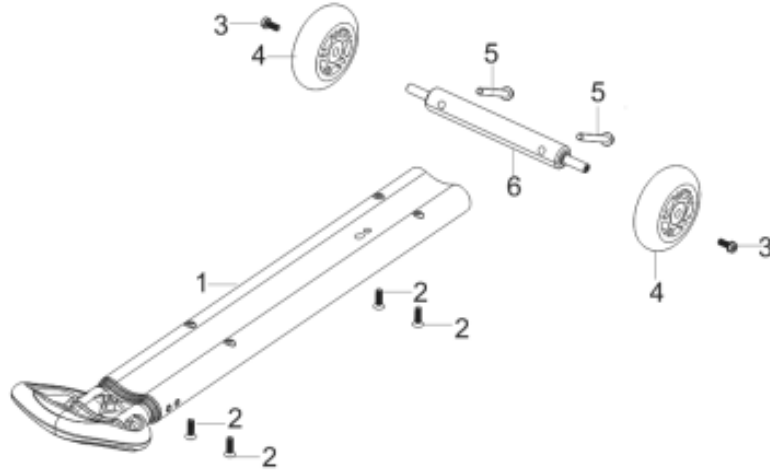

AIR CLEANER ASSEMBLY

REF #	DESCRIPTION	QTY	BE PART #
1	AIR CLEANER ASSEMBLY	1	85.571.528
2	GASKET	1	85.571.579

PARTS BREAKDOWN INVERTER GENERATOR

MODEL:N2100IG

IGNITION COIL

REF #	DESCRIPTION	QTY	BE PART #
4	IGNITION	1	85.571.529
9	IGNITION COIL	1	85.571.510

FRONT COVER ASSEMBLY

REF #	DESCRIPTION	QTY	BE PART #
1-4	CONTROL PANEL ASSEMBLY	1	85.571.552
6-18	FUEL SHUT OFF ASSEMBLY	1	85.571.553
25	RED PARALLEL SOCKET	1	85.571.589
26	BLACK PARALLEL SOCKET	1	85.571.590
28	DUPLEX SOCKET, 120V 20A HOUSEHOLD	1	85.571.592
29	DC SOCKET	1	85.571.652
30	USB SOCKET	1	85.571.653

PARTS BREAKDOWN

INVERTER GENERATOR

MODEL:N2100IG

OPTIONAL: WHEEL HANDLE ASSEMBLY

REF #	DESCRIPTION	QTY	BE PART #
1	HANDLE TUBE ASSEMBLY	1	85.571.554
3	CROSSHEAD HEADBAND BOLTS	2	85.571.555
4	WHEEL	2	
5	BOLT	2	
6	WHEEL SHAFT	1	