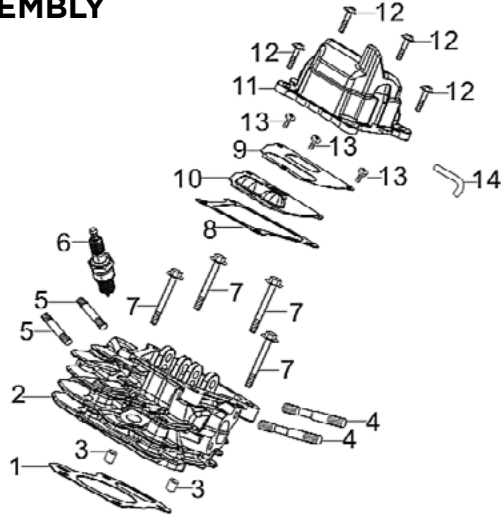

COVER

REF #	DESCRIPTION	QTY	BE PART #
1	RIGHT OUTSIDE COVER (NO DECALS)	1	85.571.534
4	LEFT OUTSIDE COVER (NO DECALS)	1	85.571.535
5	LEFT INSIDE COVER	1	85.571.537
6	RIGHT INSIDE COVER	1	85.571.536
8,12,31,32	SPARK PLUG ACCESS DOOR	1	85.571.598
20	SPILL COVER	1	85.571.599
26-28	ROBE HANDLE	1	85.571.607

PARTS BREAKDOWN INVERTER GENERATOR

MODEL:N2100IG

BOTTOM PANEL, MOUNTING BRACKET

REF #	DESCRIPTION	QTY	BE PART #
1	INVERTER MODULE	1	85.571.551
8	FRAME SHOCK ABSORBERS	3	85.571.608
12	BASE PLATE	1	85.571.609
13	FOOT	4	85.571.610
14	BOLT	4	

MUFFLER ASSEMBLY

REF #	DESCRIPTION	QTY	BE PART #
4	MUFFLER ASSEMBLY	1	85.571.580
6	GASKET	1	

PARTS BREAKDOWN INVERTER GENERATOR

MODEL:N2100IG

CYLINDER/PLUG/HEAD ASSEMBLY

REF #	DESCRIPTION	QTY	BE PART #
4	INTAKE STUDS	2	85.571.568
5	EXHAUST STUDS	2	
6	SPARK PLUG	1	85.571.522
8	CYLINDER HEAD GASKET	1	85.571.556
9-13	HEAD COVER ASSEMBLY	1	85.571.566

RECOIL ASSEMBLY

REF #	DESCRIPTION	QTY	BE PART #
1	RECOIL ASSEMBLY	1	85.571.558
4	FAN SHROUD	1	85.571.574

PARTS BREAKDOWN

INVERTER GENERATOR

MODEL:N2100IG

CARBURETOR ASSEMBLY

REF #	DESCRIPTION	QTY	BE PART #
1-7	CARBURETOR ASSEMBLY	1	85.571.557