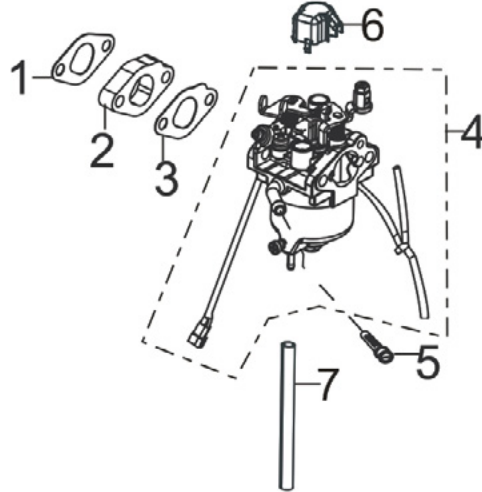

PARTS BREAKDOWN INVERTER GENERATOR

MODEL:N2100IG

BOTTOM PANEL, MOUNTING BRACKET

REF #	DESCRIPTION	QTY	BE PART #
1	INVERTER MODULE	1	85.571.551
8	FRAME SHOCK ABSORBERS	3	85.571.608
12	BASE PLATE	1	85.571.609
13	FOOT	4	85.571.610
14	BOLT	4	

MUFFLER ASSEMBLY

REF #	DESCRIPTION	QTY	BE PART #
4	MUFFLER ASSEMBLY	1	85.571.580
6	GASKET	1	

PARTS BREAKDOWN INVERTER GENERATOR

MODEL:N2100IG

CYLINDER/PLUG/HEAD ASSEMBLY

REF #	DESCRIPTION	QTY	BE PART #
4	INTAKE STUDS	2	85.571.568
5	EXHAUST STUDS	2	
6	SPARK PLUG	1	85.571.522
8	CYLINDER HEAD GASKET	1	85.571.556
9-13	HEAD COVER ASSEMBLY	1	85.571.566

RECOIL ASSEMBLY

REF #	DESCRIPTION	QTY	BE PART #
1	RECOIL ASSEMBLY	1	85.571.558
4	FAN SHROUD	1	85.571.574

PARTS BREAKDOWN

INVERTER GENERATOR

MODEL:N2100IG

CARBURETOR ASSEMBLY

REF #	DESCRIPTION	QTY	BE PART #
1-7	CARBURETOR ASSEMBLY	1	85.571.557

AIR CLEANER ASSEMBLY

REF #	DESCRIPTION	QTY	BE PART #
1	AIR CLEANER ASSEMBLY	1	85.571.528
2	GASKET	1	85.571.579

PARTS BREAKDOWN INVERTER GENERATOR

MODEL:N2100IG

IGNITION COIL

REF #	DESCRIPTION	QTY	BE PART #
4	IGNITION	1	85.571.529
9	IGNITION COIL	1	85.571.510