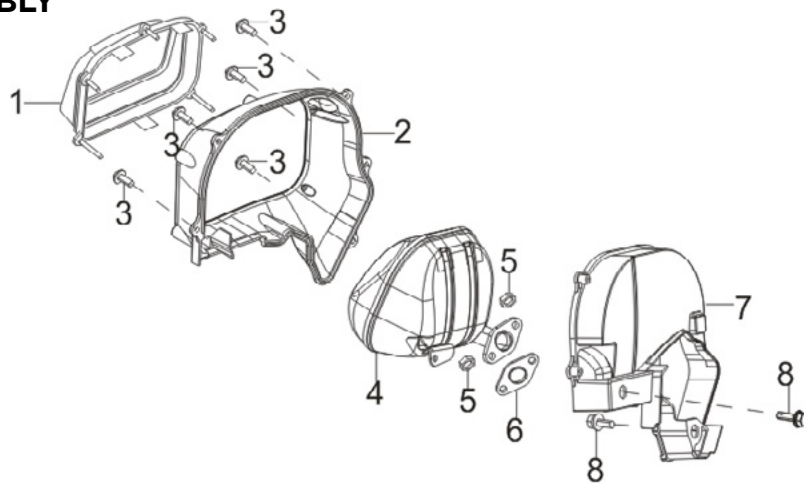

PARTS BREAKDOWN

INVERTER GENERATOR

MODEL:N2100IG

PARTS BREAKDOWN INVERTER GENERATOR

MODEL:N2100IG

FUEL TANK

REF #	DESCRIPTION	QTY	BE PART #
1,4,5	FUEL TANK ASSEMBLY	1	85.571.581
2	FUEL STRAINER	1	85.571.582
3	FUEL CAP	1	85.571.543
6-8	FUEL LINE WITH CAMPS	1	85.571.583

COVER

REF #	DESCRIPTION	QTY	BE PART #
1	RIGHT OUTSIDE COVER (NO DECALS)	1	85.571.534
4	LEFT OUTSIDE COVER (NO DECALS)	1	85.571.535
5	LEFT INSIDE COVER	1	85.571.537
6	RIGHT INSIDE COVER	1	85.571.536
8,12,31,32	SPARK PLUG ACCESS DOOR	1	85.571.598
20	SPILL COVER	1	85.571.599
26-28	ROBE HANDLE	1	85.571.607

PARTS BREAKDOWN INVERTER GENERATOR

MODEL:N2100IG

BOTTOM PANEL, MOUNTING BRACKET

REF #	DESCRIPTION	QTY	BE PART #
1	INVERTER MODULE	1	85.571.551
8	FRAME SHOCK ABSORBERS	3	85.571.608
12	BASE PLATE	1	85.571.609
13	FOOT	4	85.571.610
14	BOLT	4	

MUFFLER ASSEMBLY

REF #	DESCRIPTION	QTY	BE PART #
4	MUFFLER ASSEMBLY	1	85.571.580
6	GASKET	1	

PARTS BREAKDOWN INVERTER GENERATOR

MODEL:N2100IG

CYLINDER/PLUG/HEAD ASSEMBLY

REF #	DESCRIPTION	QTY	BE PART #
4	INTAKE STUDS	2	85.571.568
5	EXHAUST STUDS	2	
6	SPARK PLUG	1	85.571.522
8	CYLINDER HEAD GASKET	1	85.571.556
9-13	HEAD COVER ASSEMBLY	1	85.571.566