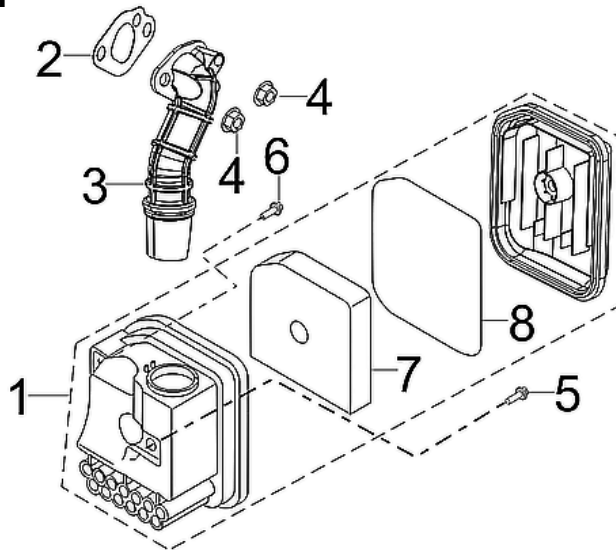

COVER

REF #	DESCRIPTION	QTY	BE PART #
1	RIGHT OUTSIDE COVER (NO DECALS)	1	85.571.534
4	LEFT OUTSIDE COVER (NO DECALS)	1	85.571.535
5	LEFT INSIDE COVER	1	85.571.537
6	RIGHT INSIDE COVER	1	85.571.536
8,12,31,32	SPARK PLUG ACCESS DOOR	1	85.571.598
20	SPILL COVER	1	85.571.599
26-28	ROBE HANDLE	1	85.571.607

MUFFLER ASSEMBLY

REF #	DESCRIPTION	QTY	BE PART #
4	MUFFLER ASSEMBLY	1	85.571.580
6	GASKET	1	

PARTS BREAKDOWN INVERTER GENERATOR

MODEL:N2100IG

CYLINDER/PLUG/HEAD ASSEMBLY

REF #	DESCRIPTION	QTY	BE PART #
4	INTAKE STUDS	2	85.571.568
5	EXHAUST STUDS	2	
6	SPARK PLUG	1	85.571.522
8	CYLINDER HEAD GASKET	1	85.571.556
9-13	HEAD COVER ASSEMBLY	1	85.571.566

RECOIL ASSEMBLY

REF #	DESCRIPTION	QTY	BE PART #
1	RECOIL ASSEMBLY	1	85.571.558
4	FAN SHROUD	1	85.571.574

PARTS BREAKDOWN

INVERTER GENERATOR

MODEL:N2100IG

CARBURETOR ASSEMBLY

REF #	DESCRIPTION	QTY	BE PART #
1-7	CARBURETOR ASSEMBLY	1	85.571.557

AIR CLEANER ASSEMBLY

REF #	DESCRIPTION	QTY	BE PART #
1	AIR CLEANER ASSEMBLY	1	85.571.528
2	GASKET	1	85.571.579

PARTS BREAKDOWN INVERTER GENERATOR

MODEL:N2100IG

IGNITION COIL

REF #	DESCRIPTION	QTY	BE PART #
4	IGNITION	1	85.571.529
9	IGNITION COIL	1	85.571.510