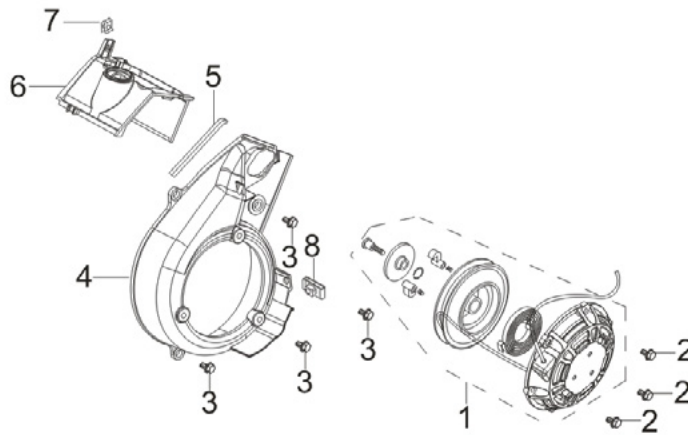

COVER

REF #	DESCRIPTION	QTY	BE PART #
1	RIGHT OUTSIDE COVER (NO DECALS)	1	85.571.534
4	LEFT OUTSIDE COVER (NO DECALS)	1	85.571.535
5	LEFT INSIDE COVER	1	85.571.537
6	RIGHT INSIDE COVER	1	85.571.536
8,12,31,32	SPARK PLUG ACCESS DOOR	1	85.571.598
20	SPILL COVER	1	85.571.599
26-28	ROBE HANDLE	1	85.571.607

PARTS BREAKDOWN INVERTER GENERATOR

MODEL:N2100IG

BOTTOM PANEL, MOUNTING BRACKET

REF #	DESCRIPTION	QTY	BE PART #
1	INVERTER MODULE	1	85.571.551
8	FRAME SHOCK ABSORBERS	3	85.571.608
12	BASE PLATE	1	85.571.609
13	FOOT	4	85.571.610
14	BOLT	4	

MUFFLER ASSEMBLY

REF #	DESCRIPTION	QTY	BE PART #
4	MUFFLER ASSEMBLY	1	85.571.580
6	GASKET	1	

PARTS BREAKDOWN INVERTER GENERATOR

MODEL:N2100IG

CYLINDER/PLUG/HEAD ASSEMBLY

REF #	DESCRIPTION	QTY	BE PART #
4	INTAKE STUDS	2	85.571.568
5	EXHAUST STUDS	2	
6	SPARK PLUG	1	85.571.522
8	CYLINDER HEAD GASKET	1	85.571.556
9-13	HEAD COVER ASSEMBLY	1	85.571.566

RECOIL ASSEMBLY

REF #	DESCRIPTION	QTY	BE PART #
1	RECOIL ASSEMBLY	1	85.571.558
4	FAN SHROUD	1	85.571.574

PARTS BREAKDOWN

INVERTER GENERATOR

MODEL:N2100IG

CARBURETOR ASSEMBLY

REF #	DESCRIPTION	QTY	BE PART #
1-7	CARBURETOR ASSEMBLY	1	85.571.557