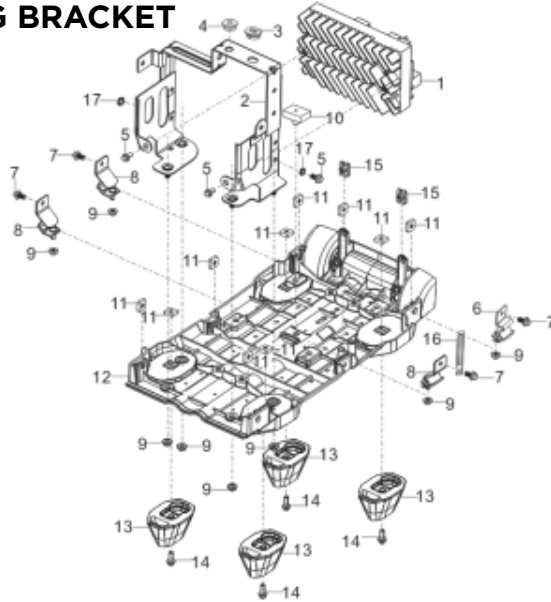

PARTS BREAKDOWN

INVERTER GENERATOR

MODEL:N2100IG

PARTS BREAKDOWN INVERTER GENERATOR

MODEL:N2100IG

FUEL TANK

REF #	DESCRIPTION	QTY	BE PART #
1,4,5	FUEL TANK ASSEMBLY	1	85.571.581
2	FUEL STRAINER	1	85.571.582
3	FUEL CAP	1	85.571.543
6-8	FUEL LINE WITH CAMPS	1	85.571.583

COVER

REF #	DESCRIPTION	QTY	BE PART #
1	RIGHT OUTSIDE COVER (NO DECALS)	1	85.571.534
4	LEFT OUTSIDE COVER (NO DECALS)	1	85.571.535
5	LEFT INSIDE COVER	1	85.571.537
6	RIGHT INSIDE COVER	1	85.571.536
8,12,31,32	SPARK PLUG ACCESS DOOR	1	85.571.598
20	SPILL COVER	1	85.571.599
26-28	ROBE HANDLE	1	85.571.607

PARTS BREAKDOWN INVERTER GENERATOR

MODEL:N2100IG

BOTTOM PANEL, MOUNTING BRACKET

REF #	DESCRIPTION	QTY	BE PART #
1	INVERTER MODULE	1	85.571.551
8	FRAME SHOCK ABSORBERS	3	85.571.608
12	BASE PLATE	1	85.571.609
13	FOOT	4	85.571.610
14	BOLT	4	

MUFFLER ASSEMBLY

REF #	DESCRIPTION	QTY	BE PART #
4	MUFFLER ASSEMBLY	1	85.571.580
6	GASKET	1	

PARTS BREAKDOWN INVERTER GENERATOR

MODEL:N2100IG

CYLINDER/PLUG/HEAD ASSEMBLY

REF #	DESCRIPTION	QTY	BE PART #
4	INTAKE STUDS	2	85.571.568
5	EXHAUST STUDS	2	
6	SPARK PLUG	1	85.571.522
8	CYLINDER HEAD GASKET	1	85.571.556
9-13	HEAD COVER ASSEMBLY	1	85.571.566