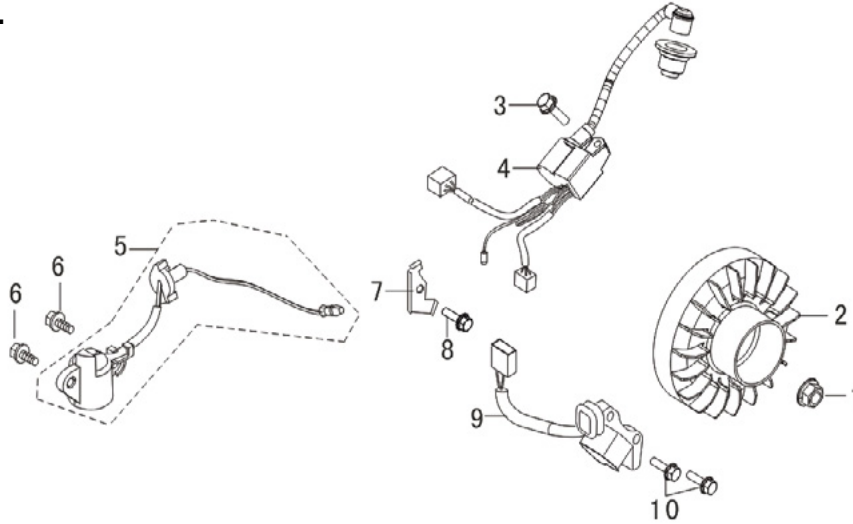

RECOIL ASSEMBLY

REF #	DESCRIPTION	QTY	BE PART #
1	RECOIL ASSEMBLY	1	85.571.558
4	FAN SHROUD	1	85.571.574

PARTS BREAKDOWN

INVERTER GENERATOR

MODEL:N2100IG

CARBURETOR ASSEMBLY

REF #	DESCRIPTION	QTY	BE PART #
1-7	CARBURETOR ASSEMBLY	1	85.571.557

AIR CLEANER ASSEMBLY

REF #	DESCRIPTION	QTY	BE PART #
1	AIR CLEANER ASSEMBLY	1	85.571.528
2	GASKET	1	85.571.579

PARTS BREAKDOWN INVERTER GENERATOR

MODEL:N2100IG

IGNITION COIL

REF #	DESCRIPTION	QTY	BE PART #
4	IGNITION	1	85.571.529
9	IGNITION COIL	1	85.571.510

FRONT COVER ASSEMBLY

REF #	DESCRIPTION	QTY	BE PART #
1-4	CONTROL PANEL ASSEMBLY	1	85.571.552
6-18	FUEL SHUT OFF ASSEMBLY	1	85.571.553
25	RED PARALLEL SOCKET	1	85.571.589
26	BLACK PARALLEL SOCKET	1	85.571.590
28	DUPLEX SOCKET, 120V 20A HOUSEHOLD	1	85.571.592
29	DC SOCKET	1	85.571.652
30	USB SOCKET	1	85.571.653

PARTS BREAKDOWN

INVERTER GENERATOR

MODEL:N2100IG

OPTIONAL: WHEEL HANDLE ASSEMBLY

REF #	DESCRIPTION	QTY	BE PART #
1	HANDLE TUBE ASSEMBLY	1	85.571.554
3	CROSSHEAD HEADBAND BOLTS	2	85.571.555
4	WHEEL	2	
5	BOLT	2	
6	WHEEL SHAFT	1	