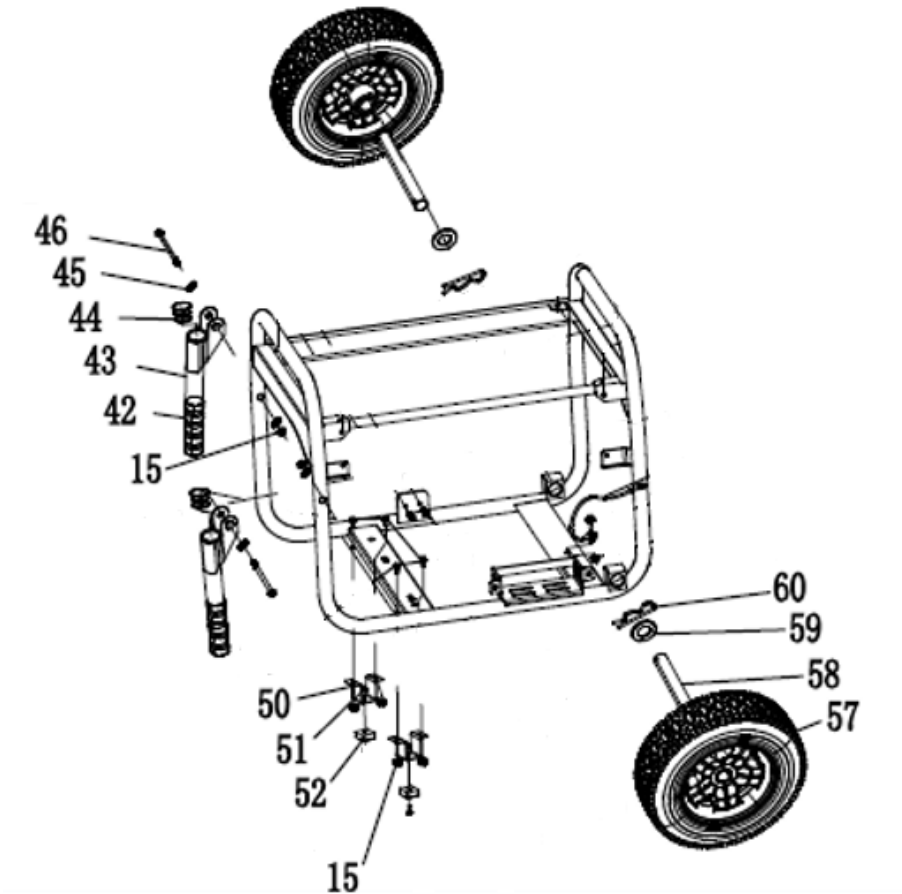

# PARTS BREAKDOWN GENERATOR

MODEL:N12000ES

---

## WHEEL, FOOT, AND HANDLE KIT

REF #	DESCRIPTION	QTY	BE PART #
15	FLANGE BOLT	2	85.573.105
42	HANDLE COVER	2	
43	HANDLE	2	
44	HANDLE DRAIN PLUG	2	
45	GASKET	4	
46	FLANGE BOLT	2	
50	BRACKET	2	
51	NUT	3	
52	VIBRATION DAMPING PADS	2	
57	WHEELS ASSEMBLY	2	
58	AXLE	2	
59	FLAT WASHER	2	
60	LOCATING PIN	2	

## ALTERNATOR

REF #	DESCRIPTION	QTY	BE PART #
5	CARBON BRUSH	1	85.573.101
13	ALTERNATOR BRACKET	1	85.573.102