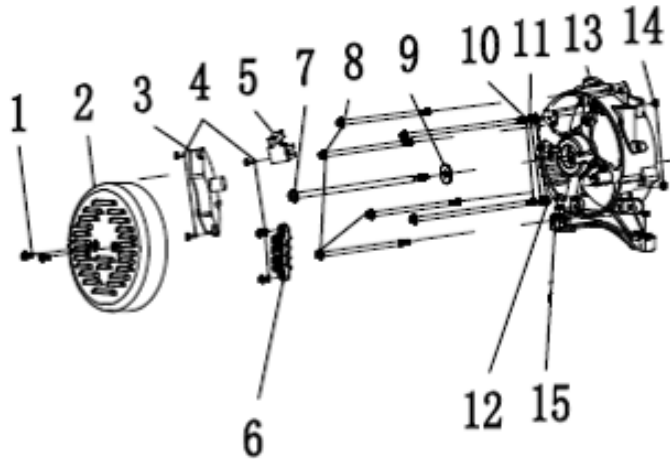

PARTS BREAKDOWN GENERATOR

MODEL:N12000ES

ALTERNATOR

REF #	DESCRIPTION	QTY	BE PART #
5	CARBON BRUSH	1	85.573.101
13	ALTERNATOR BRACKET	1	85.573.102