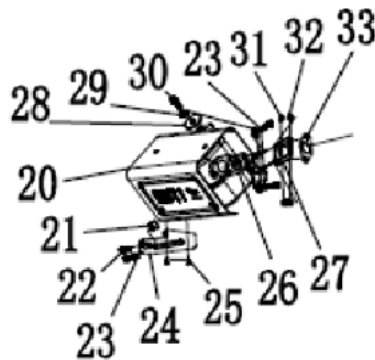

MUFFLER

REF #	DESCRIPTION	QTY	BE PART #
20	MUFFLER BODY	1	85.573.103
21	BUSHING	1	
22	BOLT	2	
23	BOLT	3	
24	BRACKET	1	
25	BOLT	2	
26	GASKET	2	
27	CONNECTING PIPE	1	
28	FLAT WASHER	1	
29	SPRING WASHER	3	
30	FLANGE BOLT	1	
31	NUT	2	
32	SPRING WASHER	2	
33	GASKET	1