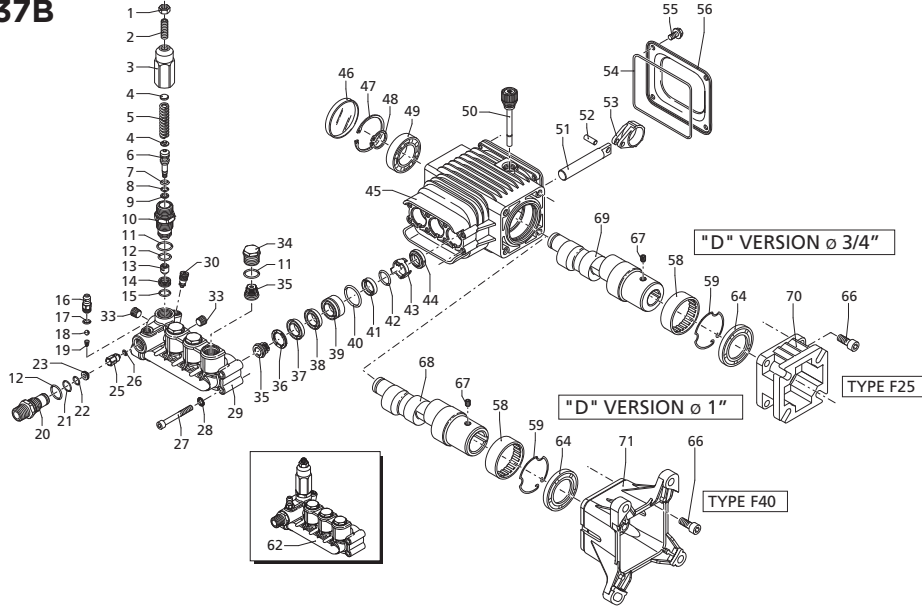

PARTS BREAKDOWN

PRESSURE WASHER

MODEL:MN4015RA

PUMP: 85.129.037B

Repair Kits

Pos	Code	Description	Qty.	Pos	Code	Description	Qty.	Pos	Code	Description	Qty.
1	1980300	Nut M6	1	40	770260	O-Ring ø23.52x1.78	3	<i>OIL CAPACITY - 16 oz</i>			
2	2760420	Grub screw M6x12	1	41	1260440	Gasket	3				
3	1980540	Unloader knob	1	42	640070	O-Ring ø13.95x2.62	3	Legend			
4	1980220	Spring plate	2	43	2760310	Spacer	3				
5	2760410	Spring	1	44	1260460	Oil seal	3	ø 15	ø 15	ø 15	ø 15
6	2760400	Valve piston	1	45	2760010	Pump body	1	For ▽	For □	For ▲	For □
7	2260100	O-Ring ø6.02x2.62	1	46	1266740	Bearing cap	1	RSV2.5G25	RSV3G25	RSV3.5G35	RSV4G30
8	660190	O-Ring ø6.07x1.78	1	47	1260790	Circlip ø52	1				
9	2760210	Ring	1	48	1780550	Snap ring	1		For ○		
10	2760050	Piston guide	1	49	2760340	Bearing	1	RSV3G30			For ■
11	1200690	O-Ring ø15.6x1.78	4	50	880130	Oil cap	1				RSV4G35
12	394280	O-Ring ø12.42x1.78	2	51	2760040	Piston	3		For ●		RSV4G40
13	2260070	By-pass jet	1	52	1780050	Piston pin	3		RSV3G35		
14	2760090	Seat	1	53	1780040	Con rod Aluminum	3				
15	770140	O-Ring ø11.11x1.78	1	54	1780710	Con rod Bronze	3				
16	1982520	Hose nipple	1	55	802190	Bolt M6x12	4				
18	1250280	Ball	1	56	2760110	Rear cover	1				
19	1560520	Spring	1	57	2760350	Bearing	1				
20	2760230	Detergent injector 3/8" G	1	58	1321190	Bearing	1				
21	2760270	O-Ring ø12x1	1	59	1321080	Snap ring	1				
22	1470210	O-Ring ø9x1	1	62	2769201	Complete pump head w/o EZ start	1				
23	2760120	Injector insert	1	62	2769209	Complete pump head EZ-start	1				
25	2760130	Jet	1	64	480671	Oil seal	1				
26	1460430	O-Ring ø4x2.5	1	66	180030	Bolt M8x20	4				
27	801080	Bolt M6x50	8	67	820440	Set screw M6	1				
28	1381550	Lockwasher	8	68	1780340	Hollow shaft ø1"	1				
29	2760020	Head - w/o EZ-start	1	68	1780920	Hollow shaft ø1"	1				
30	2760630	EZ-start plug	1	68	1780330	Hollow shaft ø1"	1				
33	2760260	Plug 1/4" G	2	69	1780590	Hollow shaft ø3/4"	1				
34	2760180	Plug	3	70	1780600	Hollow shaft ø3/4"	1				
35	2769050	Complete valve	6	71	1780580	Flange F25	1				
36	2760220	Support ring	3	71	2760290	Flange F40	1				
37	1342761	Gasket	3		AR64516	Oil	1				
38	1981580	Ring	1								
39	1981570	Piston guide	3								

Special Note:
Kit #42369
Complete unloader w/seat for pumps over 3200 PSI