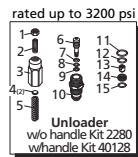

***CHECK POWEREASE 420 ENGINE BREAKDOWN FOR ENGINE PARTS**

PARTS BREAKDOWN

PRESSURE WASHER

MODEL:MN4015RA

PUMP: 85.129.037B

Repair Kits

Pos	Code	Description	Qty.	Pos	Code	Description	Qty.	Pos	Code	Description	Qty.
1	1980300	Nut M6	1	40	770260	O-Ring ø23.52x1.78	3	<i>OIL CAPACITY - 16 oz</i>			
2	2760420	Grub screw M6x12	1	41	1260440	Gasket	3				
3	1980540	Unloader knob	1	42	640070	O-Ring ø13.95x2.62	3	Legend			
4	1980220	Spring plate	2	43	2760310	Spacer	3				
5	2760410	Spring	1	44	1260460	Oil seal	3	ø 15	ø 15	ø 15	ø 15
6	2760400	Valve piston	1	45	2760010	Pump body	1	For ▽	For □	For ▲	For □
7	2260100	O-Ring ø6.02x2.62	1	46	1266740	Bearing cap	1	RSV2.5G25	RSV3G25	RSV3.5G35	RSV4G30
8	660190	O-Ring ø6.07x1.78	1	47	1260790	Circlip ø52	1				
9	2760210	Ring	1	48	1780550	Snap ring	1		For ○		
10	2760050	Piston guide	1	49	2760340	Bearing	1	RSV3G30			For ■
11	1200690	O-Ring ø15.6x1.78	4	50	880130	Oil cap	1				RSV4G35
12	394280	O-Ring ø12.42x1.78	2	51	2760040	Piston	3		For ●		RSV4G40
13	2260070	By-pass jet	1	52	1780050	Piston pin	3		RSV3G35		
14	2760090	Seat	1	53	1780040	Con rod Aluminum	3				
15	770140	O-Ring ø11.11x1.78	1	54	1780710	Con rod Bronze	3				
16	1982520	Hose nipple	1	55	802190	Bolt M6x12	4				
18	1250280	Ball	1	56	2760110	Rear cover	1				
19	1560520	Spring	1	57	2760350	Bearing	1				
20	2760230	Detergent injector 3/8" G	1	58	1321190	Bearing	1				
21	2760270	O-Ring ø12x1	1	59	1321080	Snap ring	1				
22	1470210	O-Ring ø9x1	1	62	2769201	Complete pump head w/o EZ start	1				
23	2760120	Injector insert	1	62	2769209	Complete pump head EZ-start	1				
25	2760130	Jet	1	64	480671	Oil seal	1				
26	1460430	O-Ring ø4x2.5	1	66	180030	Bolt M8x20	4				
27	801080	Bolt M6x50	8	67	820440	Set screw M6	1				
28	1381550	Lockwasher	8	68	1780340	Hollow shaft ø1"	1				
29	2760020	Head - w/o EZ-start	1	68	1780920	Hollow shaft ø1"	1				
30	2760630	EZ-start plug	1	68	1780330	Hollow shaft ø1"	1				
33	2760260	Plug 1/4" G	2	69	1780590	Hollow shaft ø3/4"	1				
34	2760180	Plug	3	70	1780600	Hollow shaft ø3/4"	1				
35	2769050	Complete valve	6	71	1780580	Flange F25	1				
36	2760220	Support ring	3	71	2760290	Flange F40	1				
37	1342761	Gasket	3		AR64516	Oil	1				
38	1981580	Ring	1								
39	1981570	Piston guide	3								