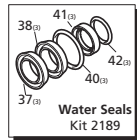

***CHECK POWEREASE 420 ENGINE BREAKDOWN FOR ENGINE PARTS**

PARTS BREAKDOWN

PRESSURE WASHER

MODEL:MN4015RA

PUMP: 85.129.037B

Repair Kits

Pos	Code	Description	Qty.	Pos	Code	Description	Qty.	Pos	Code	Description	Qty.
1	1980300	Nut M6	1	40	770260	O-Ring ø23.52x1.78	3	<i>OIL CAPACITY - 16 oz</i>			
2	2760420	Grub screw M6x12	1	41	1260440	Gasket	3				
3	1980540	Unloader knob	1	42	640070	O-Ring ø13.95x2.62	3	Legend			
4	1980220	Spring plate	2	43	2760310	Spacer	3				
5	2760410	Spring	1	44	1260460	Oil seal	3	ø 15	ø 15	ø 15	ø 15
6	2760400	Valve piston	1	45	2760010	Pump body	1	For ▽	For □	For ▲	For □
7	2260100	O-Ring ø6.02x2.62	1	46	1266740	Bearing cap	1	RSV2.5G25	RSV3G25	RSV3.5G35	RSV4G30
8	660190	O-Ring ø6.07x1.78	1	47	1260790	Circlip ø52	1				
9	2760210	Ring	1	48	1780550	Snap ring	1		For ○		
10	2760050	Piston guide	1	49	2760340	Bearing	1	RSV3G30			For ■
11	1200690	O-Ring ø15.6x1.78	4	50	880130	Oil cap	1				RSV4G35
12	394280	O-Ring ø12.42x1.78	2	51	2760040	Piston	3		For ●		RSV4G40
13	2260070	By-pass jet	1	52	1780050	Piston pin	3		RSV3G35		
14	2760090	Seat	1	53	1780040	Con rod Aluminum	3				
15	770140	O-Ring ø11.11x1.78	1	54	1780710	Con rod Bronze	3				
16	1982520	Hose nipple	1	55	802190	Bolt M6x12	4				
18	1250280	Ball	1	56	2760110	Rear cover	1				
19	1560520	Spring	1	57	2760350	Bearing	1				
20	2760230	Detergent injector 3/8" G	1	58	1321190	Bearing	1				
21	2760270	O-Ring ø12x1	1	59	1321080	Snap ring	1				
22	1470210	O-Ring ø9x1	1	62	2769201	Complete pump head w/o EZ start	1				
23	2760120	Injector insert	1	62	2769209	Complete pump head EZ-start	1				
25	2760130	Jet	1	64	480671	Oil seal	1				
26	1460430	O-Ring ø4x2.5	1	66	180030	Bolt M8x20	4				
27	801080	Bolt M6x50	8	67	820440	Set screw M6	1				
28	1381550	Lockwasher	8	68	1780340	Hollow shaft ø1"	1				
29	2760020	Head - w/o EZ-start	1	68	1780920	Hollow shaft ø1"	1				
30	2760630	EZ-start plug	1	68	1780330	Hollow shaft ø1"	1				
33	2760260	Plug 1/4" G	2	69	1780590	Hollow shaft ø3/4"	1				
34	2760180	Plug	3	70	1780600	Hollow shaft ø3/4"	1				
35	2769050	Complete valve	6	71	1780580	Flange F25	1				
36	2760220	Support ring	3	71	2760290	Flange F40	1				
37	1342761	Gasket	3		AR64516	Oil	1				
38	1981580	Ring	1								
39	1981570	Piston guide	3								