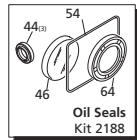

***CHECK POWEREASE 420 ENGINE BREAKDOWN FOR ENGINE PARTS**

PARTS BREAKDOWN

PRESSURE WASHER

MODEL:MN4015RA

PUMP: 85.129.037B

Repair Kits

Pos	Code	Description	Qty.	Pos	Code	Description	Qty.	Pos	Code	Description	Qty.
1	1980300	Nut M6	1	40	770260	O-Ring ø23.52x1.78	3	<i>OIL CAPACITY - 16 oz</i>			
2	2760420	Grub screw M6x12	1	41	1260440	Gasket	3				
3	1980540	Unloader knob	1	42	640070	O-Ring ø13.95x2.62	3	Legend			
4	1980220	Spring plate	2	43	2760310	Spacer	3				
5	2760410	Spring	1	44	1260460	Oil seal	3	ø 15	ø 15	ø 15	ø 15
6	2760400	Valve piston	1	45	2760010	Pump body	1	For ▽	For □	For ▲	For □
7	2260100	O-Ring ø6.02x2.62	1	46	1266740	Bearing cap	1	RSV2.5G25	RSV3G25	RSV3.5G35	RSV4G30
8	660190	O-Ring ø6.07x1.78	1	47	1260790	Circlip ø52	1				
9	2760210	Ring	1	48	1780550	Snap ring	1		For ○		
10	2760050	Piston guide	1	49	2760340	Bearing	1	RSV3G30			For ■
11	1200690	O-Ring ø15.6x1.78	4	50	880130	Oil cap	1				RSV4G35
12	394280	O-Ring ø12.42x1.78	2	51	2760040	Piston	3		For ●		RSV4G40
13	2260070	By-pass jet	1	52	1780050	Piston pin	3		RSV3G35		
14	2760090	Seat	1	53	1780040	Con rod Aluminum	3				
15	770140	O-Ring ø11.11x1.78	1	54	1780710	Con rod Bronze	3				
16	1982520	Hose nipple	1	55	802190	Bolt M6x12	4				
18	1250280	Ball	1	56	2760110	Rear cover	1				
19	1560520	Spring	1	57	2760350	Bearing	1				
20	2760230	Detergent injector 3/8" G	1	58	1321190	Bearing	1				
21	2760270	O-Ring ø12x1	1	59	1321080	Snap ring	1				
22	1470210	O-Ring ø9x1	1	62	2769201	Complete pump head w/o EZ start	1				
23	2760120	Injector insert	1	62	2769209	Complete pump head EZ-start	1				
25	2760130	Jet	1	64	480671	Oil seal	1				
26	1460430	O-Ring ø4x2.5	1	66	180030	Bolt M8x20	4				
27	801080	Bolt M6x50	8	67	820440	Set screw M6	1				
28	1381550	Lockwasher	8	68	1780340	Hollow shaft ø1"	1				
29	2760020	Head - w/o EZ-start	1	68	1780920	Hollow shaft ø1"	1				
30	2760630	EZ-start plug	1	68	1780330	Hollow shaft ø1"	1				
33	2760260	Plug 1/4" G	2	69	1780590	Hollow shaft ø3/4"	1				
34	2760180	Plug	3	70	1780600	Hollow shaft ø3/4"	1				
35	2769050	Complete valve	6	71	1780580	Flange F25	1				
36	2760220	Support ring	3	71	2760290	Flange F40	1				
37	1342761	Gasket	3		AR64516	Oil	1				
38	1981580	Ring	1								
39	1981570	Piston guide	3								