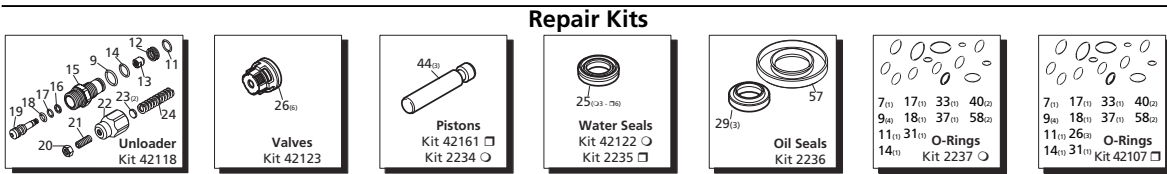

85.129.035: Circa 2015-CURRENT

This pump DOES NOT HAVE an oil sight gauge and the water inlet and outlet on the SAME SIDE of the brass head of the pump.

Pos	Code	Description	Qty.	Pos	Code	Description	Qty.	Special Parts / Kits		
1	800220	Head bolt M8x45	(221 in/lbs) 3	37	1460430	O-Ring ø4x2.5	1	Code	Description	Qty.
2	2840860	Pump head	□ 1	38	2849004	Jet	1	2841340	3/8 Quick Connect Outlet	1
2	2840660	Pump head	○ 1	39	1343580	Spring	1	42125	Chemical Injection Kit	1
6	2840830	Plug	1	40	800560	O-Ring ø8.73x1.78	2			
7	600180	O-Ring ø7.66x1.78	1	41	2840340	Detergent injector	1			
8	2840130	Plug	(221 in/lbs) 3	42	2840270	Suction fitting 3/4" NH	1			
8	2841530	Plug - Aluminum	(221 in/lbs) 3	43	2840390	Suction fitting	1			
9	2841520	O-Ring ø14x1.7	4	44	1266330	Filter	1			
10	2849050	Complete valve	6	46	2840400	Outlet fitting	1			
11	1470210	O-Ring ø9x1	1	48	2840060	Spring	3			
12	2840770	Seat	1	49	2840530	Piston	○ 3			
13	2840760	By-pass jet	1	49	2840040	Piston	□ 3			
14	820510	O-Ring ø10.82x1.78	1	50	2840050	Ring	3			
15	2840750	Piston guide	1	51	1980130	Thrust washer	1			
16	2760210	Ring	1	52	1980250	Bushing	1			
17	660190	O-Ring ø6.07x1.78	1	53	1980240	Thrust washer	1			
18	2260100	O-Ring ø6.02x2.62	1	54	2840900	Hollow shaft	○ 1			
19	2760400	Piston	1	54	2840730	Hollow shaft	□ 1			
20	1980300	Nut M6	1	55	161060	Bearing	1			
21	392840	Grub screw M6x16	1	56	161050	Circlip øi72	1			
22	2760480	Handle insert	1	57	2840310	Seal	1			
23	1980220	Plate spring	2	58	2840890	O-Ring ø14x2	2			
24	2760410	Spring	1	59	2840840	Plug (EZ start pump only)	1			
25	2200141	Gasket	3 or 6	60	480650	Washer (EZ start pump only)	1			
26	770590	O-Ring ø23.52x1.78	□ 3	61	2840441	Seat (EZ start pump only)	1			
27	2840561	Bushing - Plastic	○ 3	62	2840450	Spring (EZ start pump only)	1			
27	2840090	Bushing - Brass	○ 3	63	1060100	Ball (EZ start pump only)	1			
27	2840550	Bushing - 2 pc brass	□ 3							
28	2840540	Bushing - 2 pc brass	□ 3							
29	1683500	Oil seal	3							
30	2840230	Housing	1							
31	480560	O-Ring ø6.75x1.78	1							
32	2840710	Oil plug	1							
33	480480	O-Ring ø4.48x1.78	2							
34	1982520	Hose nipple	1							
35	1250280	Ball	1							
36	1660520	Spring	1							
								Legend ø 12 ø 12 For ○ For □ RMV2G20 RMV2.5G25D RMV2G25 RMV2.5G27D RMV2G23B RMV2.5G30D		
								AR64545 Oil OIL CAPACITY - 2.2 OZ