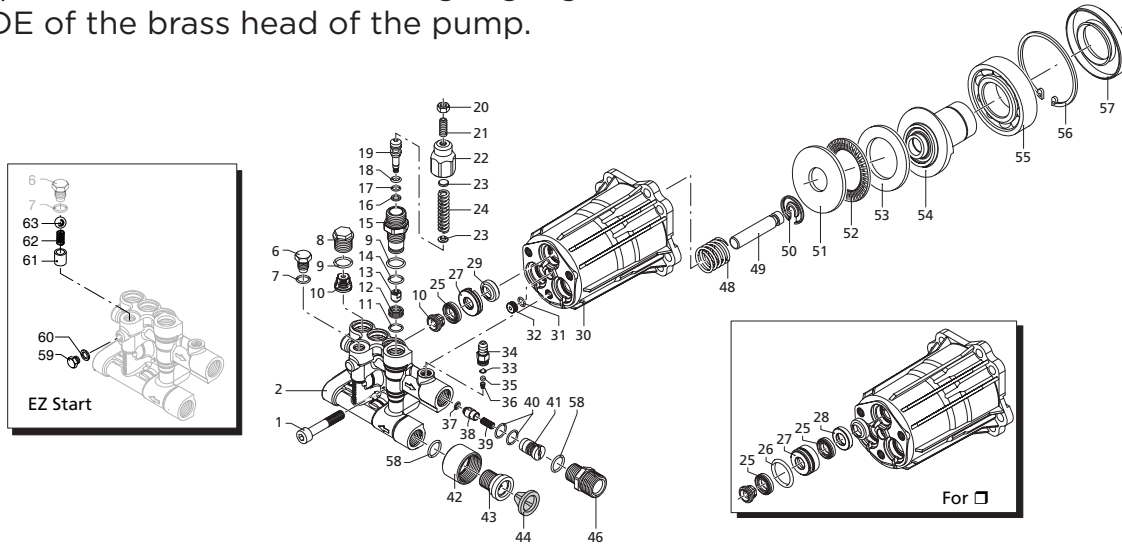

85.129.035: Circa 2015-CURRENT

This pump DOES NOT HAVE an oil sight gauge and the water inlet and outlet on the SAME SIDE of the brass head of the pump.

Pos	Code	Description	Qty.	Pos	Code	Description	Qty.	Special Parts / Kits		
1	800220	Head bolt M8x45	(221 in/lbs) 3	37	1460430	O-Ring ø4x2.5	1	Code	Description	Qty.
2	2840860	Pump head	□ 1	38	2849004	Jet	1	2841340	3/8 Quick Connect Outlet	1
2	2840660	Pump head	○ 1	39	1343580	Spring	1	42125	Chemical Injection Kit	1
6	2840830	Plug	1	40	800560	O-Ring ø8.73x1.78	2			
7	600180	O-Ring ø7.66x1.78	1	41	2840340	Detergent injector	1			
8	2840130	Plug	(221 in/lbs) 3	42	2840270	Suction fitting 3/4" NH	1			
8	2841530	Plug - Aluminum	(221 in/lbs) 3	43	2840390	Suction fitting	1			
9	2841520	O-Ring ø14x1.7	4	44	1266330	Filter	1			
10	2849050	Complete valve	6	46	2840400	Outlet fitting	1			
11	1470210	O-Ring ø9x1	1	48	2840060	Spring	3			
12	2840770	Seat	1	49	2840530	Piston	○ 3			
13	2840760	By-pass jet	1	49	2840040	Piston	□ 3			
14	820510	O-Ring ø10.82x1.78	1	50	2840050	Ring	3			
15	2840750	Piston guide	1	51	1980130	Thrust washer	1			
16	2760210	Ring	1	52	1980250	Bushing	1			
17	660190	O-Ring ø6.07x1.78	1	53	1980240	Thrust washer	1			
18	2260100	O-Ring ø6.02x2.62	1	54	2840900	Hollow shaft	○ 1			
19	2760400	Piston	1	54	2840730	Hollow shaft	□ 1			
20	1980300	Nut M6	1	55	161060	Bearing	1			
21	392840	Grub screw M6x16	1	56	161050	Circlip øi72	1			
22	2760480	Handle insert	1	57	2840310	Seal	1			
23	1980220	Plate spring	2	58	2840890	O-Ring ø14x2	2			
24	2760410	Spring	1	59	2840840	Plug (EZ start pump only)	1			
25	2200141	Gasket	3 or 6	60	480650	Washer (EZ start pump only)	1			
26	770590	O-Ring ø23.52x1.78	□ 3	61	2840441	Seat (EZ start pump only)	1			
27	2840561	Bushing - Plastic	○ 3	62	2840450	Spring (EZ start pump only)	1			
27	2840090	Bushing - Brass	○ 3	63	1060100	Ball (EZ start pump only)	1			
27	2840550	Bushing - 2 pc brass	□ 3							
28	2840540	Bushing - 2 pc brass	□ 3							
29	1683500	Oil seal	3							
30	2840230	Housing	1							
31	480560	O-Ring ø6.75x1.78	1							
32	2840710	Oil plug	1							
33	480480	O-Ring ø4.48x1.78	2							
34	1982520	Hose nipple	1							
35	1250280	Ball	1							
36	1660520	Spring	1							
								Legend ø 12 ø 12 For ○ For □ RMV2G20 RMV2.5G25D RMV2G25 RMV2.5G27D RMV2G23B RMV2.5G30D		
								AR64545 Oil OIL CAPACITY - 2.2 OZ		