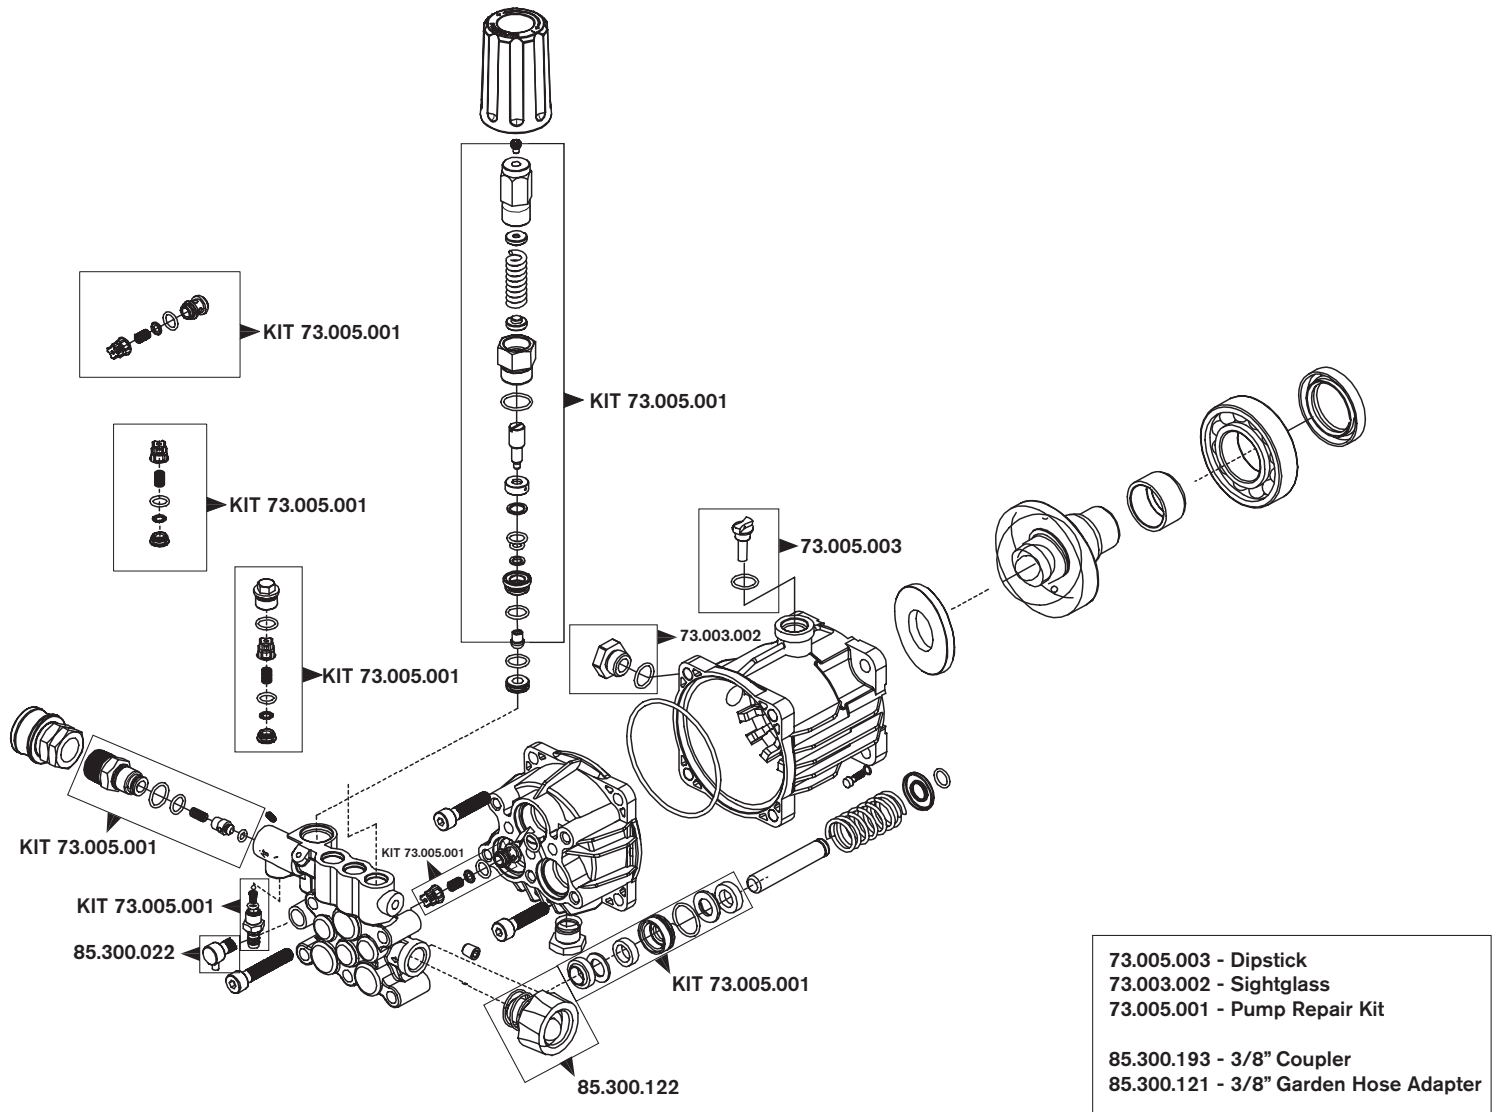

RX705: Circa 2006-2010 - NO LONGER AVAILABLE

This pump HAS an oil sight gauge and the water inlet and outlet on the OPPOSITE SIDES of the brass head of the pump.