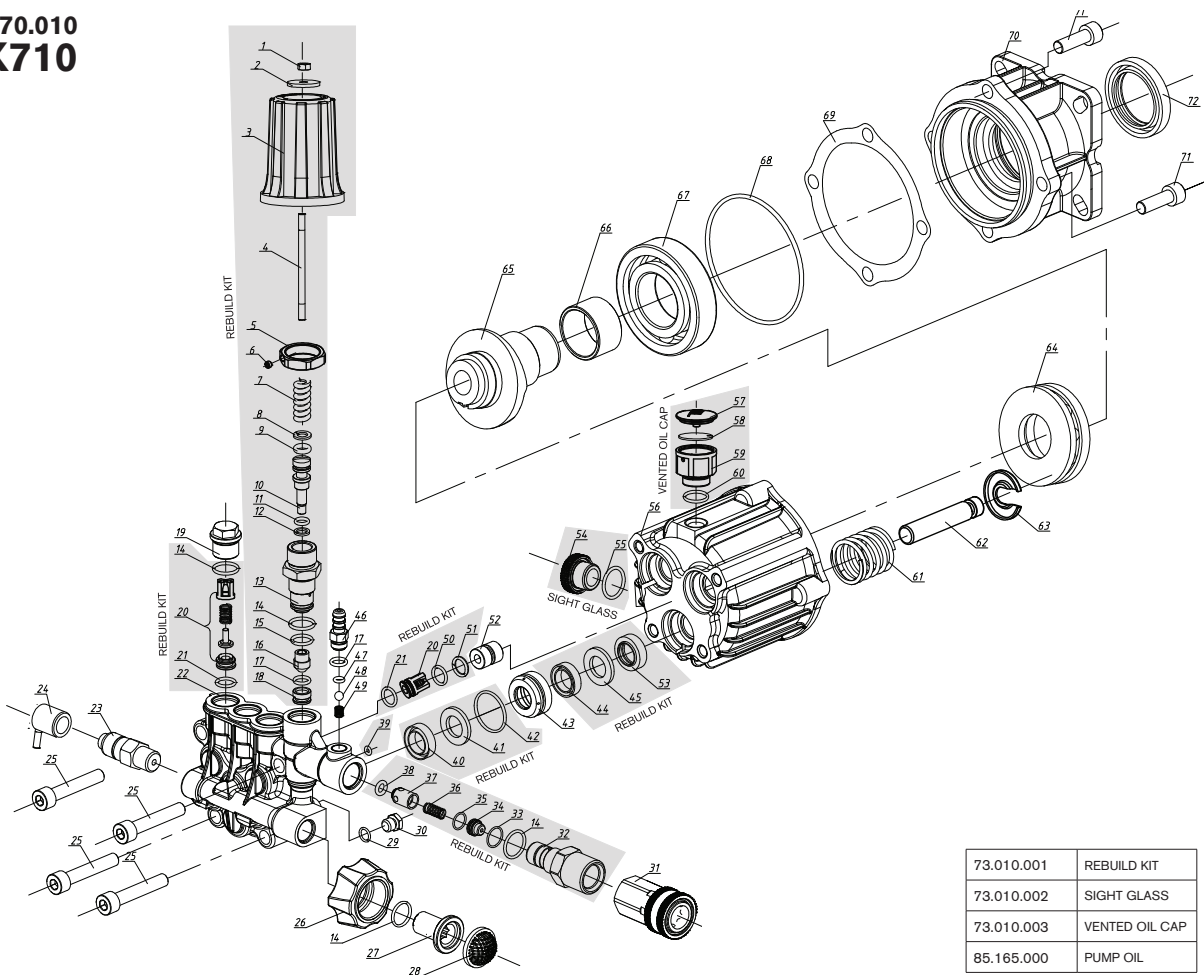

PARTS BREAKDOWN

PRESSURE WASHER

MODEL:MN317RX

RX710: Circa 2010-2014 - NO LONGER AVAILABLE

This pump HAS an oil sight gauge and the water inlet and outlet on the SAME SIDE of the brass head of the pump.

85.170.010
RX710

73.010.001	REBUILD KIT
73.010.002	SIGHT GLASS
73.010.003	VENTED OIL CAP
85.165.000	PUMP OIL