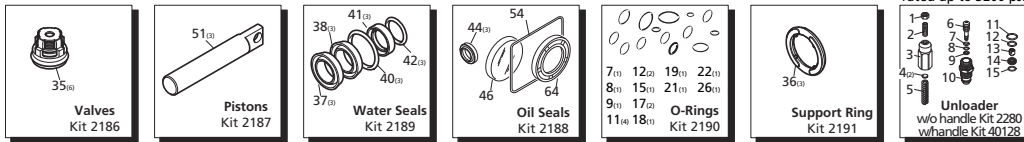

***CHECK WITH HONDA FOR ENGINE BREAKDOWN AND PARTS**

PARTS BREAKDOWN

PRESSURE WASHER

MODEL:MN2565HA

PUMP: 85.129.085B

Repair Kits

Pos	Code	Description	Qty.	Pos	Code	Description	Qty.	Pos	Code	Description	Qty.
1	1980300	Nut M6	1	40	770260	O-Ring ø23.52x1.78	3	<i>OIL CAPACITY - 16 oz</i>			
2	2760420	Grub screw M6x12	1	41	1260440	Gasket	3	Legend			
3	1980540	Unloader knob	1	42	640070	O-Ring ø13.95x2.62	3	ø 15	ø 15	ø 15	ø 15
4	1980220	Spring plate	2	43	2760310	Spacer	3	For ✓	For ☒	For ▲	For □
5	2760410	Spring	1	44	1260460	Oil seal	3	RSV2.5G25	RSV3G25	RSV3.5G35	RSV4G30
6	2760400	Valve piston	1	45	2760010	Pump body	1	For ○			
7	2260100	O-Ring ø6.02x2.62	1	46	1266740	Bearing cap	1	RSV3G30			For ■
8	660190	O-Ring ø6.07x1.78	1	47	1260790	Circlip ø1.52	1	For ●			
9	2760210	Ring	1	48	1780550	Snap ring	1	RSV3G35			
10	2760050	Piston guide	1	49	2760340	Bearing	1	Special Note: Kit #42369 Complete unloader w/seat for pumps over 3200 PSI			
11	1200690	O-Ring ø15.6x1.78	4	50	880130	Oil cap	1				
12	394280	O-Ring ø12.42x1.78	2	51	2760040	Piston	3				
13	2260070	By-pass jet	1	52	1780050	Piston pin	3				
14	2760090	Seat	1	53	1780040	Con rod Aluminum	3				
15	770140	O-Ring ø11.11x1.78	1	54	1780710	Con rod Bronze	3				
16	1982520	Hose nipple	1	55	2760280	O-Ring ø101.27x2.62	1				
18	1250280	Ball	1	56	802190	Bolt M6x12	4				
19	1560520	Spring	1	57	2760110	Rear cover	1				
20	2760230	Detergent injector 3/8" G	1	58	2760350	Bearing	1				
21	2760270	O-Ring ø12x1	1	59	1321190	Bearing	1				
22	1470210	O-Ring ø9x1	1	60	1321080	Snap ring	1				
23	2760120	Injector insert	1	61	2769201	Complete pump head w/o EZ start	1				
25	2760130	Jet	1	62	2769209	Complete pump head EZ-start	1				
26	1460430	O-Ring ø4x2.5	1	63	480671	Oil seal	1				
27	801080	Bolt M6x50	8	64	180030	Bolt M8x20	4				
28	1381550	Lockwasher	8	65	820440	Set screw M6	1				
29	2760020	Head - w/o EZ-start	1	66	1780340	Hollow shaft ø1"	1				
30	2761050	Head - Bare EZ-start	1	67	1780920	Hollow shaft ø1"	1				
31	2760330	Head - Bare w/o EZ-start	1	68	1780330	Hollow shaft ø1"	1				
32	2760630	EZ-start plug	1	69	1780590	Hollow shaft ø3/4" 3GPM #9	1				
33	2760260	Plug 1/4" G	2	70	1780600	Hollow shaft ø3/4" 2.5GPM #10	1				
34	2760180	Plug	3	71	1780580	Flange F25	1				
35	2769050	Complete valve	6		2760290	Flange F40	1				
36	2760220	Support ring	3		AR64516	Oil	1				
37	1342761	Gasket	3								
38	1981580	Ring	1								
39	1981570	Piston guide	3								