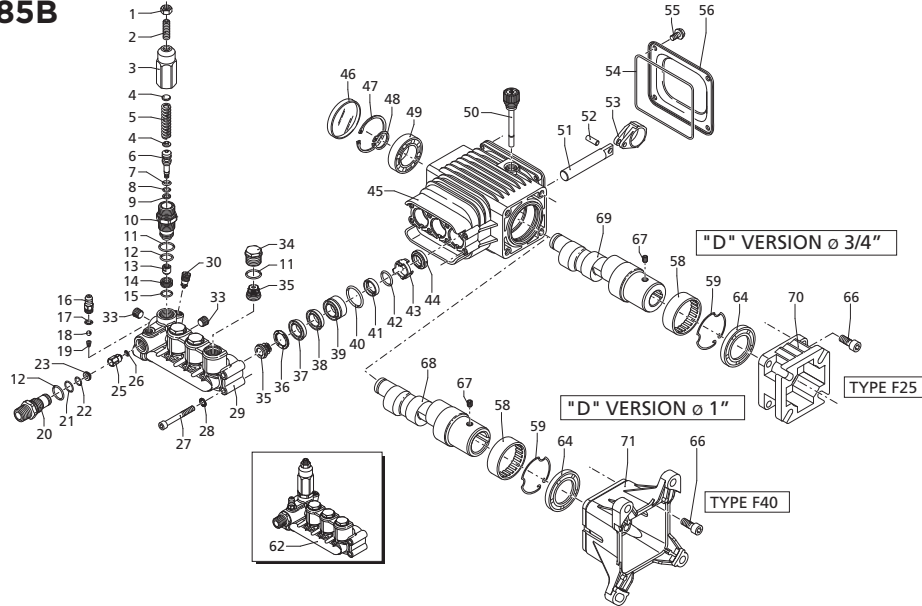

PARTS BREAKDOWN

PRESSURE WASHER

MODEL:MN2565HA

PUMP: 85.129.085B