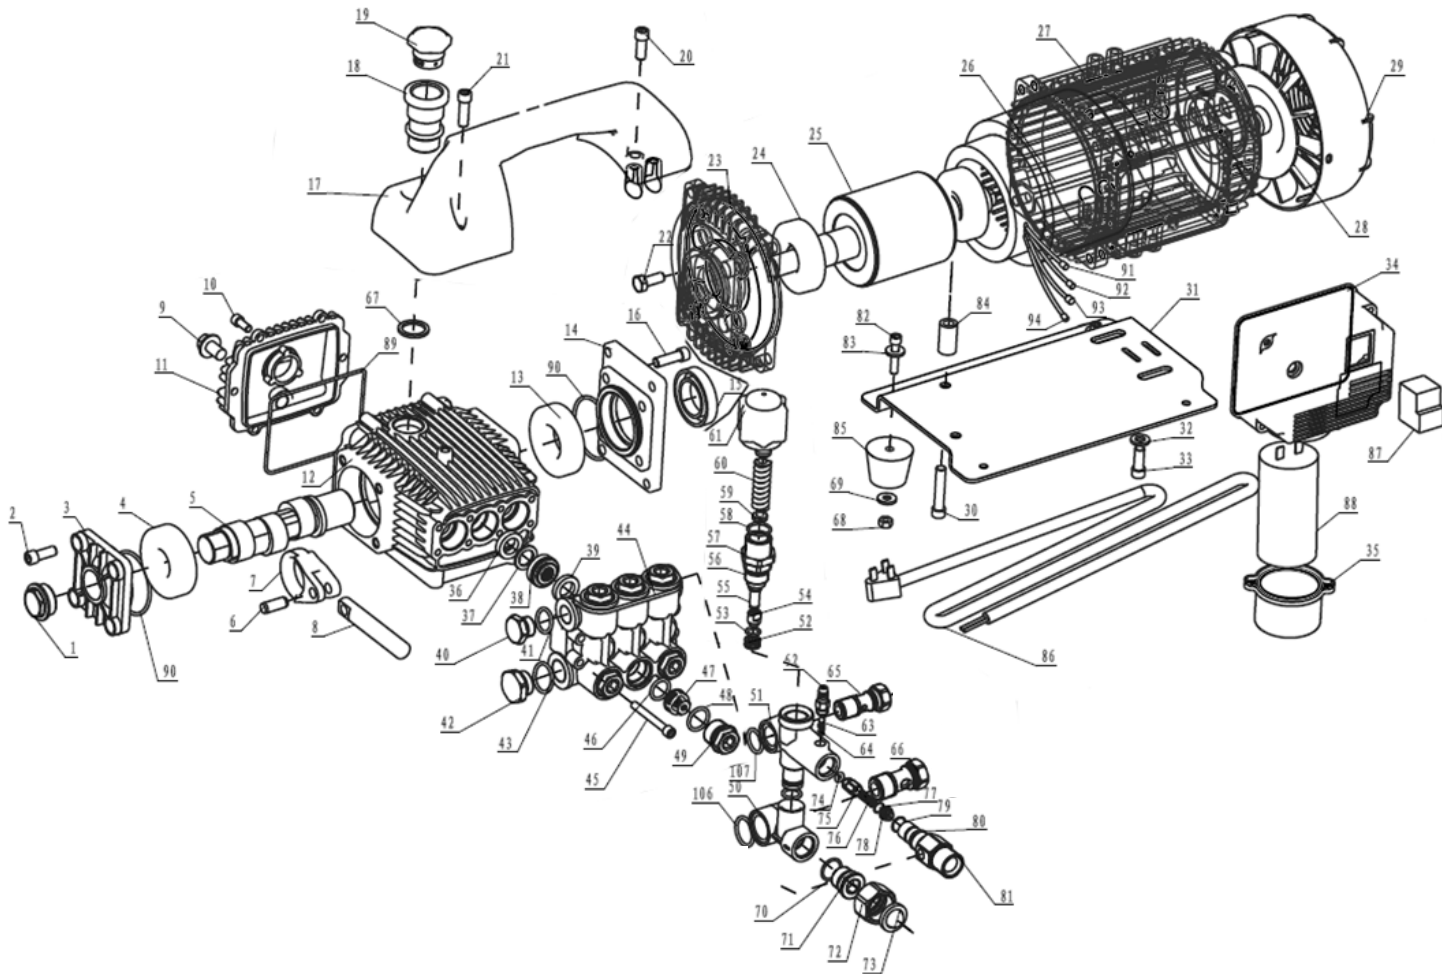

PARTS BREAKDOWN

PRESSURE WASHER

MODEL:MN1515EN

PARTS BREAKDOWN

PRESSURE WASHER

MODEL:MN1515EN

COMPONENTS

REF #	DESCRIPTION	QTY	BE PART #
1	SPRAY NOZZLE SET	1	85.210.025
2	HIGH PRESSURE HOSE, 25' X 1/4"	1	85.225.125
3	SPRAY GUN WAND ASSEMBLY	1	85.205.050
4	COMPLETE MOTOR AND PUMP ASSEMBLY	1	85.164.003
5		1	
6	FRAME ASSEMBLY	1	85.600.210N
7	WHEELS (EACH)	2	85.660.055BF
8	SOAP TUBE	1	85.400.005

PARTS BREAKDOWN

PRESSURE WASHER

MODEL:MN1515EN

PUMP: 85.164.003

REF #	DESCRIPTION	QTY	BE PART #
1-16,18,19	PUMP ASSEMBLY (NOT COMPATIBLE WITH PRE-2014 MODELS)	1	85.165.014
36-49			
67,89,90			
50-66	UNLOADER REBUILD KIT	1	85.165.010
70-81			
106,107			
13	ON/OFF SWITCH	1	85.165.013
1,15,36-39	PUMP REBUILD KIT	1	85.165.015
46-18,67,89,90			
18,19	OIL PLUG CAP SET	1	85.164.006
88	CAPACITOR	1	85.165.007
86	GFCI PLUG (DOES NOT INCLUDE CORD)	1	85.501.004