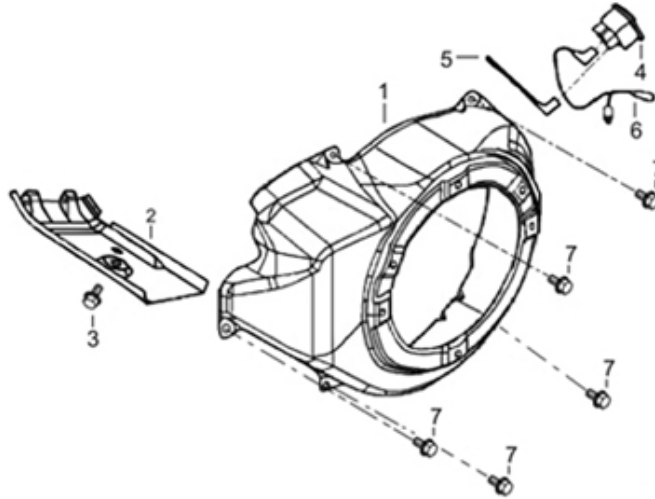

## ENGINE SHROUD

REF #	DESCRIPTION	QTY	BE PART #
1	SHROUD (BLACK)	1	85.571.027
4	SWITCH, ON/OFF	1	85.571.008