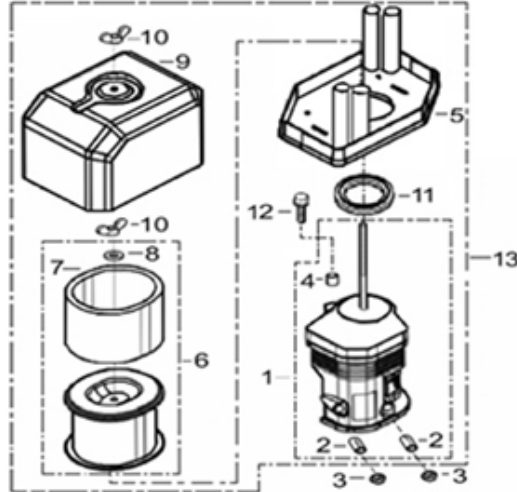

PARTS BREAKDOWN

POWEREASE 420 ENGINE

MODEL:MC150ENG

AIR FILTER

REF #	DESCRIPTION	QTY	BE PART #
13	AIR FILTER ASSEMBLY	1	85.571.029