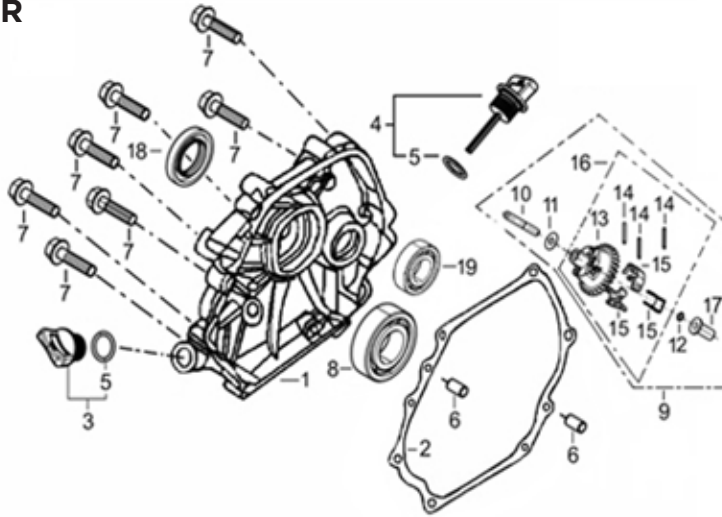

PARTS BREAKDOWN

POWEREASE 420 ENGINE

MODEL:MC150ENG

CRANKCASE COVER

REF #	DESCRIPTION	QTY	BE PART #
2	GASKET, CRANKCASE	1	85.571.024
18	SEAL, OIL	1	
3	PLUG ASSEMBLY	1	85.571.025
4	DIPSTICK ASSEMBLY	1