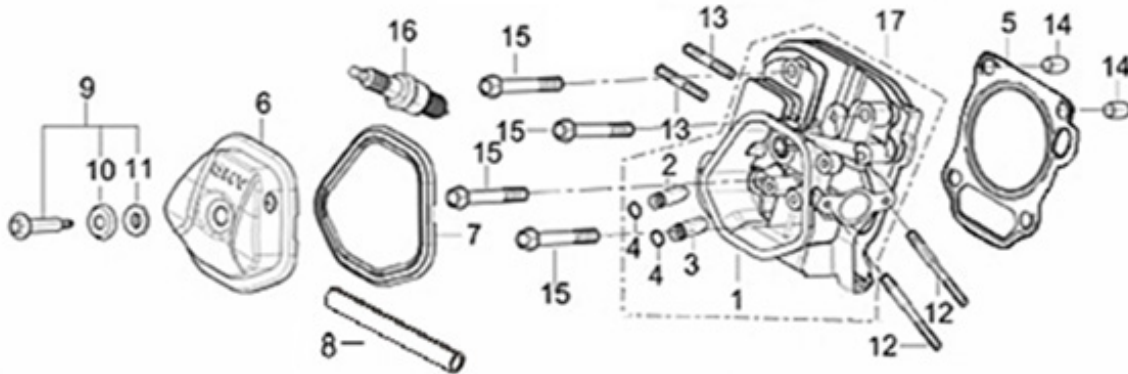

# PARTS BREAKDOWN POWEREASE 420 ENGINE

MODEL:MC150ENG

---

# PARTS BREAKDOWN POWEREASE 420 ENGINE

MODEL:MC150ENG

## HEAD SUBASSEMBLY

REF #	DESCRIPTION	QTY	BE PART #
5	GASKET, CYLINDER HEAD	1	85.571.021
6	COVER, CYLINDER HEAD ASSEMBLY	1	85.571.022
7	GASKET, CYLINDER HEAD COVER	1	
16	SPARK PLUG	1	85.519.001