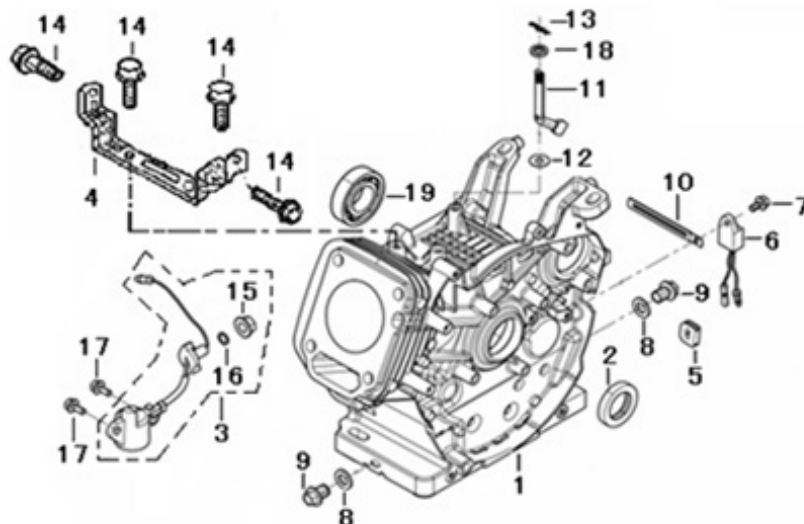

# PARTS BREAKDOWN POWEREASE 420 ENGINE

MODEL:MC150ENG

---

# PARTS BREAKDOWN POWEREASE 420 ENGINE

MODEL:MC150ENG

## HEAD SUBASSEMBLY

REF #	DESCRIPTION	QTY	BE PART #
5	GASKET, CYLINDER HEAD	1	85.571.021
6	COVER, CYLINDER HEAD ASSEMBLY	1	85.571.022
7	GASKET, CYLINDER HEAD COVER	1	
16	SPARK PLUG	1	85.519.001

## CRANKCASE

REF #	DESCRIPTION	QTY	BE PART #
3	INTERNAL SENSOR, LOW OIL	1	85.571.023
6	EXTERNAL SENSOR, LOW OIL	1	