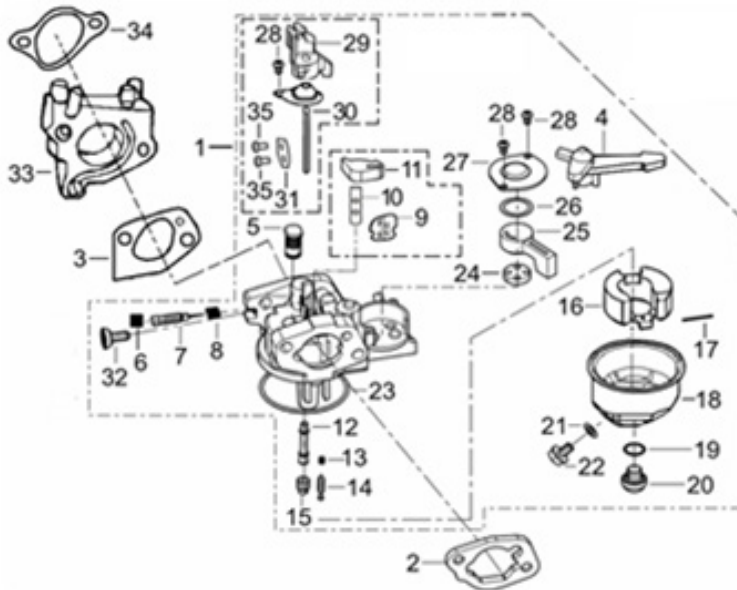

### CRANKCASE COVER

REF #	DESCRIPTION	QTY	BE PART #
2	GASKET, CRANKCASE	1	85.571.024
18	SEAL, OIL	1	
3	PLUG ASSEMBLY	1	85.571.025
4	DIPSTICK ASSEMBLY	1	

# PARTS BREAKDOWN POWEREASE 420 ENGINE

MODEL:MC150ENG

## ENGINE SHROUD

REF #	DESCRIPTION	QTY	BE PART #
1	SHROUD (BLACK)	1	85.571.027
4	SWITCH, ON/OFF	1	85.571.008

## CARBURETOR

REF #	DESCRIPTION	QTY	BE PART #
1	CARBURETOR ASSEMBLY	1	85.571.028
2	GASKET, AIR CLEANER	1	
3	GASKET, CARBURETOR	1	