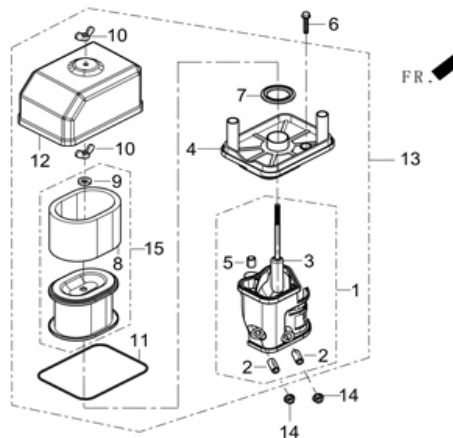

PARTS BREAKDOWN

POWEREASE 225 ENGINE

MODEL:MC070ENG

PARTS BREAKDOWN POWEREASE 225 ENGINE

MODEL:MC070ENG

HEAD SUBASSEMBLY

REF #	DESCRIPTION	QTY	BE PART #
1	GASKET, CYLINDER HEAD	1	85.571.001
2	COVER, CYLINDER HEAD ASSEMBLY	1	85.571.002
3	GASKET, CYLINDER HEAD COVER	1	
10	SPARK PLUG	1	85.519.001

CRANKCASE

REF #	DESCRIPTION	QTY	BE PART #
2	SENSOR, LOW OIL	1	85.571.003
8	SEAL, OIL	1	85.571.004

PARTS BREAKDOWN

POWEREASE 225 ENGINE

MODEL:MC070ENG

CRANKCASE COVER

REF #	DESCRIPTION	QTY	BE PART #
3	SEAL, OIL	1	85.571.004
4	GASKET, CRANKCASE	1	
6	DIPSTICK ASSEMBLY	1	85.571.005
7	PLUG ASSEMBLY	1	

RECOIL ASSEMBLY

REF #	DESCRIPTION	QTY	BE PART #
2	STARTER RECOIL ASSEMBLY	1	85.571.036

PARTS BREAKDOWN POWEREASE 225 ENGINE

MODEL:MC070ENG

ENGINE SHROUD

REF #	DESCRIPTION	QTY	BE PART #
4	SENSOR, LOW OIL	1	85.571.003
5	SWITCH, ON/OFF (ROUND TYPE)	1	85.571.310

AIR FILTER

REF #	DESCRIPTION	QTY	BE PART #
13	AIR FILTER ASSEMBLY	1	85.571.010
15	ELEMENT, AIR FILTER	1	85.571.015

PARTS BREAKDOWN POWEREASE 225 ENGINE

MODEL:MC070ENG

CARBURETOR ASSEMBLY

REF #	DESCRIPTION	QTY	BE PART #
1	CARBURETOR ASSEMBLY	1	85.571.009C
2	GASKET, AIR CLEANER	1	
3	GASKET, CARBURETOR	1	
33	PLATE, CARBURETOR INSULATOR	1	
34	GASKET, CARBURETOR INSULATOR	1	