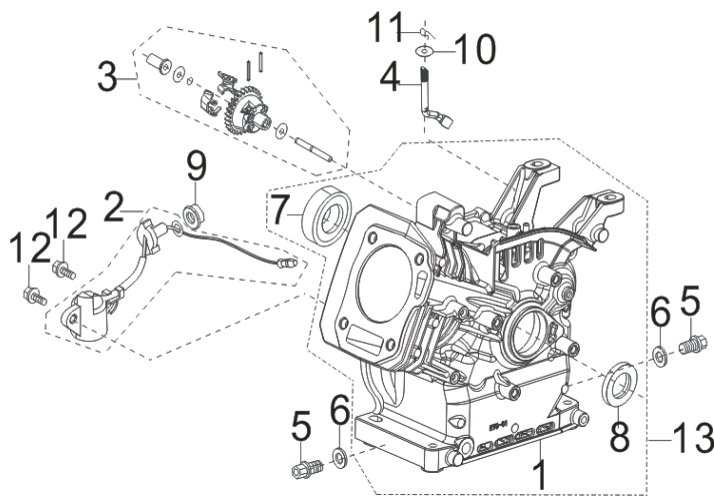

PARTS BREAKDOWN

POWEREASE 225 ENGINE

MODEL:MC070ENG

PARTS BREAKDOWN POWEREASE 225 ENGINE

MODEL:MC070ENG

HEAD SUBASSEMBLY

REF #	DESCRIPTION	QTY	BE PART #
1	GASKET, CYLINDER HEAD	1	85.571.001
2	COVER, CYLINDER HEAD ASSEMBLY	1	85.571.002
3	GASKET, CYLINDER HEAD COVER	1	
10	SPARK PLUG	1	85.519.001

CRANKCASE

REF #	DESCRIPTION	QTY	BE PART #
2	SENSOR, LOW OIL	1	85.571.003
8	SEAL, OIL	1	85.571.004

PARTS BREAKDOWN

POWEREASE 225 ENGINE

MODEL:MC070ENG

CRANKCASE COVER

REF #	DESCRIPTION	QTY	BE PART #
3	SEAL, OIL	1	85.571.004
4	GASKET, CRANKCASE	1	
6	DIPSTICK ASSEMBLY	1	85.571.005
7	PLUG ASSEMBLY	1	

RECOIL ASSEMBLY

REF #	DESCRIPTION	QTY	BE PART #
2	STARTER RECOIL ASSEMBLY	1	85.571.036

PARTS BREAKDOWN POWEREASE 225 ENGINE

MODEL:MC070ENG

ENGINE SHROUD

REF #	DESCRIPTION	QTY	BE PART #
4	SENSOR, LOW OIL	1	85.571.003
5	SWITCH, ON/OFF (ROUND TYPE)	1	85.571.310

AIR FILTER

REF #	DESCRIPTION	QTY	BE PART #
13	AIR FILTER ASSEMBLY	1	85.571.010
15	ELEMENT, AIR FILTER	1	85.571.015

PARTS BREAKDOWN POWEREASE 225 ENGINE

MODEL:MC070ENG

CARBURETOR ASSEMBLY

REF #	DESCRIPTION	QTY	BE PART #
1	CARBURETOR ASSEMBLY	1	85.571.009C
2	GASKET, AIR CLEANER	1	
3	GASKET, CARBURETOR	1	
33	PLATE, CARBURETOR INSULATOR	1	
34	GASKET, CARBURETOR INSULATOR	1	