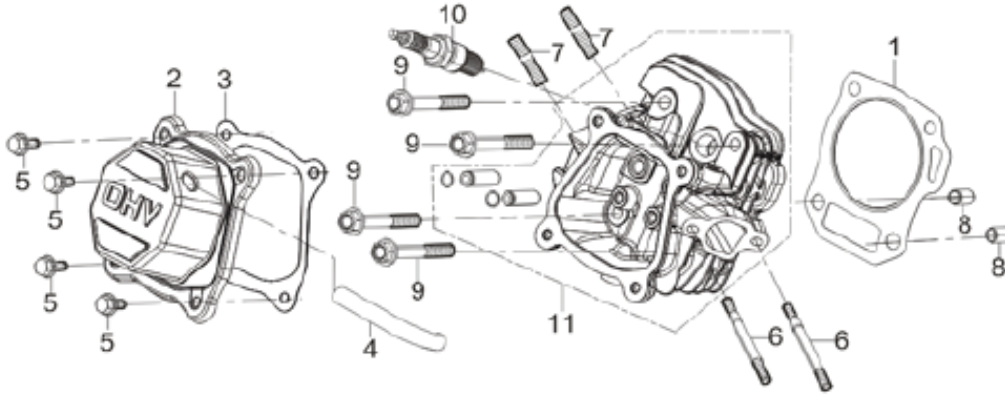

PARTS BREAKDOWN

POWEREASE 225 ENGINE

MODEL:MC070ENG

PARTS BREAKDOWN POWEREASE 225 ENGINE

MODEL:MC070ENG

HEAD SUBASSEMBLY

REF #	DESCRIPTION	QTY	BE PART #
1	GASKET, CYLINDER HEAD	1	85.571.001
2	COVER, CYLINDER HEAD ASSEMBLY	1	85.571.002
3	GASKET, CYLINDER HEAD COVER	1	
10	SPARK PLUG	1	85.519.001

CRANKCASE

REF #	DESCRIPTION	QTY	BE PART #
2	SENSOR, LOW OIL	1	85.571.003
8	SEAL, OIL	1	85.571.004

PARTS BREAKDOWN

POWEREASE 225 ENGINE

MODEL:MC070ENG

CRANKCASE COVER

REF #	DESCRIPTION	QTY	BE PART #
3	SEAL, OIL	1	85.571.004
4	GASKET, CRANKCASE	1	
6	DIPSTICK ASSEMBLY	1	85.571.005
7	PLUG ASSEMBLY	1	

RECOIL ASSEMBLY

REF #	DESCRIPTION	QTY	BE PART #
2	STARTER RECOIL ASSEMBLY	1	85.571.036

PARTS BREAKDOWN POWEREASE 225 ENGINE

MODEL:MC070ENG

ENGINE SHROUD

REF #	DESCRIPTION	QTY	BE PART #
4	SENSOR, LOW OIL	1	85.571.003
5	SWITCH, ON/OFF (ROUND TYPE)	1	85.571.310

AIR FILTER

REF #	DESCRIPTION	QTY	BE PART #
13	AIR FILTER ASSEMBLY	1	85.571.010
15	ELEMENT, AIR FILTER	1	85.571.015

PARTS BREAKDOWN POWEREASE 225 ENGINE

MODEL:MC070ENG

CARBURETOR ASSEMBLY

REF #	DESCRIPTION	QTY	BE PART #
1	CARBURETOR ASSEMBLY	1	85.571.009C
2	GASKET, AIR CLEANER	1	
3	GASKET, CARBURETOR	1	
33	PLATE, CARBURETOR INSULATOR	1	
34	GASKET, CARBURETOR INSULATOR	1	