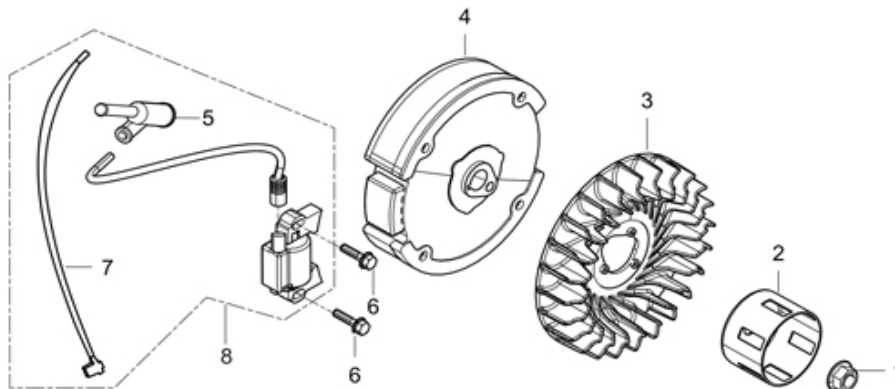

IGNITION COIL

REF #	DESCRIPTION	QTY	BE PART #
8	IGNITION COIL	1	85.571.014