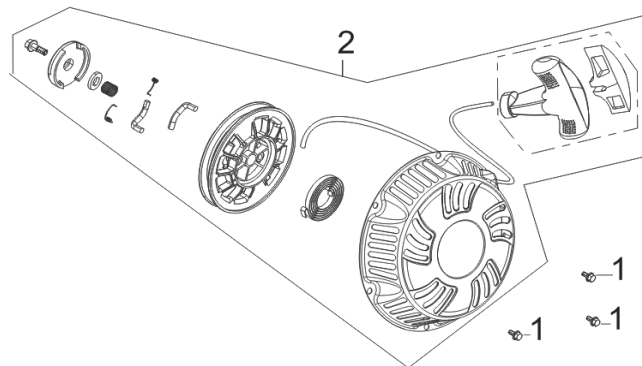

PARTS BREAKDOWN

POWEREASE 225 ENGINE

MODEL:MC070ENG

PARTS BREAKDOWN POWEREASE 225 ENGINE

MODEL:MC070ENG

HEAD SUBASSEMBLY

REF #	DESCRIPTION	QTY	BE PART #
1	GASKET, CYLINDER HEAD	1	85.571.001
2	COVER, CYLINDER HEAD ASSEMBLY	1	85.571.002
3	GASKET, CYLINDER HEAD COVER	1	
10	SPARK PLUG	1	85.519.001

CRANKCASE

REF #	DESCRIPTION	QTY	BE PART #
2	SENSOR, LOW OIL	1	85.571.003
8	SEAL, OIL	1	85.571.004

PARTS BREAKDOWN

POWEREASE 225 ENGINE

MODEL:MC070ENG

CRANKCASE COVER

REF #	DESCRIPTION	QTY	BE PART #
3	SEAL, OIL	1	85.571.004
4	GASKET, CRANKCASE	1	
6	DIPSTICK ASSEMBLY	1	85.571.005
7	PLUG ASSEMBLY	1	

RECOIL ASSEMBLY

REF #	DESCRIPTION	QTY	BE PART #
2	STARTER RECOIL ASSEMBLY	1	85.571.036

PARTS BREAKDOWN POWEREASE 225 ENGINE

MODEL:MC070ENG

ENGINE SHROUD

REF #	DESCRIPTION	QTY	BE PART #
4	SENSOR, LOW OIL	1	85.571.003
5	SWITCH, ON/OFF (ROUND TYPE)	1	85.571.310

AIR FILTER

REF #	DESCRIPTION	QTY	BE PART #
13	AIR FILTER ASSEMBLY	1	85.571.010
15	ELEMENT, AIR FILTER	1	85.571.015

PARTS BREAKDOWN POWEREASE 225 ENGINE

MODEL:MC070ENG

CARBURETOR ASSEMBLY

REF #	DESCRIPTION	QTY	BE PART #
1	CARBURETOR ASSEMBLY	1	85.571.009C
2	GASKET, AIR CLEANER	1	
3	GASKET, CARBURETOR	1	
33	PLATE, CARBURETOR INSULATOR	1	
34	GASKET, CARBURETOR INSULATOR	1	