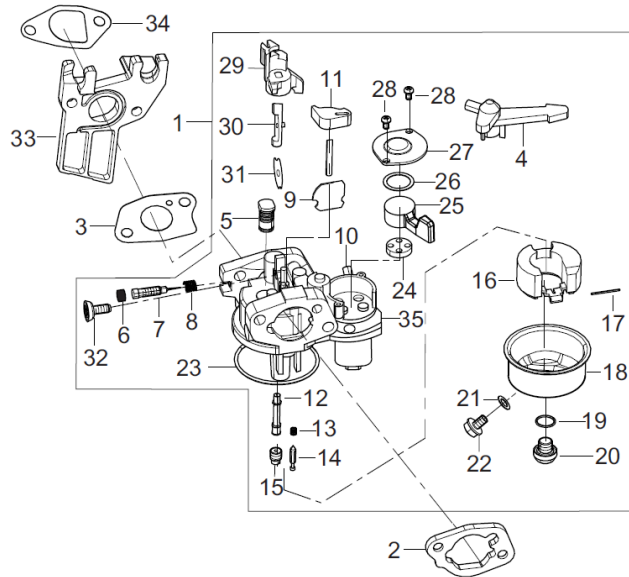

PARTS BREAKDOWN

POWEREASE 225 ENGINE

MODEL:MC070ENG

PARTS BREAKDOWN POWEREASE 225 ENGINE

MODEL:MC070ENG

HEAD SUBASSEMBLY

REF #	DESCRIPTION	QTY	BE PART #
1	GASKET, CYLINDER HEAD	1	85.571.001
2	COVER, CYLINDER HEAD ASSEMBLY	1	85.571.002
3	GASKET, CYLINDER HEAD COVER	1	
10	SPARK PLUG	1	85.519.001

RECOIL ASSEMBLY

REF #	DESCRIPTION	QTY	BE PART #
2	STARTER RECOIL ASSEMBLY	1	85.571.036

PARTS BREAKDOWN POWEREASE 225 ENGINE

MODEL:MC070ENG

ENGINE SHROUD

REF #	DESCRIPTION	QTY	BE PART #
4	SENSOR, LOW OIL	1	85.571.003
5	SWITCH, ON/OFF (ROUND TYPE)	1	85.571.310

AIR FILTER

REF #	DESCRIPTION	QTY	BE PART #
13	AIR FILTER ASSEMBLY	1	85.571.010
15	ELEMENT, AIR FILTER	1	85.571.015

PARTS BREAKDOWN POWEREASE 225 ENGINE

MODEL:MC070ENG

CARBURETOR ASSEMBLY

REF #	DESCRIPTION	QTY	BE PART #
1	CARBURETOR ASSEMBLY	1	85.571.009C
2	GASKET, AIR CLEANER	1	
3	GASKET, CARBURETOR	1	
33	PLATE, CARBURETOR INSULATOR	1	
34	GASKET, CARBURETOR INSULATOR	1	

MUFFLER ASSY

REF #	DESCRIPTION	QTY	BE PART #
1	GASKET, EXHAUST	1	85.571.011
2	NUT	2	
3	MUFFLER ASSEMBLY	1	

PARTS BREAKDOWN

POWEREASE 225 ENGINE

MODEL:MC070ENG

FUEL TANK

REF #	DESCRIPTION	QTY	BE PART #
1	TANK, FUEL	1	85.571.036
3	FUEL CAP, VENTED	1	85.571.013
4	OUTLET, FUEL	1	85.571.042
5	CLIPS	2	
6	TUBE, FUEL	1	