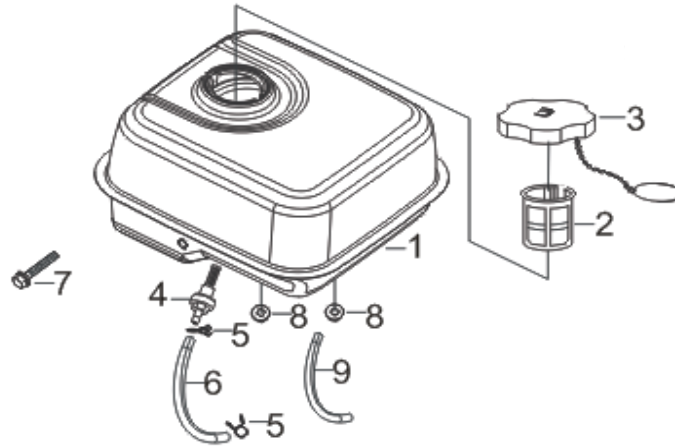

AIR FILTER

REF #	DESCRIPTION	QTY	BE PART #
13	AIR FILTER ASSEMBLY	1	85.571.010
15	ELEMENT, AIR FILTER	1	85.571.015

PARTS BREAKDOWN POWEREASE 225 ENGINE

MODEL:MC070ENG

CARBURETOR ASSEMBLY

REF #	DESCRIPTION	QTY	BE PART #
1	CARBURETOR ASSEMBLY	1	85.571.009C
2	GASKET, AIR CLEANER	1	
3	GASKET, CARBURETOR	1	
33	PLATE, CARBURETOR INSULATOR	1	
34	GASKET, CARBURETOR INSULATOR	1	

MUFFLER ASSY

REF #	DESCRIPTION	QTY	BE PART #
1	GASKET, EXHAUST	1	85.571.011
2	NUT	2	
3	MUFFLER ASSEMBLY	1	

PARTS BREAKDOWN

POWEREASE 225 ENGINE

MODEL:MC070ENG

FUEL TANK

REF #	DESCRIPTION	QTY	BE PART #
1	TANK, FUEL	1	85.571.036
3	FUEL CAP, VENTED	1	85.571.013
4	OUTLET, FUEL	1	85.571.042
5	CLIPS	2	
6	TUBE, FUEL	1	