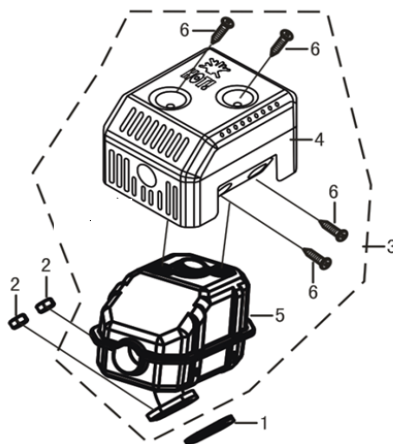

PARTS BREAKDOWN

POWEREASE 225 ENGINE

MODEL:MC070ENG

PARTS BREAKDOWN POWEREASE 225 ENGINE

MODEL:MC070ENG

HEAD SUBASSEMBLY

REF #	DESCRIPTION	QTY	BE PART #
1	GASKET, CYLINDER HEAD	1	85.571.001
2	COVER, CYLINDER HEAD ASSEMBLY	1	85.571.002
3	GASKET, CYLINDER HEAD COVER	1	
10	SPARK PLUG	1	85.519.001

RECOIL ASSEMBLY

REF #	DESCRIPTION	QTY	BE PART #
2	STARTER RECOIL ASSEMBLY	1	85.571.036

PARTS BREAKDOWN POWEREASE 225 ENGINE

MODEL:MC070ENG

ENGINE SHROUD

REF #	DESCRIPTION	QTY	BE PART #
4	SENSOR, LOW OIL	1	85.571.003
5	SWITCH, ON/OFF (ROUND TYPE)	1	85.571.310

AIR FILTER

REF #	DESCRIPTION	QTY	BE PART #
13	AIR FILTER ASSEMBLY	1	85.571.010
15	ELEMENT, AIR FILTER	1	85.571.015

PARTS BREAKDOWN POWEREASE 225 ENGINE

MODEL:MC070ENG

CARBURETOR ASSEMBLY

REF #	DESCRIPTION	QTY	BE PART #
1	CARBURETOR ASSEMBLY	1	85.571.009C
2	GASKET, AIR CLEANER	1	
3	GASKET, CARBURETOR	1	
33	PLATE, CARBURETOR INSULATOR	1	
34	GASKET, CARBURETOR INSULATOR	1	

MUFFLER ASSY

REF #	DESCRIPTION	QTY	BE PART #
1	GASKET, EXHAUST	1	85.571.011
2	NUT	2	
3	MUFFLER ASSEMBLY	1	

PARTS BREAKDOWN

POWEREASE 225 ENGINE

MODEL:MC070ENG

FUEL TANK

REF #	DESCRIPTION	QTY	BE PART #
1	TANK, FUEL	1	85.571.036
3	FUEL CAP, VENTED	1	85.571.013
4	OUTLET, FUEL	1	85.571.042
5	CLIPS	2	
6	TUBE, FUEL	1	