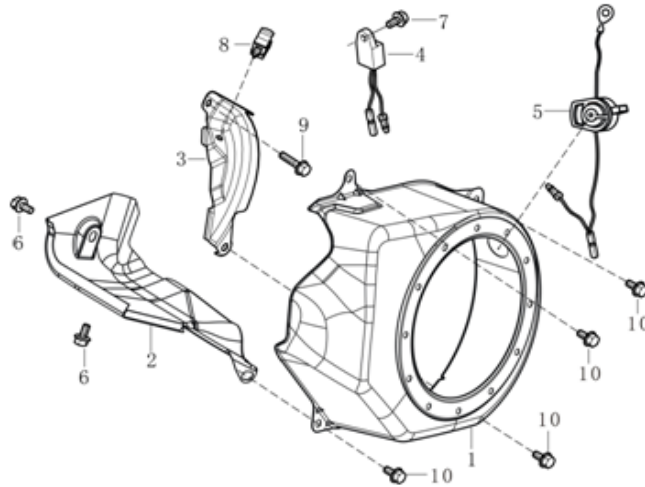

PARTS BREAKDOWN

POWEREASE 225 ENGINE

MODEL:MC070ENG

PARTS BREAKDOWN POWEREASE 225 ENGINE

MODEL:MC070ENG

HEAD SUBASSEMBLY

REF #	DESCRIPTION	QTY	BE PART #
1	GASKET, CYLINDER HEAD	1	85.571.001
2	COVER, CYLINDER HEAD ASSEMBLY	1	85.571.002
3	GASKET, CYLINDER HEAD COVER	1	
10	SPARK PLUG	1	85.519.001

CRANKCASE

REF #	DESCRIPTION	QTY	BE PART #
2	SENSOR, LOW OIL	1	85.571.003
8	SEAL, OIL	1	85.571.004

PARTS BREAKDOWN

POWEREASE 225 ENGINE

MODEL:MC070ENG

CRANKCASE COVER

REF #	DESCRIPTION	QTY	BE PART #
3	SEAL, OIL	1	85.571.004
4	GASKET, CRANKCASE	1	
6	DIPSTICK ASSEMBLY	1	85.571.005
7	PLUG ASSEMBLY	1	

RECOIL ASSEMBLY

REF #	DESCRIPTION	QTY	BE PART #
2	STARTER RECOIL ASSEMBLY	1	85.571.036

PARTS BREAKDOWN POWEREASE 225 ENGINE

MODEL:MC070ENG

ENGINE SHROUD

REF #	DESCRIPTION	QTY	BE PART #
4	SENSOR, LOW OIL	1	85.571.003
5	SWITCH, ON/OFF (ROUND TYPE)	1	85.571.310

AIR FILTER

REF #	DESCRIPTION	QTY	BE PART #
13	AIR FILTER ASSEMBLY	1	85.571.010
15	ELEMENT, AIR FILTER	1	85.571.015

PARTS BREAKDOWN POWEREASE 225 ENGINE

MODEL:MC070ENG

CARBURETOR ASSEMBLY

REF #	DESCRIPTION	QTY	BE PART #
1	CARBURETOR ASSEMBLY	1	85.571.009C
2	GASKET, AIR CLEANER	1	
3	GASKET, CARBURETOR	1	
33	PLATE, CARBURETOR INSULATOR	1	
34	GASKET, CARBURETOR INSULATOR	1	