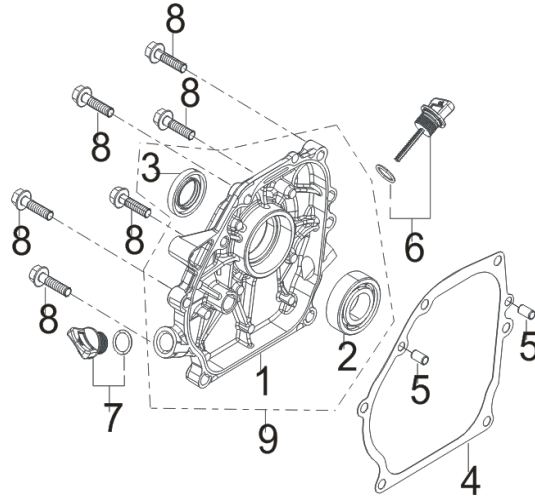

PARTS BREAKDOWN

POWEREASE 225 ENGINE

MODEL:MC070ENG

PARTS BREAKDOWN POWEREASE 225 ENGINE

MODEL:MC070ENG

HEAD SUBASSEMBLY

REF #	DESCRIPTION	QTY	BE PART #
1	GASKET, CYLINDER HEAD	1	85.571.001
2	COVER, CYLINDER HEAD ASSEMBLY	1	85.571.002
3	GASKET, CYLINDER HEAD COVER	1	
10	SPARK PLUG	1	85.519.001

CRANKCASE

REF #	DESCRIPTION	QTY	BE PART #
2	SENSOR, LOW OIL	1	85.571.003
8	SEAL, OIL	1	85.571.004

PARTS BREAKDOWN

POWEREASE 225 ENGINE

MODEL:MC070ENG

CRANKCASE COVER

REF #	DESCRIPTION	QTY	BE PART #
3	SEAL, OIL	1	85.571.004
4	GASKET, CRANKCASE	1	
6	DIPSTICK ASSEMBLY	1	85.571.005
7	PLUG ASSEMBLY	1	

RECOIL ASSEMBLY

REF #	DESCRIPTION	QTY	BE PART #
2	STARTER RECOIL ASSEMBLY	1	85.571.036

PARTS BREAKDOWN POWEREASE 225 ENGINE

MODEL:MC070ENG

ENGINE SHROUD

REF #	DESCRIPTION	QTY	BE PART #
4	SENSOR, LOW OIL	1	85.571.003
5	SWITCH, ON/OFF (ROUND TYPE)	1	85.571.310

AIR FILTER

REF #	DESCRIPTION	QTY	BE PART #
13	AIR FILTER ASSEMBLY	1	85.571.010
15	ELEMENT, AIR FILTER	1	85.571.015

PARTS BREAKDOWN POWEREASE 225 ENGINE

MODEL:MC070ENG

CARBURETOR ASSEMBLY

REF #	DESCRIPTION	QTY	BE PART #
1	CARBURETOR ASSEMBLY	1	85.571.009C
2	GASKET, AIR CLEANER	1	
3	GASKET, CARBURETOR	1	
33	PLATE, CARBURETOR INSULATOR	1	
34	GASKET, CARBURETOR INSULATOR	1	