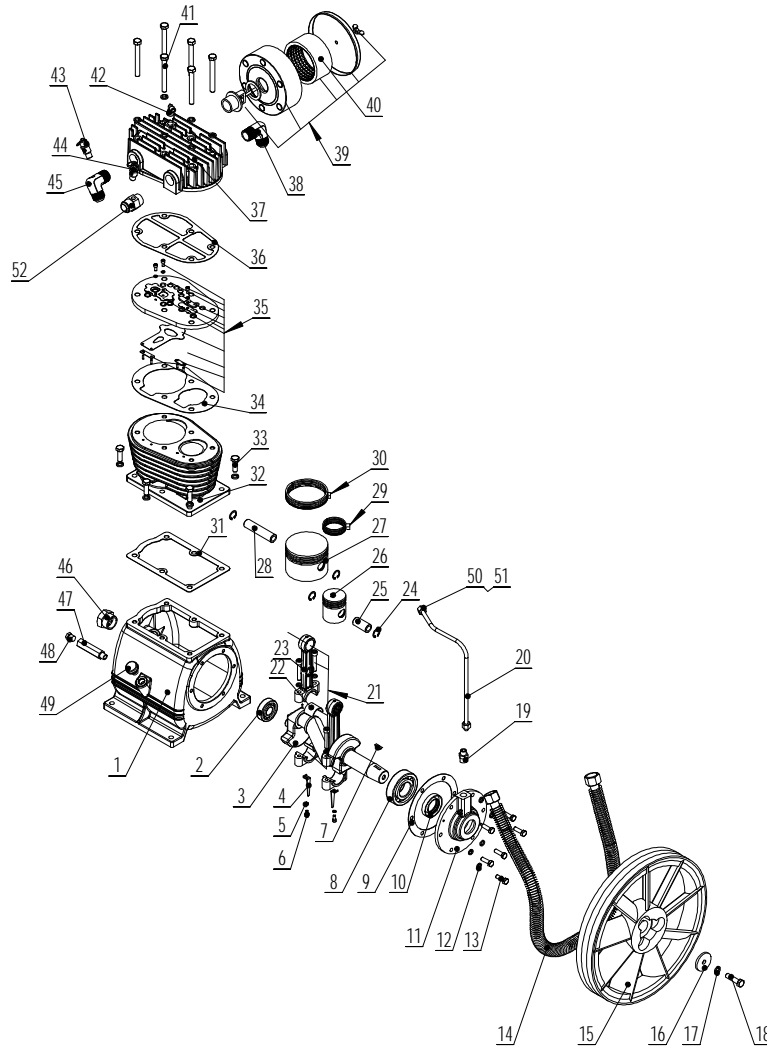

PARTS BREAKDOWN

AIR COMPRESSOR

MODEL:BNAC1330HG2

PARTS BREAKDOWN

AIR COMPRESSOR

MODEL:BNAC1330HG2

TOP ASSEMBLY

REF #	DESCRIPTION	QTY	BE PART #
16	*HONDA GX390 ENGINE	1	CHECK WITH HONDA
18	HEX SOCKET HEAD CAP SCREW	4	42.005.088
20	PULLEY BUSHING	1	
21	SOCKET HEAD CAP SCREW	1	
22	PLAIN KEY	2	
23	ENGINE PULLEY	1	
27	ALTERNATOR	1	ALT20029
NOT SHOWN	ALTERNATOR CAPACITOR	1	85.573.028
28	**ALTERNATOR BELT TYPE	1	AV17
29	ALTERNATOR PULLEY	1	42.005.089
30	PULLEY BUSHING	1	
31	PUMP ASSEMBLY	1	SEE PAGE 5
32	BELT GUARD	1	42.005.079
33	**PUMP BELT TYPE	1	A77
39	FLEX LINE	1	42.005.084
41	PILOT UNLOADER VALVE	1	42.005.025
46	MANIFOLD	1	42.005.090
49	PRESSURE REGULATING VALVE	1	42.005.080

MODEL:BNAC1330HG2

LH4T PUMP

*CURRENT STYLE:

42.005.139

(SINGLE BELT PULLEY)

**OLD STYLE: 42.005.113

(TWIN BELT PULLEY)

REF #	DESCRIPTION	QTY	BE PART #
9,10,31,34,35,37	GASKET ASSEMBLY	1	42.005.115
14	INTERCOOLER TUBE	1	42.005.140
*15-18	FLYWHEEL ASSEMBLY (CURRENT STYLE)	1	42.005.138
**15-18	FLYWHEEL ASSEMBLY (OLD STYLE)	1	42.005.114
20	BREATHER TUBE, INCLUDES NUT AND FERRULE	1	42.005.118
29,30	PISTON RING ASSEMBLY	1	42.005.117
36	VALVE ASSEMBLY SET	1	42.005.116
39	AIR FILTER ASSEMBLY	1	42.005.052
40	AIR FILTER ELEMENT	1	42.005.028
46	SIGHT GLASS	1	42.005.109
47,48	OIL DRAIN WITH PLUG	1	42.005.120
49	OIL CAP	1	42.005.110

PARTS BREAKDOWN

AIR COMPRESSOR

MODEL:BNAC1330HG2

DIMENSIONS

DIMENSION	MEASUREMENT	QTY
LENGTH	INCHES	46.7
	MILLIMETERS	1186.5
WIDTH	INCHES	21.8
	MILLIMETERS	553.8
HEIGHT	INCHES	41.7
	MILLIMETERS	1058.7

*SHOWN WITH OPTIONAL BATTERY KIT INSTALLED