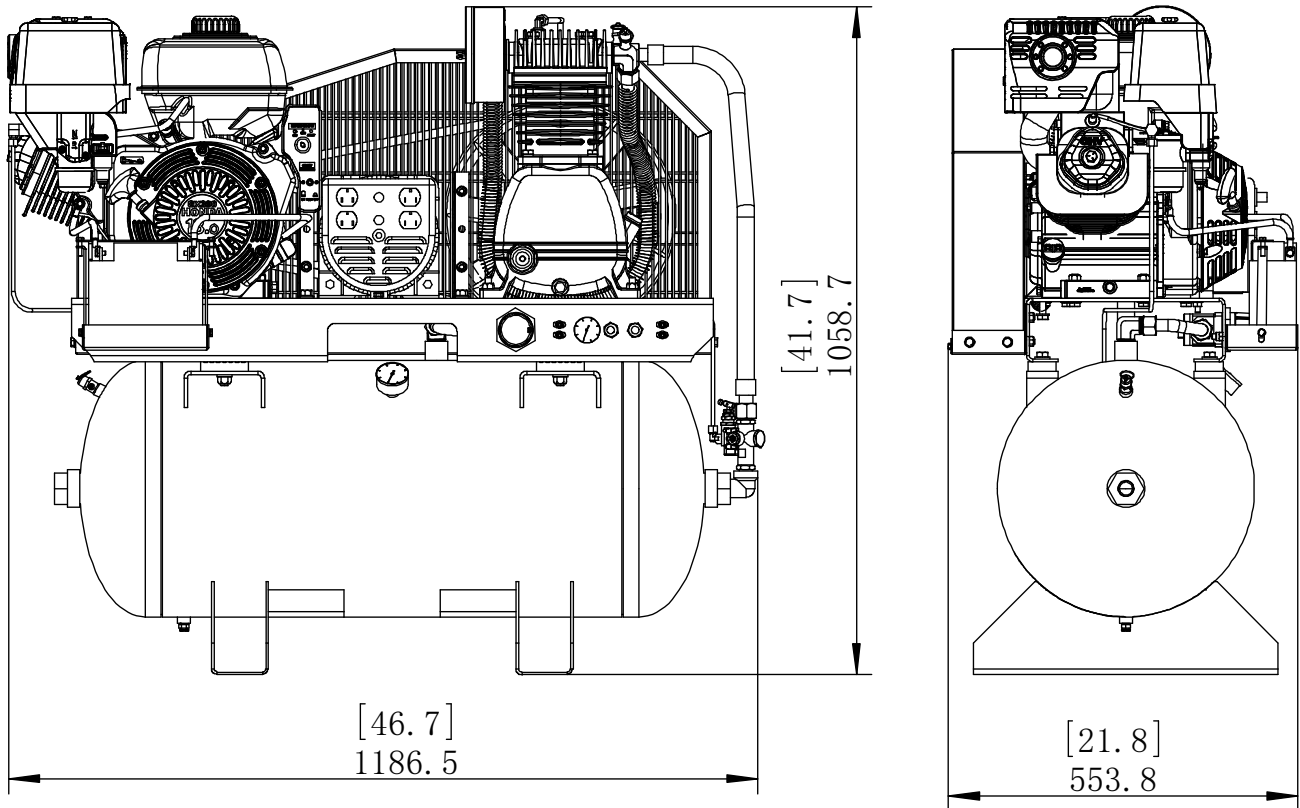

PARTS BREAKDOWN

AIR COMPRESSOR

MODEL:BNAC1330HG2

PARTS BREAKDOWN

AIR COMPRESSOR

MODEL:BNAC1330HG2

TOP ASSEMBLY

REF #	DESCRIPTION	QTY	BE PART #
16	*HONDA GX390 ENGINE	1	CHECK WITH HONDA
18	HEX SOCKET HEAD CAP SCREW	4	42.005.088
20	PULLEY BUSHING	1	
21	SOCKET HEAD CAP SCREW	1	
22	PLAIN KEY	2	
23	ENGINE PULLEY	1	
27	ALTERNATOR	1	ALT20029
NOT SHOWN	ALTERNATOR CAPACITOR	1	85.573.028
28	**ALTERNATOR BELT TYPE	1	AV17
29	ALTERNATOR PULLEY	1	42.005.089
30	PULLEY BUSHING	1	
31	PUMP ASSEMBLY	1	SEE PAGE 5
32	BELT GUARD	1	42.005.079
33	**PUMP BELT TYPE	1	A77
39	FLEX LINE	1	42.005.084
41	PILOT UNLOADER VALVE	1	42.005.025
46	MANIFOLD	1	42.005.090
49	PRESSURE REGULATING VALVE	1	42.005.080

PARTS BREAKDOWN

AIR COMPRESSOR

MODEL:BNAC1330HG2

COMPLETE PUMP TANK ASSEMBLY

42.005.063

(DOES NOT INCLUDE ENGINE)

PARTS BREAKDOWN

AIR COMPRESSOR

MODEL:BNAC1330HG2

LH4T PUMP

*CURRENT STYLE:

42.005.139

(SINGLE BELT PULLEY)

**OLD STYLE: 42.005.113

(TWIN BELT PULLEY)

REF #	DESCRIPTION	QTY	BE PART #
9,10,31,34,35,37	GASKET ASSEMBLY	1	42.005.115
14	INTERCOOLER TUBE	1	42.005.140
*15-18	FLYWHEEL ASSEMBLY (CURRENT STYLE)	1	42.005.138
**15-18	FLYWHEEL ASSEMBLY (OLD STYLE)	1	42.005.114
20	BREATHER TUBE, INCLUDES NUT AND FERRULE	1	42.005.118
29,30	PISTON RING ASSEMBLY	1	42.005.117
36	VALVE ASSEMBLY SET	1	42.005.116
39	AIR FILTER ASSEMBLY	1	42.005.052
40	AIR FILTER ELEMENT	1	42.005.028
46	SIGHT GLASS	1	42.005.109
47,48	OIL DRAIN WITH PLUG	1	42.005.120
49	OIL CAP	1	42.005.110

PARTS BREAKDOWN

AIR COMPRESSOR

MODEL:BNAC1330HG2

DIMENSIONS

DIMENSION	MEASUREMENT	QTY
LENGTH	INCHES	46.7
	MILLIMETERS	1186.5
WIDTH	INCHES	21.8
	MILLIMETERS	553.8
HEIGHT	INCHES	41.7
	MILLIMETERS	1058.7

*SHOWN WITH OPTIONAL BATTERY KIT INSTALLED