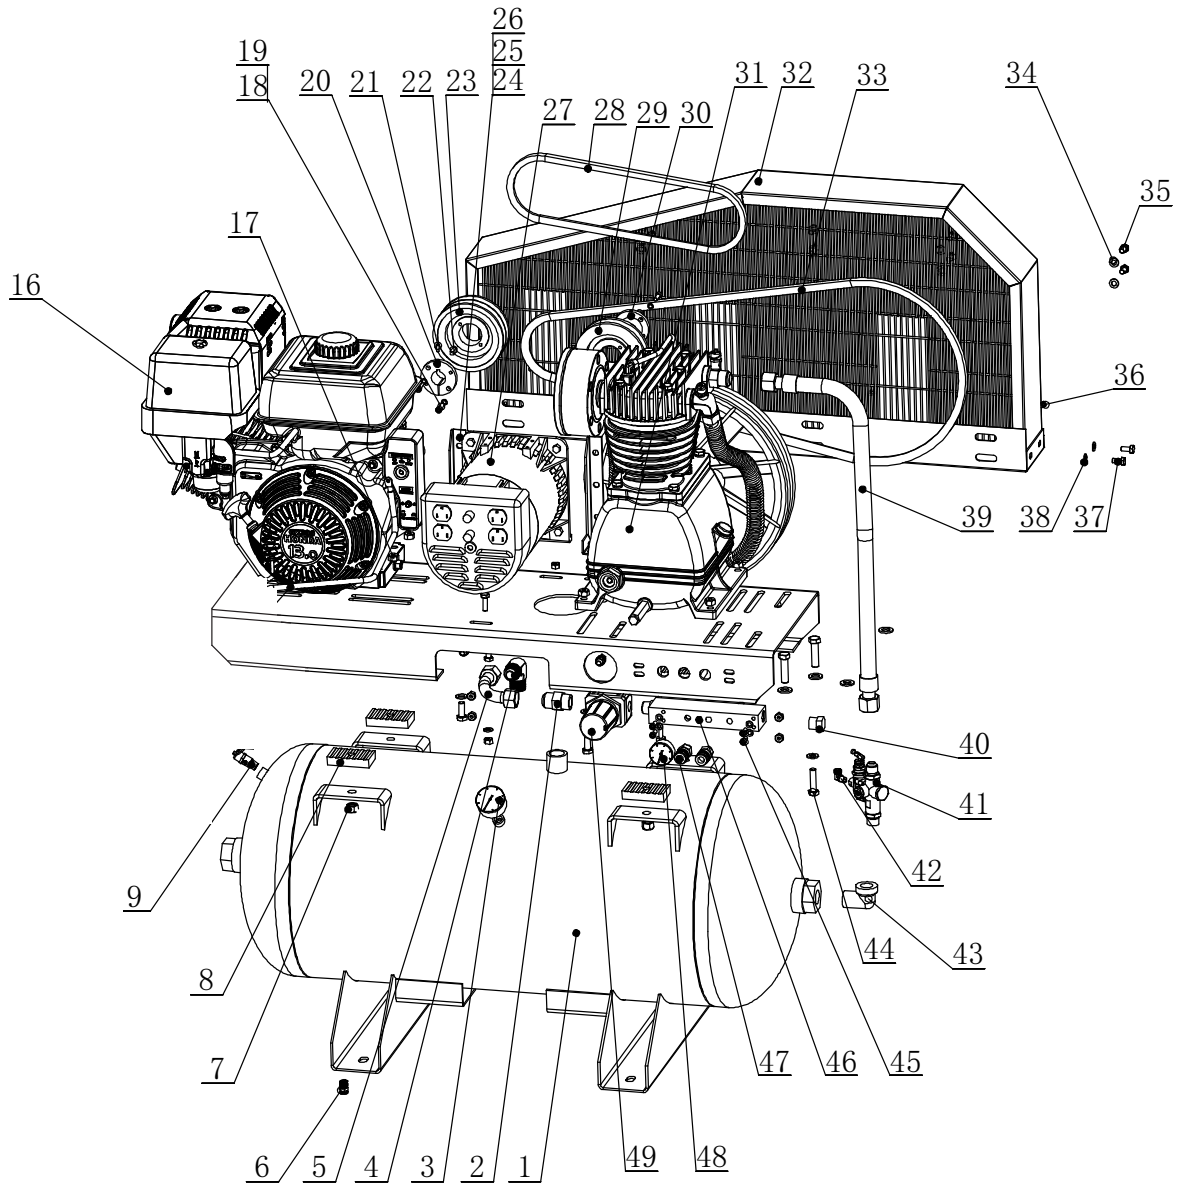

PARTS BREAKDOWN

AIR COMPRESSOR

MODEL:BNAC1330HG2

COMPLETE PUMP TANK ASSEMBLY

42.005.063

(DOES NOT INCLUDE ENGINE)