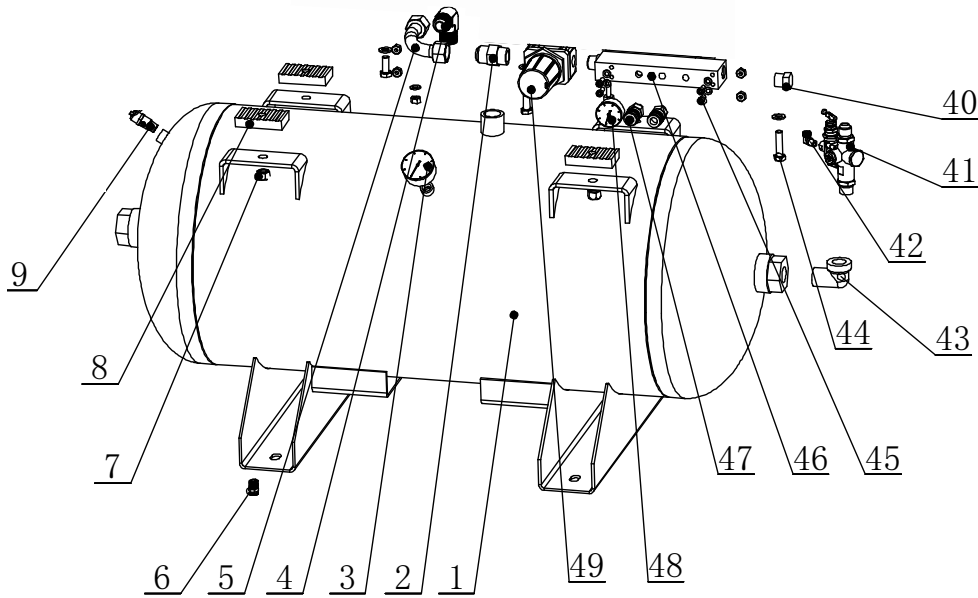

PARTS BREAKDOWN

AIR COMPRESSOR

MODEL:BNAC1330HG2

PARTS BREAKDOWN

AIR COMPRESSOR

MODEL:BNAC1330HG2

TOP ASSEMBLY

REF #	DESCRIPTION	QTY	BE PART #
16	*HONDA GX390 ENGINE	1	CHECK WITH HONDA
18	HEX SOCKET HEAD CAP SCREW	4	42.005.088
20	PULLEY BUSHING	1	
21	SOCKET HEAD CAP SCREW	1	
22	PLAIN KEY	2	
23	ENGINE PULLEY	1	
27	ALTERNATOR	1	ALT20029
NOT SHOWN	ALTERNATOR CAPACITOR	1	85.573.028
28	**ALTERNATOR BELT TYPE	1	AV17
29	ALTERNATOR PULLEY	1	42.005.089
30	PULLEY BUSHING	1	
31	PUMP ASSEMBLY	1	SEE PAGE 5
32	BELT GUARD	1	42.005.079
33	**PUMP BELT TYPE	1	A77
39	FLEX LINE	1	42.005.084
41	PILOT UNLOADER VALVE	1	42.005.025
46	MANIFOLD	1	42.005.090
49	PRESSURE REGULATING VALVE	1	42.005.080

*CHECK WITH HONDA FOR ENGINE BREAKDOWN AND PARTS

**BELTS NOT SOLD THROUGH BE. CHECK WITH LOCAL SUPPLIER

PARTS BREAKDOWN

AIR COMPRESSOR

MODEL:BNAC1330HG2

TANK ASSEMBLY

42.005.063

REF #	DESCRIPTION	QTY	BE PART #
3	TANK PRESSURE GAUGE	1	42.004.031
5	FLEX LINE	1	42.005.081
6	TANK DRAIN VALVE	1	42.006.041
9	SAFETY RELIEF VALVE	1	42.010.028
41	PILOT UNLOADER VALVE	1	42.010.025
46	MANIFOLD	1	42.005.090
47	BRASS COUPLER	1	42.000.046
49	PRESSURE REGULATING VALVE	1	42.005.080

MODEL:BNAC1330HG2

LH4T PUMP

*CURRENT STYLE:

42.005.139

(SINGLE BELT PULLEY)

**OLD STYLE: 42.005.113

(TWIN BELT PULLEY)

REF #	DESCRIPTION	QTY	BE PART #
9,10,31,34,35,37	GASKET ASSEMBLY	1	42.005.115
14	INTERCOOLER TUBE	1	42.005.140
*15-18	FLYWHEEL ASSEMBLY (CURRENT STYLE)	1	42.005.138
**15-18	FLYWHEEL ASSEMBLY (OLD STYLE)	1	42.005.114
20	BREATHER TUBE, INCLUDES NUT AND FERRULE	1	42.005.118
29,30	PISTON RING ASSEMBLY	1	42.005.117
36	VALVE ASSEMBLY SET	1	42.005.116
39	AIR FILTER ASSEMBLY	1	42.005.052
40	AIR FILTER ELEMENT	1	42.005.028
46	SIGHT GLASS	1	42.005.109
47,48	OIL DRAIN WITH PLUG	1	42.005.120
49	OIL CAP	1	42.005.110