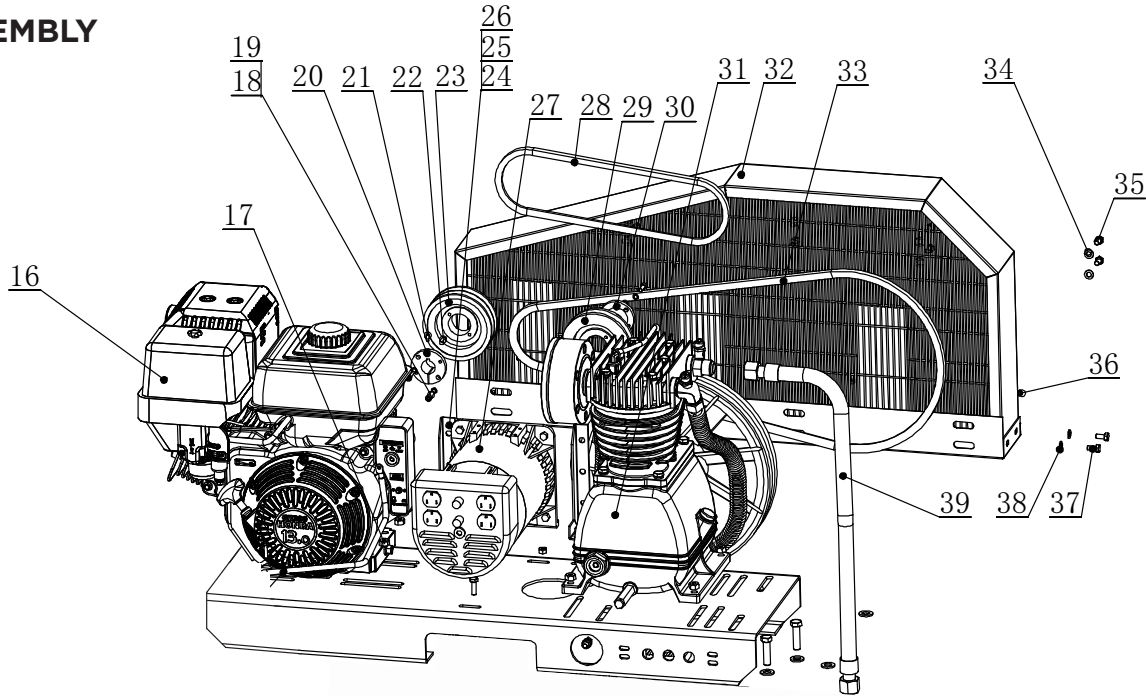

PARTS BREAKDOWN

AIR COMPRESSOR

MODEL:BNAC1330HG2

PARTS BREAKDOWN

AIR COMPRESSOR

MODEL:BNAC1330HG2

TOP ASSEMBLY

REF #	DESCRIPTION	QTY	BE PART #
16	*HONDA GX390 ENGINE	1	CHECK WITH HONDA
18	HEX SOCKET HEAD CAP SCREW	4	42.005.088
20	PULLEY BUSHING	1	
21	SOCKET HEAD CAP SCREW	1	
22	PLAIN KEY	2	
23	ENGINE PULLEY	1	
27	ALTERNATOR	1	ALT20029
NOT SHOWN	ALTERNATOR CAPACITOR	1	85.573.028
28	**ALTERNATOR BELT TYPE	1	AV17
29	ALTERNATOR PULLEY	1	42.005.089
30	PULLEY BUSHING	1	
31	PUMP ASSEMBLY	1	SEE PAGE 5
32	BELT GUARD	1	42.005.079
33	**PUMP BELT TYPE	1	A77
39	FLEX LINE	1	42.005.084
41	PILOT UNLOADER VALVE	1	42.005.025
46	MANIFOLD	1	42.005.090
49	PRESSURE REGULATING VALVE	1	42.005.080

*CHECK WITH HONDA FOR ENGINE BREAKDOWN AND PARTS

**BELTS NOT SOLD THROUGH BE. CHECK WITH LOCAL SUPPLIER

PARTS BREAKDOWN

AIR COMPRESSOR

MODEL:BNAC1330HG2

TANK ASSEMBLY

42.005.063

REF #	DESCRIPTION	QTY	BE PART #
3	TANK PRESSURE GAUGE	1	42.004.031
5	FLEX LINE	1	42.005.081
6	TANK DRAIN VALVE	1	42.006.041
9	SAFETY RELIEF VALVE	1	42.010.028
41	PILOT UNLOADER VALVE	1	42.010.025
46	MANIFOLD	1	42.005.090
47	BRASS COUPLER	1	42.000.046
49	PRESSURE REGULATING VALVE	1	42.005.080

MODEL:BNAC1330HG2

LH4T PUMP

*CURRENT STYLE:

42.005.139

(SINGLE BELT PULLEY)

**OLD STYLE: 42.005.113

(TWIN BELT PULLEY)

REF #	DESCRIPTION	QTY	BE PART #
9,10,31,34,35,37	GASKET ASSEMBLY	1	42.005.115
14	INTERCOOLER TUBE	1	42.005.140
*15-18	FLYWHEEL ASSEMBLY (CURRENT STYLE)	1	42.005.138
**15-18	FLYWHEEL ASSEMBLY (OLD STYLE)	1	42.005.114
20	BREATHER TUBE, INCLUDES NUT AND FERRULE	1	42.005.118
29,30	PISTON RING ASSEMBLY	1	42.005.117
36	VALVE ASSEMBLY SET	1	42.005.116
39	AIR FILTER ASSEMBLY	1	42.005.052
40	AIR FILTER ELEMENT	1	42.005.028
46	SIGHT GLASS	1	42.005.109
47,48	OIL DRAIN WITH PLUG	1	42.005.120
49	OIL CAP	1	42.005.110