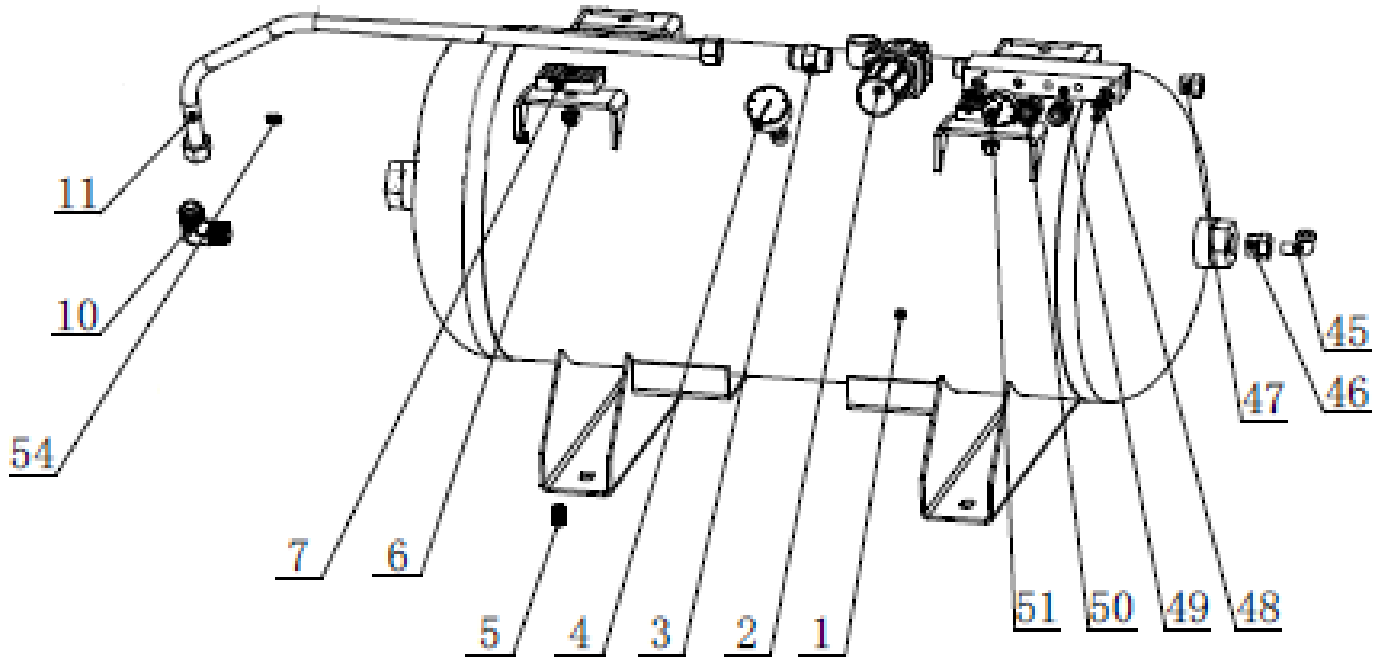

PARTS BREAKDOWN

AIR COMPRESSOR

MODEL:BNAC1330HEB

TANK ASSEMBLY

REF #	DESCRIPTION	QTY	BE PART #
2	PRESSURE REGULATOR VALVE	1	42.005.080
5	TANK DRAIN VALVE	1	42.006.041
48	SAFETY RELIEF VALVE	1	42.010.028
49	MANIFOLD	1	42.005.090
50	BRASS COUPLER	2	42.000.046
51	PRESSURE REGULATING	1	42.005.080