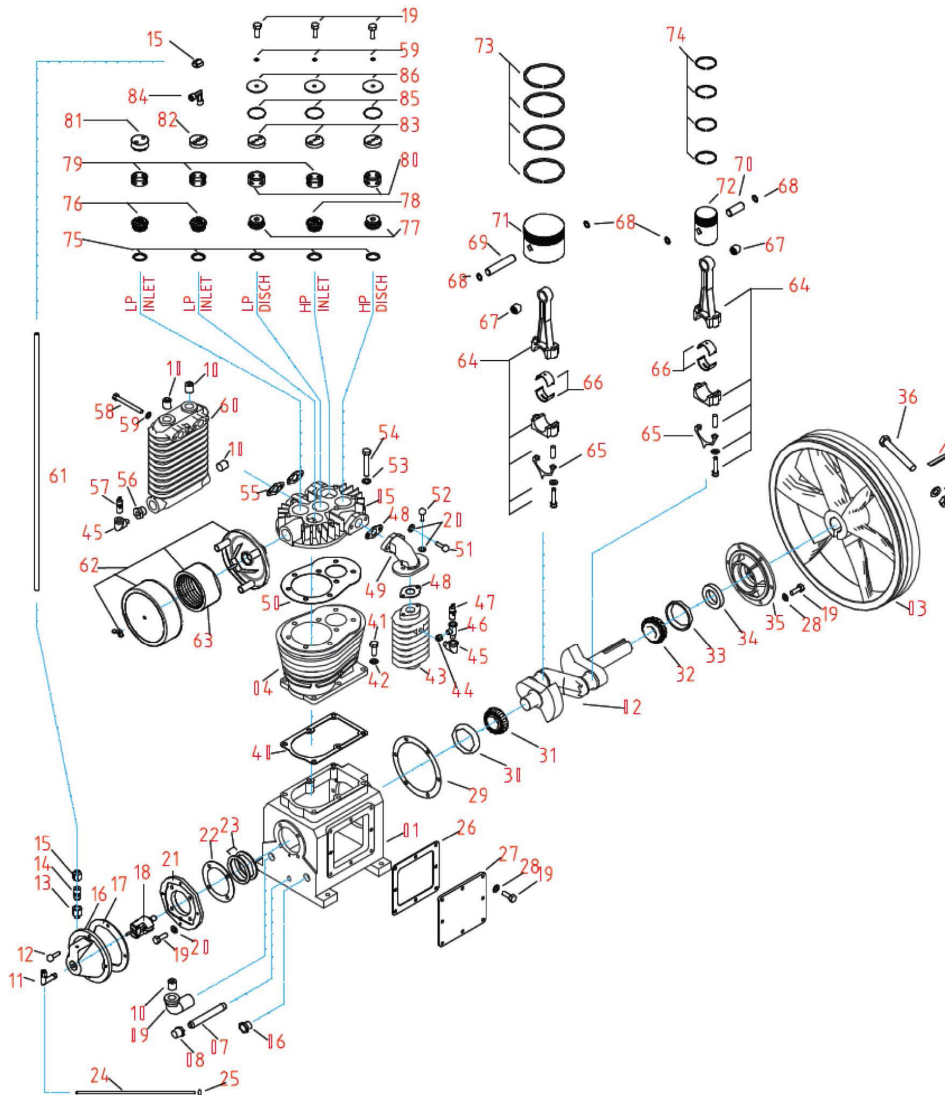

PARTS BREAKDOWN AIR COMPRESSOR

MODEL:BNAC1330HEB

CA1U PUMP
42.005.020

REF #	DESCRIPTION	QTY	BE PART #
11,12	CENTRIFUGAL UNLOADER ELBOW	1	42.005.022
13	PUMP FLYWHEEL	1	42.005.057
62	AIR FILTER ASSEMBLY	1	42.008.052
63	AIR FILTER ELEMENT	1	42.005.028