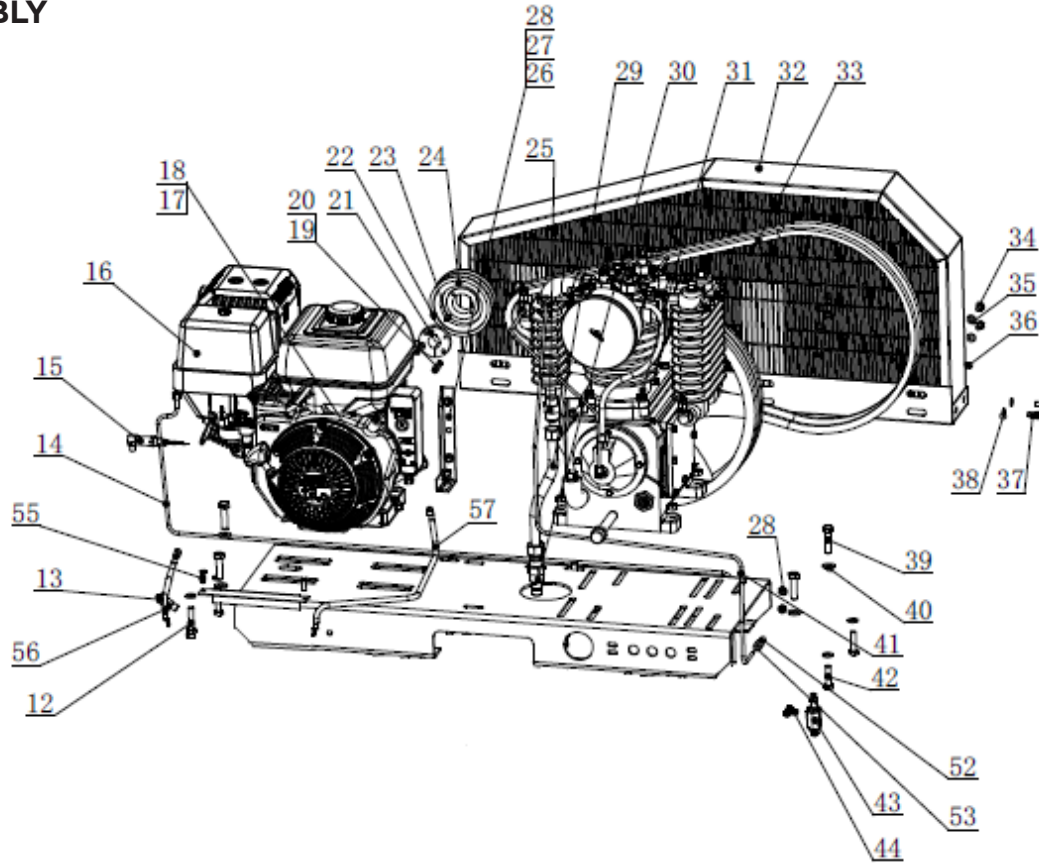

# PARTS BREAKDOWN

### TOP ASSEMBLY

REF #	DESCRIPTION	QTY	BE PART #
11	FLEX LINE	1	42.005.082
15	BULLWHIP THROTTLE CONTROL	1	42.010.027
16	HONDA GX390	1	CHECK WITH HONDA
19	HEX SOCKET HEAD CAP SCREW	2	42.005.087
21	PULLEY BUSHING	1	
22	SOCKET HEAD CAP SCREW	1	
23	PLAIN KEY	1	
24	MOTOR PULLEY	1	
29	FLEX LINE	1	42.005.083
31	CA1U PUMP PUMP ASSEMBLY	1	42.005.020
32	BELT GUARD	1	42.005.078
33	**V BELT	1	B77
43	UNLOADER PILOT VALVE	1	42.005.069

### DIMENSIONS

DIMENSION	MEASUREMENT	QTY
LENGTH	INCHES	47
	MILLIMETERS	1193
WIDTH	INCHES	21.8
	MILLIMETERS	553.8
HEIGHT	INCHES	44.3
	MILLIMETERS	1126.4

\*SHOWN WITH OPTIONAL BATTERY KIT INSTALLED

DESCRIPTION	QTY	BE PART #
LITHIUM-ION BATTERY	1	85.573.108
BATTERY BOX AND BRACKET	1	85.603.005
BATTERY CABLE, 10 GAUGE, RED	1	85.603.009
BATTERY CABLE, 10 GAUGE, BLACK	1	85.603.010
BATTERY TERMINAL RING, 1/4"	4	85.504.006
BATTERY TERMINAL COVER, RED	1	85.504.029
BATTERY TERMINAL COVER, BLACK	1	85.504.030