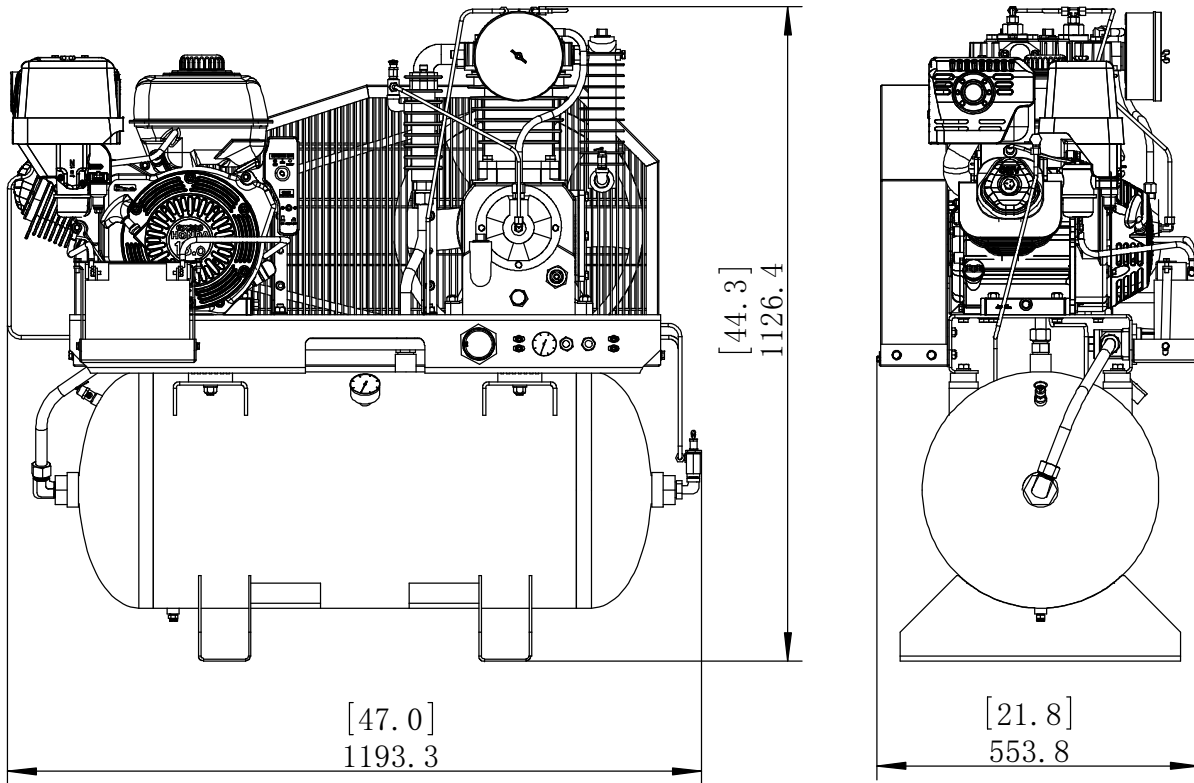

# PARTS BREAKDOWN AIR COMPRESSOR

MODEL:BNAC1330HEB

**CA1U PUMP**  
42.005.020

REF #	DESCRIPTION	QTY	BE PART #
11,12	CENTRIFUGAL UNLOADER ELBOW	1	42.005.022
13	PUMP FLYWHEEL	1	42.005.057
62	AIR FILTER ASSEMBLY	1	42.008.052
63	AIR FILTER ELEMENT	1	42.005.028

# PARTS BREAKDOWN

### DIMENSIONS

DIMENSION	MEASUREMENT	QTY
LENGTH	INCHES	47
	MILLIMETERS	1193
WIDTH	INCHES	21.8
	MILLIMETERS	553.8
HEIGHT	INCHES	44.3
	MILLIMETERS	1126.4

\*SHOWN WITH OPTIONAL BATTERY KIT INSTALLED

DESCRIPTION	QTY	BE PART #
LITHIUM-ION BATTERY	1	85.573.108
BATTERY BOX AND BRACKET	1	85.603.005
BATTERY CABLE, 10 GAUGE, RED	1	85.603.009
BATTERY CABLE, 10 GAUGE, BLACK	1	85.603.010
BATTERY TERMINAL RING, 1/4"	4	85.504.006
BATTERY TERMINAL COVER, RED	1	85.504.029
BATTERY TERMINAL COVER, BLACK	1	85.504.030