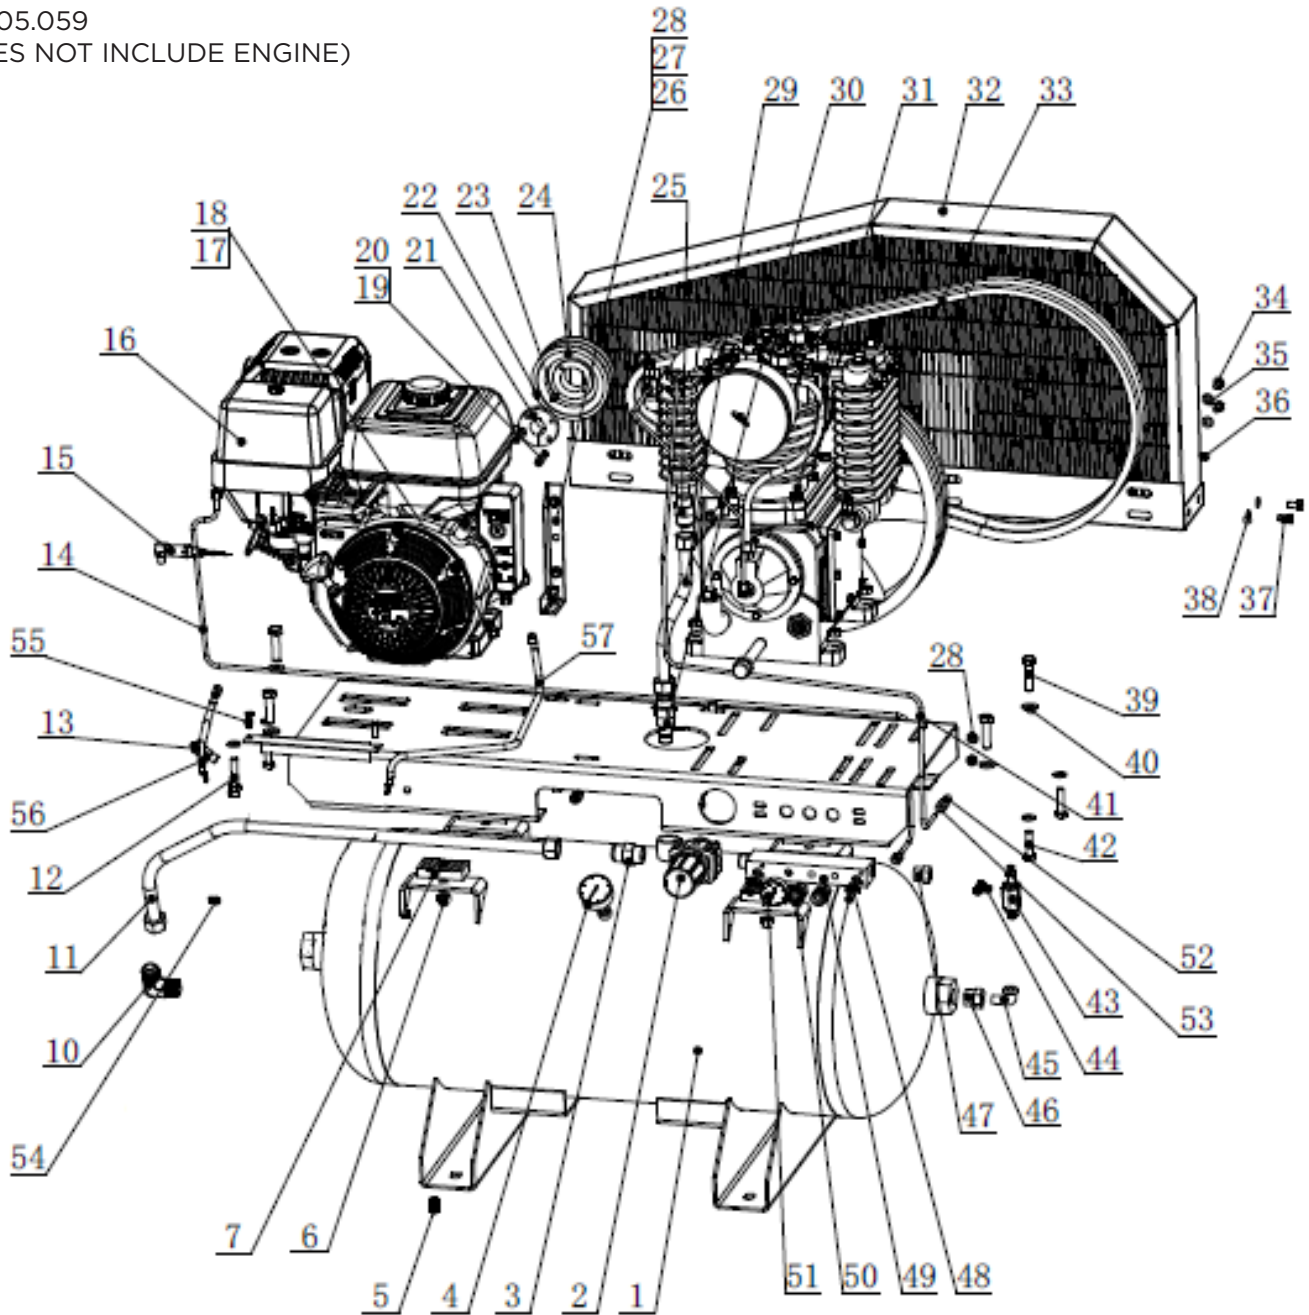

PARTS BREAKDOWN

AIR COMPRESSOR

MODEL:BNAC1330HEB

COMPLETE PUMP TANK ASSEMBLY

42.005.059

(DOES NOT INCLUDE ENGINE)