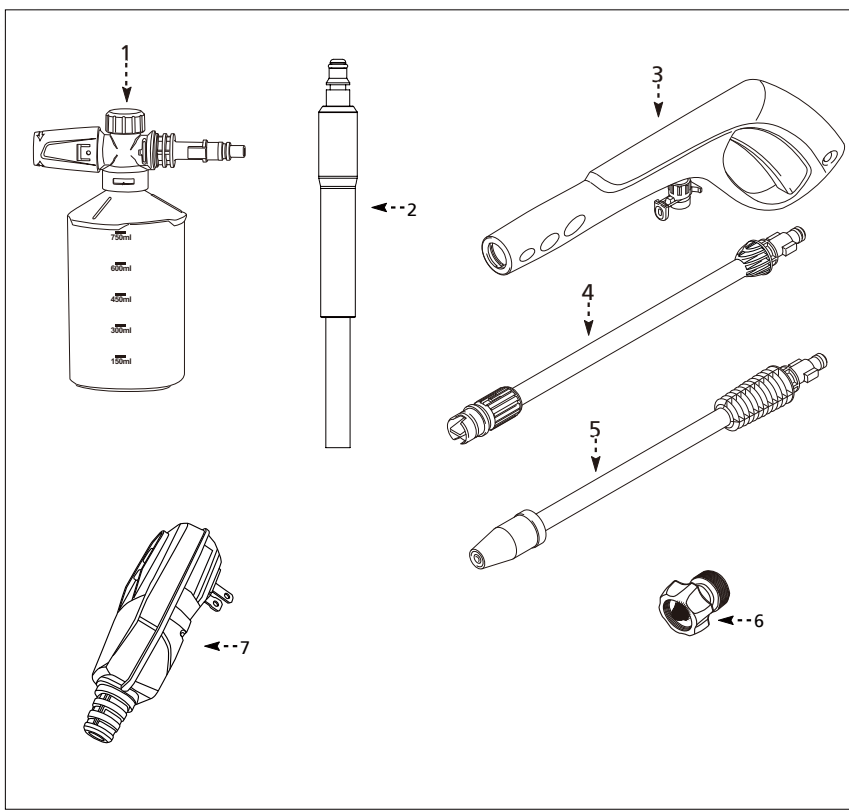

### COMPONENT REPLACEMENTS

REF #	DESCRIPTION	QTY	BE PART #
*1	DETERGENT BOTTLE	1	85.400.320
*2	PVC HOSE	1	
*3	SPRAY GUN	1	
*4	ADJUSTABLE NOZZLE LANCE	1	
*6	M22 ADAPTER	1	
*7	GFCI PLUG	1	90500000BE

\*COMPONENTS WILL BE PHYSICALLY DIFFERENT THAN ORIGINALS BUT WILL REPLACE EFFECTIVELY.