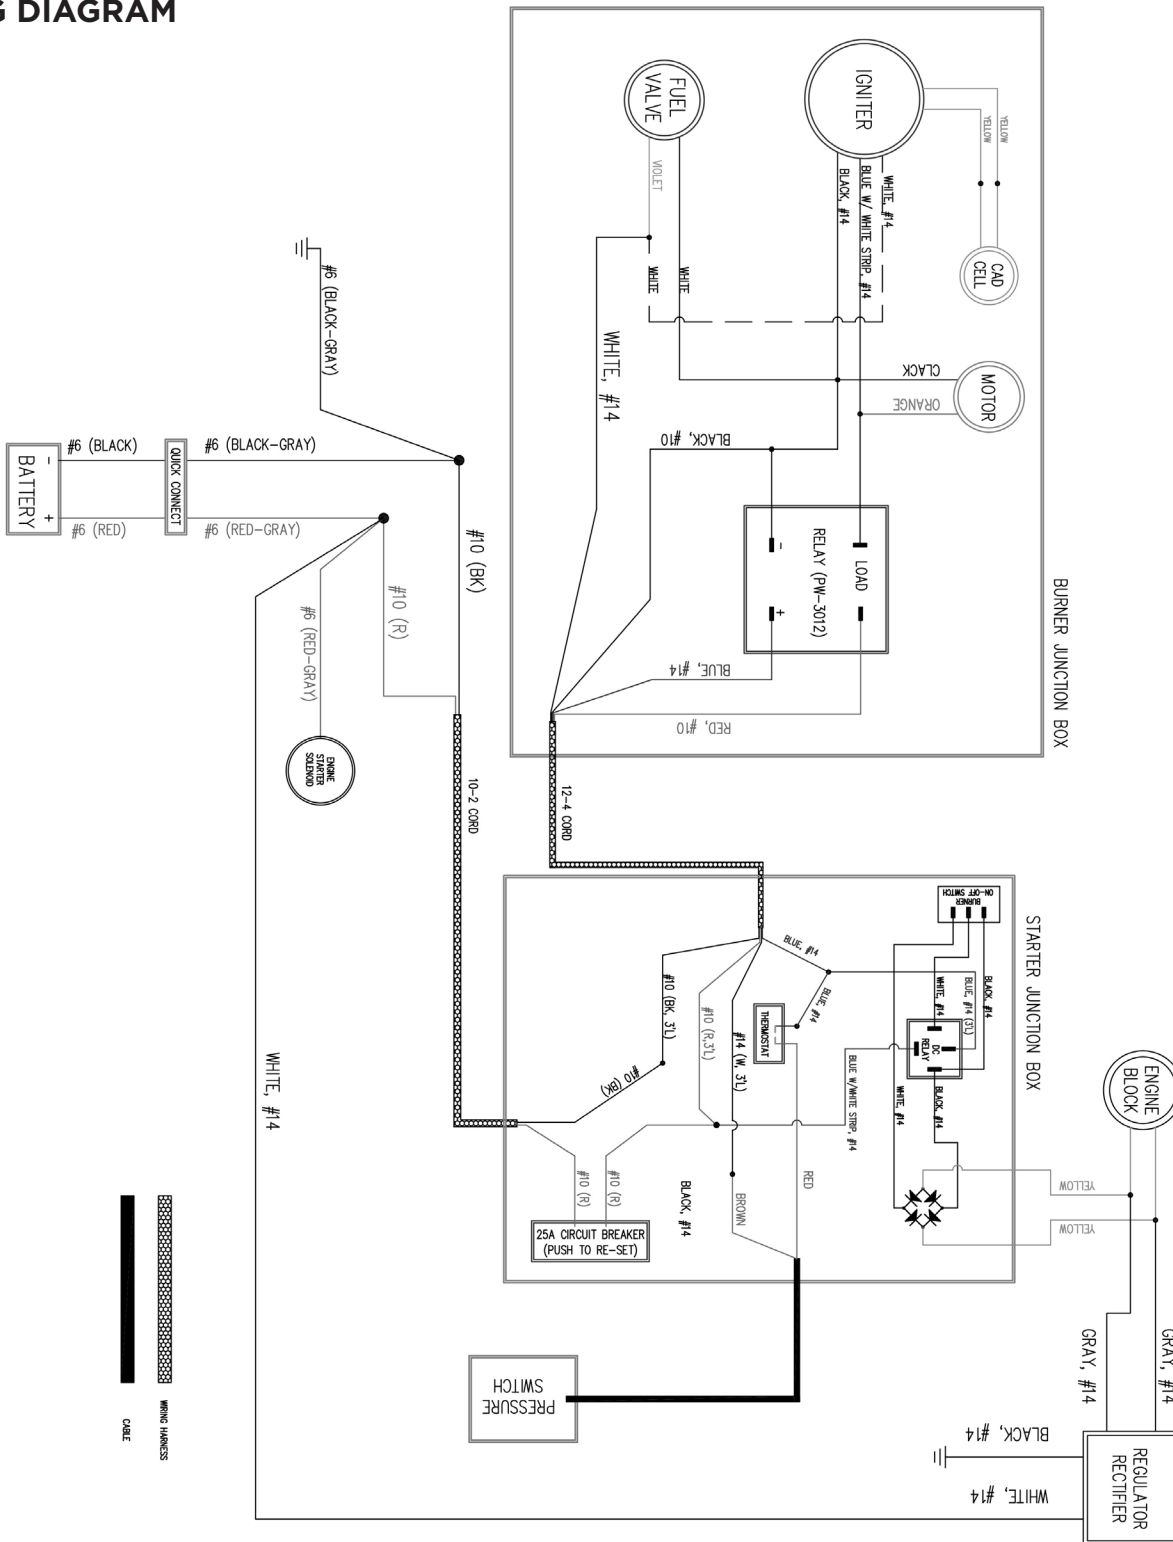

PARTS BREAKDOWN

HOT WATER PRESSURE WASHER

MODEL: N4015RAHW

WIRING DIAGRAM