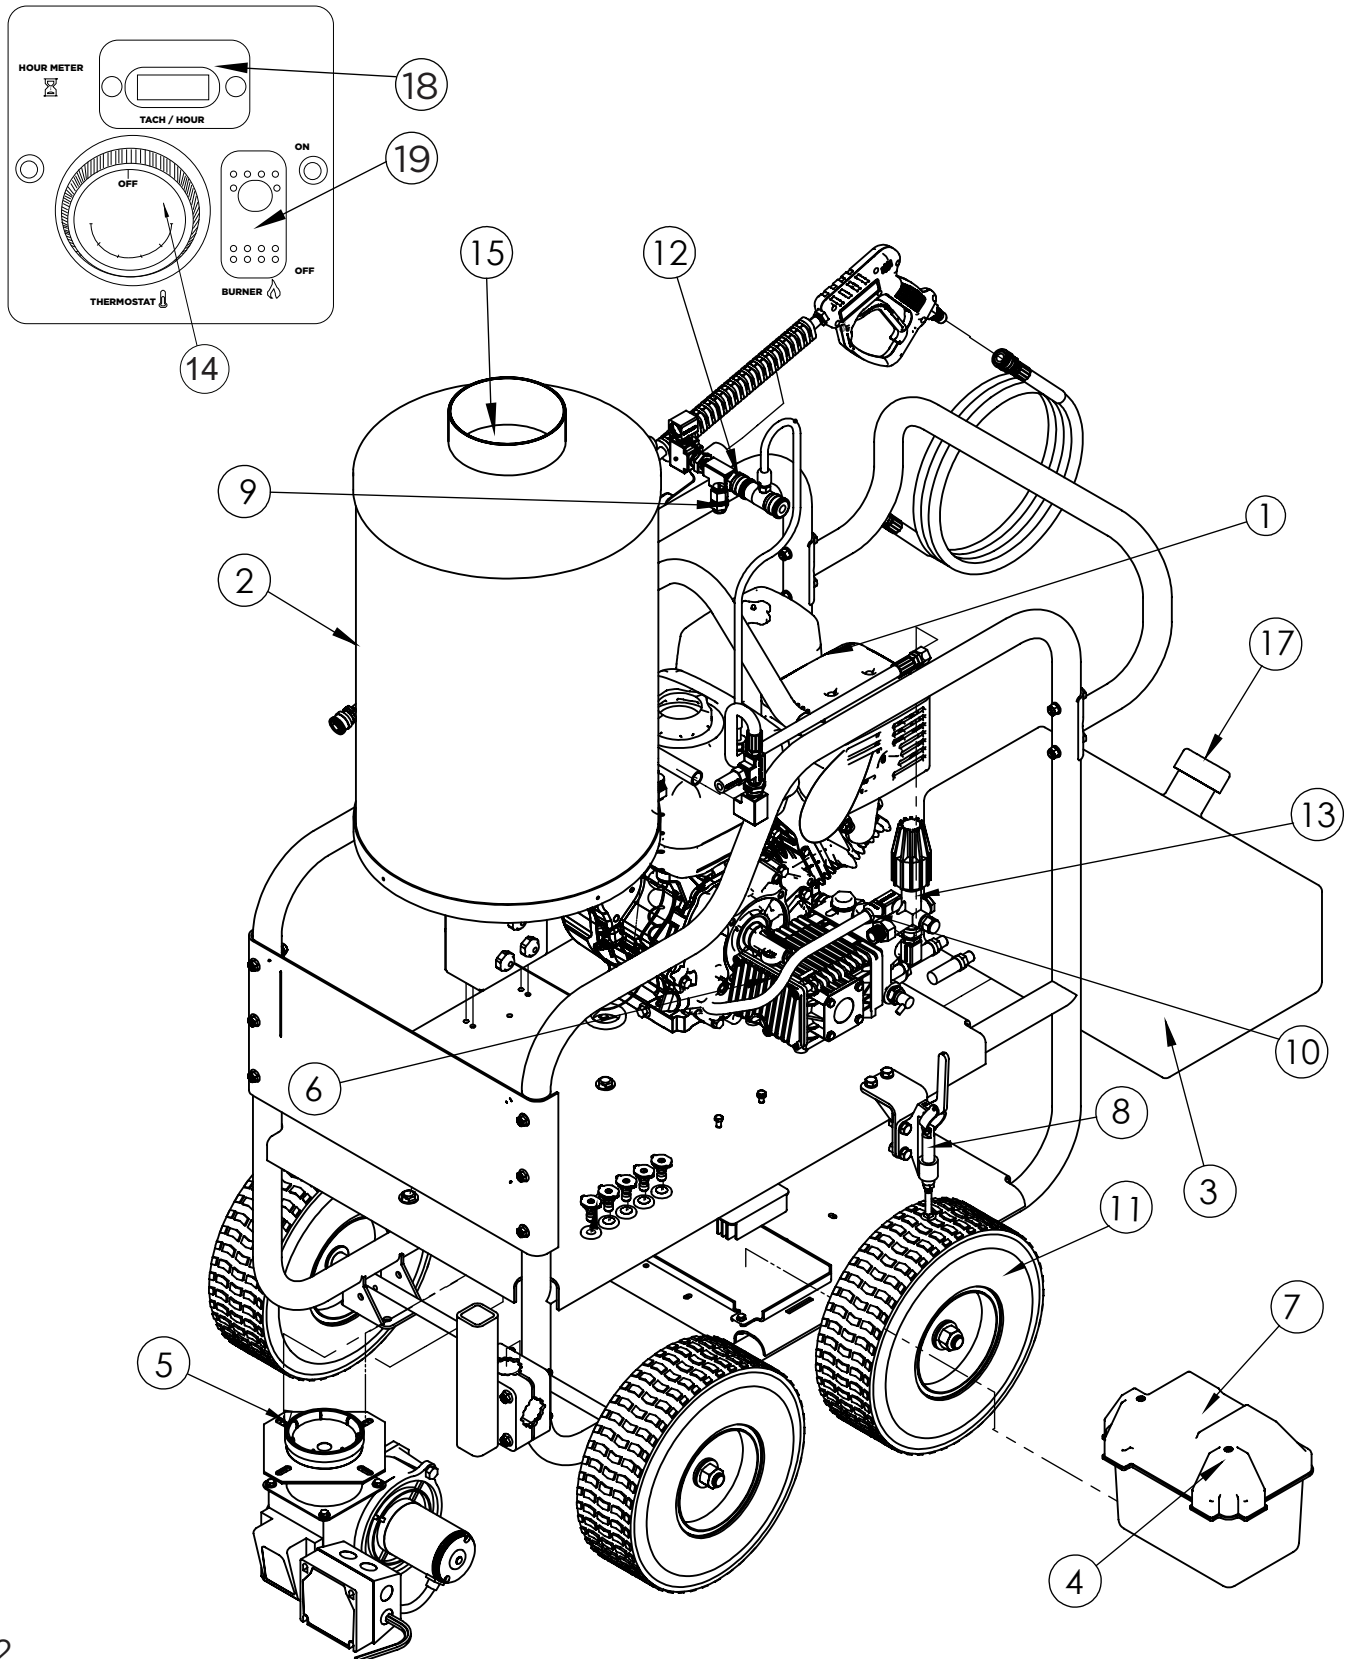

PARTS BREAKDOWN

HOT WATER PRESSURE WASHER

MODEL:N4015RAHW

PARTS BREAKDOWN

HOT WATER PRESSURE WASHER

MODEL: N4015RAHW

PARTS BREAKDOWN

HOT WATER PRESSURE WASHER

MODEL:N4015RAHW

ITEM	PART NUMBER	DESCRIPTION	QTY.
1	85.578.150	POWEREASE 420 ENGINE	1
2	59.000.000	HOT WATER COIL ASSY, 4 GPM	1
3	85.601.043	10 GALLON FUEL TANK	1
4	85.603.000	BATTERY	1
5	59.000.001	BURNER ASSY WITH FUEL PUMP (BECKETT, ADC-12V)	1
6	85.129.037H	PUMP ASSEMBLY, AR RSV4G40HDF-40EZ	1
7	42.005.053	BATTERY BOX	1
8	85.604.104	BRAKE ASSEMBLY	1
9	59.000.101	SAFETY PRESSURE RUPTURE DISC	1
10	85.300.082	PRESSURE SWITCH, 1/4" MNPT	1
11	85.660.050F	WHEEL, 13" FLAT FREE	4
12	85.300.108S	QUICK-CONNECT COUPLER, 3/8" MNPT	1
13	AL607	UNLOADER, VRT3 4500 PSI	1
14	85.400.071	THERMOSTAT (TEMP CONTROL)	1
15	59.000.116	INSULATION, BOTTOM	1
	59.000.117	INSULATION, TOP	1
16	59.000.104	FUEL FILTER	1
17	59.000.123	FUEL CAP	1
18	806-109	TACHOMETER	1
19	59.000.103	TOGGLE SWITCH	1
N/S	59.000.102	LOW VOLTAGE INHIBITOR (LVI)	1
N/S	59.000.104	DIESEL INLINE FUEL FILTER	1

PARTS BREAKDOWN

HOT WATER PRESSURE WASHER

MODEL:N4015RAHW

ADC BECKETT BURNER

59.000.001

ITEM	PART NUMBER	DESCRIPTION	QTY.
1	59.110.004	BLOWER MOTOR	1
2	59.110.005	SHAFT COUPLING	1
3	59.110.000	FUEL PUMP	1
4,5,6	59.110.001	FUEL SOLENOID	1
7	59.110.002	ELECTRODE ASSEMBLY	1
8	59.110.003	IGNITER	1
9	59.000.002	FUEL NOZZLE	1
10	59.110.017	GASKET	1

Legend

ø 15	ø 15	ø 15	ø 15
For ▽	For □	For ▲	For □
RSV2.5G25	RSV3G25	RSV3.5G35	RSV4G30
	For ○		For ■
	RSV3G30		RSV4G35
			RSV4G40
	For ●		
	RSV3G34		
	RSV3G35		

PARTS BREAKDOWN

HOT WATER PRESSURE WASHER

MODEL: N4015RAHW