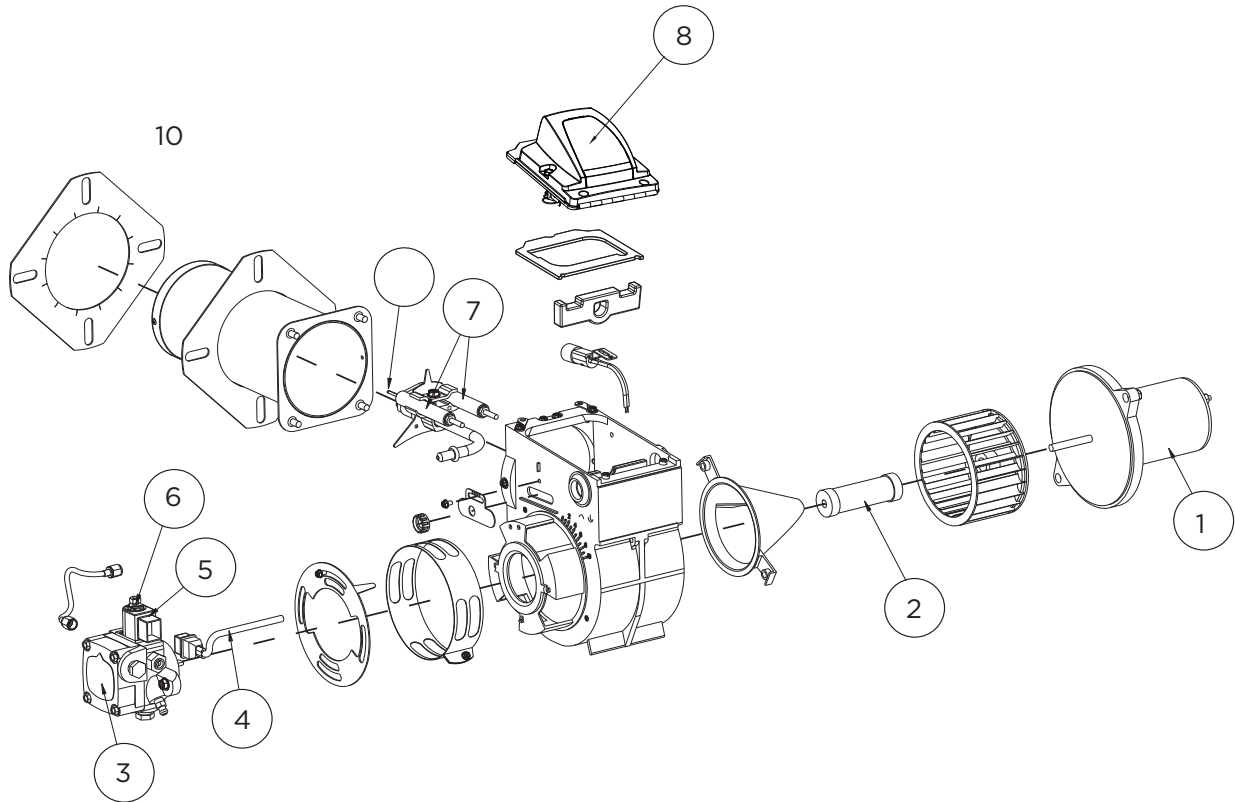

MODEL:N4015RAHW

ITEM	PART NUMBER	DESCRIPTION	QTY.
1	85.578.150	POWEREASE 420 ENGINE	1
2	59.000.000	HOT WATER COIL ASSY, 4 GPM	1
3	85.601.043	10 GALLON FUEL TANK	1
4	85.603.000	BATTERY	1
5	59.000.001	BURNER ASSY WITH FUEL PUMP (BECKETT, ADC-12V)	1
6	85.129.037H	PUMP ASSEMBLY, AR RSV4G40HDF-40EZ	1
7	42.005.053	BATTERY BOX	1
8	85.604.104	BRAKE ASSEMBLY	1
9	59.000.101	SAFETY PRESSURE RUPTURE DISC	1
10	85.300.082	PRESSURE SWITCH, 1/4" MNPT	1
11	85.660.050F	WHEEL, 13" FLAT FREE	4
12	85.300.108S	QUICK-CONNECT COUPLER, 3/8" MNPT	1
13	AL607	UNLOADER, VRT3 4500 PSI	1
14	85.400.071	THERMOSTAT (TEMP CONTROL)	1
15	59.000.116	INSULATION, BOTTOM	1
	59.000.117	INSULATION, TOP	1
16	59.000.104	FUEL FILTER	1
17	59.000.123	FUEL CAP	1
18	806-109	TACHOMETER	1
19	59.000.103	TOGGLE SWITCH	1
N/S	59.000.102	LOW VOLTAGE INHIBITOR (LVI)	1
N/S	59.000.104	DIESEL INLINE FUEL FILTER	1

PARTS BREAKDOWN

HOT WATER PRESSURE WASHER

MODEL:N4015RAHW

ADC BECKETT BURNER

59.000.001

ITEM	PART NUMBER	DESCRIPTION	QTY.
1	59.110.004	BLOWER MOTOR	1
2	59.110.005	SHAFT COUPLING	1
3	59.110.000	FUEL PUMP	1
4,5,6	59.110.001	FUEL SOLENOID	1
7	59.110.002	ELECTRODE ASSEMBLY	1
8	59.110.003	IGNITER	1
9	59.000.002	FUEL NOZZLE	1
10	59.110.017	GASKET	1