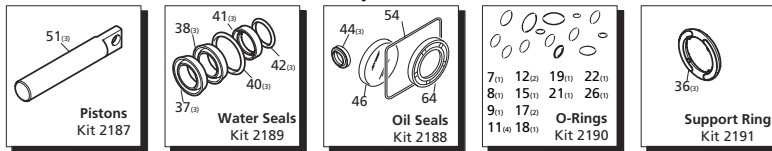

PARTS BREAKDOWN

HOT WATER PRESSURE WASHER

MODEL: N4015RAHW

PUMP

85.129.037H

Repair Kits

Pos	Code	Description	Qty.	Pos	Code	Description	Qty.	Pos	Code	Description	Qty.
1	1980300	Nut M6	1	39	1981570	Piston guide	3		AR64516	Oil	1
2	2760420	Grub screw M6x12	1	40	770260	O-Ring ø23.52x1.78	3			OIL CAPACITY - 16 oz	
3	1980540	Unloader knob	1	41	1260440	Gasket	3	Special Parts / Kits			
4	1980220	Spring plate	2	42	640070	O-Ring ø13.95x2.62	3				
5	2760410	Spring	1	43	2760310	Spacer	3	42304	EZ Start assembly	1	
6	2760400	Valve piston	1	44	1260460	Oil seal	3	2186	Valve kit - up to 3200 PSI	1	
7	2260100	O-Ring ø6.02x2.62	1	45	2760010	Pump body	1	42302	Valve kit - above 3200 PSI	1	
8	660190	O-Ring ø6.07x1.78	1	46	1266740	Bearing cap	1	2280	Unloader kit up to 3200 PSI no knob with seat	1	
9	2760210	Ring	1	47	1260790	Circlip øi52	1	42369	Unloader kit above 3200 PSI no knob with seat	1	
10	2760050	Piston guide	1	48	1780550	Snap ring	1	42128	Unloader kit above 3200 PSI with knob without seat	1	
11	1200690	O-Ring ø15.6x1.78	2	49	2760340	Bearing	1	42129	Unloader kit above 3200 PSI with knob with seat	1	
12	394280	O-Ring ø12.42x1.78	4	50	1780490	Bearing	1	42527	Complete manifold with EZ start	1	
13	2260070	By-pass jet	1	51	880130	Oil cap	1	2769201	Complete manifold non EZ start	1	
14	2760090	Seat	1	52	2760040	Piston	3	2761050	Bare manifolds with EZ start	1	
15	770140	O-Ring ø11.11x1.78	1	53	1780050	Piston pin	3	2760330	Bare manifolds non EZ start	1	
16	1982520	Hose nipple	1	54	1780040	Con rod Aluminum	3				
17	1250280	Ball	1	55	1780710	Con rod Bronze	3				
18	1560520	Spring	1	56	2760280	O-Ring ø101.27x2.62	1				
19	2760230	Detergent injector 3/8" G	1	57	802190	Bolt M6x12	4				
20	2760270	O-Ring ø12x1	1	58	2760110	Rear cover	1				
21	1470210	O-Ring ø9x1	1	59	2760350	Bearing	1				
22	2760120	Injector insert	1	60	1321190	Bearing	1				
23	2760200	Spring	1	61	1321080	Snap ring	1				
24	2760130	Jet	1	62	2769201	Complete pump head w/o EZ start	1				
25	1460430	O-Ring ø4x2.5	1	63	2769209	Complete pump head EZ-start	1				
26	801080	Bolt M6x50	8	64	480671	Oil seal	1				
27	2760020	Head - w/o EZ-start	1	66	180030	Bolt M8x20	4				
28	2761050	Head - Bare EZ-start	1	67	820440	Set screw M6	1				
29	2760330	Head - Bare w/o EZ-start	1	68	1780340	Hollow shaft ø1"	1				
30	2760630	EZ-start plug	1	69	1780920	Hollow shaft ø1"	1				
31	2760260	Plug 1/4" G	2		1780330	Hollow shaft ø1"	1				
32	2760180	Plug	3		1780590	Hollow shaft ø3/4"	1				
33	2769050	Complete valve	6		1780600	Hollow shaft ø3/4"	1				
34	2760220	Support ring	3		1780580	Flange F25	1				
35	1342761	Gasket	3		2760290	Flange F40	1				
36	1981580	Ring	1								