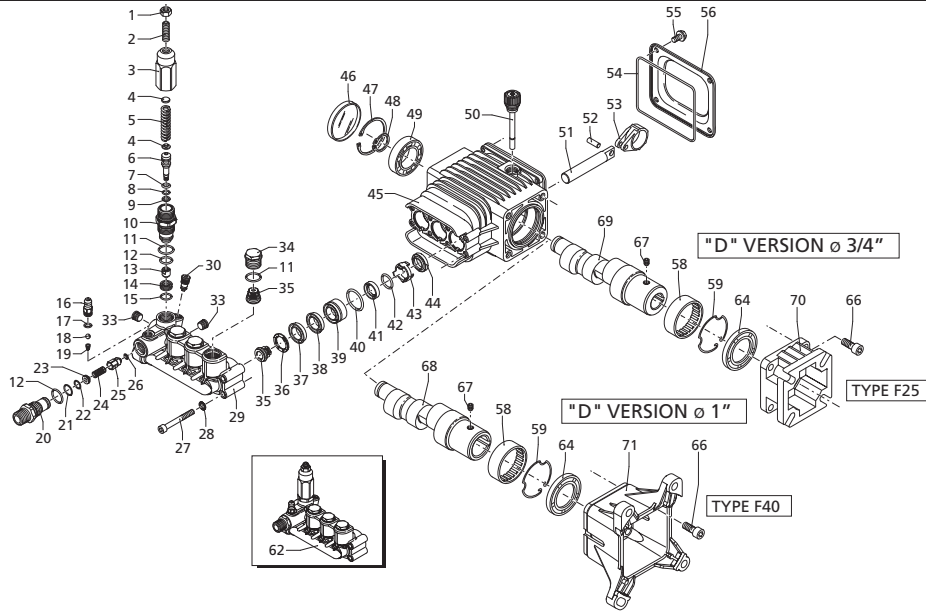

PARTS BREAKDOWN

HOT WATER PRESSURE WASHER

MODEL: N4015RAHW

PUMP

85.129.037H