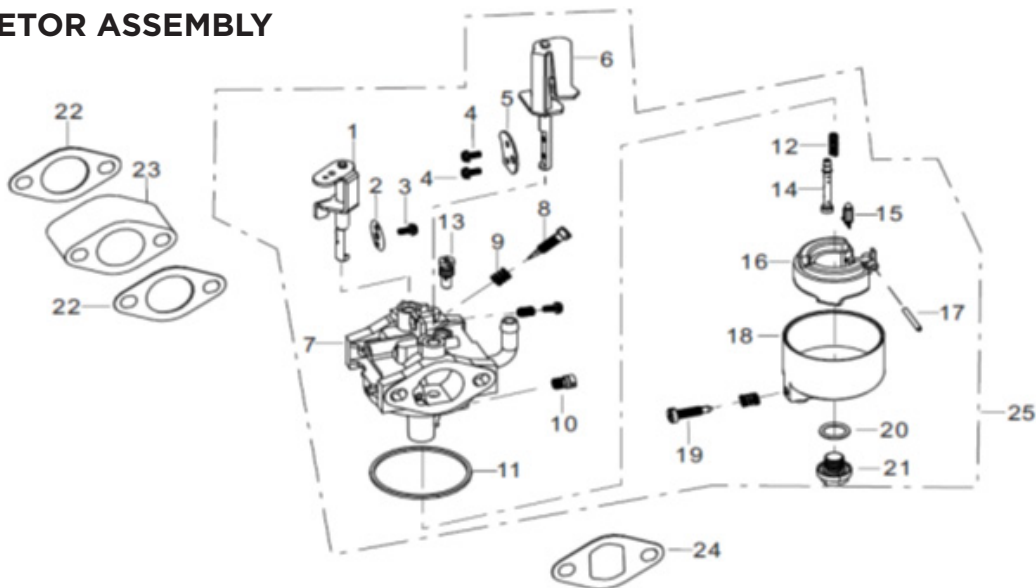

CARBURETOR ASSEMBLY

REF #	DESCRIPTION	QTY	BE PART #
22	GASKET	2	50.001.301
23	INSULATOR PLATE	1	
24	GASKET, AIR CLEANER SIDE	1	
25	CARBURETOR ASSEMBLY	1