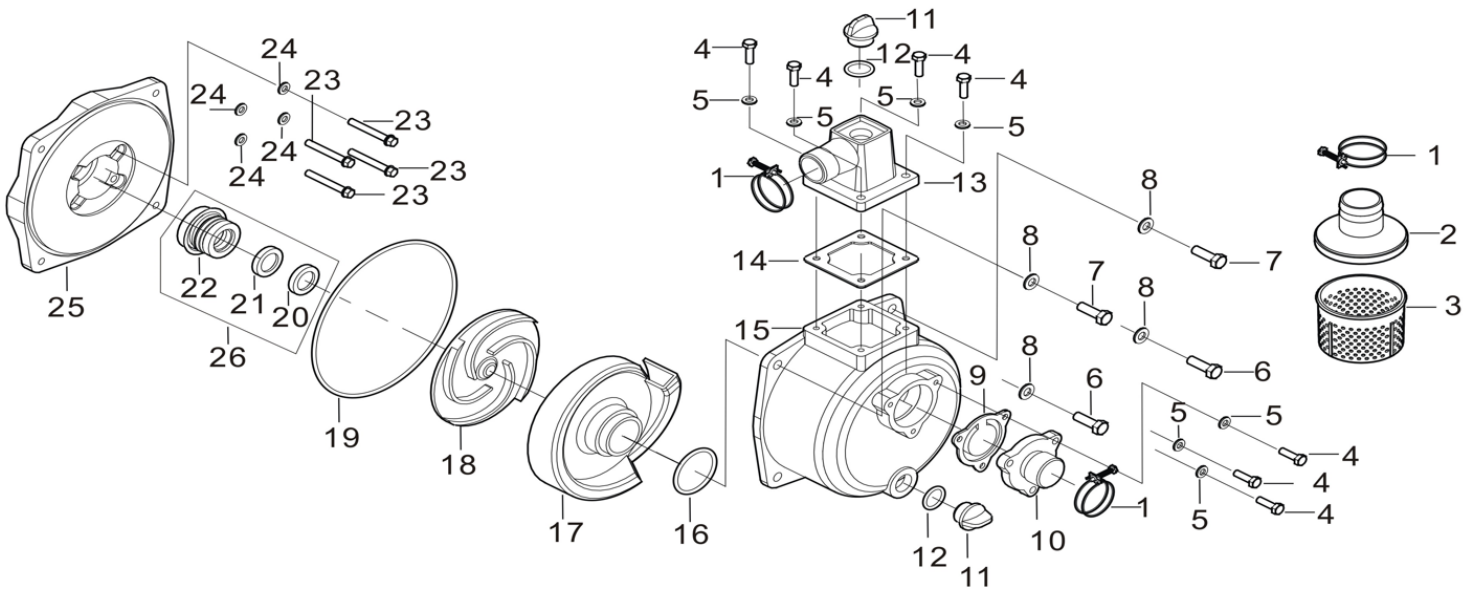

## 1" WATER PUMP

MODEL:MNW125R

---

### WATER PUMP ASSEMBLY

REF #	DESCRIPTION	QTY	BE PART #
2	FILTER COVER	1	50.001.307
3	FILTER	1	
11	PLUG	2	50.001.202
12	PLUG WASHER	2	
10	INLET, WATER	1	50.001.201
13	OUTLET, WATER	1	
15	PUMP BODY	1	85.571.045
17	WHORL CASE	1	85.571.046
18	IMPELLER	1	50.001.204
9	GASKET, INLET WATER	1	50.001.203
14	GASKET, OUTLET	1	
16	RING, WHORL CASE SEAL	1	
19	SEAL, WATER PUMP JOINT	1	
20	SEAL, IMPELLER	1	
21	SEAL, PORCELAIN	1	
22	SEAL ASSEMBLY, MECHANICAL	1	85.571.047
25	JOINT, WATER PUMP	1	
**	COMPLETE PUMP ASSEMBLY	1	85.150.200