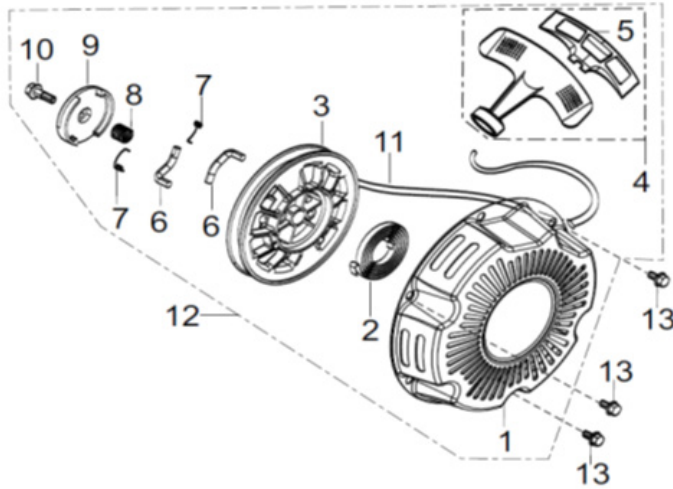

PARTS BREAKDOWN

1" WATER PUMP

MODEL:MNW125R

ENGINE RECOIL ASSEMBLY

REF #	DESCRIPTION	QTY	BE PART #
12	RECOIL ASSEMBLY	1	85.571.115