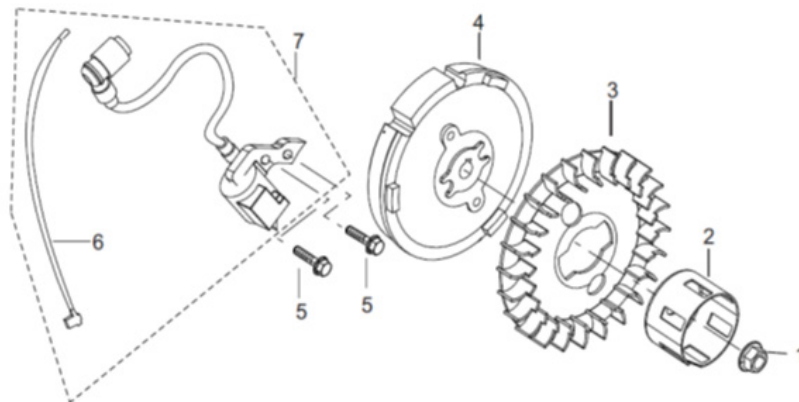

IGNITION COIL

REF #	DESCRIPTION	QTY	BE PART #
7	IGNITION COIL	1	85.571.122