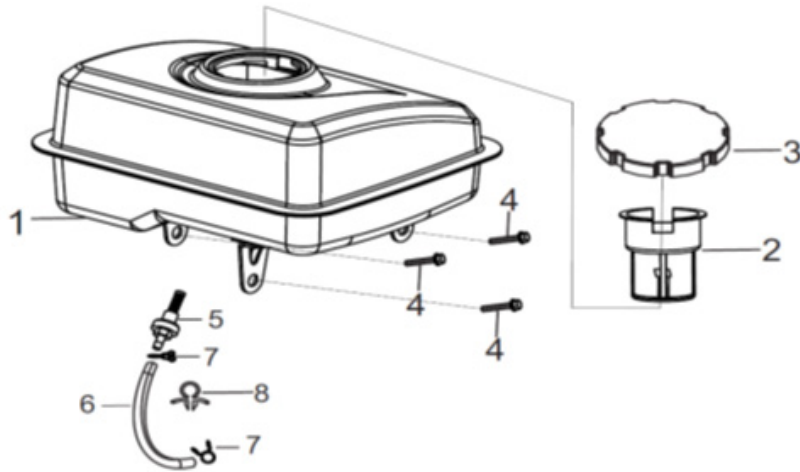

PARTS BREAKDOWN

1" WATER PUMP

MODEL:MNW125R

FUEL TANK

REF #	DESCRIPTION	QTY	BE PART #
1	FUEL TANK	1	85.571.114
2	FUEL STRAINER	1	50.001.305
3	FUEL CAP	1	
5	FUEL OUTLET	1	85.571.042
6	FUEL LINE	1	
7	CLIP	1