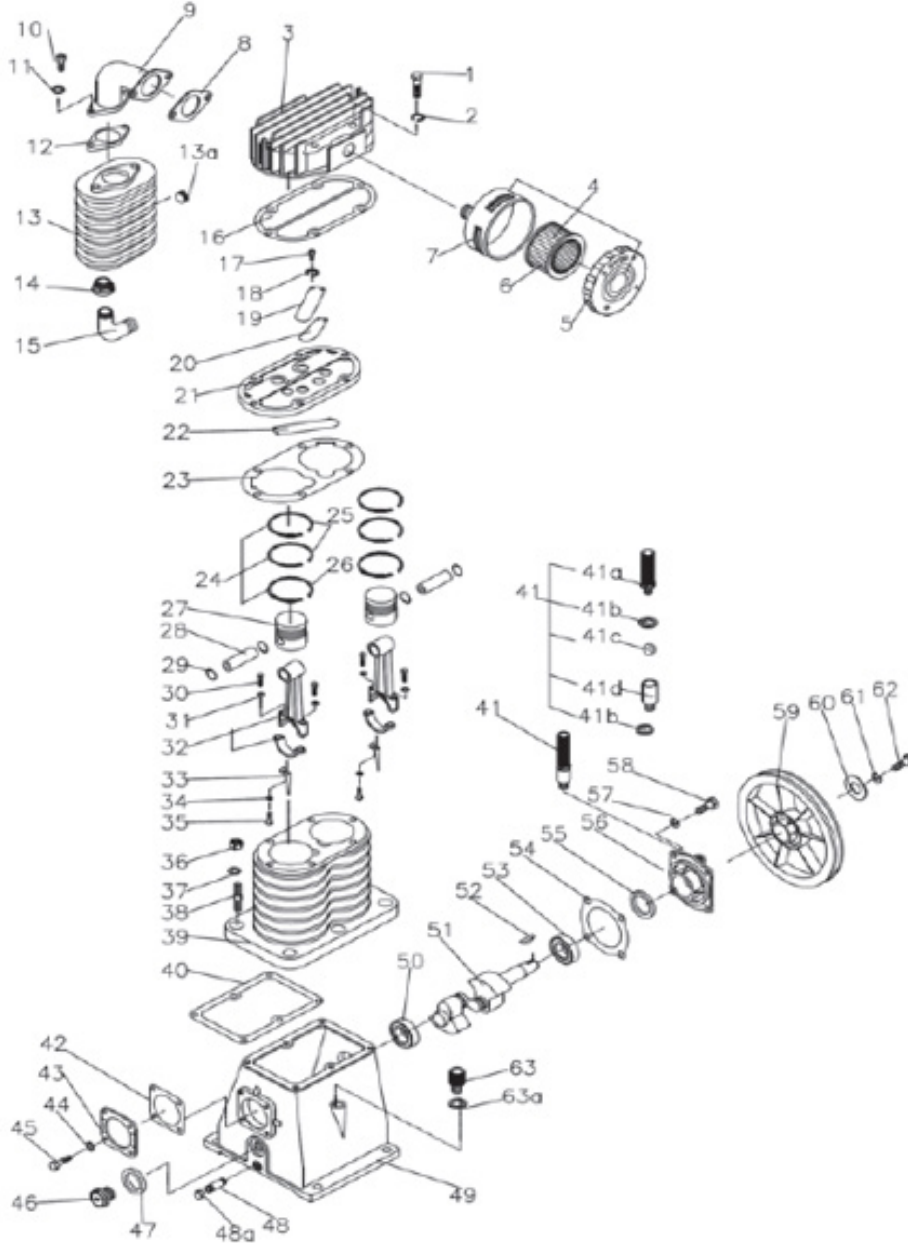

PARTS BREAKDOWN

AIR COMPRESSOR

MODEL:BNAC708RB

PARTS BREAKDOWN

AIR COMPRESSOR

MODEL:BNAC708RB

PUMP AND PLUMBING

REF #	DESCRIPTION	QTY	BE PART #
1	STEEL BRAIDED DISCHARGE PIPE	1	42.004.020
2	BELT GUARD ASSEMBLY	1	42.008.013
8	BELT	1	42.004.021
11	MOTOR PULLEY	1	42.004.029
45	BELT GAURD BRACKET	1	42.004.032
46	PUMP PULLEY	1	42.008.010
47	COMPLETE PUMP ASSEMBLY (INCLUDES PULLEY)	1	42.004.022

***CHECK POWEREASE225 FOR ENGINE BREAKDOWN AND PARTS**

PARTS BREAKDOWN

AIR COMPRESSOR

MODEL:BNAC708RB

MANIFOLD ASSEMBLY

REF #	DESCRIPTION	QTY	BE PART #
22	BARE MANIFOLD	1	42.004.023
23	PRESSURE GAUGE	2	42.004.031
24	QUICK COUPLERS	2	42.000.047
25	SAFETY VALVE	1	42.006.009
22-27	COMPLETE MANIFOLD ASSEMBLY	1	42.004.011

TANK ASSEMBLY

REF #	DESCRIPTION	QTY	BE PART #
38	WHEEL	1	42.004.010
29	TANK DRAIN VALVE	2	42.004.025
30-33	RUBBER FOOT REPLACEMENT KIT (EACH)	4	42.660.007BT
34	PILOT UNLOADER VALVE	1	42.010.024
35	ENGINE THROTTLE CONTROL	1	42.010.026
42	ENGINE THROTTLE HOSE	1	42.010.029
34,35,42	UNLOADER REPLACEMENT KIT*	1	42.010.044

*Old style units had wire actuated throttle cables. New version is pneumatic actuated. Replacement kit upgrades old style into new.

PARTS BREAKDOWN

AIR COMPRESSOR

MODEL:BNAC708RB

PUMP ASSEMBLY

REF #	DESCRIPTION	QTY	BE PART #
3	CYLINDER HEAD	1	42.008.009
4	AIR FILTER ASSEMBLY	1	42.004.028
16	CYLINDER HEAD GASKET	1	42.008.014
41	BREATHER ASSEMBLY	1	42.004.030
59	PUMP PULLEY	1	42.008.010
63	OIL BREATHER PLUG	1	42.008.011
63a	OIL BREATHER PLUG WASHER	1	42.008.012
**	COMPLETE PUMP ASSEMBLY	1	42.004.022