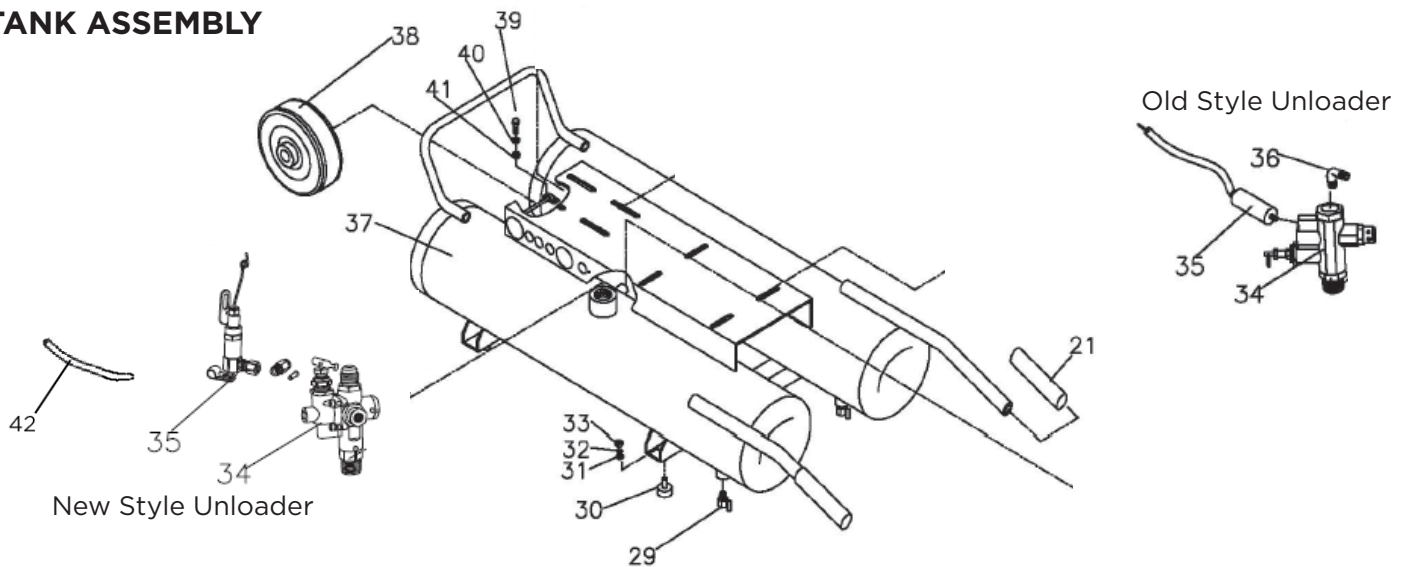

PARTS BREAKDOWN

AIR COMPRESSOR

MODEL:BNAC708RB

PARTS BREAKDOWN

AIR COMPRESSOR

MODEL:BNAC708RB

PUMP AND PLUMBING

REF #	DESCRIPTION	QTY	BE PART #
1	STEEL BRAIDED DISCHARGE PIPE	1	42.004.020
2	BELT GUARD ASSEMBLY	1	42.008.013
8	BELT	1	42.004.021
11	MOTOR PULLEY	1	42.004.029
45	BELT GAURD BRACKET	1	42.004.032
46	PUMP PULLEY	1	42.008.010
47	COMPLETE PUMP ASSEMBLY (INCLUDES PULLEY)	1	42.004.022

***CHECK POWEREASE225 FOR ENGINE BREAKDOWN AND PARTS**

PARTS BREAKDOWN

AIR COMPRESSOR

MODEL:BNAC708RB

MANIFOLD ASSEMBLY

REF #	DESCRIPTION	QTY	BE PART #
22	BARE MANIFOLD	1	42.004.023
23	PRESSURE GAUGE	2	42.004.031
24	QUICK COUPLERS	2	42.000.047
25	SAFETY VALVE	1	42.006.009
22-27	COMPLETE MANIFOLD ASSEMBLY	1	42.004.011

TANK ASSEMBLY

REF #	DESCRIPTION	QTY	BE PART #
38	WHEEL	1	42.004.010
29	TANK DRAIN VALVE	2	42.004.025
30-33	RUBBER FOOT REPLACEMENT KIT (EACH)	4	42.660.007BT
34	PILOT UNLOADER VALVE	1	42.010.024
35	ENGINE THROTTLE CONTROL	1	42.010.026
42	ENGINE THROTTLE HOSE	1	42.010.029
34,35,42	UNLOADER REPLACEMENT KIT*	1	42.010.044

*Old style units had wire actuated throttle cables. New version is pneumatic actuated. Replacement kit upgrades old style into new.

PARTS BREAKDOWN

AIR COMPRESSOR

MODEL:BNAC708RB

PUMP ASSEMBLY

REF #	DESCRIPTION	QTY	BE PART #
3	CYLINDER HEAD	1	42.008.009
4	AIR FILTER ASSEMBLY	1	42.004.028
16	CYLINDER HEAD GASKET	1	42.008.014
41	BREATHER ASSEMBLY	1	42.004.030
59	PUMP PULLEY	1	42.008.010
63	OIL BREATHER PLUG	1	42.008.011
63a	OIL BREATHER PLUG WASHER	1	42.008.012
**	COMPLETE PUMP ASSEMBLY	1	42.004.022