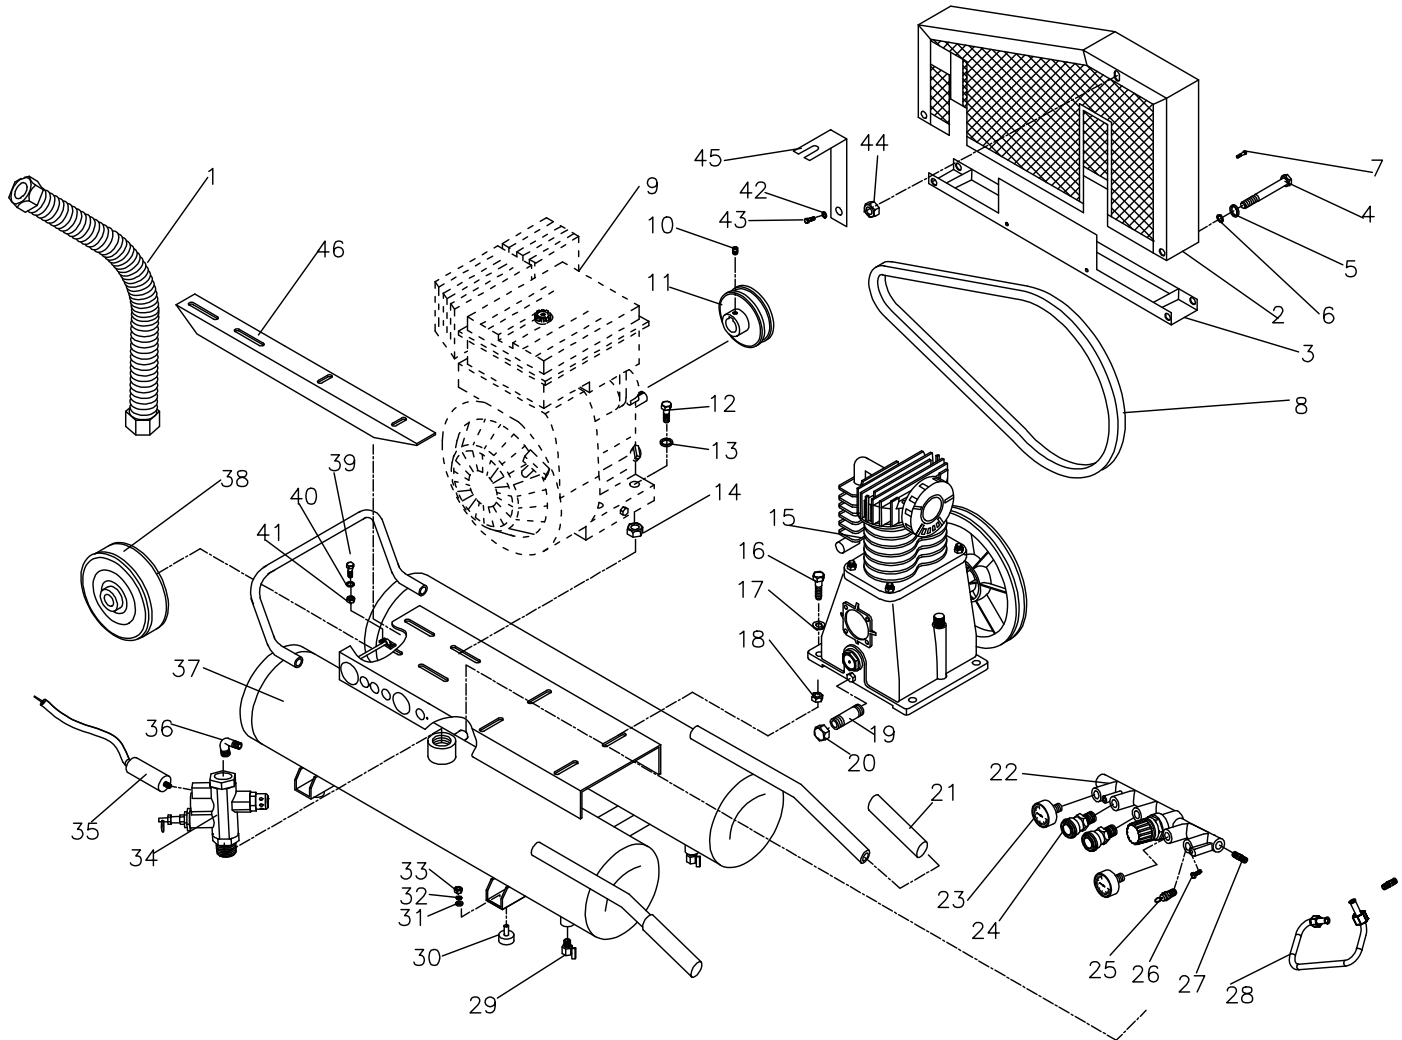

PARTS BREAKDOWN AIR COMPRESSOR

MODEL:BNAC708RB

**COMPLETE ASSEMBLY
(FOR REFERENCE)**