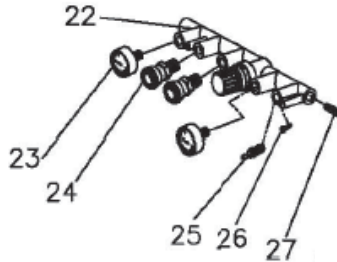

PARTS BREAKDOWN

AIR COMPRESSOR

MODEL:BNAC708RB

PARTS BREAKDOWN

AIR COMPRESSOR

MODEL:BNAC708RB

PUMP AND PLUMBING

REF #	DESCRIPTION	QTY	BE PART #
1	STEEL BRAIDED DISCHARGE PIPE	1	42.004.020
2	BELT GUARD ASSEMBLY	1	42.008.013
8	BELT	1	42.004.021
11	MOTOR PULLEY	1	42.004.029
45	BELT GAURD BRACKET	1	42.004.032
46	PUMP PULLEY	1	42.008.010
47	COMPLETE PUMP ASSEMBLY (INCLUDES PULLEY)	1	42.004.022

***CHECK POWEREASE225 FOR ENGINE BREAKDOWN AND PARTS**

PARTS BREAKDOWN

AIR COMPRESSOR

MODEL:BNAC708RB

MANIFOLD ASSEMBLY

REF #	DESCRIPTION	QTY	BE PART #
22	BARE MANIFOLD	1	42.004.023
23	PRESSURE GAUGE	2	42.004.031
24	QUICK COUPLERS	2	42.000.047
25	SAFETY VALVE	1	42.006.009
22-27	COMPLETE MANIFOLD ASSEMBLY	1	42.004.011

TANK ASSEMBLY

REF #	DESCRIPTION	QTY	BE PART #
38	WHEEL	1	42.004.010
29	TANK DRAIN VALVE	2	42.004.025
30-33	RUBBER FOOT REPLACEMENT KIT (EACH)	4	42.660.007BT
34	PILOT UNLOADER VALVE	1	42.010.024
35	ENGINE THROTTLE CONTROL	1	42.010.026
42	ENGINE THROTTLE HOSE	1	42.010.029
34,35,42	UNLOADER REPLACEMENT KIT*	1	42.010.044

*Old style units had wire actuated throttle cables. New version is pneumatic actuated. Replacement kit upgrades old style into new.

PARTS BREAKDOWN

AIR COMPRESSOR

MODEL:BNAC708RB

PUMP ASSEMBLY

REF #	DESCRIPTION	QTY	BE PART #
3	CYLINDER HEAD	1	42.008.009
4	AIR FILTER ASSEMBLY	1	42.004.028
16	CYLINDER HEAD GASKET	1	42.008.014
41	BREATHER ASSEMBLY	1	42.004.030
59	PUMP PULLEY	1	42.008.010
63	OIL BREATHER PLUG	1	42.008.011
63a	OIL BREATHER PLUG WASHER	1	42.008.012
**	COMPLETE PUMP ASSEMBLY	1	42.004.022