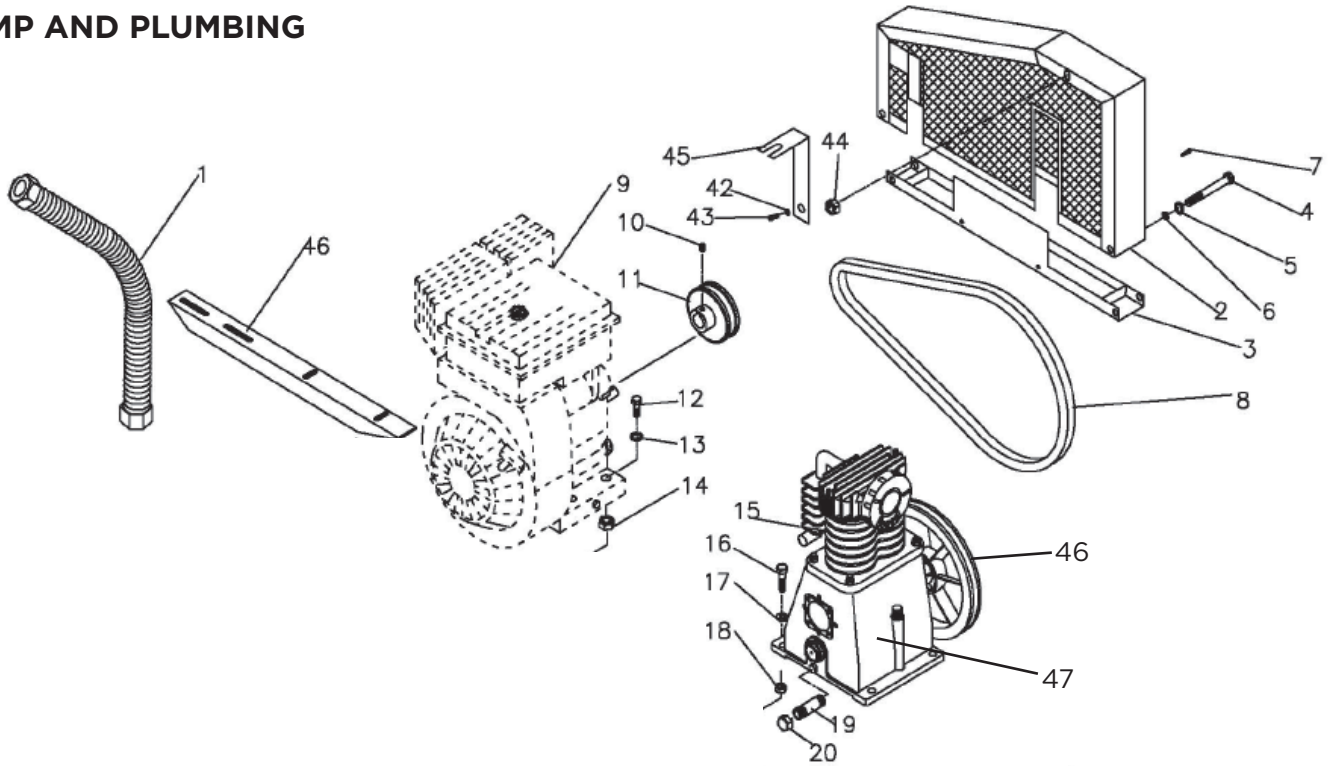

PARTS BREAKDOWN

AIR COMPRESSOR

MODEL:BNAC708RB

PARTS BREAKDOWN

AIR COMPRESSOR

MODEL:BNAC708RB

PUMP AND PLUMBING

REF #	DESCRIPTION	QTY	BE PART #
1	STEEL BRAIDED DISCHARGE PIPE	1	42.004.020
2	BELT GUARD ASSEMBLY	1	42.008.013
8	BELT	1	42.004.021
11	MOTOR PULLEY	1	42.004.029
45	BELT GAURD BRACKET	1	42.004.032
46	PUMP PULLEY	1	42.008.010
47	COMPLETE PUMP ASSEMBLY (INCLUDES PULLEY)	1	42.004.022

***CHECK POWEREASE225 FOR ENGINE BREAKDOWN AND PARTS**

PARTS BREAKDOWN

AIR COMPRESSOR

MODEL:BNAC708RB

MANIFOLD ASSEMBLY

REF #	DESCRIPTION	QTY	BE PART #
22	BARE MANIFOLD	1	42.004.023
23	PRESSURE GAUGE	2	42.004.031
24	QUICK COUPLERS	2	42.000.047
25	SAFETY VALVE	1	42.006.009
22-27	COMPLETE MANIFOLD ASSEMBLY	1	42.004.011

TANK ASSEMBLY

REF #	DESCRIPTION	QTY	BE PART #
38	WHEEL	1	42.004.010
29	TANK DRAIN VALVE	2	42.004.025
30-33	RUBBER FOOT REPLACEMENT KIT (EACH)	4	42.660.007BT
34	PILOT UNLOADER VALVE	1	42.010.024
35	ENGINE THROTTLE CONTROL	1	42.010.026
42	ENGINE THROTTLE HOSE	1	42.010.029
34,35,42	UNLOADER REPLACEMENT KIT*	1	42.010.044

*Old style units had wire actuated throttle cables. New version is pneumatic actuated. Replacement kit upgrades old style into new.

PARTS BREAKDOWN

AIR COMPRESSOR

MODEL:BNAC708RB

PUMP ASSEMBLY

REF #	DESCRIPTION	QTY	BE PART #
3	CYLINDER HEAD	1	42.008.009
4	AIR FILTER ASSEMBLY	1	42.004.028
16	CYLINDER HEAD GASKET	1	42.008.014
41	BREATHER ASSEMBLY	1	42.004.030
59	PUMP PULLEY	1	42.008.010
63	OIL BREATHER PLUG	1	42.008.011
63a	OIL BREATHER PLUG WASHER	1	42.008.012
**	COMPLETE PUMP ASSEMBLY	1	42.004.022