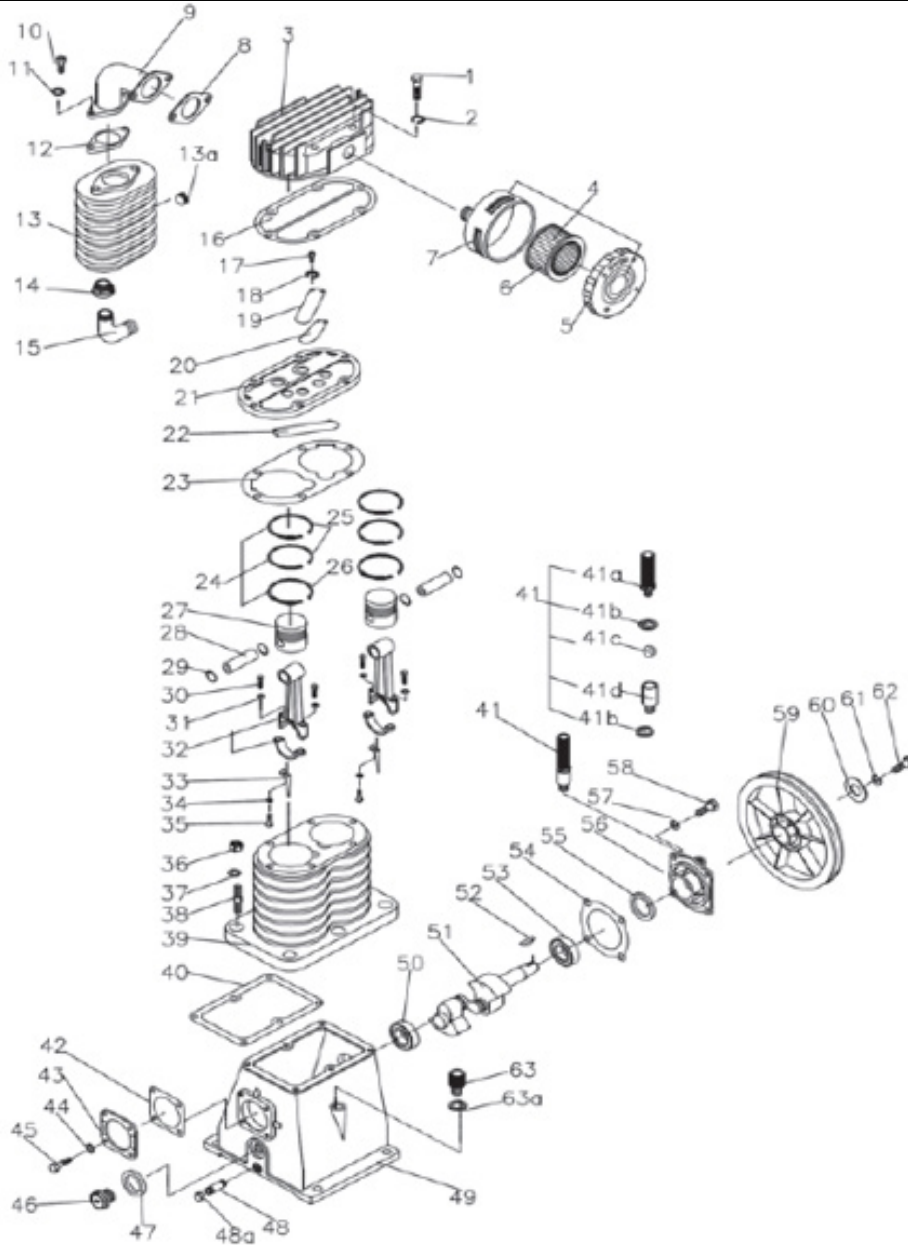

### MANIFOLD ASSEMBLY

REF #	DESCRIPTION	QTY	BE PART #
22	BARE MANIFOLD	1	42.004.023
23	PRESSURE GAUGE	2	42.004.031
24	QUICK COUPLERS	2	42.000.047
25	SAFETY VALVE	1	42.006.009
22-27	COMPLETE MANIFOLD ASSEMBLY	1	42.004.011

### TANK ASSEMBLY

REF #	DESCRIPTION	QTY	BE PART #
38	WHEEL	1	42.004.010
29	TANK DRAIN VALVE	2	42.004.025
30-33	RUBBER FOOT REPLACEMENT KIT (EACH)	4	85.660.007BT
34	PILOT UNLOADER VALVE	1	42.010.024
35	ENGINE THROTTLE CONTROL	1	42.010.026
42	ENGINE THROTTLE HOSE	1	42.010.029
34,35,42	UNLOADER REPLACEMENT KIT*	1	42.010.044

### PUMP ASSEMBLY

REF #	DESCRIPTION	QTY	BE PART #
3	CYLINDER HEAD	1	42.008.009
4	AIR FILTER ASSEMBLY	1	42.004.028
16	CYLINDER HEAD GASKET	1	42.008.014
41	BREATHER ASSEMBLY	1	42.004.030
59	PUMP PULLEY	1	42.008.010
63	OIL BREATHER PLUG	1	42.008.011
63a	OIL BREATHER PLUG WASHER	1	42.008.012
**	COMPLETE PUMP ASSEMBLY	1	42.004.022