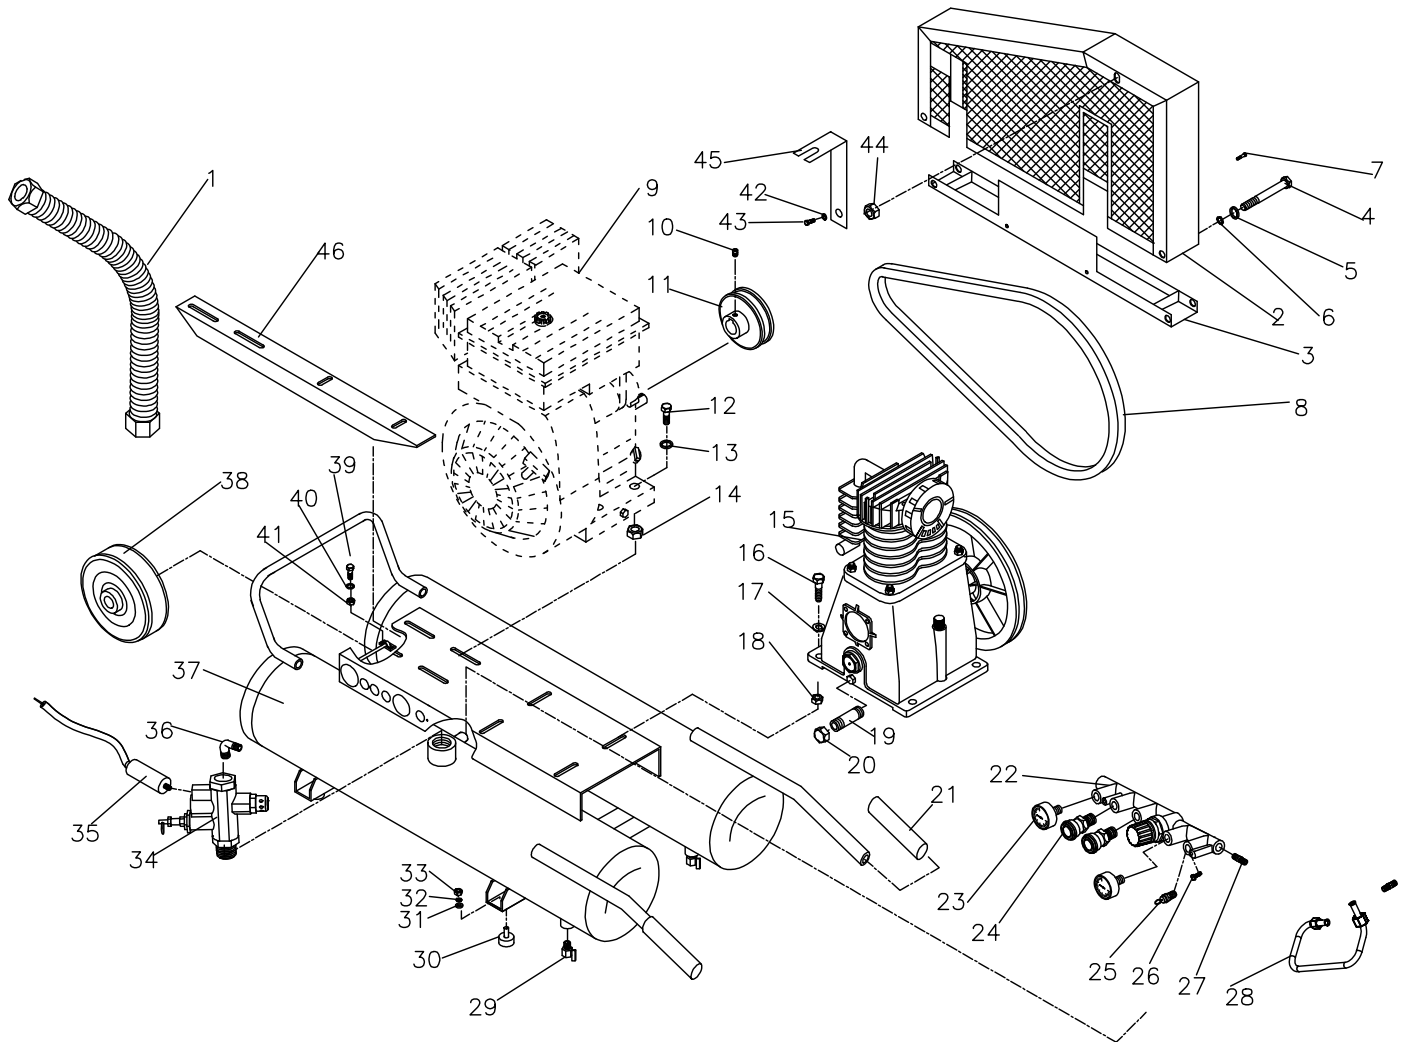

PARTS BREAKDOWN AIR COMPRESSOR

MODEL:BNAC658HB

**COMPLETE ASSEMBLY
(FOR REFERENCE)**