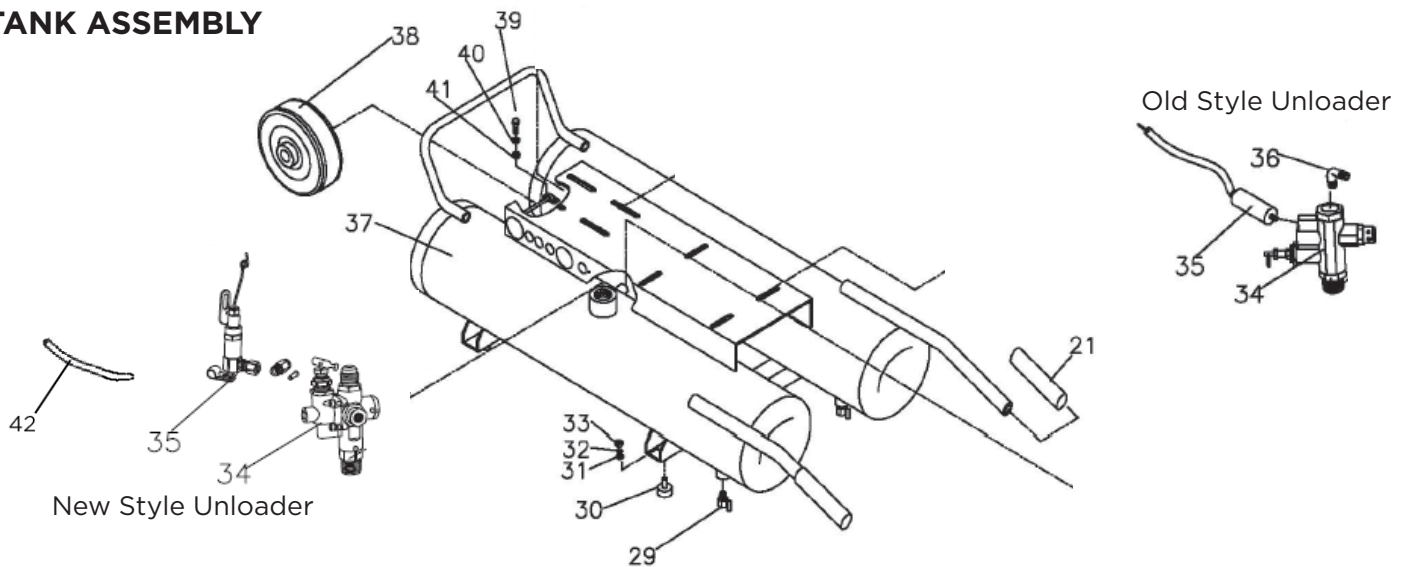

TANK ASSEMBLY

REF #	DESCRIPTION	QTY	BE PART #
38	WHEEL	1	42.004.010
29	TANK DRAIN VALVE	2	42.004.025
30-33	RUBBER FOOT REPLACEMENT KIT (EACH)	4	85.660.007BT
34	PILOT UNLOADER VALVE	1	42.010.024
35	ENGINE THROTTLE CONTROL	1	42.010.026
42	ENGINE THROTTLE HOSE	1	42.010.029
34,35,42	UNLOADER REPLACEMENT KIT*	1	42.010.044

*Old style units had wire actuated throttle cables. New version is pneumatic actuated. Replacement kit upgrades old style into new.