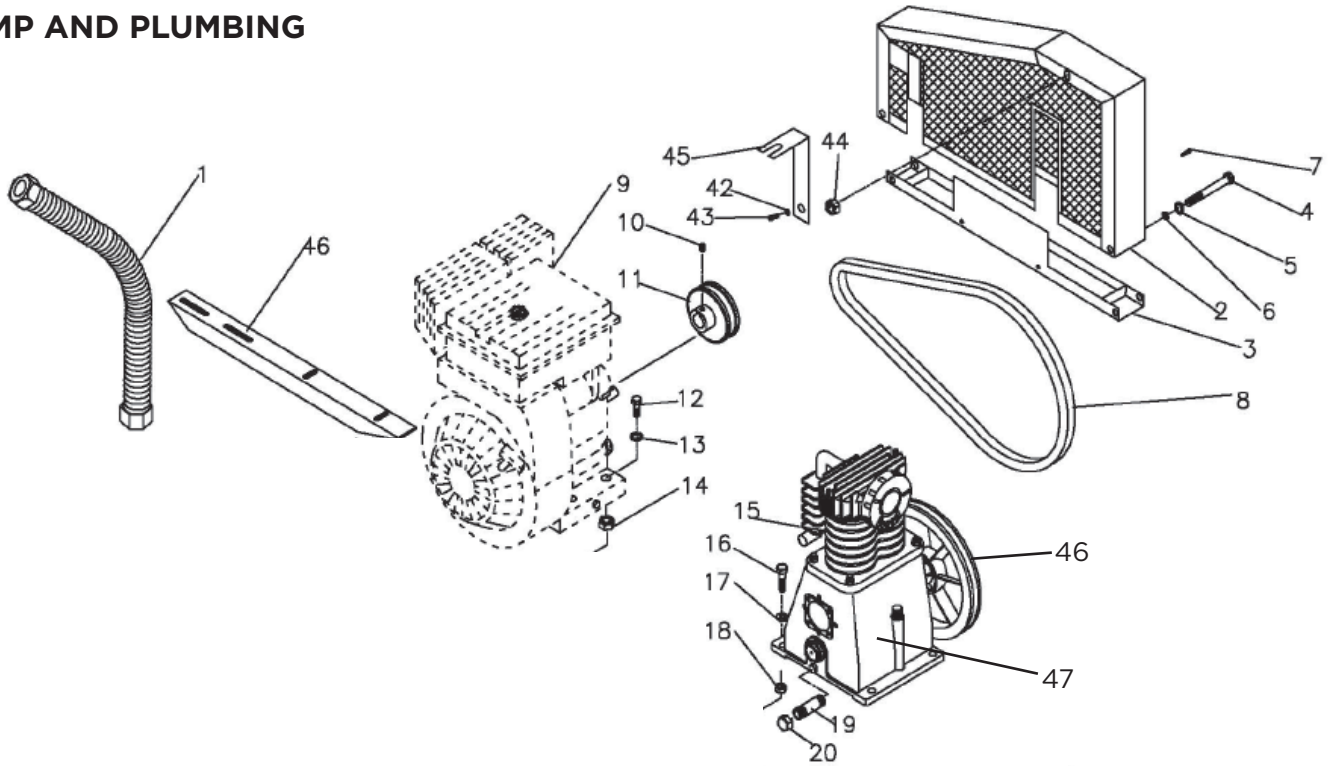

### PUMP AND PLUMBING

REF #	DESCRIPTION	QTY	BE PART #
1	STEEL BRAIDED DISCHARGE PIPE	1	42.004.020
2	BELT GUARD ASSEMBLY	1	42.008.013
8	BELT	1	42.004.021
11	MOTOR PULLEY	1	42.004.029
45	BELT GAURD BRACKET	1	42.004.032
46	PUMP PULLEY	1	42.008.010
47	COMPLETE PUMP ASSEMBLY (INCLUDES PULLEY)	1	42.004.022