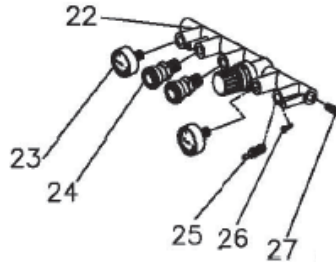

PARTS BREAKDOWN

AIR COMPRESSOR

MODEL:BNAC658HB

MANIFOLD ASSEMBLY

REF #	DESCRIPTION	QTY	BE PART #
22	BARE MANIFOLD	1	42.004.023
23	PRESSURE GAUGE	2	42.004.031
24	QUICK COUPLERS	2	42.000.047
25	SAFETY VALVE	1	42.006.009
22-27	COMPLETE MANIFOLD ASSEMBLY	1	42.004.011