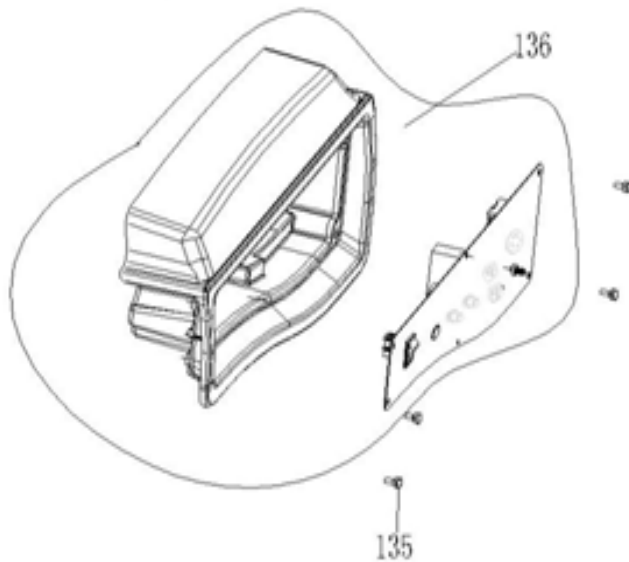

PARTS BREAKDOWN GENERATOR

MODEL:BN4200PS

ROTOR/STATOR

REF #	DESCRIPTION	QTY	BE PART #
83	ALTERNATOR ASSEMBLY	1	85.574.023

CONTROL PANEL

REF #	DESCRIPTION	QTY	BE PART #
135	FLANGE BOLT	4	85.574.030
136	CONTROL PANEL ASSEMBLY	1	