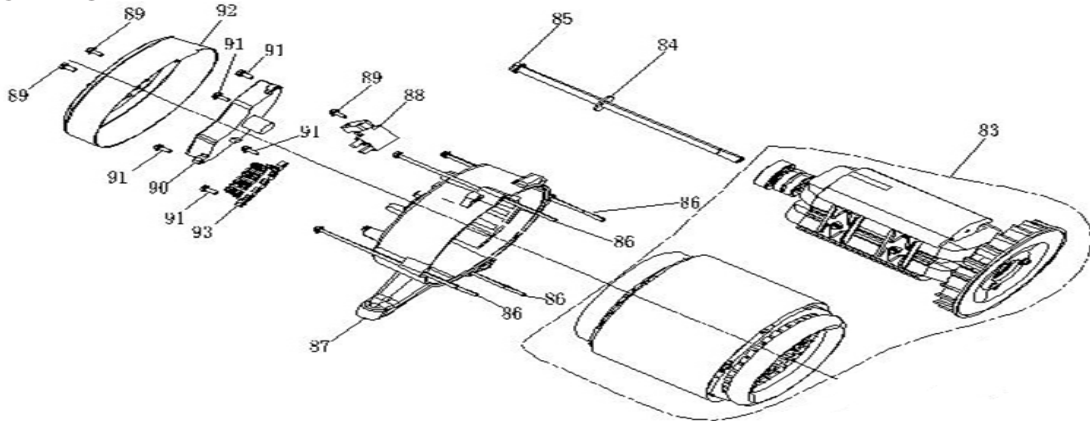

PARTS BREAKDOWN GENERATOR

MODEL:BN4200PS

ROTOR/STATOR

REF #	DESCRIPTION	QTY	BE PART #
83	ALTERNATOR ASSEMBLY	1	85.574.023