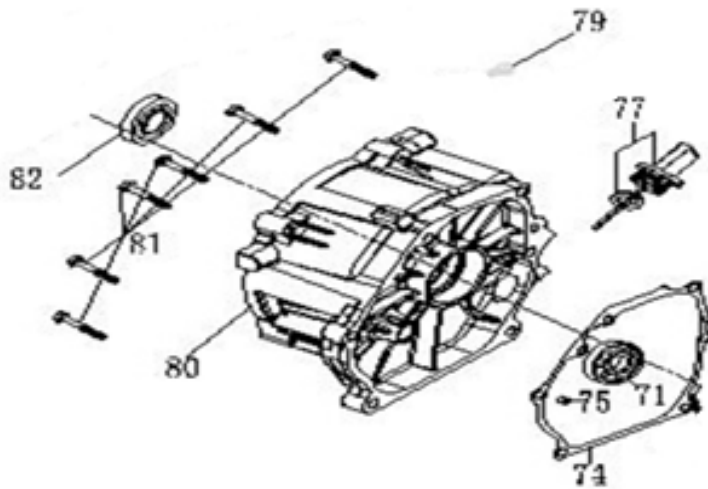

PARTS BREAKDOWN GENERATOR

MODEL:BN4200PS

PARTS BREAKDOWN GENERATOR

MODEL:BN4200PS

CYLINDER HEAD AND COVER

REF #	DESCRIPTION	QTY	BE PART #
2	CYLINDER HEAD COVER	1	85.573.000
3	SEALING GASKET	1	
42	CYLINDER HEAD SEALING GASKET	1	85.573.002

CRANKCASE

REF #	DESCRIPTION	QTY	BE PART #
60	OIL SENSOR	1	85.573.003
61	OIL ALERT	2	
74	OIL PLUG	1	85.573.004
82	OIL SEAL	2	
77	DIP STICK OIL PLUG	1	85.573.005

PARTS BREAKDOWN GENERATOR

MODEL:BN4200PS

PISTON/CONNECTING ROD

REF #	DESCRIPTION	QTY	BE PART #
49	RAND. PISTON PIN	2	85.574.007
50	PISTON PIN	1	
51	PISTON PIN	1	
52	CONNECTING ROD ASSEMBLY	1	85.574.008

CAMSHAFT ASSEMBLY

REF #	DESCRIPTION	QTY	BE PART #
71	BEARING	2	85.574.009
72	CAMSHAFT ASSEMBLY	1	
5	ROCKSHAFT RATING NUT	2	85.574.011
6	ROCKSHAFT	2	
7	VALVE ROCKER	2	
8	ROCKSHAFT BOLT	2	
9	INTAKE VALVE SPRING SEAT	1	
10	EXHAUST VALVE ROTOR	1	
11	EXHAUST VALVE SPRING SEAT	1	
12	VALVE SPRING	2	
13	OIL DRIP PAN	1	
44	EXHAUST VALVE	1	
45	INTAKE VALVE	1	
46	VALVE PUSH ROD	2	
47	VALVE LIFTER	2	