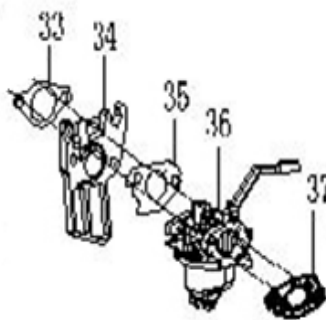

PARTS BREAKDOWN GENERATOR

MODEL:BN4200PS

PARTS BREAKDOWN GENERATOR

MODEL:BN4200PS

CYLINDER HEAD AND COVER

REF #	DESCRIPTION	QTY	BE PART #
2	CYLINDER HEAD COVER	1	85.573.000
3	SEALING GASKET	1	
42	CYLINDER HEAD SEALING GASKET	1	85.573.002

REF #	DESCRIPTION	QTY	BE PART #
49	RAND. PISTON PIN	2	85.574.007
50	PISTON PIN	1	
51	PISTON PIN	1	
52	CONNECTING ROD ASSEMBLY	1	85.574.008

CAMSHAFT ASSEMBLY

REF #	DESCRIPTION	QTY	BE PART #
71	BEARING	2	85.574.009
72	CAMSHAFT ASSEMBLY	1	
5	ROCKSHAFT RATING NUT	2	85.574.011
6	ROCKSHAFT	2	
7	VALVE ROCKER	2	
8	ROCKSHAFT BOLT	2	
9	INTAKE VALVE SPRING SEAT	1	
10	EXHAUST VALVE ROTOR	1	
11	EXHAUST VALVE SPRING SEAT	1	
12	VALVE SPRING	2	
13	OIL DRIP PAN	1	
44	EXHAUST VALVE	1	
45	INTAKE VALVE	1	
46	VALVE PUSH ROD	2	
47	VALVE LIFTER	2	

PARTS BREAKDOWN GENERATOR

MODEL:BN4200PS

STARTER/RECOIL

REF #	DESCRIPTION	QTY	BE PART #
100	SIDE WIND SHIELD	1	85.574.012
101	FLANGE BOLT	1	
102	RECOIL STARTER ASSEMBLY	1	
103	FLANGE BOLT	4	
104	WIND SCOOPER	1	
106	FLANGE BOLT	3	

CARBURETOR ASSEMBLY

REF #	DESCRIPTION	QTY	BE PART #
33	INTAKE GASKET	1	85.574.013W
34	LINK BLOCK	1	
35	GASKET	1	
36	CARBURETOR ASSEMBLY	1	
37	AIR FILTER GASKET	1	

PARTS BREAKDOWN GENERATOR

MODEL:BN4200PS