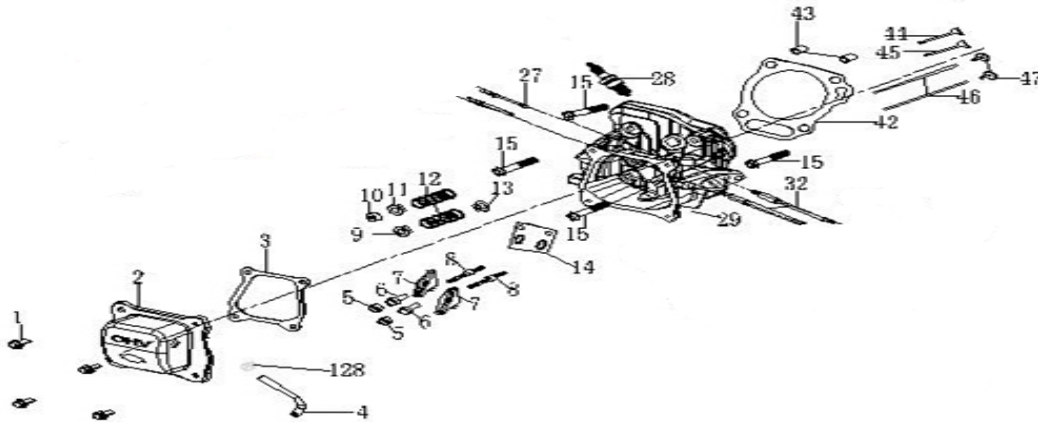

PARTS BREAKDOWN GENERATOR

MODEL:BN4200PS

PARTS BREAKDOWN GENERATOR

MODEL:BN4200PS

CYLINDER HEAD AND COVER

REF #	DESCRIPTION	QTY	BE PART #
2	CYLINDER HEAD COVER	1	85.573.000
3	SEALING GASKET	1	
42	CYLINDER HEAD SEALING GASKET	1	85.573.002

CRANKCASE

REF #	DESCRIPTION	QTY	BE PART #
60	OIL SENSOR	1	85.573.003
61	OIL ALERT	2	
74	OIL PLUG	1	85.573.004
82	OIL SEAL	2	
77	DIP STICK OIL PLUG	1	85.573.005

PARTS BREAKDOWN GENERATOR

MODEL:BN4200PS

PISTON/CONNECTING ROD

REF #	DESCRIPTION	QTY	BE PART #
49	RAND. PISTON PIN	2	85.574.007
50	PISTON PIN	1	
51	PISTON PIN	1	
52	CONNECTING ROD ASSEMBLY	1	85.574.008

CAMSHAFT ASSEMBLY

REF #	DESCRIPTION	QTY	BE PART #
71	BEARING	2	85.574.009
72	CAMSHAFT ASSEMBLY	1	
5	ROCKSHAFT RATING NUT	2	85.574.011
6	ROCKSHAFT	2	
7	VALVE ROCKER	2	
8	ROCKSHAFT BOLT	2	
9	INTAKE VALVE SPRING SEAT	1	
10	EXHAUST VALVE ROTOR	1	
11	EXHAUST VALVE SPRING SEAT	1	
12	VALVE SPRING	2	
13	OIL DRIP PAN	1	
44	EXHAUST VALVE	1	
45	INTAKE VALVE	1	
46	VALVE PUSH ROD	2	
47	VALVE LIFTER	2	

CARBURETOR ASSEMBLY

REF #	DESCRIPTION	QTY	BE PART #
33	INTAKE GASKET	1	85.574.013W
34	LINK BLOCK	1	
35	GASKET	1	
36	CARBURETOR ASSEMBLY	1	
37	AIR FILTER GASKET	1	

PARTS BREAKDOWN GENERATOR

MODEL:BN4200PS