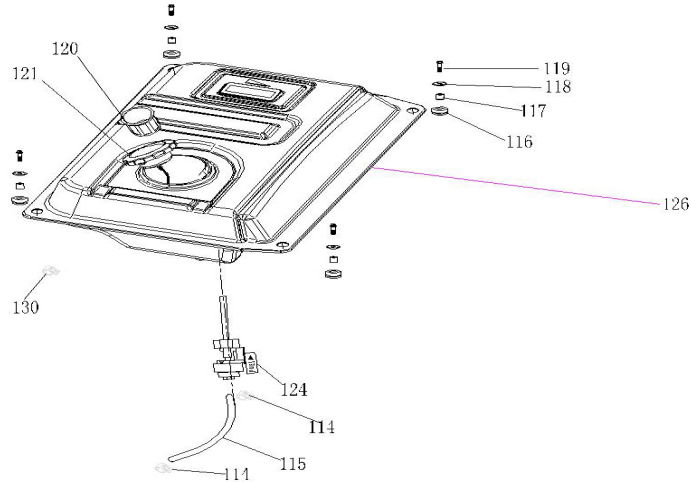

PARTS BREAKDOWN GENERATOR

MODEL:BN4200PS

FUEL TANK

REF #	DESCRIPTION	QTY	BE PART #
114	CLAMP	2	85.571.104
115	FUEL HOSE	1	
124	FUEL VALVE	1	
120	FUEL FILTER SCREEN	1	85.573.017
121	FUEL CAP	1