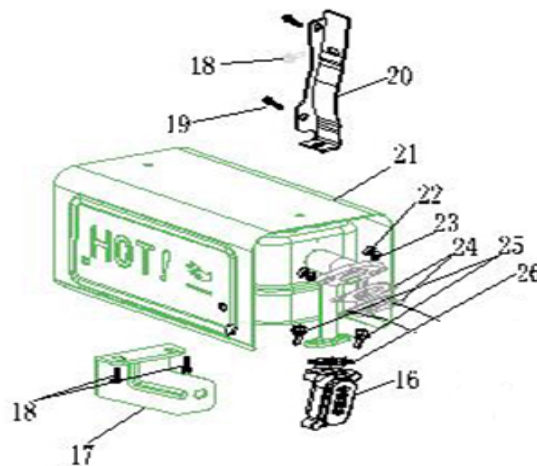

MUFFLER ASSEMBLY

REF #	DESCRIPTION	QTY	BE PART #
16-26	COMPLETE MUFFLER ASSEMBLY	1	85.573.015