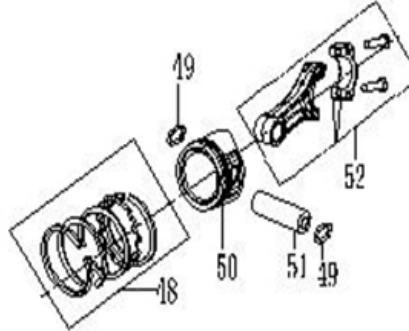

PARTS BREAKDOWN GENERATOR

MODEL:BN4200PS

PARTS BREAKDOWN GENERATOR

MODEL:BN4200PS

CYLINDER HEAD AND COVER

REF #	DESCRIPTION	QTY	BE PART #
2	CYLINDER HEAD COVER	1	85.573.000
3	SEALING GASKET	1	
42	CYLINDER HEAD SEALING GASKET	1	85.573.002

CRANKCASE

REF #	DESCRIPTION	QTY	BE PART #
60	OIL SENSOR	1	85.573.003
61	OIL ALERT	2	
74	OIL PLUG	1	85.573.004
82	OIL SEAL	2	
77	DIP STICK OIL PLUG	1	85.573.005

PARTS BREAKDOWN GENERATOR

MODEL:BN4200PS

PISTON/CONNECTING ROD

REF #	DESCRIPTION	QTY	BE PART #
49	RAND. PISTON PIN	2	85.574.007
50	PISTON PIN	1	
51	PISTON PIN	1	
52	CONNECTING ROD ASSEMBLY	1	85.574.008

CAMSHAFT ASSEMBLY

REF #	DESCRIPTION	QTY	BE PART #
71	BEARING	2	85.574.009
72	CAMSHAFT ASSEMBLY	1	
5	ROCKSHAFT RATING NUT	2	85.574.011
6	ROCKSHAFT	2	
7	VALVE ROCKER	2	
8	ROCKSHAFT BOLT	2	
9	INTAKE VALVE SPRING SEAT	1	
10	EXHAUST VALVE ROTOR	1	
11	EXHAUST VALVE SPRING SEAT	1	
12	VALVE SPRING	2	
13	OIL DRIP PAN	1	
44	EXHAUST VALVE	1	
45	INTAKE VALVE	1	
46	VALVE PUSH ROD	2	
47	VALVE LIFTER	2	

CARBURETOR ASSEMBLY

REF #	DESCRIPTION	QTY	BE PART #
33	INTAKE GASKET	1	85.574.013W
34	LINK BLOCK	1	
35	GASKET	1	
36	CARBURETOR ASSEMBLY	1	
37	AIR FILTER GASKET	1	

PARTS BREAKDOWN GENERATOR

MODEL:BN4200PS