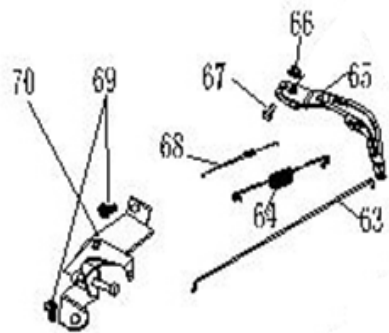

CONTROL ASSEMBLY

REF #	DESCRIPTION	QTY	BE PART #
63	SPEED PULL ROD	1	85.574.022
64	FINE SPRING	1	
65	SPEED REGULATING ARM	1	
66	FLANGE NUT	1	
67	GOVERNOR BOLT	1	
68	RESET SPRING	1	
69	FLANGE BOLT	2	
70	SPEED SETTING CONTROL ASSEMBLY	1