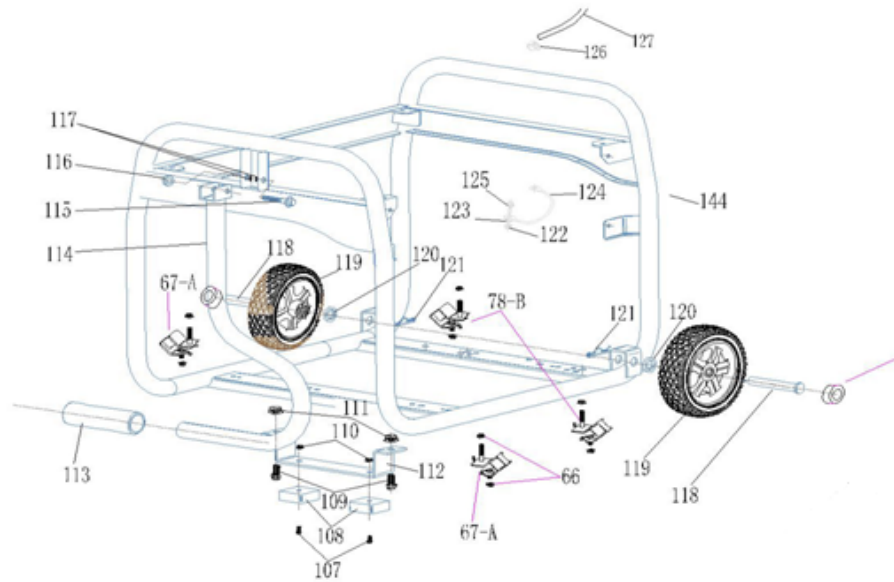

PARTS BREAKDOWN GENERATOR

MODEL:BN4200PS

FRAME

REF #	DESCRIPTION	QTY	BE PART #
66	HEX NUT	10	85.574.025
67	VIBRATION BLOCK 1	2	
78	VIBRATION BLOCK 2	2	
107	FLANGE BOLT	6	85.574.026
108	BRACKET RUBBER MAT	2	
109	FLANGE VOLT	2	
110	HEX NUT	2	
111	HEX NUT	2	
112	BRACKET	1	85.574.027
113	HANDLE GRIP	1	
114	HANDLE	1	
116	NYLON NUT	1	
117	ROCKING BEAM GASKET	2	85.574.031
118	AXLE	2	
119	WHEEL ASSEMBLY	2	
120	FLAT WASHER	2	
121	LOCK CLAMP, LOCATING PIN	2