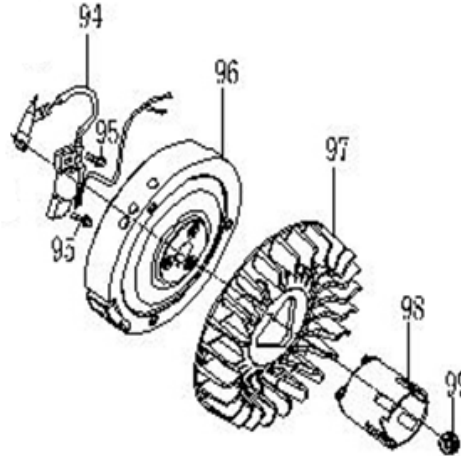

PARTS BREAKDOWN GENERATOR

MODEL:BN4200PS

FUEL TANK

REF #	DESCRIPTION	QTY	BE PART #
94	IGNITION COIL ASSEMBLY	1	85.573.019
96	FLYWHEEL	1	85.573.020
97	COOLING FAN	1	85.573.021