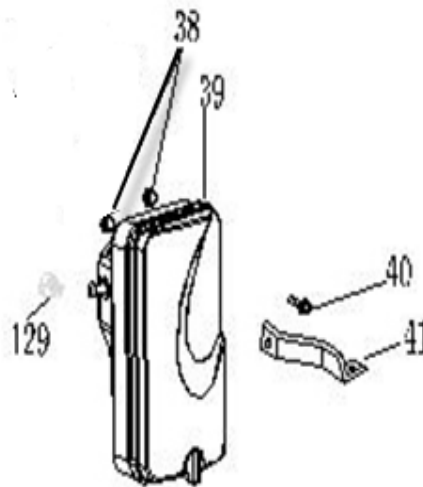

PARTS BREAKDOWN GENERATOR

MODEL:BN4200PS

AIR FILTER

REF #	DESCRIPTION	QTY	BE PART #
38	FLANGE NUT	2	85.573.014
39	AIR FILTER ASSEMBLY	1	
40	FLANGE BOLT	1	
41	AIR FILTER BRACKET	1