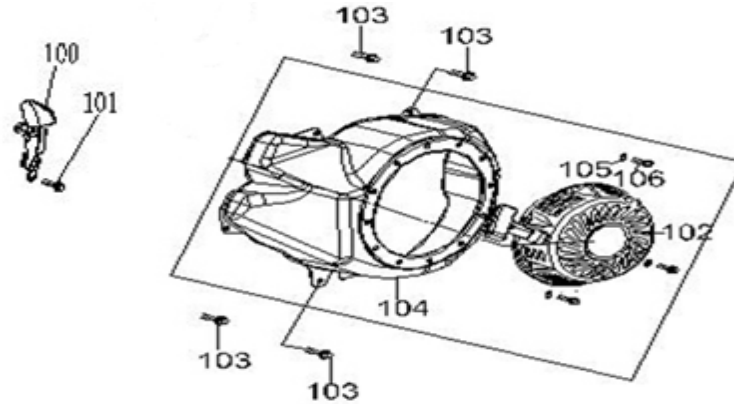

PARTS BREAKDOWN GENERATOR

MODEL:BN4200PS

STARTER/RECOIL

REF #	DESCRIPTION	QTY	BE PART #
100	SIDE WIND SHIELD	1	85.574.012
101	FLANGE BOLT	1	
102	RECOIL STARTER ASSEMBLY	1	
103	FLANGE BOLT	4	
104	WIND SCOOPER	1	
106	FLANGE BOLT	3