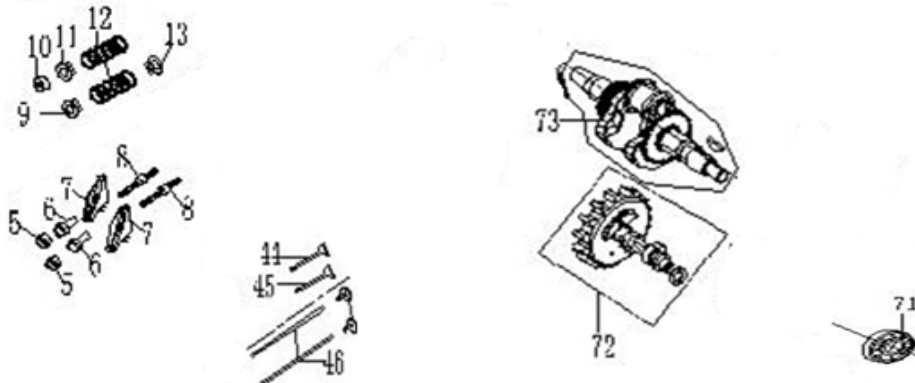

PARTS BREAKDOWN GENERATOR

MODEL:BN4200PS

PARTS BREAKDOWN GENERATOR

MODEL:BN4200PS

CYLINDER HEAD AND COVER

REF #	DESCRIPTION	QTY	BE PART #
2	CYLINDER HEAD COVER	1	85.573.000
3	SEALING GASKET	1	
42	CYLINDER HEAD SEALING GASKET	1	85.573.002

CRANKCASE

REF #	DESCRIPTION	QTY	BE PART #
60	OIL SENSOR	1	85.573.003
61	OIL ALERT	2	
74	OIL PLUG	1	85.573.004
82	OIL SEAL	2	
77	DIP STICK OIL PLUG	1	85.573.005

PARTS BREAKDOWN GENERATOR

MODEL:BN4200PS

PISTON/CONNECTING ROD

REF #	DESCRIPTION	QTY	BE PART #
49	RAND. PISTON PIN	2	85.574.007
50	PISTON PIN	1	
51	PISTON PIN	1	
52	CONNECTING ROD ASSEMBLY	1	85.574.008

CAMSHAFT ASSEMBLY

REF #	DESCRIPTION	QTY	BE PART #
71	BEARING	2	85.574.009
72	CAMSHAFT ASSEMBLY	1	
5	ROCKSHAFT RATING NUT	2	85.574.011
6	ROCKSHAFT	2	
7	VALVE ROCKER	2	
8	ROCKSHAFT BOLT	2	
9	INTAKE VALVE SPRING SEAT	1	
10	EXHAUST VALVE ROTOR	1	
11	EXHAUST VALVE SPRING SEAT	1	
12	VALVE SPRING	2	
13	OIL DRIP PAN	1	
44	EXHAUST VALVE	1	
45	INTAKE VALVE	1	
46	VALVE PUSH ROD	2	
47	VALVE LIFTER	2	