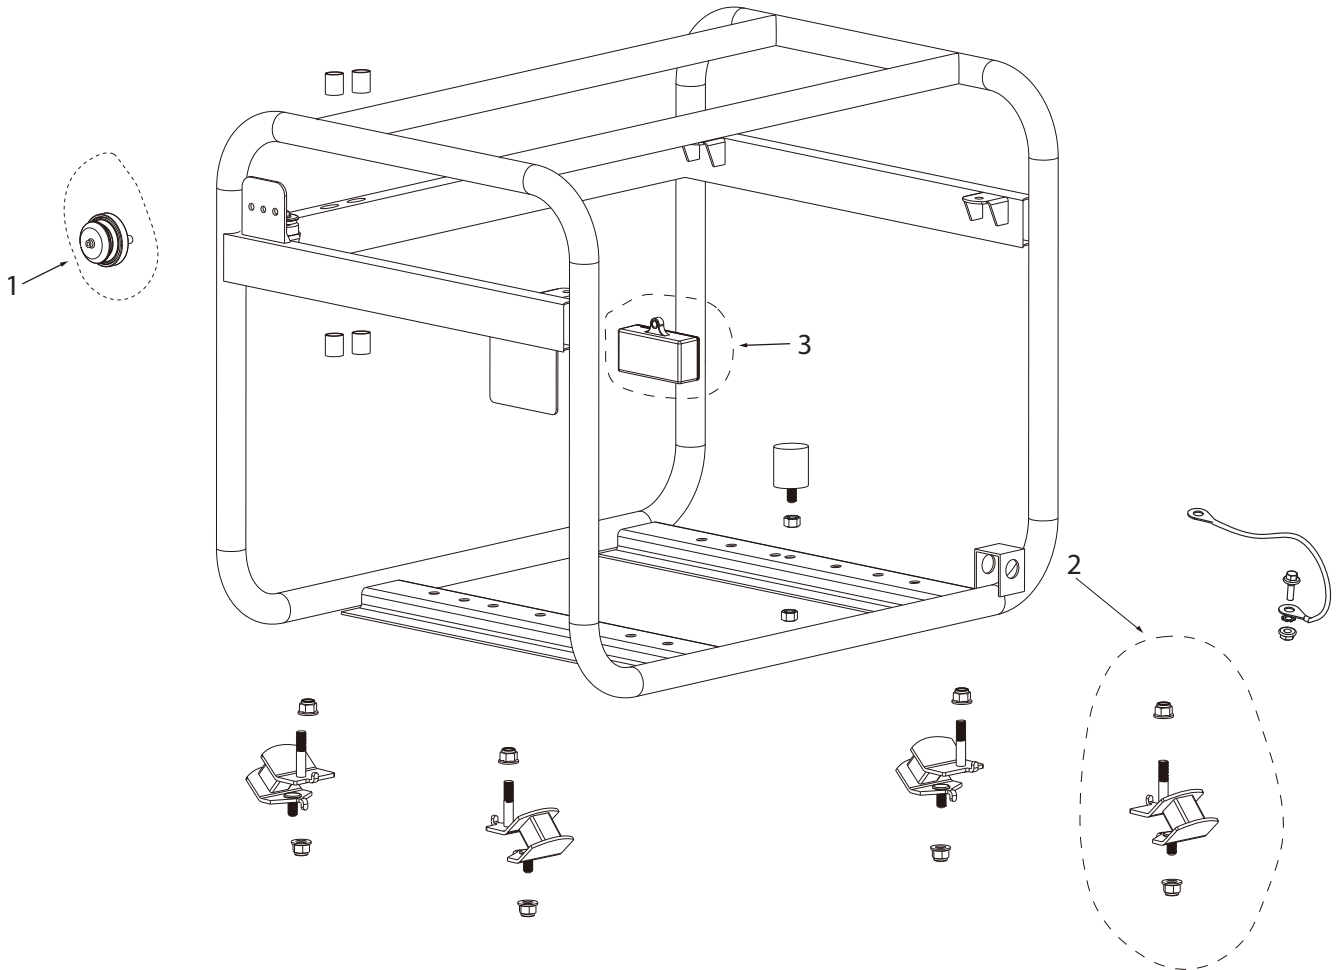

MODEL:N4800

THROTTLE SPRINGS

REF #	DESCRIPTION	QTY	BE PART #
1	ROD, SPRINGS, AND THROTTLE ADJUSTMENT	1	85.561.082

PARTS BREAKDOWN GENERATOR

MODEL:N4800

CARBURETOR PARTS

REF #	DESCRIPTION	QTY	BE PART #
1	CARBURETOR ASSEMBLY	1	85.561.008

PARTS BREAKDOWN GENERATOR

MODEL:N4800

AIR CLEANER

REF #	DESCRIPTION	QTY	BE PART #
1	CARBURETOR ASSEMBLY	1	85.561.009

PARTS BREAKDOWN GENERATOR

MODEL:N4800

ALTERNATOR

REF #	DESCRIPTION	QTY	BE PART #
1	ALTERNATOR ASSEMBLY	1	85.561.088
2	VOLTAGE REGULATOR WITH BRUSHES	1	85.561.004
3	ALTERNATOR TAIL COVER	1	85.561.084

PARTS BREAKDOWN GENERATOR

MODEL:N4800

FRAME PARTS

REF #	DESCRIPTION	QTY	BE PART #
1	COLD WEATHER PRIMER	1	85.561.005
2	SHOCK ABSORBER SET	4	85.561.085
3	CO ALARM	1	85.561.006

PARTS BREAKDOWN GENERATOR

MODEL:N4800

WHEEL AND HANDLE SET

REF #	DESCRIPTION	QTY	BE PART #
1	WHEEL AND HANDLE SET	2	85.561.011

PARTS BREAKDOWN GENERATOR

MODEL:N4800

FUEL TANK PARTS

REF #	DESCRIPTION	QTY	BE PART #
1	FUEL TANK ASSEMBLY	1	85.561.012
2	FUEL CAP W/FILTER AND SHUTOFF	1	85.561.013