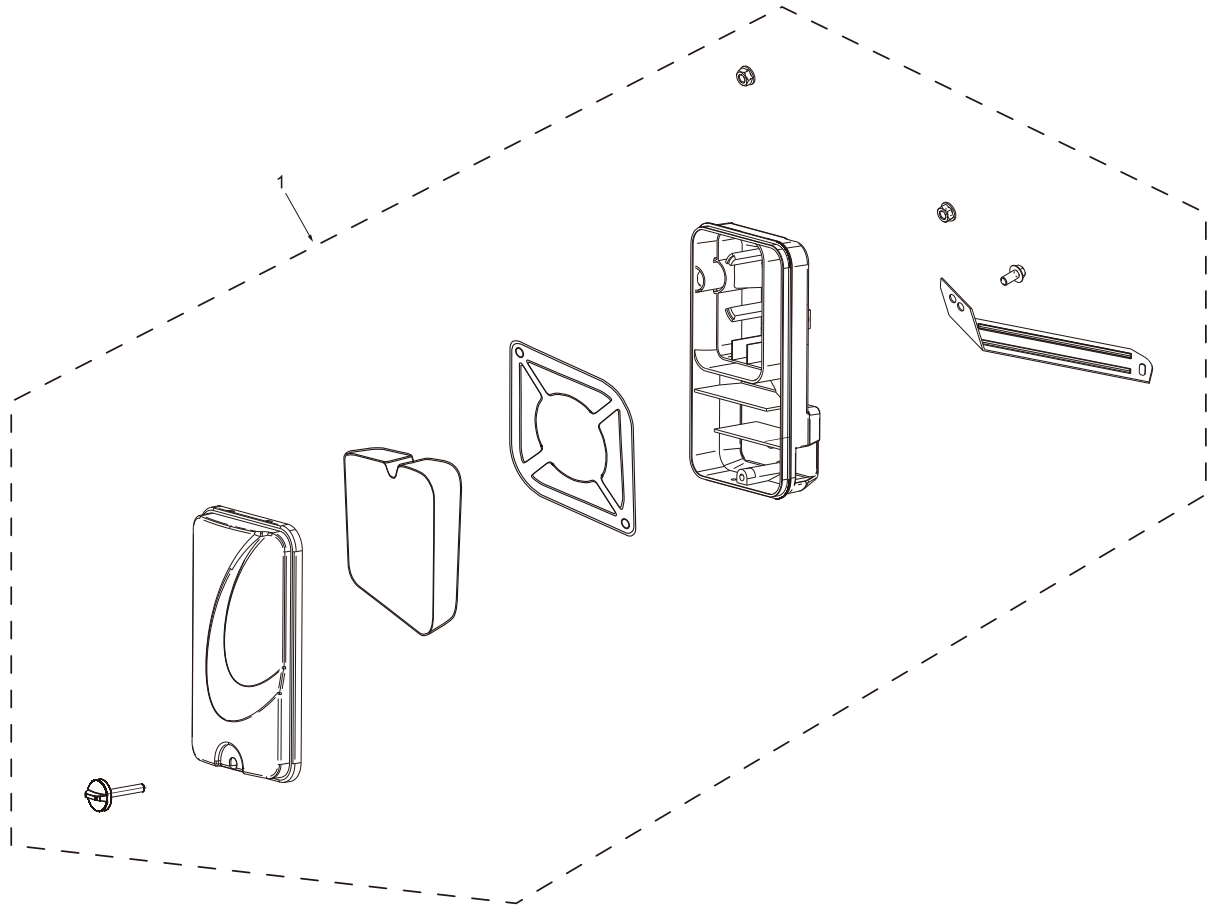

MODEL:N4800

THROTTLE SPRINGS

REF #	DESCRIPTION	QTY	BE PART #
1	ROD, SPRINGS, AND THROTTLE ADJUSTMENT	1	85.561.082

PARTS BREAKDOWN GENERATOR

MODEL:N4800

CARBURETOR PARTS

REF #	DESCRIPTION	QTY	BE PART #
1	CARBURETOR ASSEMBLY	1	85.561.008

PARTS BREAKDOWN GENERATOR

MODEL:N4800

AIR CLEANER

REF #	DESCRIPTION	QTY	BE PART #
1	CARBURETOR ASSEMBLY	1	85.561.009

PARTS BREAKDOWN GENERATOR

MODEL:N4800

ALTERNATOR

REF #	DESCRIPTION	QTY	BE PART #
1	ALTERNATOR ASSEMBLY	1	85.561.088
2	VOLTAGE REGULATOR WITH BRUSHES	1	85.561.004
3	ALTERNATOR TAIL COVER	1	85.561.084