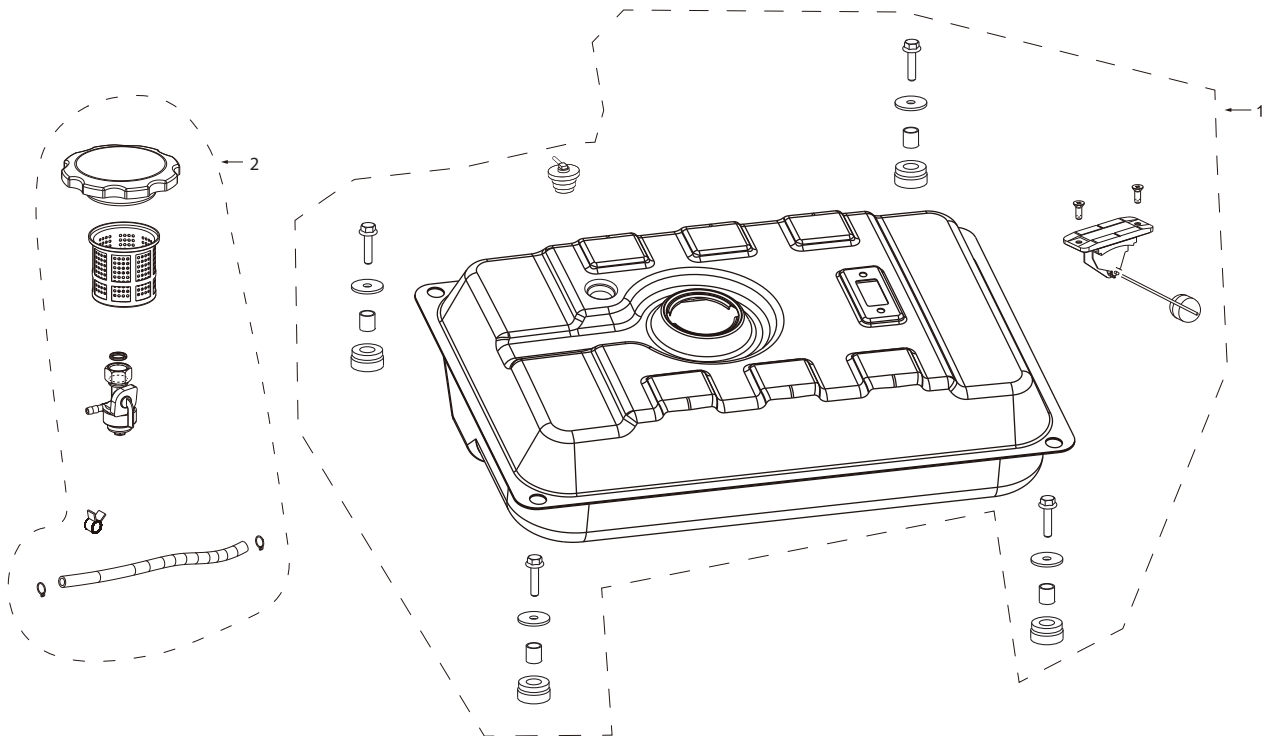

WHEEL AND HANDLE SET

REF #	DESCRIPTION	QTY	BE PART #
1	WHEEL AND HANDLE SET	2	85.561.011

PARTS BREAKDOWN GENERATOR

MODEL:N4800

FUEL TANK PARTS

REF #	DESCRIPTION	QTY	BE PART #
1	FUEL TANK ASSEMBLY	1	85.561.012
2	FUEL CAP W/FILTER AND SHUTOFF	1	85.561.013

PARTS BREAKDOWN GENERATOR

MODEL:N4800

CONTROL PANEL

REF #	DESCRIPTION	QTY	BE PART #
1	LED SWITCH	1	85.561.136
2	LED LIGHT	1	85.561.137
3	VOLTAGE SWITCH	1	85.561.143
4	CIRCUIT BREAKER 2P-16A	1	85.561.144
5	AC RECEPTACLE AC125V250V/30A	1	85.561.145
6	PROTECTOR 20A	2	85.561.141
7	AC RECEPTACLE(GFCI) AC125V/20A	2	85.561.146
8	ENGINE SWITCH	1	85.561.135
9	DC08	1	85.561.142