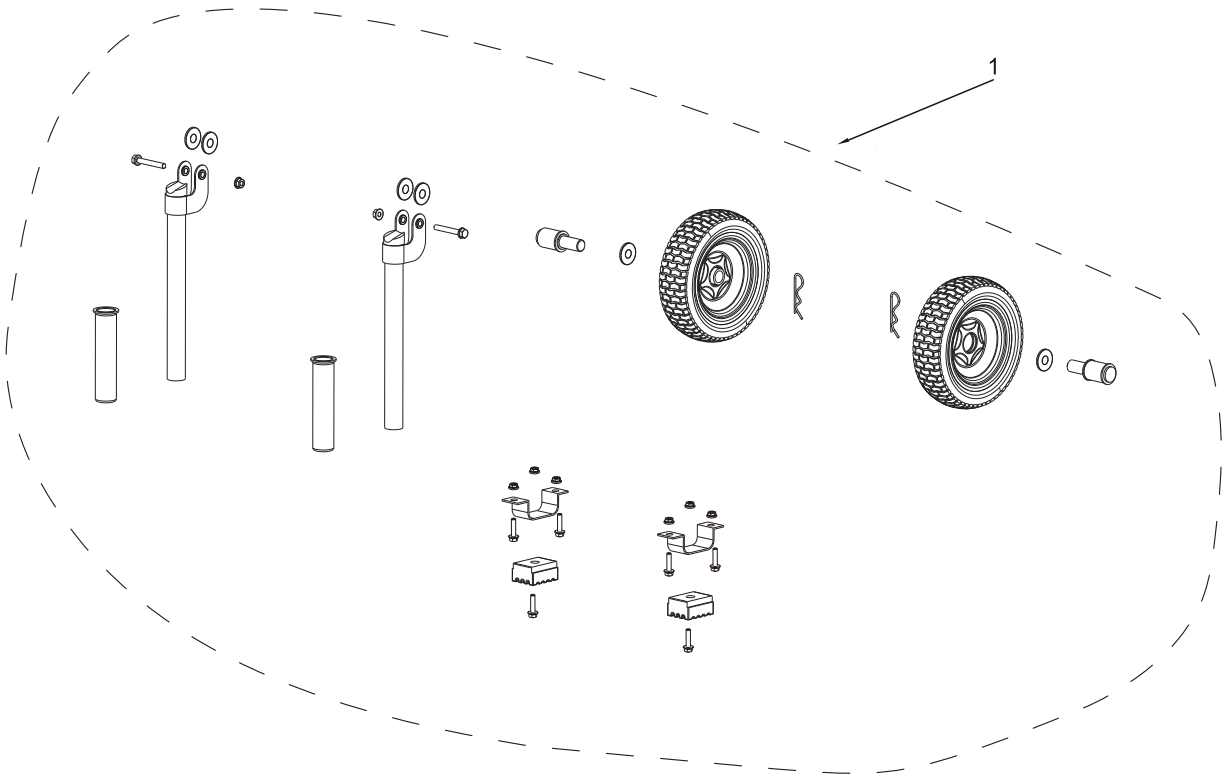

MODEL:N4800

THROTTLE SPRINGS

REF #	DESCRIPTION	QTY	BE PART #
1	ROD, SPRINGS, AND THROTTLE ADJUSTMENT	1	85.561.082

PARTS BREAKDOWN GENERATOR

MODEL:N4800

CARBURETOR PARTS

REF #	DESCRIPTION	QTY	BE PART #
1	CARBURETOR ASSEMBLY	1	85.561.008

PARTS BREAKDOWN GENERATOR

MODEL:N4800

AIR CLEANER

REF #	DESCRIPTION	QTY	BE PART #
1	CARBURETOR ASSEMBLY	1	85.561.009

PARTS BREAKDOWN GENERATOR

MODEL:N4800

ALTERNATOR

REF #	DESCRIPTION	QTY	BE PART #
1	ALTERNATOR ASSEMBLY	1	85.561.088
2	VOLTAGE REGULATOR WITH BRUSHES	1	85.561.004
3	ALTERNATOR TAIL COVER	1	85.561.084

PARTS BREAKDOWN GENERATOR

MODEL:N4800

FRAME PARTS

REF #	DESCRIPTION	QTY	BE PART #
1	COLD WEATHER PRIMER	1	85.561.005
2	SHOCK ABSORBER SET	4	85.561.085
3	CO ALARM	1	85.561.006

PARTS BREAKDOWN GENERATOR

MODEL:N4800

WHEEL AND HANDLE SET

REF #	DESCRIPTION	QTY	BE PART #
1	WHEEL AND HANDLE SET	2	85.561.011

PARTS BREAKDOWN GENERATOR

MODEL:N4800

FUEL TANK PARTS

REF #	DESCRIPTION	QTY	BE PART #
1	FUEL TANK ASSEMBLY	1	85.561.012
2	FUEL CAP W/FILTER AND SHUTOFF	1	85.561.013