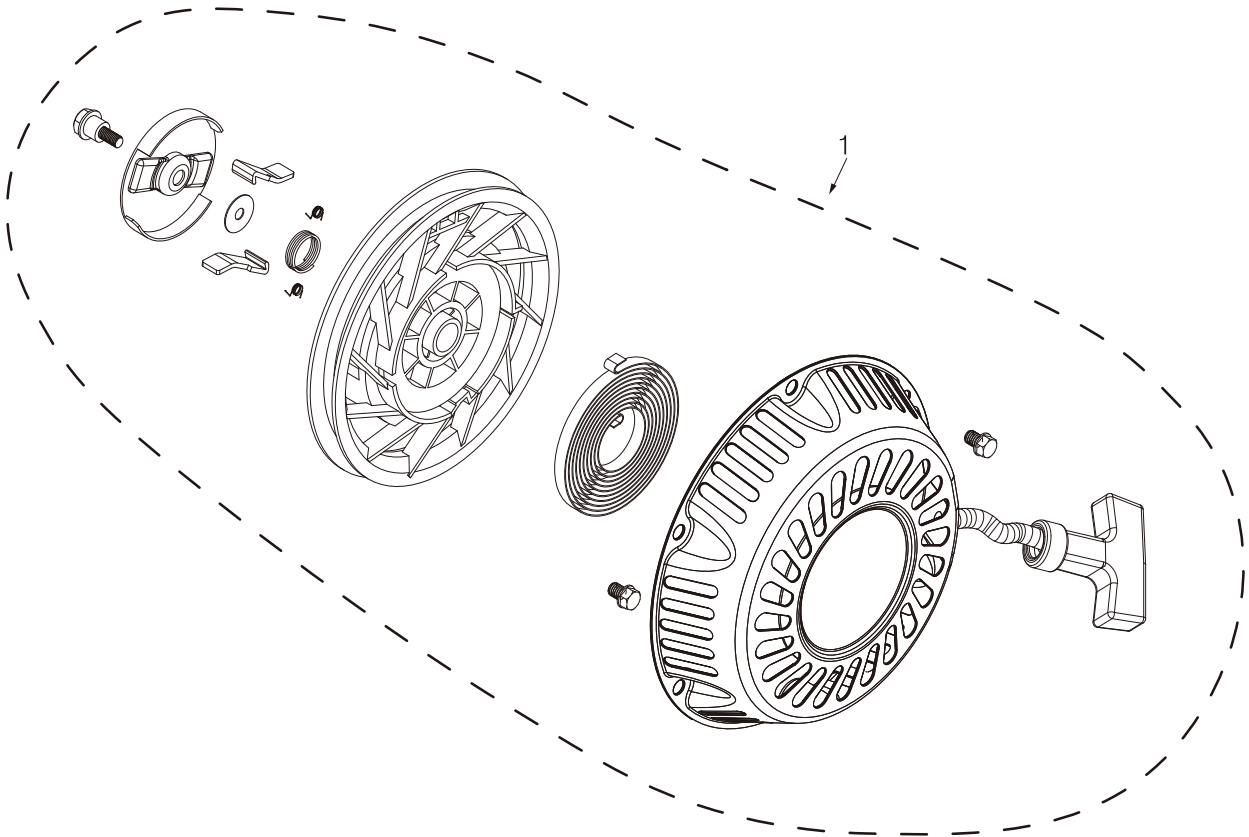

PARTS BREAKDOWN GENERATOR

MODEL:N4800

PARTS BREAKDOWN GENERATOR

MODEL:N4800

CRANKCASE COVER

REF #	DESCRIPTION	QTY	BE PART #
1	MAGNETIC DIPSTICK	1	85.561.000

PARTS BREAKDOWN GENERATOR

MODEL:N4800

ENGINE STARTER

REF #	DESCRIPTION	QTY	BE PART #
1	RECOIL ASSEMBLY	1	85.561.001

PARTS BREAKDOWN GENERATOR

MODEL:N4800

VALVE ASSEMBLY

REF #	DESCRIPTION	QTY	BE PART #
1	VALVES ASSEMBLY	2	85.561.086

PARTS BREAKDOWN GENERATOR

MODEL:N4800

THROTTLE SPRINGS

REF #	DESCRIPTION	QTY	BE PART #
1	ROD, SPRINGS, AND THROTTLE ADJUSTMENT	1	85.561.082

PARTS BREAKDOWN GENERATOR

MODEL:N4800

CARBURETOR PARTS

REF #	DESCRIPTION	QTY	BE PART #
1	CARBURETOR ASSEMBLY	1	85.561.008

PARTS BREAKDOWN GENERATOR

MODEL:N4800

AIR CLEANER

REF #	DESCRIPTION	QTY	BE PART #
1	CARBURETOR ASSEMBLY	1	85.561.009

PARTS BREAKDOWN GENERATOR

MODEL:N4800

ALTERNATOR

REF #	DESCRIPTION	QTY	BE PART #
1	ALTERNATOR ASSEMBLY	1	85.561.088
2	VOLTAGE REGULATOR WITH BRUSHES	1	85.561.004
3	ALTERNATOR TAIL COVER	1	85.561.084