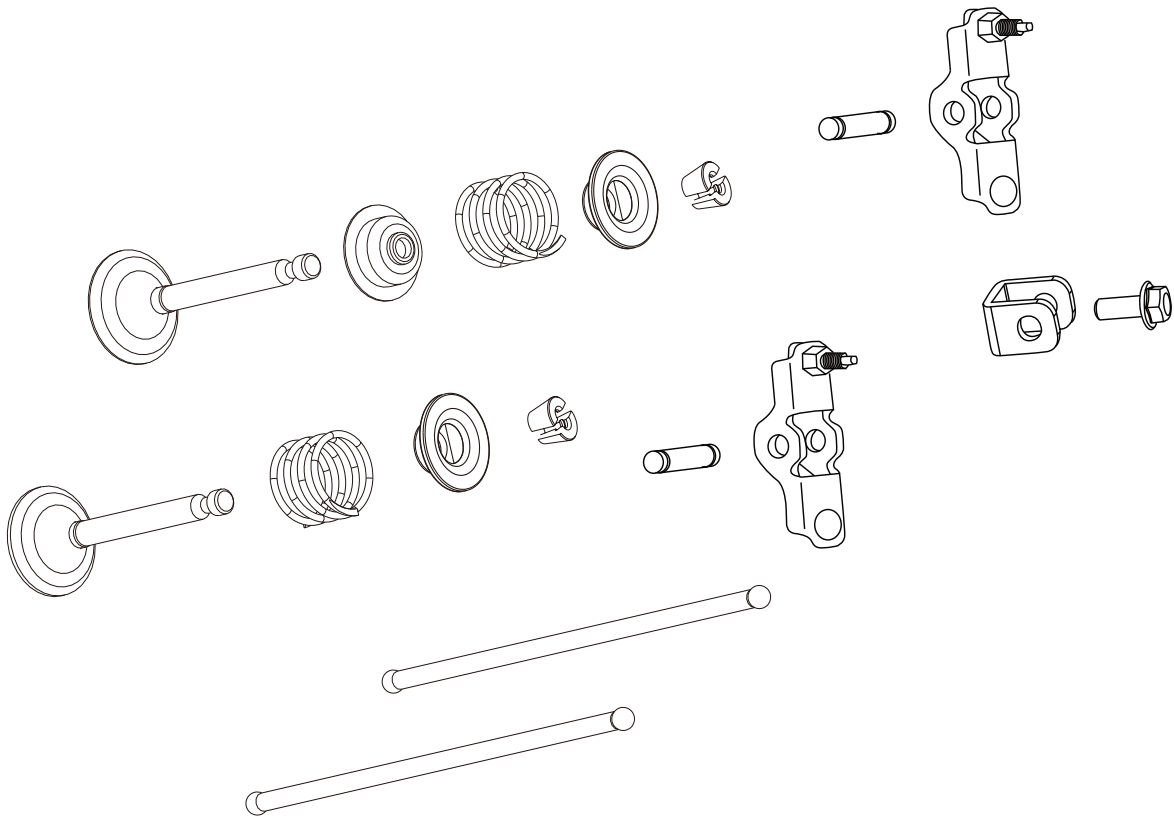

PARTS BREAKDOWN GENERATOR

MODEL:N4800

PARTS BREAKDOWN GENERATOR

MODEL:N4800

CRANKCASE COVER

REF #	DESCRIPTION	QTY	BE PART #
1	MAGNETIC DIPSTICK	1	85.561.000

PARTS BREAKDOWN GENERATOR

MODEL:N4800

ENGINE STARTER

REF #	DESCRIPTION	QTY	BE PART #
1	RECOIL ASSEMBLY	1	85.561.001

PARTS BREAKDOWN GENERATOR

MODEL:N4800

VALVE ASSEMBLY

REF #	DESCRIPTION	QTY	BE PART #
1	VALVES ASSEMBLY	2	85.561.086

PARTS BREAKDOWN GENERATOR

MODEL:N4800

THROTTLE SPRINGS

REF #	DESCRIPTION	QTY	BE PART #
1	ROD, SPRINGS, AND THROTTLE ADJUSTMENT	1	85.561.082

PARTS BREAKDOWN GENERATOR

MODEL:N4800

CARBURETOR PARTS

REF #	DESCRIPTION	QTY	BE PART #
1	CARBURETOR ASSEMBLY	1	85.561.008

PARTS BREAKDOWN GENERATOR

MODEL:N4800

AIR CLEANER

REF #	DESCRIPTION	QTY	BE PART #
1	CARBURETOR ASSEMBLY	1	85.561.009

PARTS BREAKDOWN GENERATOR

MODEL:N4800

ALTERNATOR

REF #	DESCRIPTION	QTY	BE PART #
1	ALTERNATOR ASSEMBLY	1	85.561.088
2	VOLTAGE REGULATOR WITH BRUSHES	1	85.561.004
3	ALTERNATOR TAIL COVER	1	85.561.084