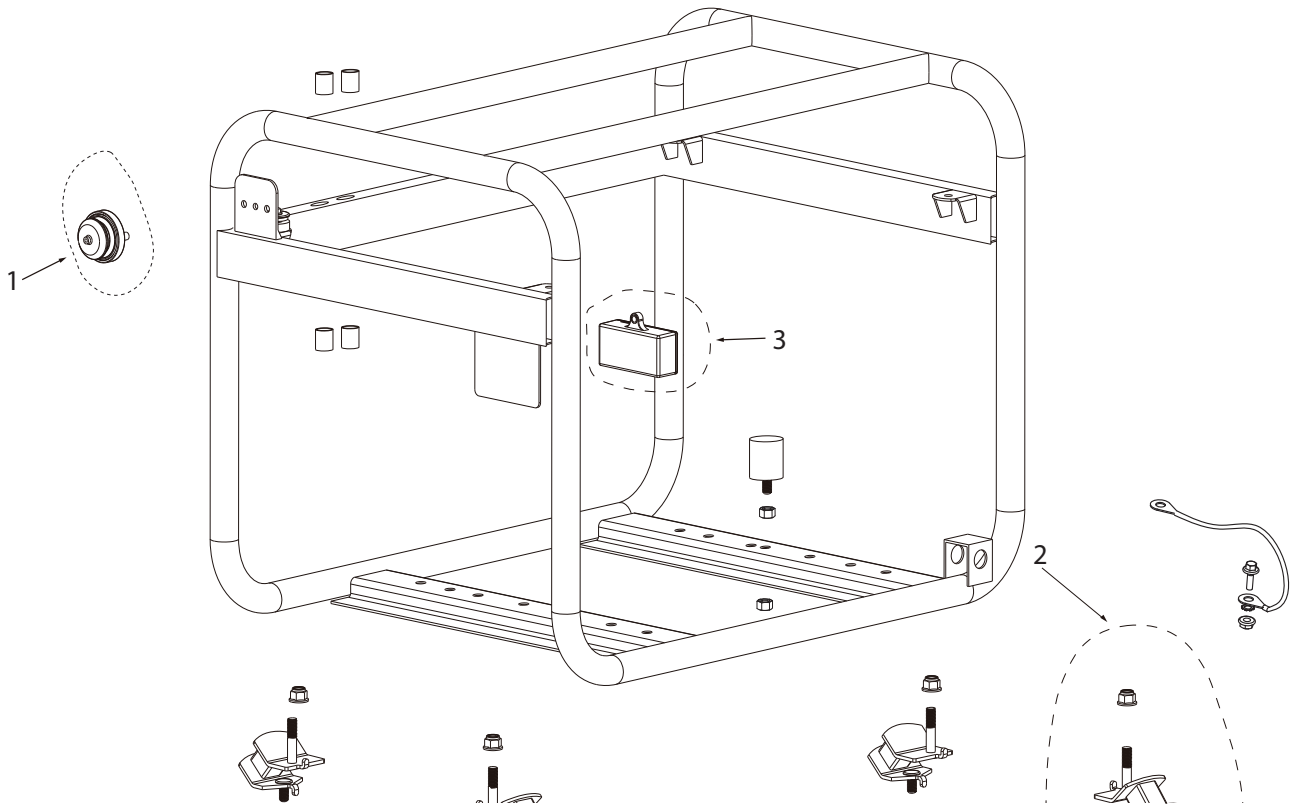

MODEL:N4800

THROTTLE SPRINGS

REF #	DESCRIPTION	QTY	BE PART #
1	ROD, SPRINGS, AND THROTTLE ADJUSTMENT	1	85.561.082

PARTS BREAKDOWN GENERATOR

MODEL:N4800

CARBURETOR PARTS

REF #	DESCRIPTION	QTY	BE PART #
1	CARBURETOR ASSEMBLY	1	85.561.008

PARTS BREAKDOWN GENERATOR

MODEL:N4800

AIR CLEANER

REF #	DESCRIPTION	QTY	BE PART #
1	CARBURETOR ASSEMBLY	1	85.561.009

PARTS BREAKDOWN GENERATOR

MODEL:N4800

ALTERNATOR

REF #	DESCRIPTION	QTY	BE PART #
1	ALTERNATOR ASSEMBLY	1	85.561.088
2	VOLTAGE REGULATOR WITH BRUSHES	1	85.561.004
3	ALTERNATOR TAIL COVER	1	85.561.084

WHEEL AND HANDLE SET

REF #	DESCRIPTION	QTY	BE PART #
1	WHEEL AND HANDLE SET	2	85.561.011

PARTS BREAKDOWN GENERATOR

MODEL:N4800

FUEL TANK PARTS

REF #	DESCRIPTION	QTY	BE PART #
1	FUEL TANK ASSEMBLY	1	85.561.012
2	FUEL CAP W/FILTER AND SHUTOFF	1	85.561.013