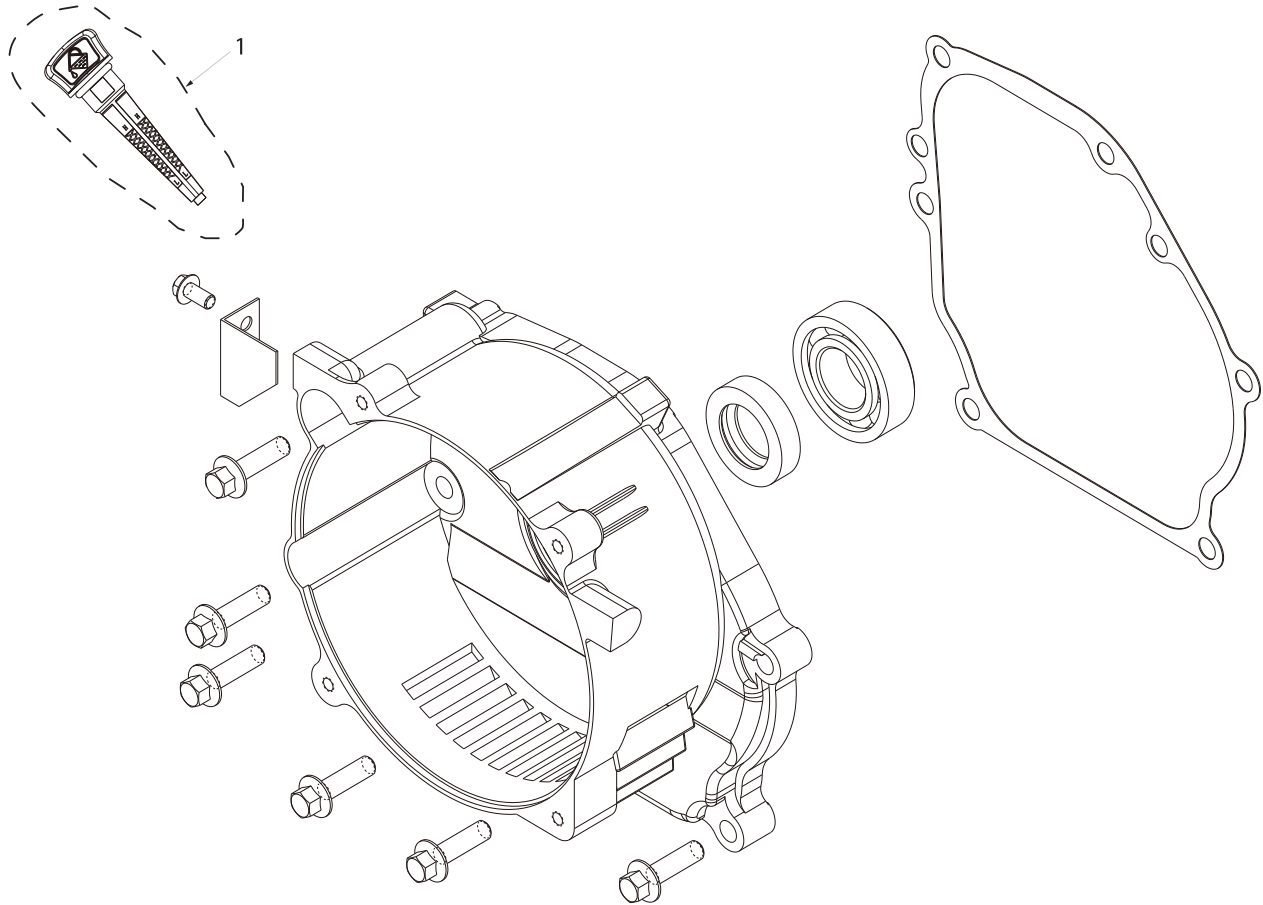

PARTS BREAKDOWN GENERATOR

MODEL:N4800

PARTS BREAKDOWN GENERATOR

MODEL:N4800

CRANKCASE COVER

REF #	DESCRIPTION	QTY	BE PART #
1	MAGNETIC DIPSTICK	1	85.561.000

PARTS BREAKDOWN GENERATOR

MODEL:N4800

ENGINE STARTER

REF #	DESCRIPTION	QTY	BE PART #
1	RECOIL ASSEMBLY	1	85.561.001

PARTS BREAKDOWN GENERATOR

MODEL:N4800

VALVE ASSEMBLY

REF #	DESCRIPTION	QTY	BE PART #
1	VALVES ASSEMBLY	2	85.561.086

PARTS BREAKDOWN GENERATOR

MODEL:N4800

THROTTLE SPRINGS

REF #	DESCRIPTION	QTY	BE PART #
1	ROD, SPRINGS, AND THROTTLE ADJUSTMENT	1	85.561.082

PARTS BREAKDOWN GENERATOR

MODEL:N4800

CARBURETOR PARTS

REF #	DESCRIPTION	QTY	BE PART #
1	CARBURETOR ASSEMBLY	1	85.561.008

PARTS BREAKDOWN GENERATOR

MODEL:N4800

AIR CLEANER

REF #	DESCRIPTION	QTY	BE PART #
1	CARBURETOR ASSEMBLY	1	85.561.009

PARTS BREAKDOWN GENERATOR

MODEL:N4800

ALTERNATOR

REF #	DESCRIPTION	QTY	BE PART #
1	ALTERNATOR ASSEMBLY	1	85.561.088
2	VOLTAGE REGULATOR WITH BRUSHES	1	85.561.004
3	ALTERNATOR TAIL COVER	1	85.561.084