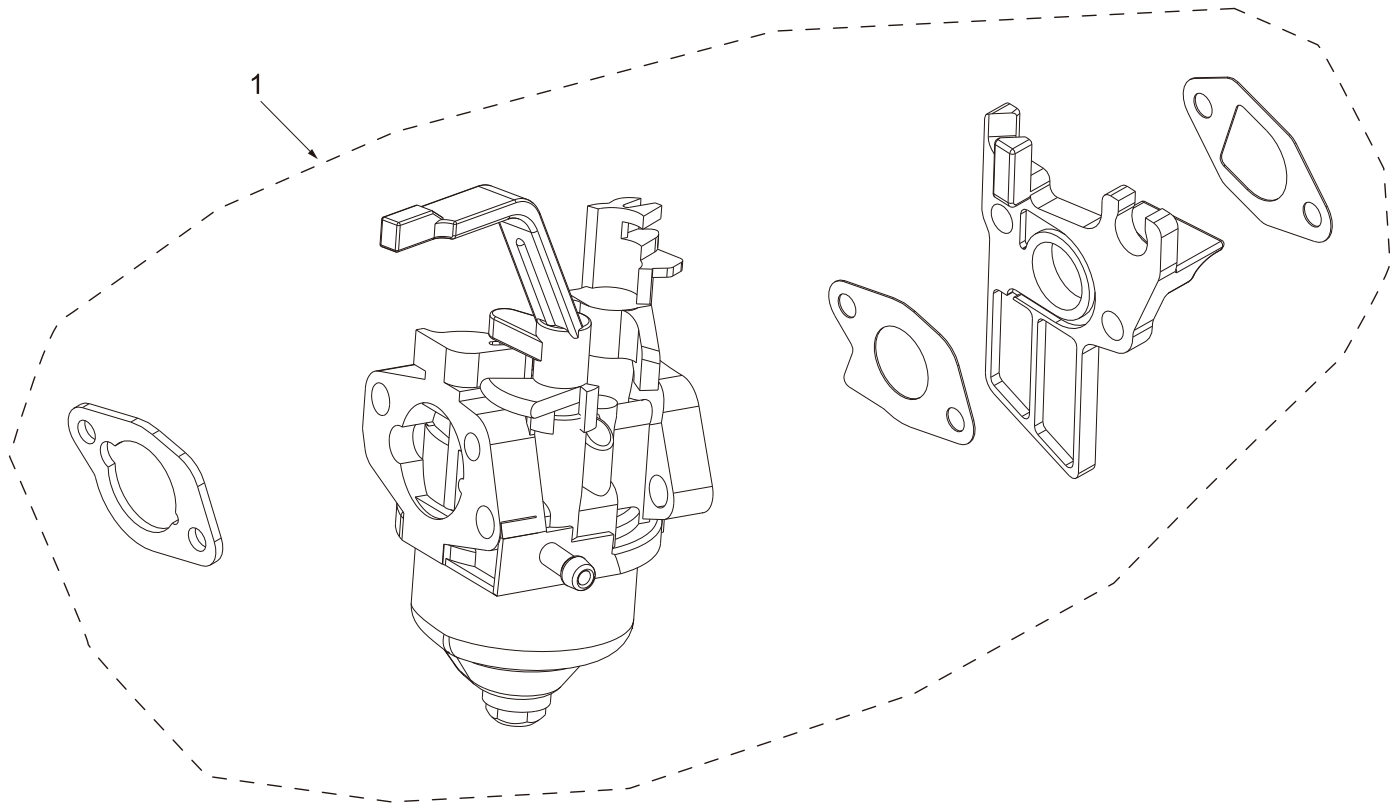

ENGINE STARTER

REF #	DESCRIPTION	QTY	BE PART #
1	RECOIL ASSEMBLY	1	85.561.001

PARTS BREAKDOWN GENERATOR

MODEL:N4800

VALVE ASSEMBLY

REF #	DESCRIPTION	QTY	BE PART #
1	VALVES ASSEMBLY	2	85.561.086

PARTS BREAKDOWN GENERATOR

MODEL:N4800

THROTTLE SPRINGS

REF #	DESCRIPTION	QTY	BE PART #
1	ROD, SPRINGS, AND THROTTLE ADJUSTMENT	1	85.561.082

PARTS BREAKDOWN GENERATOR

MODEL:N4800

CARBURETOR PARTS

REF #	DESCRIPTION	QTY	BE PART #
1	CARBURETOR ASSEMBLY	1	85.561.008

PARTS BREAKDOWN GENERATOR

MODEL:N4800

AIR CLEANER

REF #	DESCRIPTION	QTY	BE PART #
1	CARBURETOR ASSEMBLY	1	85.561.009

PARTS BREAKDOWN GENERATOR

MODEL:N4800

ALTERNATOR

REF #	DESCRIPTION	QTY	BE PART #
1	ALTERNATOR ASSEMBLY	1	85.561.088
2	VOLTAGE REGULATOR WITH BRUSHES	1	85.561.004
3	ALTERNATOR TAIL COVER	1	85.561.084

WHEEL AND HANDLE SET

REF #	DESCRIPTION	QTY	BE PART #
1	WHEEL AND HANDLE SET	2	85.561.011

PARTS BREAKDOWN GENERATOR

MODEL:N4800

FUEL TANK PARTS

REF #	DESCRIPTION	QTY	BE PART #
1	FUEL TANK ASSEMBLY	1	85.561.012
2	FUEL CAP W/FILTER AND SHUTOFF	1	85.561.013