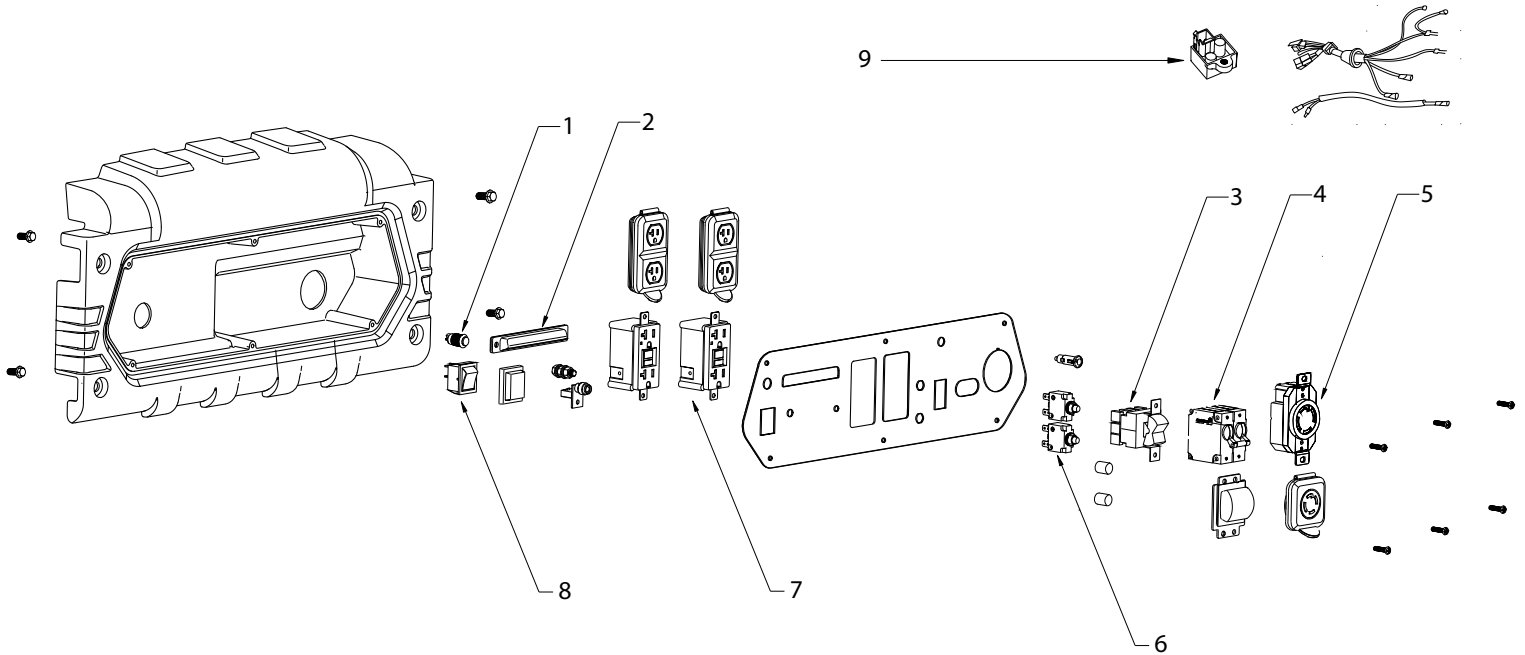

WHEEL AND HANDLE SET

REF #	DESCRIPTION	QTY	BE PART #
1	WHEEL AND HANDLE SET	2	85.561.011

PARTS BREAKDOWN GENERATOR

MODEL:N4800

FUEL TANK PARTS

REF #	DESCRIPTION	QTY	BE PART #
1	FUEL TANK ASSEMBLY	1	85.561.012
2	FUEL CAP W/FILTER AND SHUTOFF	1	85.561.013

PARTS BREAKDOWN GENERATOR

MODEL:N4800

CONTROL PANEL

REF #	DESCRIPTION	QTY	BE PART #
1	LED SWITCH	1	85.561.136
2	LED LIGHT	1	85.561.137
3	VOLTAGE SWITCH	1	85.561.143
4	CIRCUIT BREAKER 2P-16A	1	85.561.144
5	AC RECEPTACLE AC125V250V/30A	1	85.561.145
6	PROTECTOR 20A	2	85.561.141
7	AC RECEPTACLE(GFCI) AC125V/20A	2	85.561.146
8	ENGINE SWITCH	1	85.561.135
9	DC08	1	85.561.142