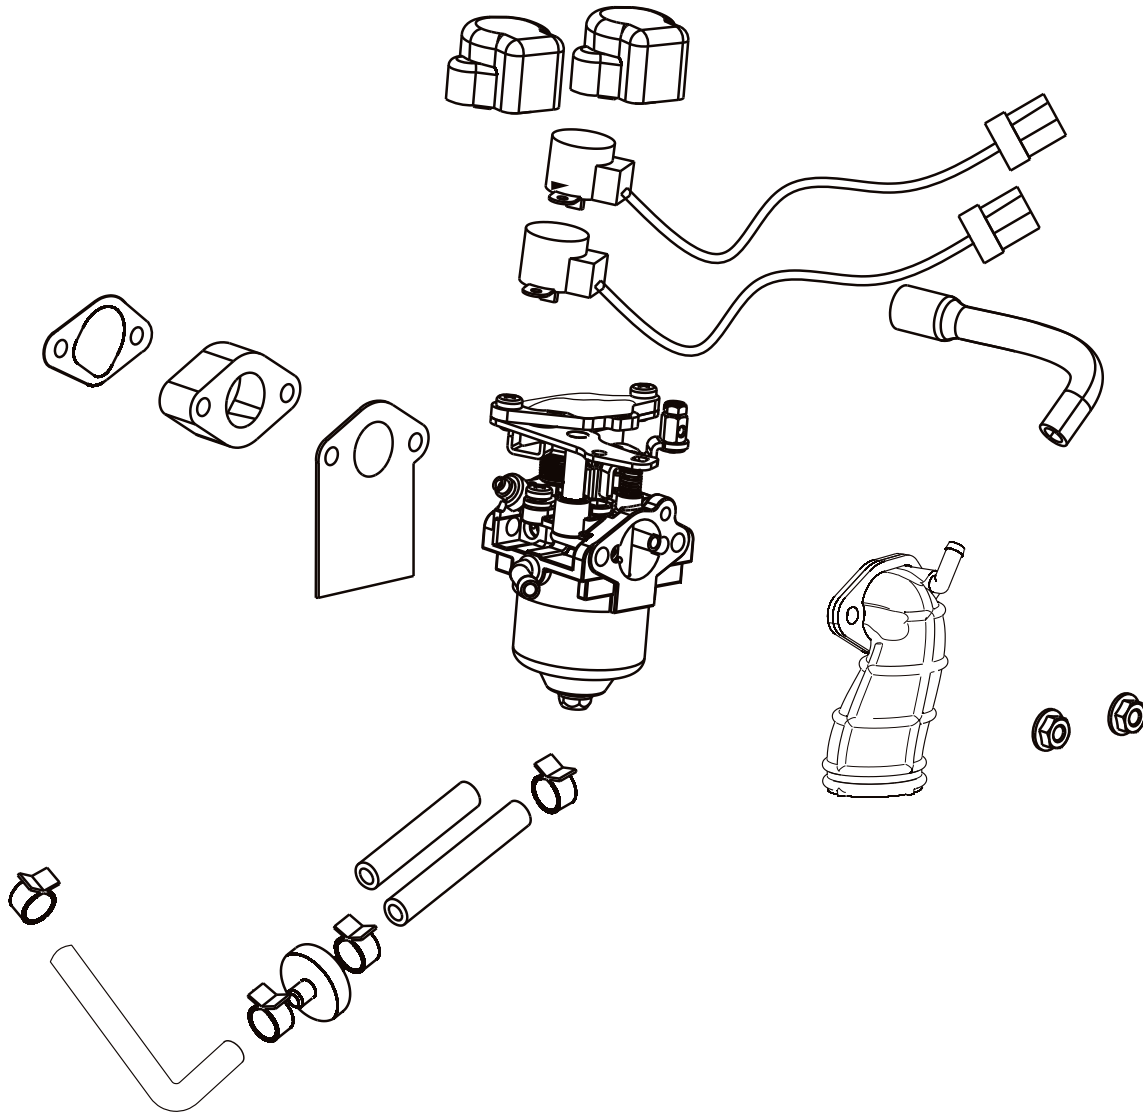

## VALVE ASSEMBLY

REF #	DESCRIPTION	QTY	BE PART #
1	VALVE ASSEMBLY	1	85.561.101

## CARBURETOR PARTS

REF #	DESCRIPTION	QTY	BE PART #
1	CARBURETOR ASSEMBLY	1	85.561.054