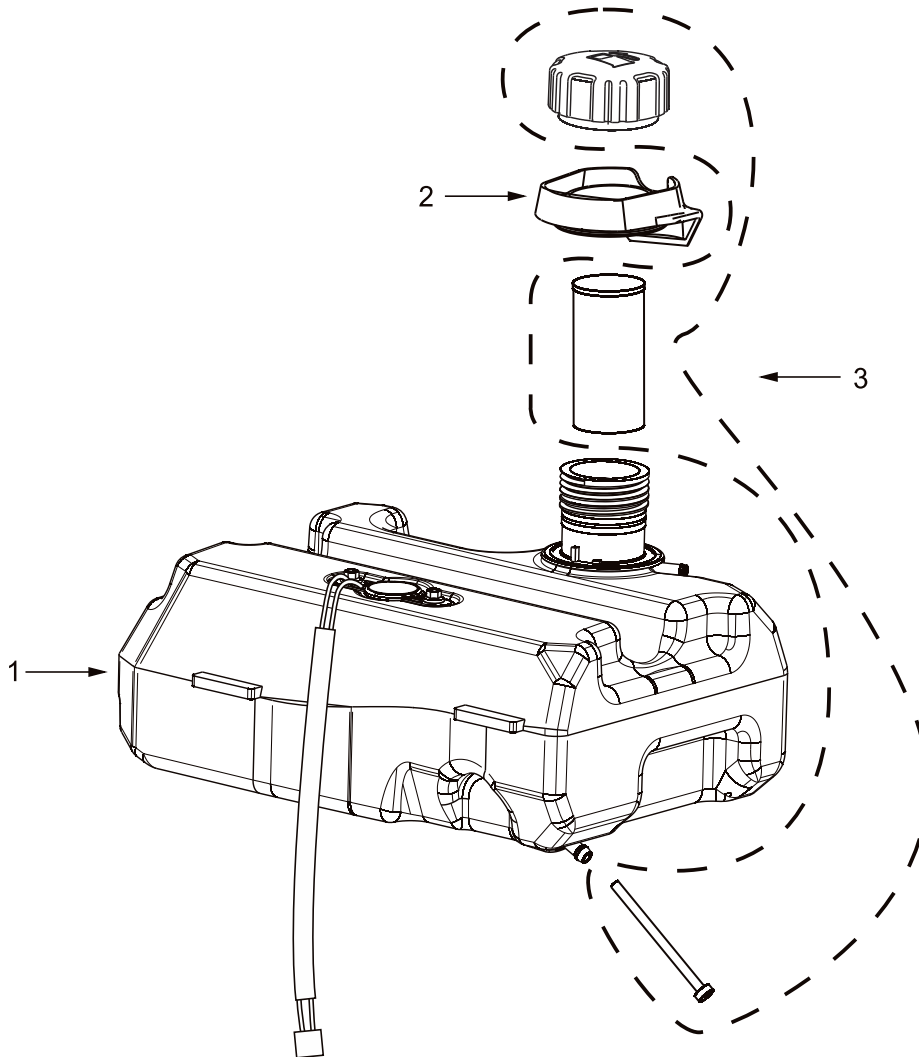

FUEL TANK COMPONENTS