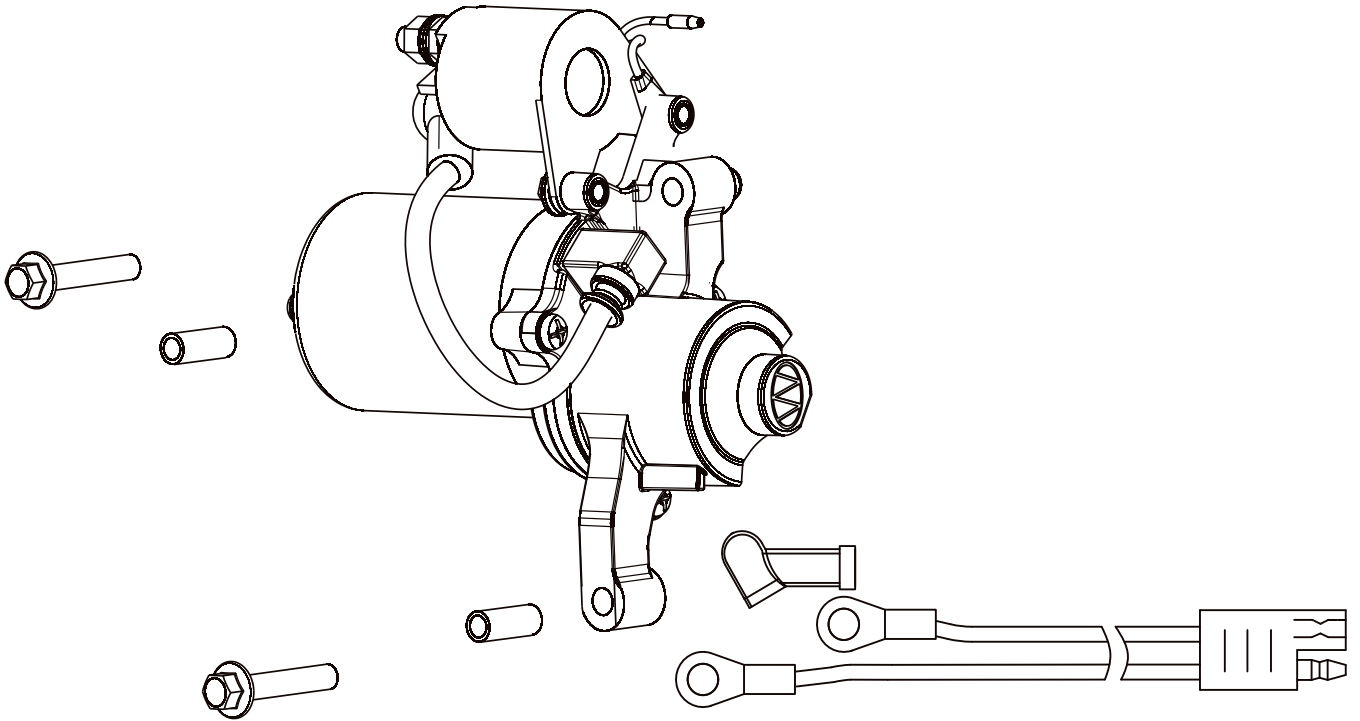

STARTING MOTOR