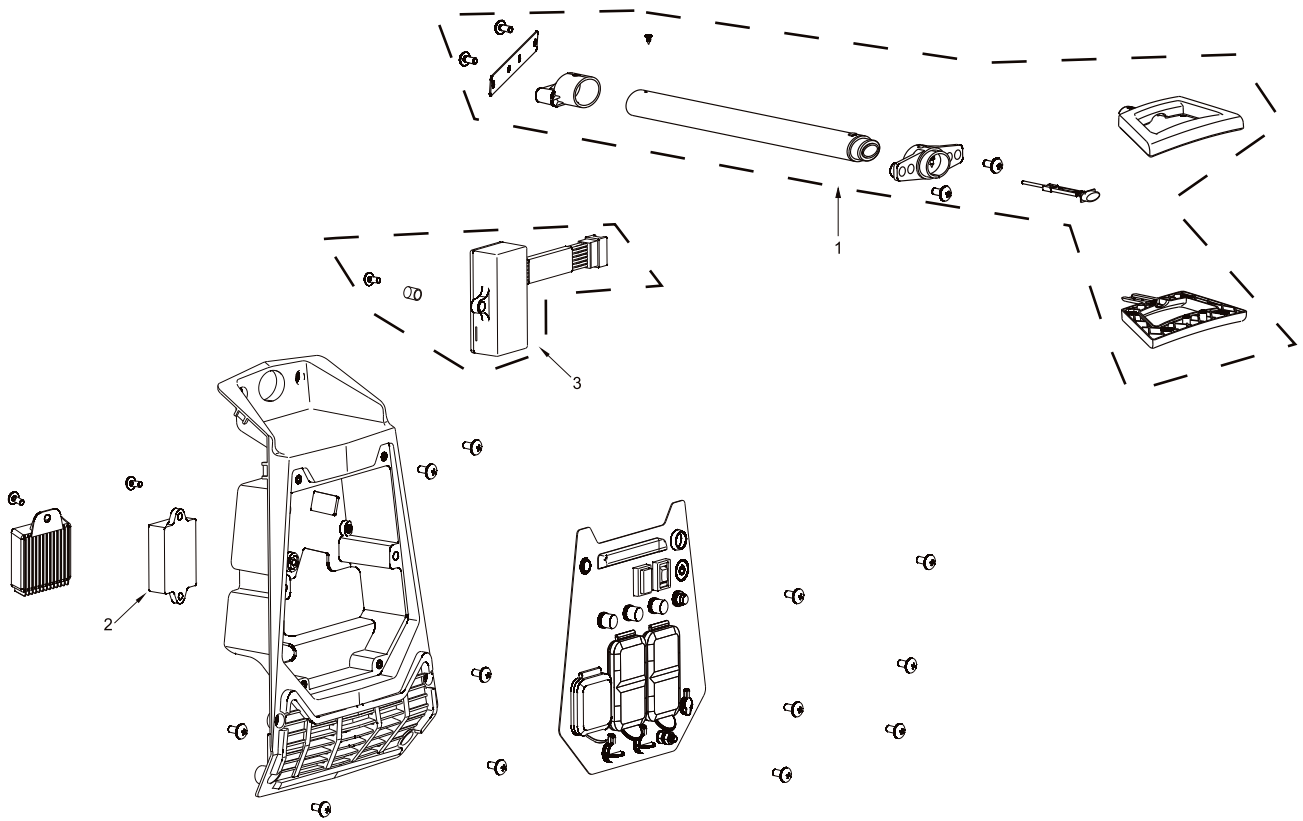

REF #	DESCRIPTION	QTY	BE PART #
1	PULL HANDLE ASSEMBLY	1	85.561.059
2	ONE-CLICK START MODULE	1	85.561.061
3	CO ALARM	4	85.561.060