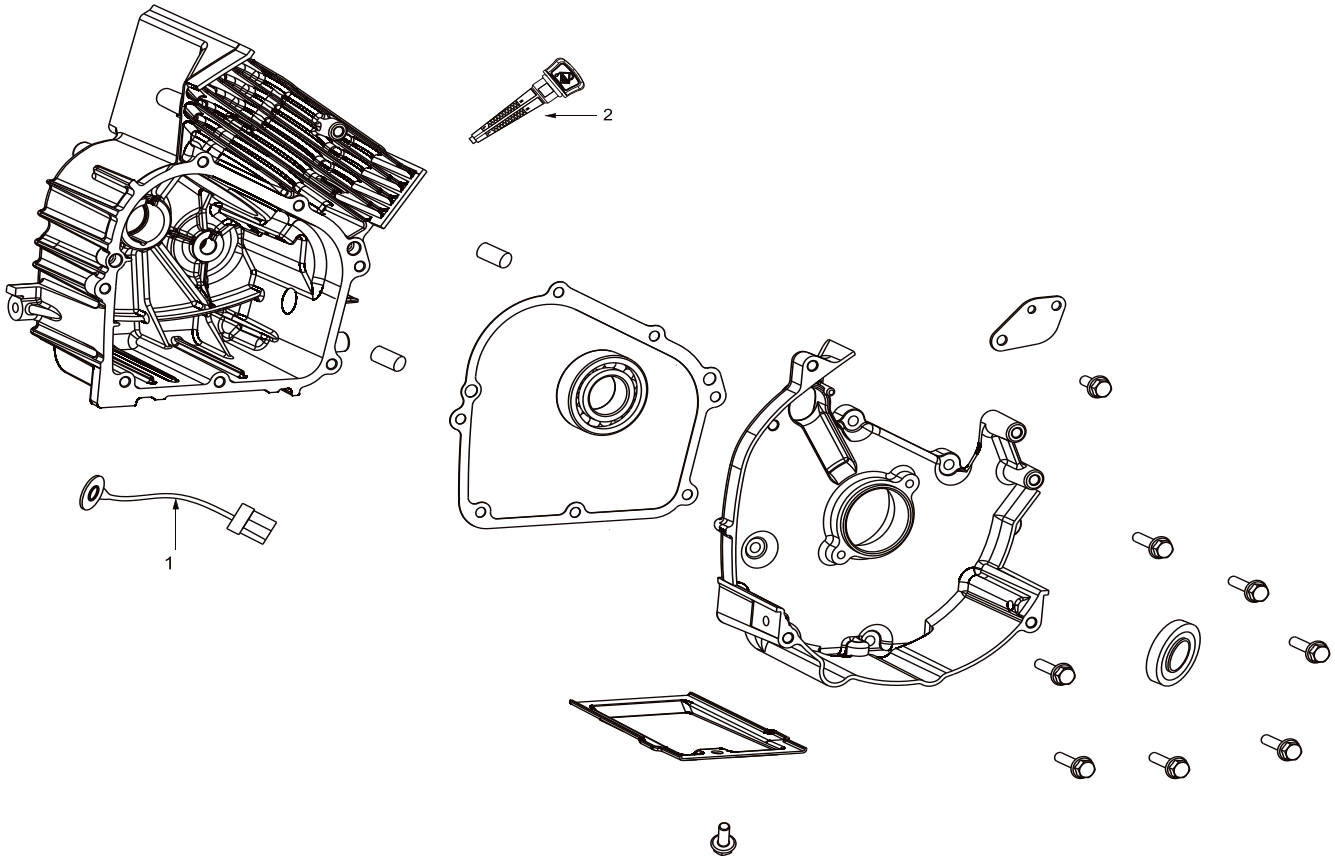

REF #	DESCRIPTION	QTY	BE PART #
1	TEMPERATURE SENSOR	1	85.561.053
2	MAGNETIC DIPSTICK	1	85.561.043