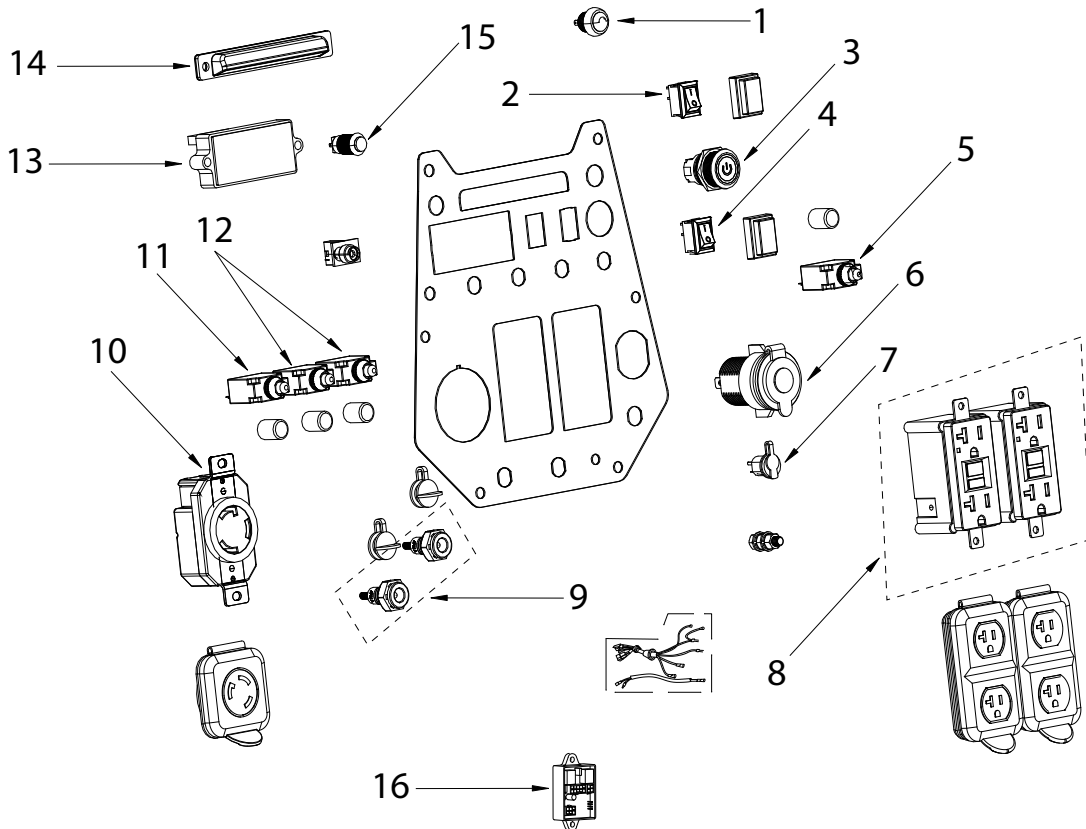

CONTROL PANEL

REF #	DESCRIPTION	QTY	BE PART #
1	RESET SWITCH	1	85.561.165
2	IDLE SWITCH	1	85.561.153
3	ONE-CLICK START	1	85.561.167
4	ENGINE SWITCH	1	85.561.168
5	DC THERMAL PROTECTION 8A	1	85.561.147
6	DC12V	1	85.561.148
7	BATTERY CHARGER	1	85.561.157
8	AC RECEPTACLE(GFCI) AC125V/20A	2	85.561.146
9	PARALLEL SOCKET	2	85.561.166
10	AC RECEPTACLE AC125V/30A	1	85.561.140
11	PROTECTOR 30A	1	85.561.149
12	PROTECTOR 20A	2	85.561.141
13	MULTIFUNCTIONAL DIGITAL DISPLAY TABLE	1	85.561.164
14	LED LIGHT	1	85.561.155
15	LED SWITCH	1	85.561.136
16	ONE-CLICK START MODULE	1	85.561.169