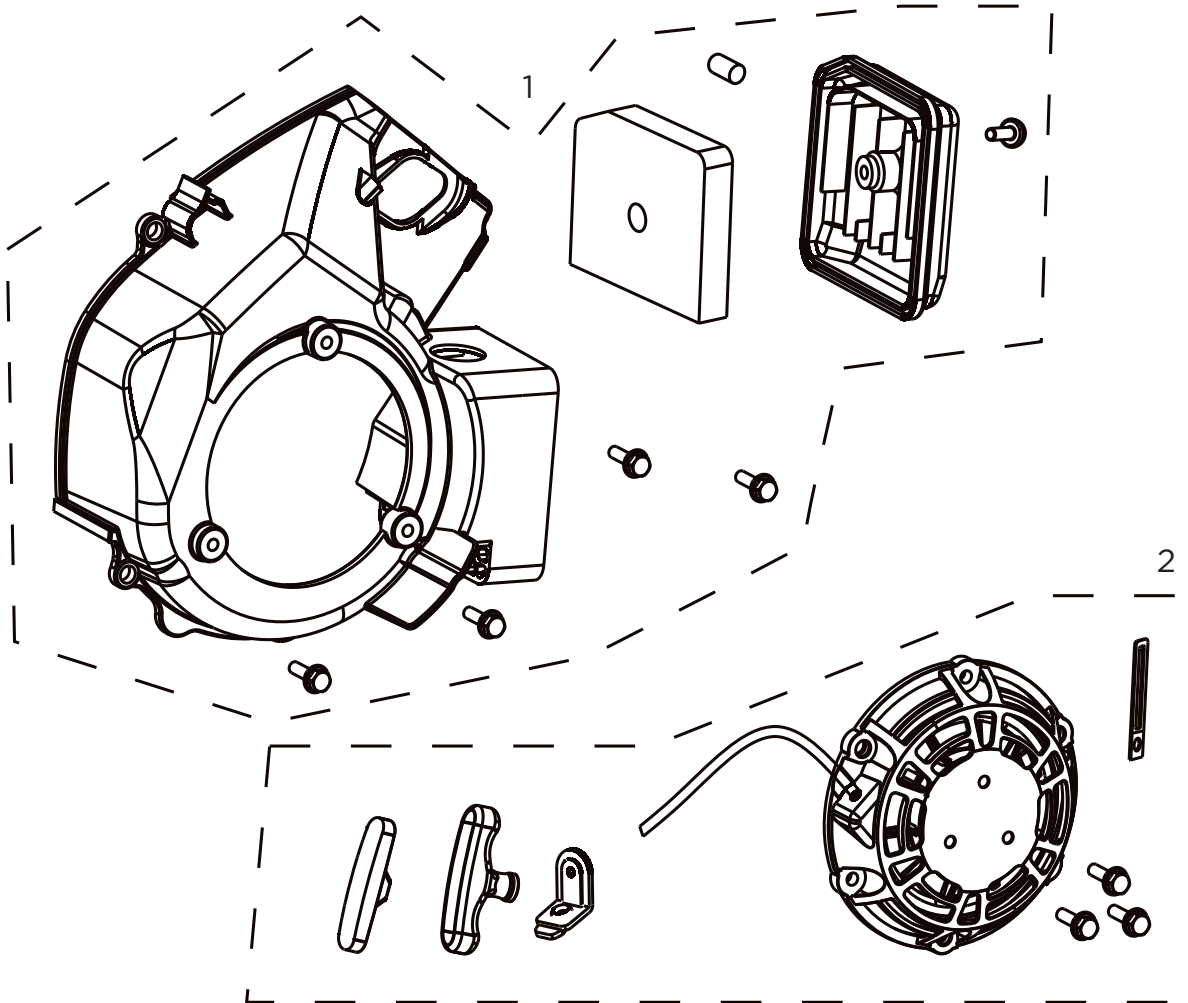

ENGINE STARTER