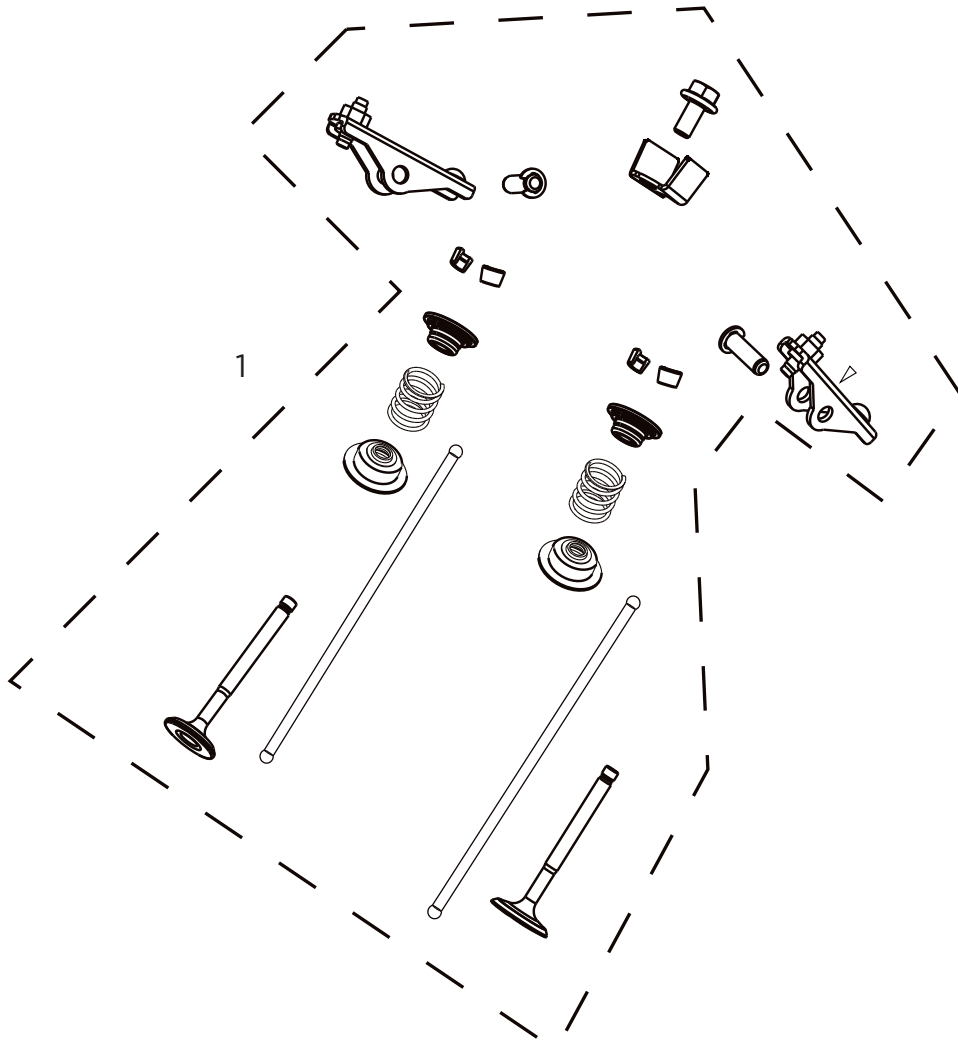

VALVE ASSEMBLY