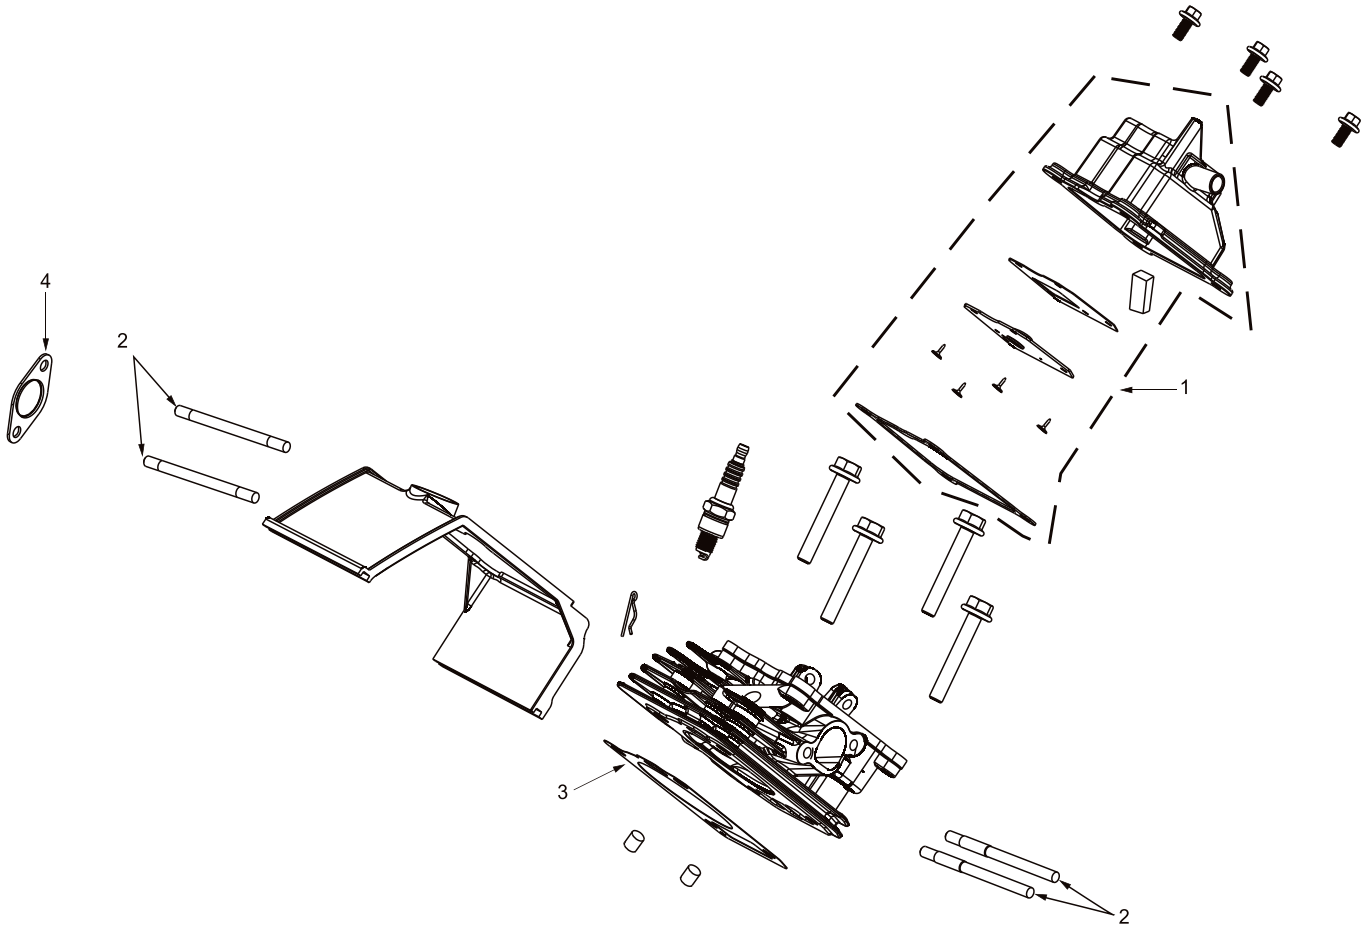

CYLINDER HEAD COVER ASSEMBLY

REF #	DESCRIPTION	QTY	BE PART #
1	CYLINDER HEAD COVER	1	85.561.099
2	STUDS BOLT	2+2	85.561.106
3	CYLINDER HEAD GASKET	1	85.561.100
4	EXHAUST PORT GASKET	1	85.561.107