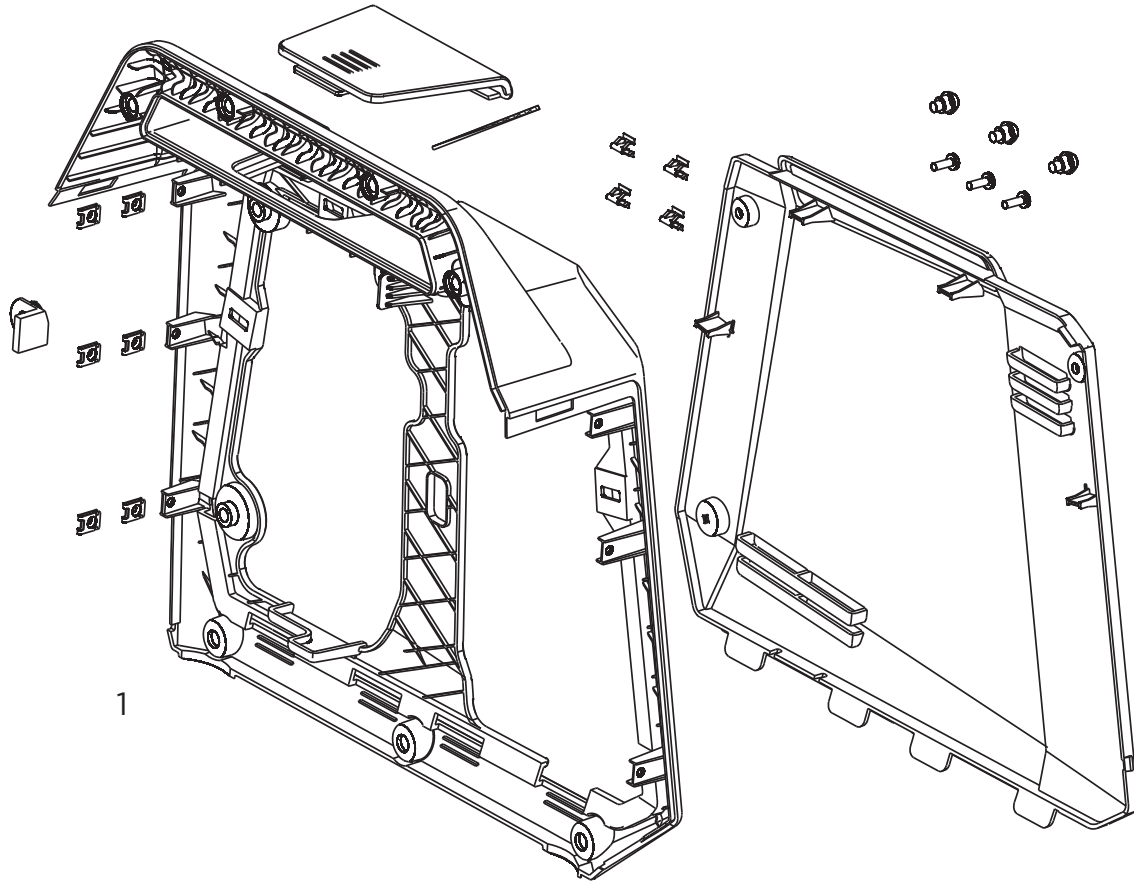

RIGHT EXTERIOR COVER

REF #	DESCRIPTION	QTY	BE PART #
1	RIGHT COVER ASSEMBLY	1	85.561.104