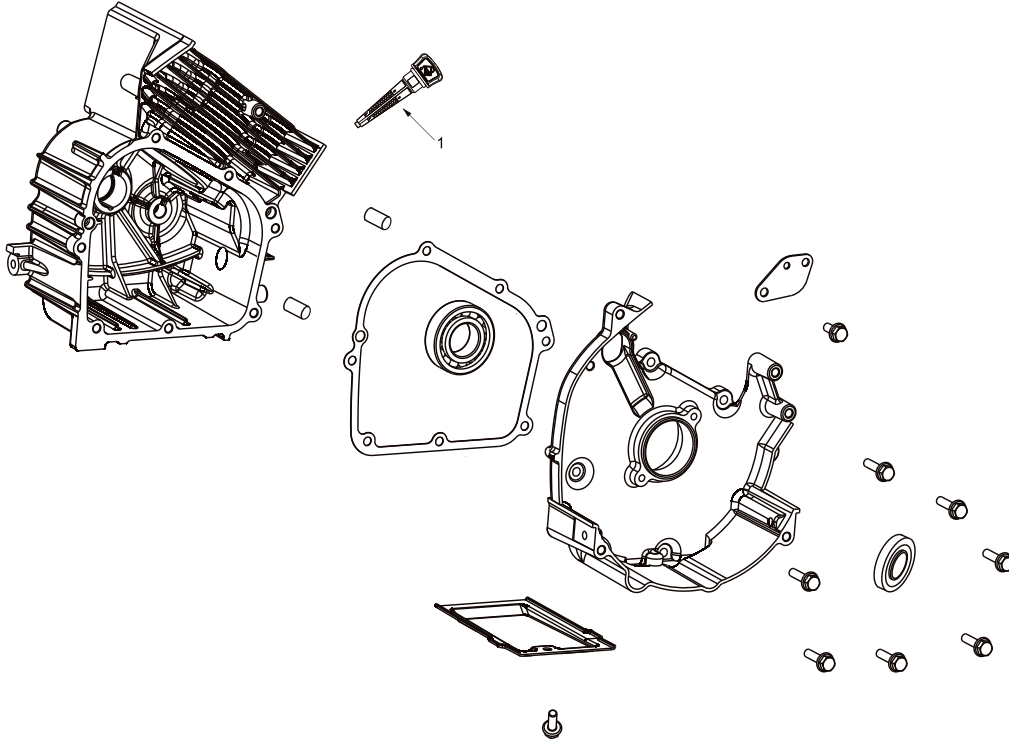

CRANKCASE

REF #	DESCRIPTION	QTY	BE PART #
1	MAGNETIC DIPSTICK	1	85.561.043