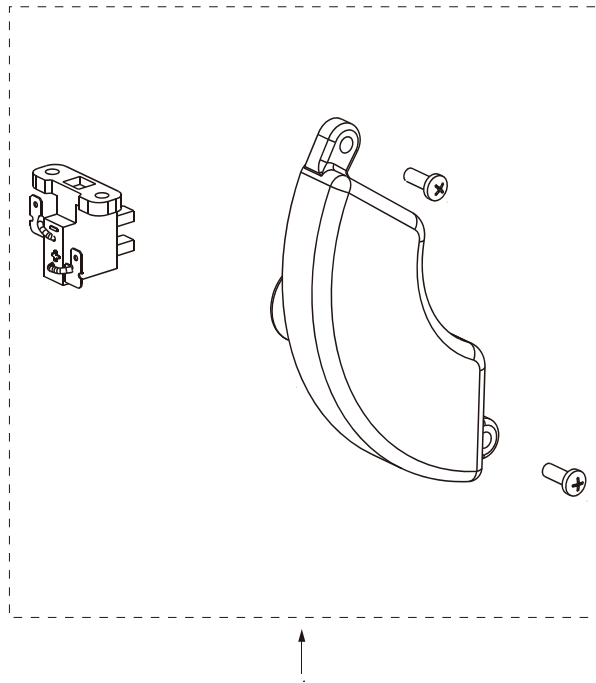

CYLINDER HEAD PARTS

REF #	DESCRIPTION	QTY	BE PART #
12	TEMPERATURE CONTROL SENSOR	1	85.561.030

VALVE COVER

REF #	DESCRIPTION	QTY	BE PART #
1	VALVE COVER ASSEMBLY	1	85.561.094
2	OIL STRAINER	1	85.561.096

PARTS BREAKDOWN GENERATOR

MODEL:N12500T

CRANKCASE COVER

REF #	DESCRIPTION	QTY	BE PART #
5	OIL FILTER PLUG	1	85.561.042

CHARGING COIL ASSEMBLY

REF #	DESCRIPTION	QTY	BE PART #
1	CHARGING COIL	1	85.561.029

PARTS BREAKDOWN GENERATOR

MODEL:N12500T

CARBURETOR ASSEMBLY

REF #	DESCRIPTION	QTY	BE PART #
1	CARBURETOR ASSEMBLY.	1	85.561.035

AIR CLEANER ASSEMBLY

REF #	DESCRIPTION	QTY	BE PART #
1	AIR CLEANER ASSEMBLY.	1	85.561.036

PARTS BREAKDOWN GENERATOR

MODEL:N12500T

MUFFLER PARTS

REF #	DESCRIPTION	QTY	BE PART #
1	MUFFLER W/GASKET	1	85.561.097

VOLTAGE REGULATOR

REF #	DESCRIPTION	QTY	BE PART #
1	AVR & BRUSHES	1	85.561.037

PARTS BREAKDOWN GENERATOR

MODEL:N12500T

FRAME PARTS