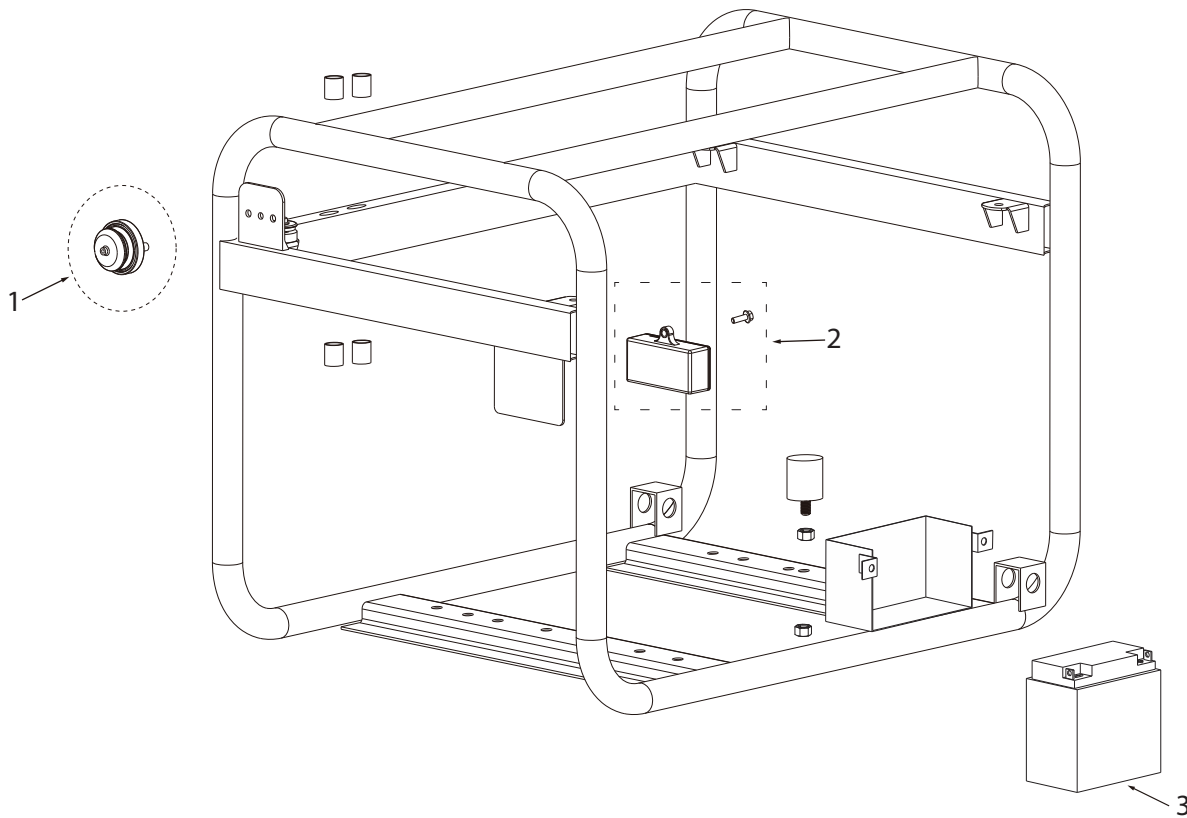

MUFFLER PARTS

REF #	DESCRIPTION	QTY	BE PART #
1	MUFFLER W/GASKET	1	85.561.097

VOLTAGE REGULATOR

REF #	DESCRIPTION	QTY	BE PART #
1	AVR & BRUSHES	1	85.561.037

PARTS BREAKDOWN GENERATOR

MODEL:N12500T

FRAME PARTS