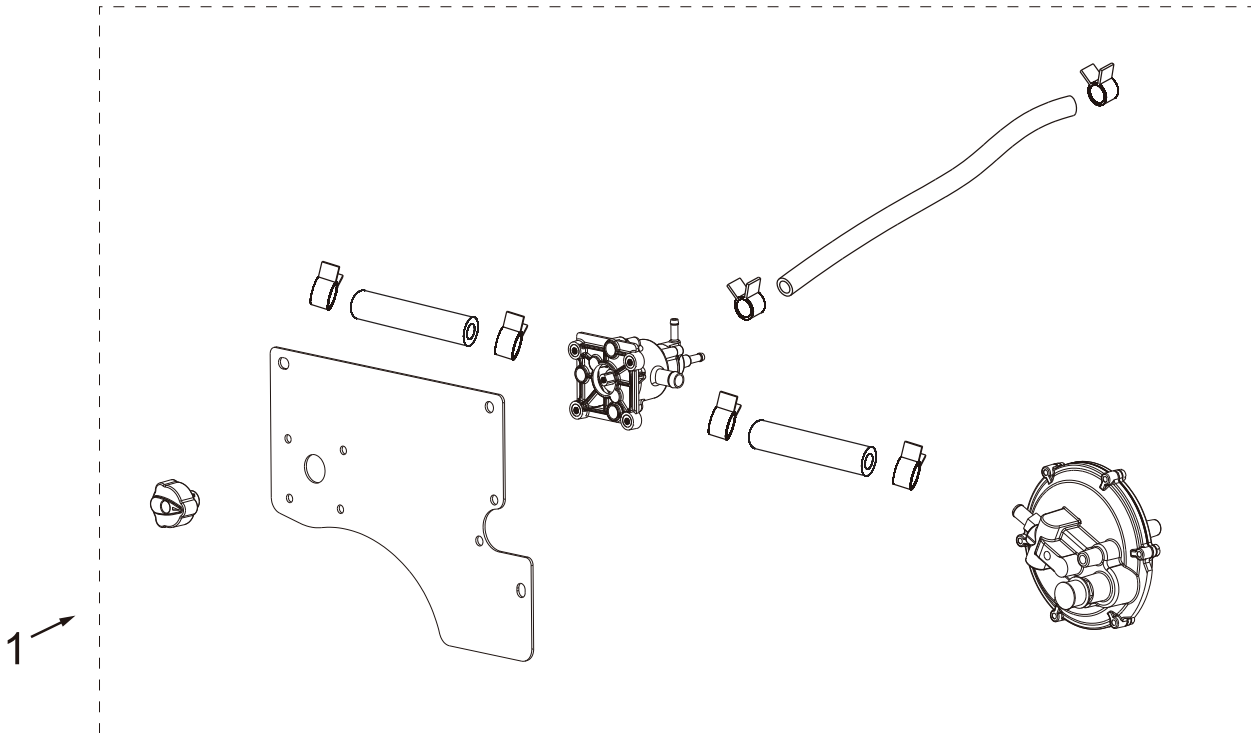

REF #	DESCRIPTION	QTY	BE PART #
1	SWITCH, SECONDARY PRESSURE REDUCING VALVE	1	85.561.038