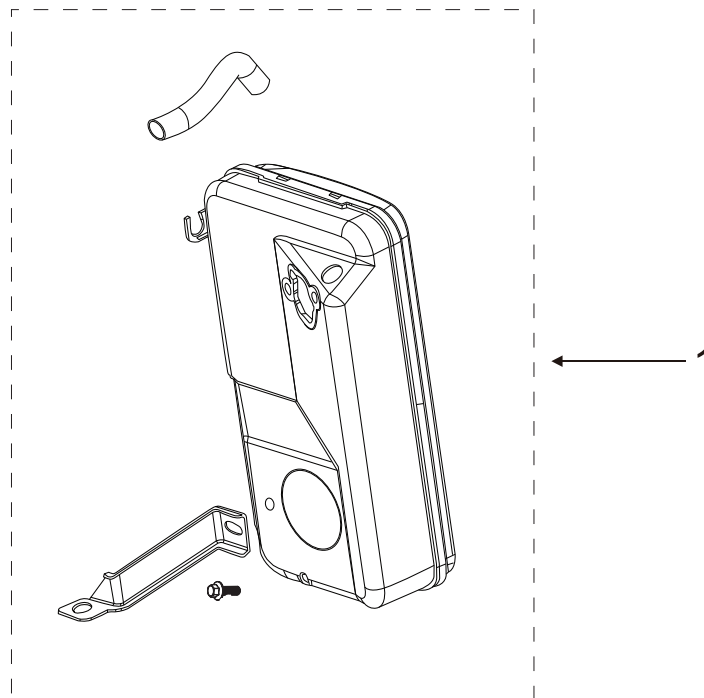

AIR CLEANER ASSEMBLY

REF #	DESCRIPTION	QTY	BE PART #
1	AIR CLEANER ASSEMBLY.	1	85.561.036