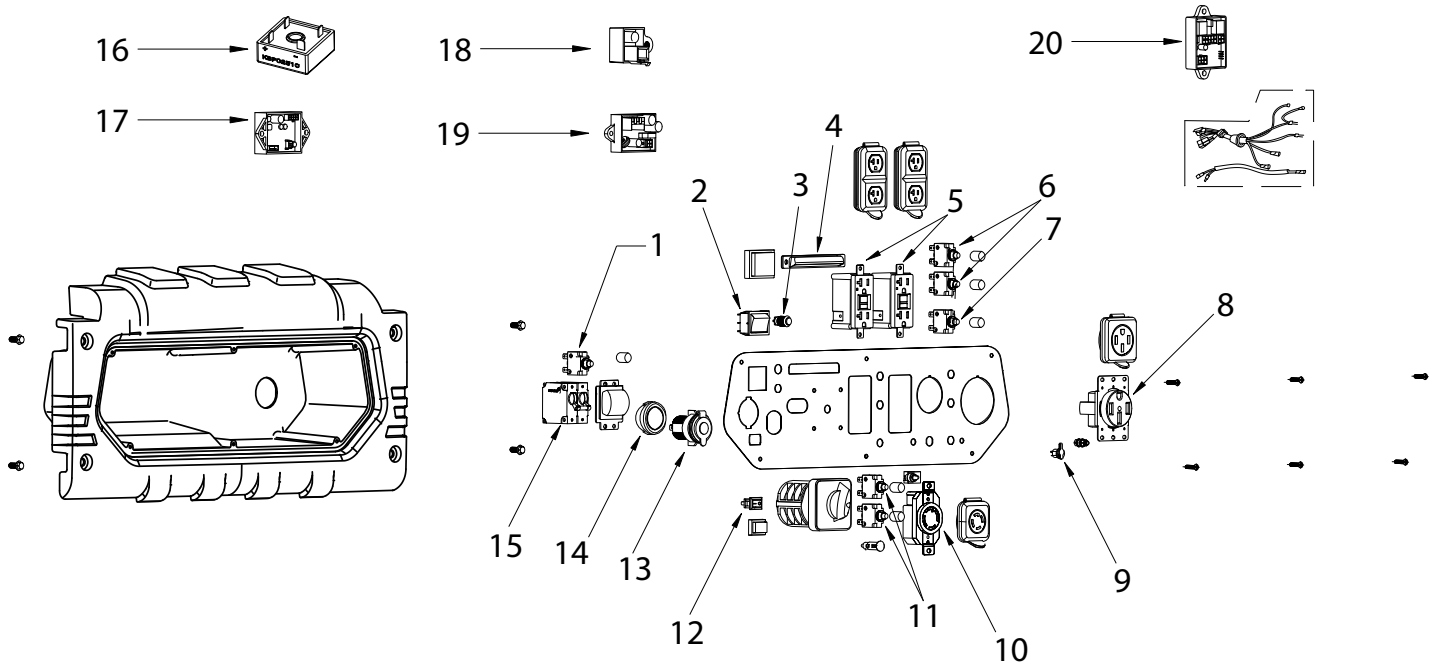

REF #	DESCRIPTION	QTY	BE PART #
1	SWITCH, SECONDARY PRESSURE REDUCING VALVE	1	85.561.038

PARTS BREAKDOWN GENERATOR

MODEL:N12500T

WHEEL AND HANDLE SET

REF #	DESCRIPTION	QTY	BE PART #
1	WHEEL AND HANDLE SET	2	85.561.026

PARTS BREAKDOWN GENERATOR

MODEL:N12500T

FUEL TANK PARTS

REF #	DESCRIPTION	QTY	BE PART #
1	FUEL TANK ASSEMBLY	1	85.561.098
2	FUEL CAP & TRAINER	1	85.561.039

PARTS BREAKDOWN GENERATOR

MODEL:N12500T

CONTROL PANEL