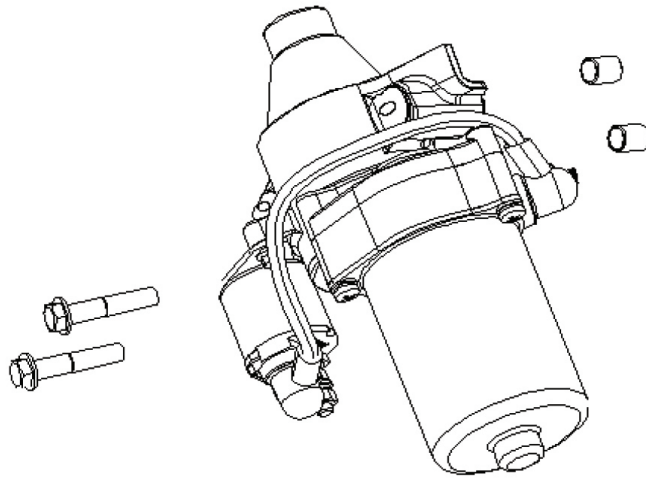

PARTS BREAKDOWN GENERATOR

MODEL:N12500T

PARTS BREAKDOWN GENERATOR

MODEL:N12500T

CRANKCASE PARTS

REF #	DESCRIPTION	QTY	BE PART #
1	MAGNETIC DIPSTICK	1	85.561.040
2	GOVERNOR	1	85.561.041

PARTS BREAKDOWN GENERATOR

MODEL:N12500T

STARTING MOTOR

REF #	DESCRIPTION	QTY	BE PART #
1	MOTOR STARTER	1	85.561.034

ENGINE STARTER

REF #	DESCRIPTION	QTY	BE PART #
1	RECOIL ASSEMBLY	1	85.561.010

PARTS BREAKDOWN GENERATOR

MODEL:N12500T

CYLINDER HEAD PARTS

REF #	DESCRIPTION	QTY	BE PART #
12	TEMPERATURE CONTROL SENSOR	1	85.561.030

VALVE COVER

REF #	DESCRIPTION	QTY	BE PART #
1	VALVE COVER ASSEMBLY	1	85.561.094
2	OIL STRAINER	1	85.561.096

PARTS BREAKDOWN GENERATOR

CARBURETOR ASSEMBLY

REF #	DESCRIPTION	QTY	BE PART #
1	CARBURETOR ASSEMBLY.	1	85.561.035

AIR CLEANER ASSEMBLY

REF #	DESCRIPTION	QTY	BE PART #
1	AIR CLEANER ASSEMBLY.	1	85.561.036

PARTS BREAKDOWN GENERATOR

MODEL:N12500T