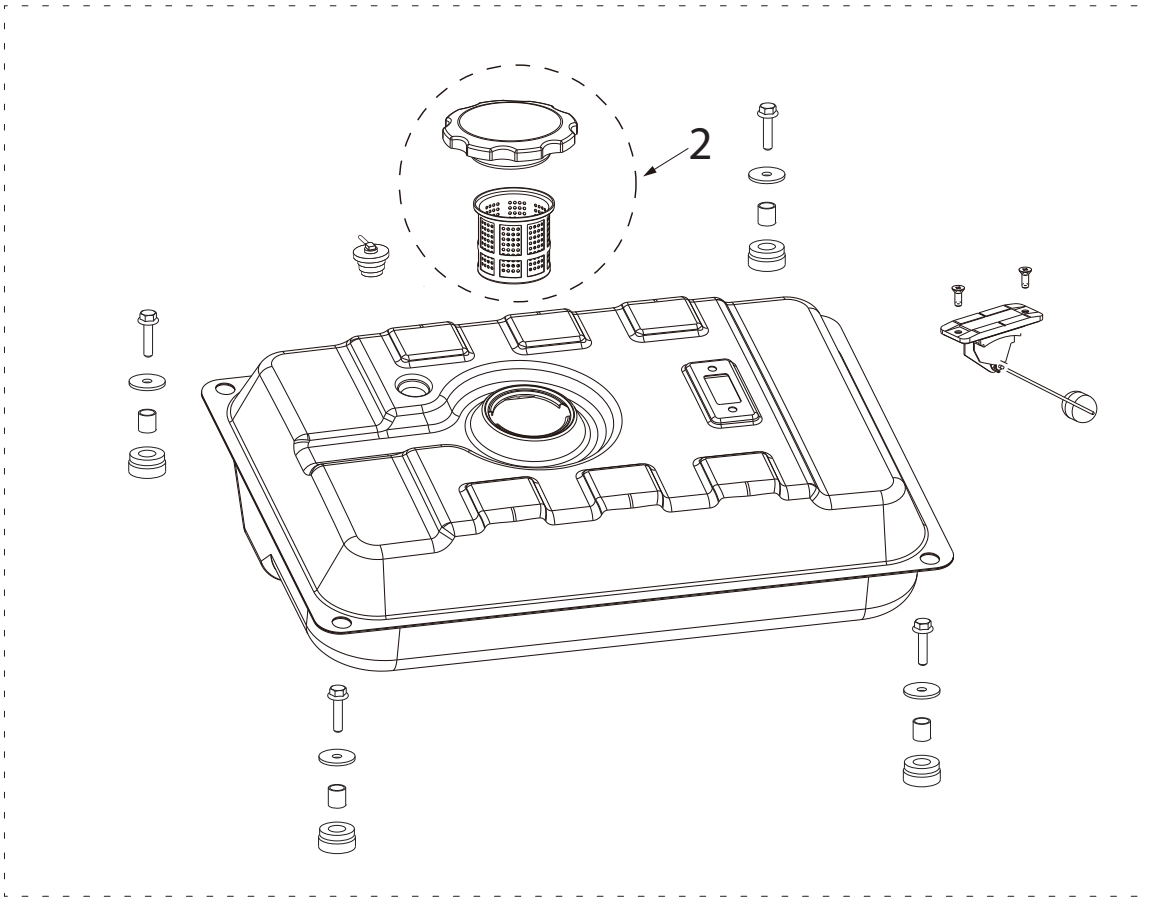

FUEL TANK PARTS