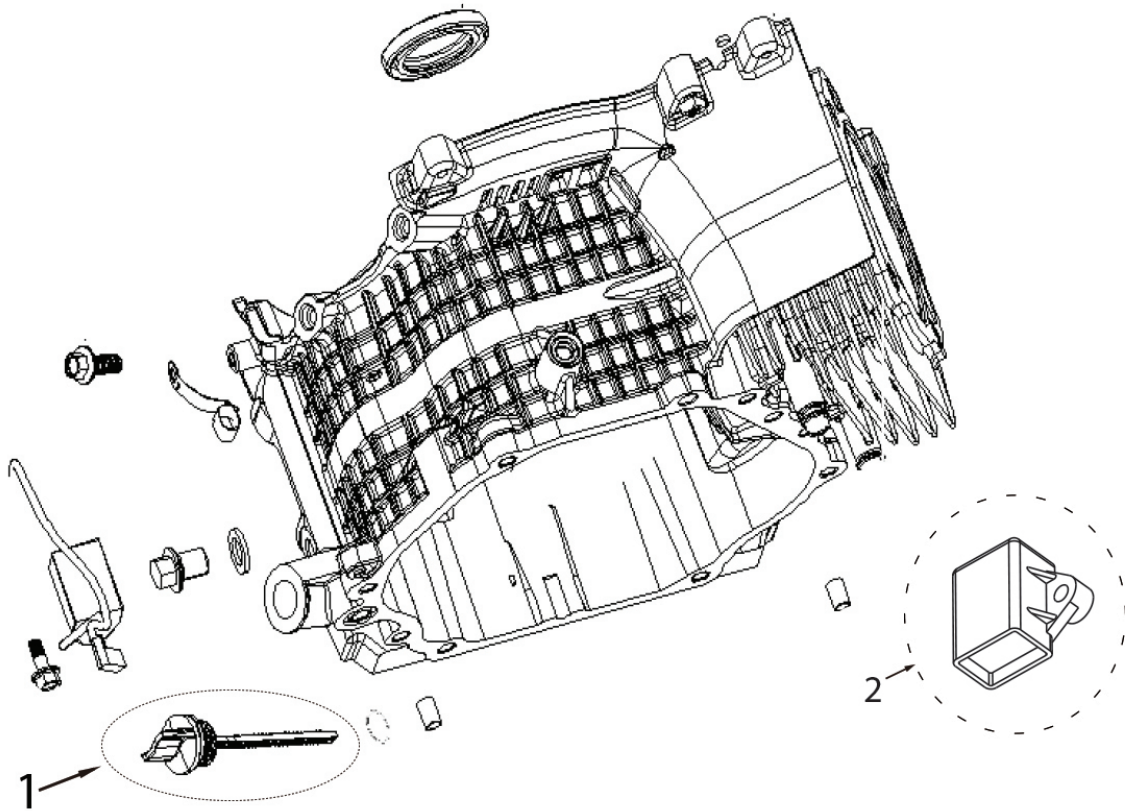

PARTS BREAKDOWN GENERATOR

MODEL:N12500T

PARTS BREAKDOWN GENERATOR

MODEL:N12500T

CRANKCASE PARTS

REF #	DESCRIPTION	QTY	BE PART #
1	MAGNETIC DIPSTICK	1	85.561.040
2	GOVERNOR	1	85.561.041

PARTS BREAKDOWN GENERATOR

MODEL:N12500T

STARTING MOTOR

REF #	DESCRIPTION	QTY	BE PART #
1	MOTOR STARTER	1	85.561.034

ENGINE STARTER

REF #	DESCRIPTION	QTY	BE PART #
1	RECOIL ASSEMBLY	1	85.561.010

PARTS BREAKDOWN GENERATOR

MODEL:N12500T

CYLINDER HEAD PARTS

REF #	DESCRIPTION	QTY	BE PART #
12	TEMPERATURE CONTROL SENSOR	1	85.561.030

VALVE COVER

REF #	DESCRIPTION	QTY	BE PART #
1	VALVE COVER ASSEMBLY	1	85.561.094
2	OIL STRAINER	1	85.561.096

PARTS BREAKDOWN GENERATOR

CARBURETOR ASSEMBLY

REF #	DESCRIPTION	QTY	BE PART #
1	CARBURETOR ASSEMBLY.	1	85.561.035

AIR CLEANER ASSEMBLY

REF #	DESCRIPTION	QTY	BE PART #
1	AIR CLEANER ASSEMBLY.	1	85.561.036

PARTS BREAKDOWN GENERATOR

MODEL:N12500T