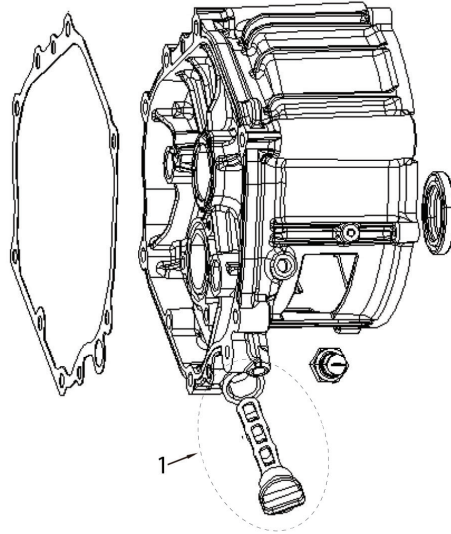

MODEL:N12500T

STARTING MOTOR

REF #	DESCRIPTION	QTY	BE PART #
1	MOTOR STARTER	1	85.561.034

ENGINE STARTER

REF #	DESCRIPTION	QTY	BE PART #
1	RECOIL ASSEMBLY	1	85.561.010

PARTS BREAKDOWN GENERATOR

MODEL:N12500T

CYLINDER HEAD PARTS

REF #	DESCRIPTION	QTY	BE PART #
12	TEMPERATURE CONTROL SENSOR	1	85.561.030

VALVE COVER

REF #	DESCRIPTION	QTY	BE PART #
1	VALVE COVER ASSEMBLY	1	85.561.094
2	OIL STRAINER	1	85.561.096

PARTS BREAKDOWN GENERATOR

MODEL:N12500T

CRANKCASE COVER

REF #	DESCRIPTION	QTY	BE PART #
5	OIL FILTER PLUG	1	85.561.042

CHARGING COIL ASSEMBLY

REF #	DESCRIPTION	QTY	BE PART #
1	CHARGING COIL	1	85.561.029

PARTS BREAKDOWN GENERATOR

MODEL:N12500T

CARBURETOR ASSEMBLY

REF #	DESCRIPTION	QTY	BE PART #
1	CARBURETOR ASSEMBLY.	1	85.561.035

AIR CLEANER ASSEMBLY

REF #	DESCRIPTION	QTY	BE PART #
1	AIR CLEANER ASSEMBLY.	1	85.561.036

PARTS BREAKDOWN GENERATOR

MODEL:N12500T