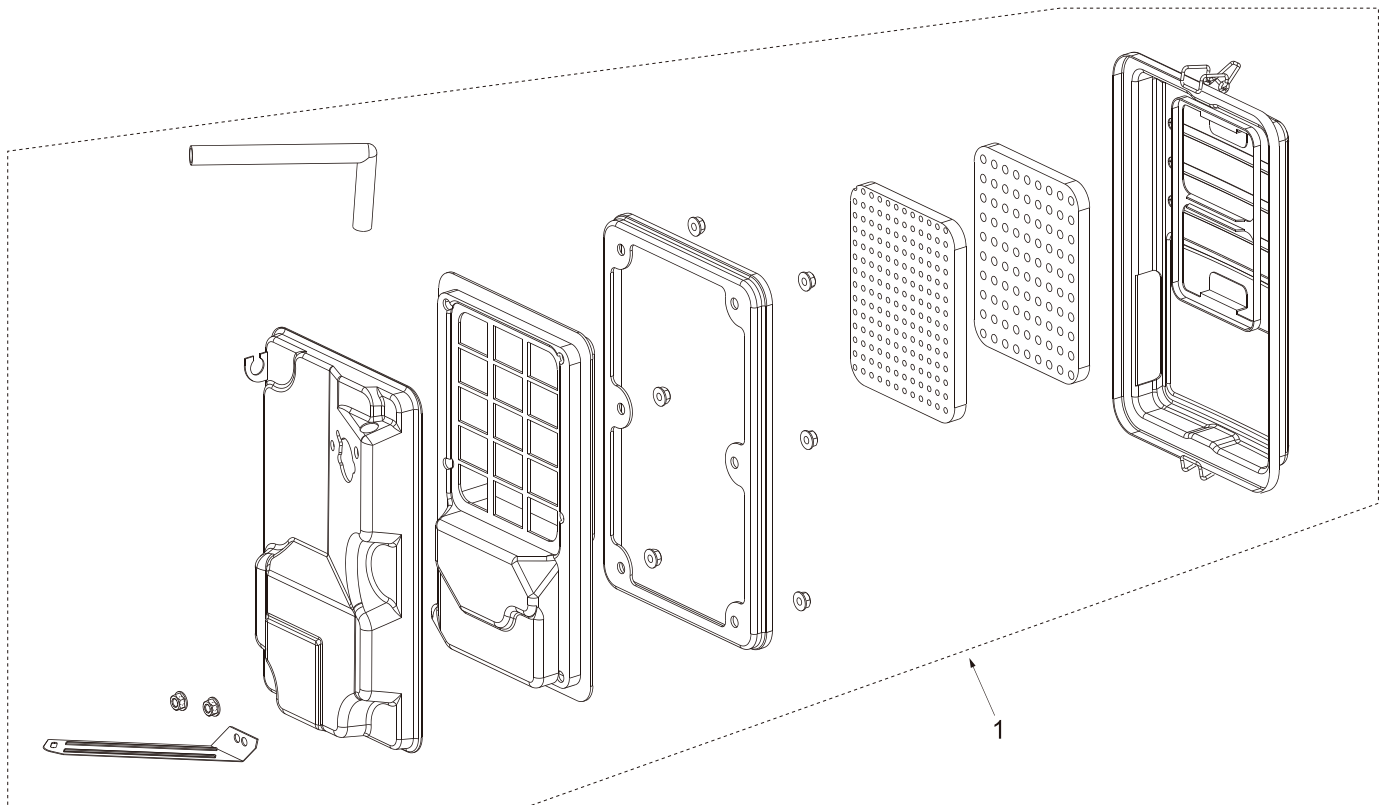

REF #	DESCRIPTION	QTY	BE PART #
1	WHEEL AND HANDLE SET	2	85.561.026