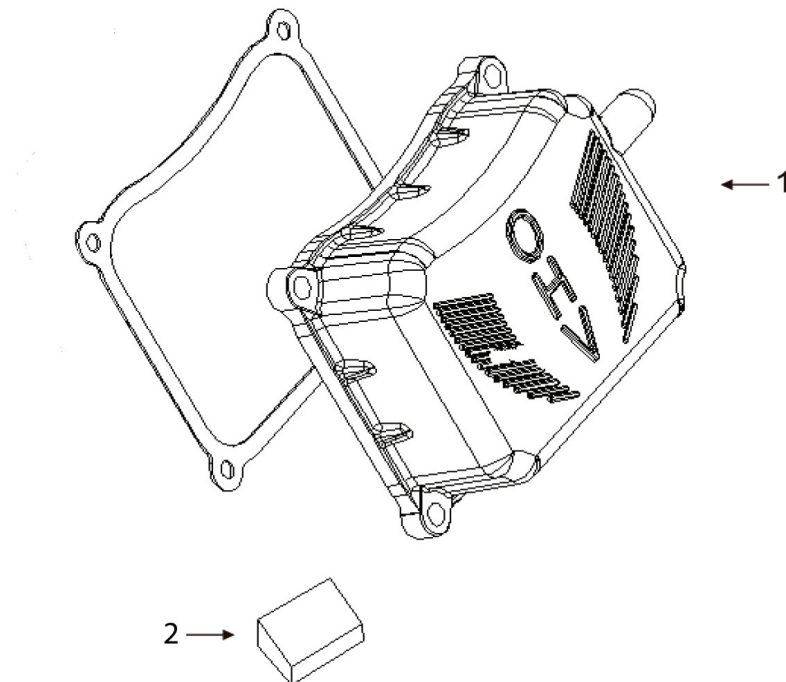

PARTS BREAKDOWN GENERATOR

MODEL:N12500T

PARTS BREAKDOWN GENERATOR

MODEL:N12500T

CRANKCASE PARTS

REF #	DESCRIPTION	QTY	BE PART #
1	MAGNETIC DIPSTICK	1	85.561.040
2	GOVERNOR	1	85.561.041

PARTS BREAKDOWN GENERATOR

MODEL:N12500T

STARTING MOTOR

REF #	DESCRIPTION	QTY	BE PART #
1	MOTOR STARTER	1	85.561.034

ENGINE STARTER

REF #	DESCRIPTION	QTY	BE PART #
1	RECOIL ASSEMBLY	1	85.561.010

PARTS BREAKDOWN GENERATOR

MODEL:N12500T

CYLINDER HEAD PARTS

REF #	DESCRIPTION	QTY	BE PART #
12	TEMPERATURE CONTROL SENSOR	1	85.561.030

VALVE COVER

REF #	DESCRIPTION	QTY	BE PART #
1	VALVE COVER ASSEMBLY	1	85.561.094
2	OIL STRAINER	1	85.561.096

PARTS BREAKDOWN GENERATOR

MODEL:N12500T

CRANKCASE COVER

REF #	DESCRIPTION	QTY	BE PART #
5	OIL FILTER PLUG	1	85.561.042

CHARGING COIL ASSEMBLY

REF #	DESCRIPTION	QTY	BE PART #
1	CHARGING COIL	1	85.561.029

PARTS BREAKDOWN GENERATOR

MODEL:N12500T