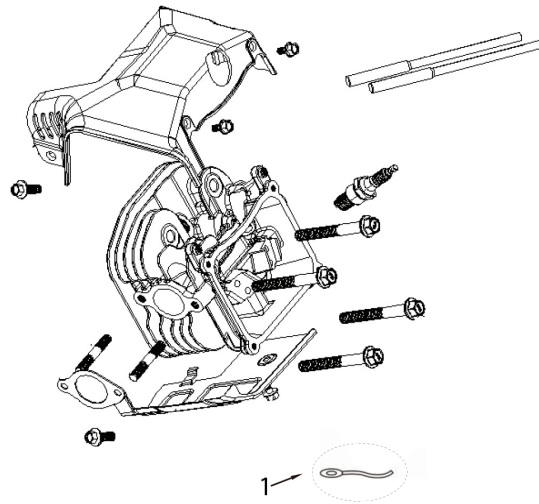

PARTS BREAKDOWN GENERATOR

MODEL:N12500T

PARTS BREAKDOWN GENERATOR

MODEL:N12500T

CRANKCASE PARTS

REF #	DESCRIPTION	QTY	BE PART #
1	MAGNETIC DIPSTICK	1	85.561.040
2	GOVERNOR	1	85.561.041

PARTS BREAKDOWN GENERATOR

MODEL:N12500T

STARTING MOTOR

REF #	DESCRIPTION	QTY	BE PART #
1	MOTOR STARTER	1	85.561.034

ENGINE STARTER

REF #	DESCRIPTION	QTY	BE PART #
1	RECOIL ASSEMBLY	1	85.561.010

PARTS BREAKDOWN GENERATOR

MODEL:N12500T

CYLINDER HEAD PARTS

REF #	DESCRIPTION	QTY	BE PART #
12	TEMPERATURE CONTROL SENSOR	1	85.561.030

VALVE COVER

REF #	DESCRIPTION	QTY	BE PART #
1	VALVE COVER ASSEMBLY	1	85.561.094
2	OIL STRAINER	1	85.561.096

PARTS BREAKDOWN GENERATOR

CARBURETOR ASSEMBLY

REF #	DESCRIPTION	QTY	BE PART #
1	CARBURETOR ASSEMBLY.	1	85.561.035

AIR CLEANER ASSEMBLY

REF #	DESCRIPTION	QTY	BE PART #
1	AIR CLEANER ASSEMBLY.	1	85.561.036

PARTS BREAKDOWN GENERATOR

MODEL:N12500T